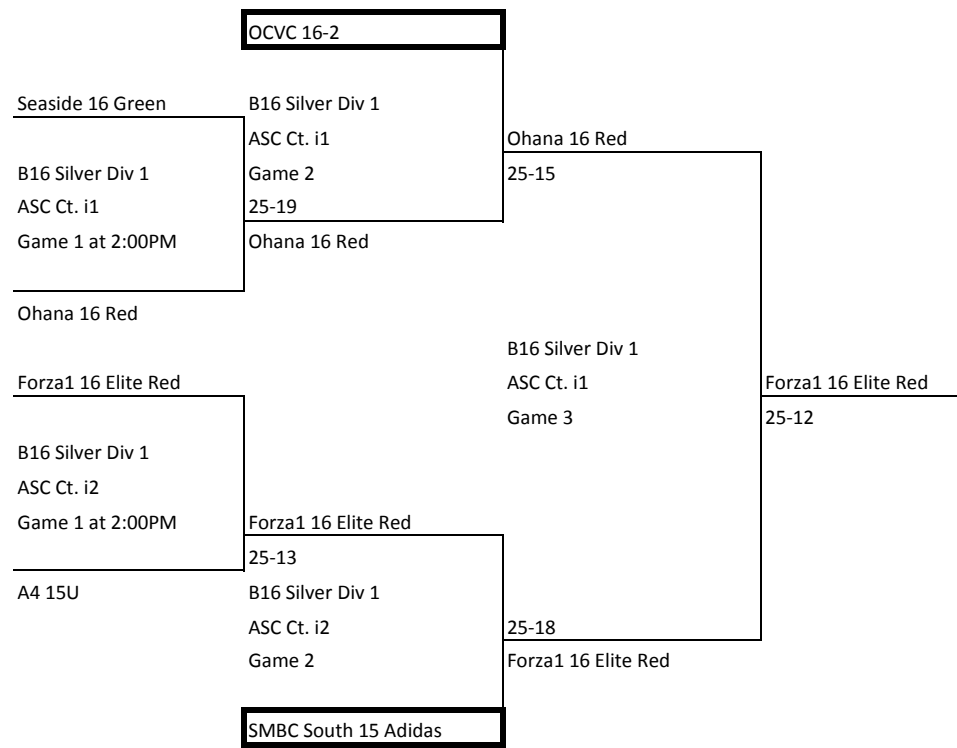

B16 Gold/Silver

MSC Ct. 15

Game 2

West 16 Boys

Vegas United 16 White

B16 Gold/Silver

MSC Ct. 15

Game 1 at 2:00PM

Exult 16

Forza1 West 16 National

25-23

B16 Gold/Silver

MSC Ct. 15

Game 3

25-0

Vegas United 16 White

B16 Gold/Silver

MSC Ct. 14

25-21

Vegas United 16 White

SCVC 15Quiksilver

25-16

Evolution 15-1

Pulse Athletics 16 Christensen

Game 1 at 2:00PM

LBVC 15 Gold, 25-12

Pulse Athletis 15 Maher

B16 Silver Div 2

AIM Ct. 2

Game 2

LBVC 15 Gold, 25-20

Temecula Viper 16 Tracy