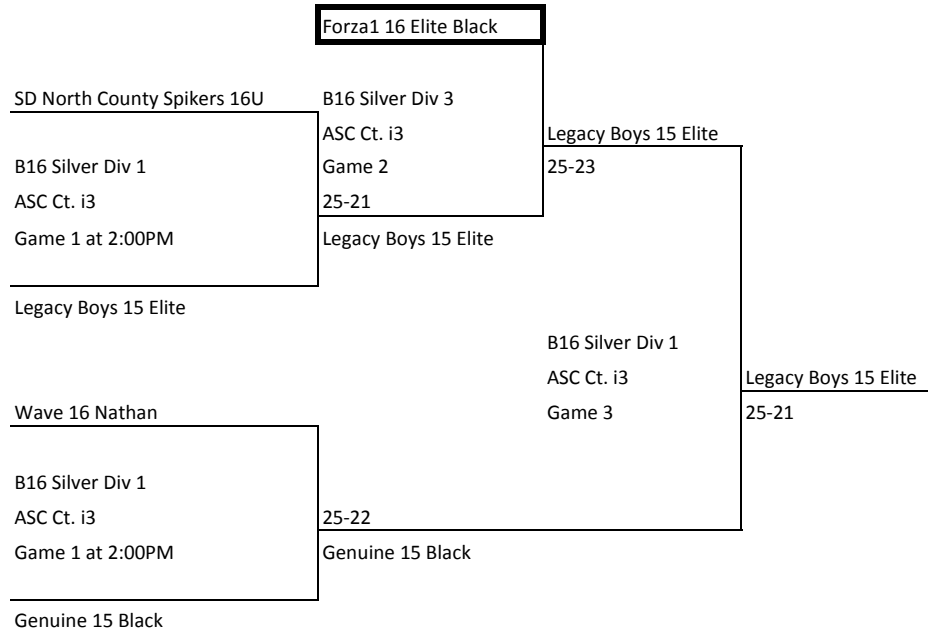

Exult 16

Forza1 West 16 National

25-23

B16 Gold/Silver

MSC Ct. 15

Game 3

25-0

Vegas United 16 White

B16 Gold/Silver

MSC Ct. 14

25-21

Vegas United 16 White

SCVC 15Quiksilver

25-16

Evolution 15-1

Pulse Athletics 16 Christensen