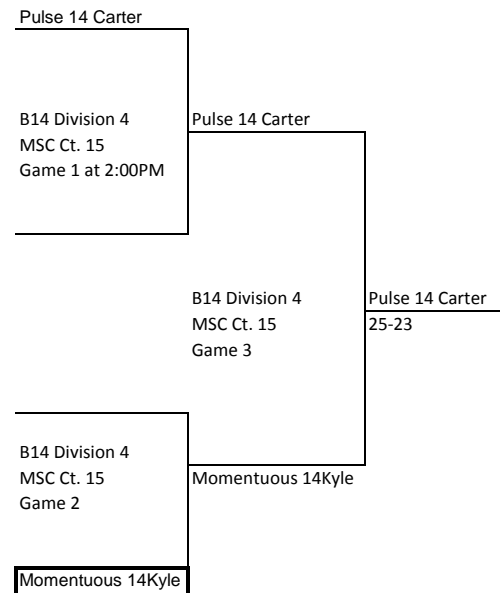

Balboa Bay VBC 14 White

Pulse 14 Owens
25-23

B14 Division 1
MSC Ct. 3
Game 3

25-14
Balboa Bay VBC 13 Blue

Balboa Bay VBC 13 Blue
25-20

Balboa Bay VBC 12 Blue

B12 Division 1A
MSC Ct. 18
Game 1 at 2:00PM

Evolution 12 Elite