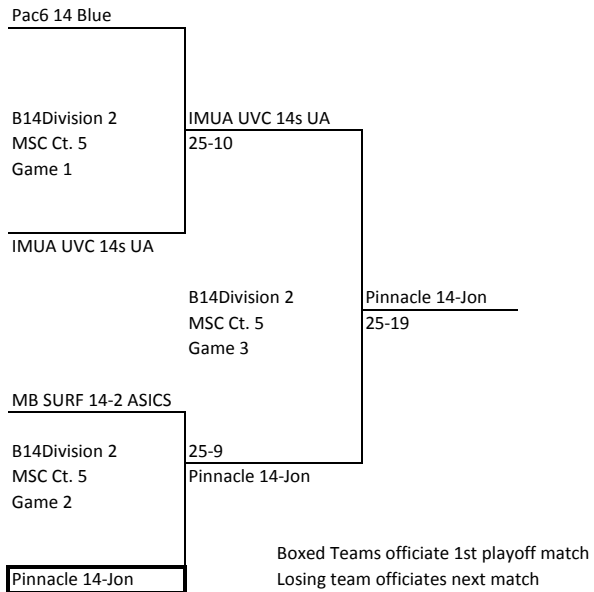

14 Rockstar
25-17

Boxed Teams officiate 1st playoff match
Losing team officiates next match

Pulse 14 Owens

B14 Division 1
MSC Ct. 3
Game 1 at 2:00PM

Evolution 14 Elite

Balboa Bay VBC 13 Blue

B14 Division 1
MSC Ct. 3
Game 2

Balboa Bay VBC 14 White

Pulse 14 Owens
25-23

B14 Division 1
MSC Ct. 3
Game 3

25-14
Balboa Bay VBC 13 Blue

Balboa Bay VBC 13 Blue
25-20

Balboa Bay VBC 12 Blue

B12 Division 1A
MSC Ct. 18
Game 1 at 2:00PM

Evolution 12 Elite