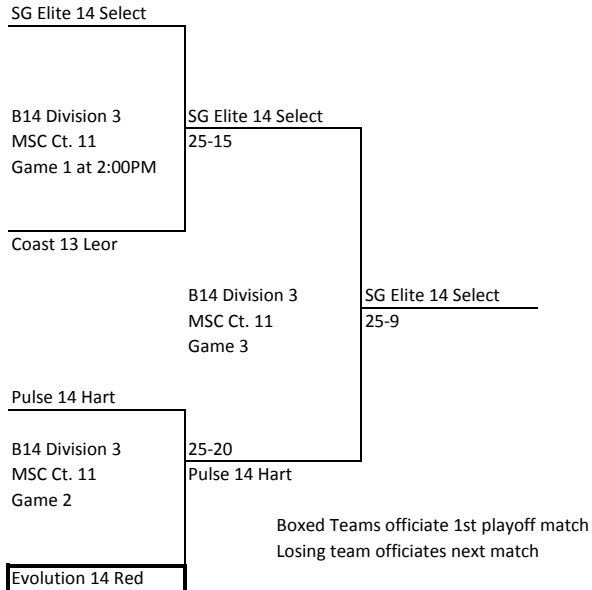

Balboa Bay VBC 14 White

Pulse 14 Owens
25-23

B14 Division 1
MSC Ct. 3
Game 3

25-14
Balboa Bay VBC 13 Blue

Balboa Bay VBC 13 Blue
25-20

Balboa Bay VBC 12 Blue

B12 Division 1A
MSC Ct. 18
Game 1 at 2:00PM

Evolution 12 Elite