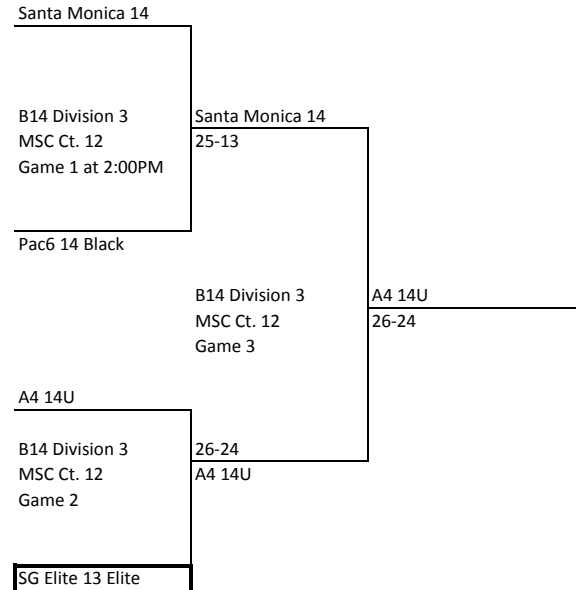

Balboa Bay VBC 14 White

Pulse 14 Owens
25-23

B14 Division 1
MSC Ct. 3
Game 3

25-14
Balboa Bay VBC 13 Blue

Balboa Bay VBC 13 Blue
25-20

Balboa Bay VBC 12 Blue

B12 Division 1A
MSC Ct. 18
Game 1 at 2:00PM

Evolution 12 Elite