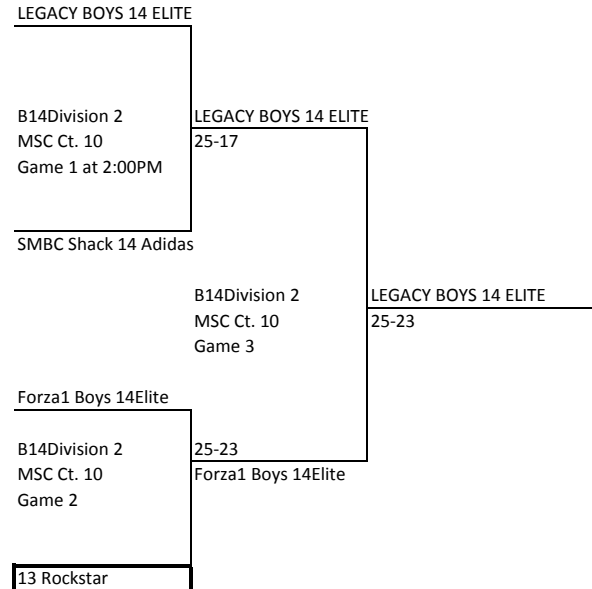

14 Rockstar
25-17

Boxed Teams officiate 1st playoff match
Losing team officiates next match

Pulse 14 Owens

B14 Division 1
MSC Ct. 3
Game 1 at 2:00PM

Evolution 14 Elite

Balboa Bay VBC 13 Blue

B14 Division 1
MSC Ct. 3
Game 2

Balboa Bay VBC 14 White

Pulse 14 Owens
25-23

B14 Division 1
MSC Ct. 3
Game 3

25-14
Balboa Bay VBC 13 Blue

Balboa Bay VBC 13 Blue
25-20

Balboa Bay VBC 12 Blue

B12 Division 1A
MSC Ct. 18
Game 1 at 2:00PM

Evolution 12 Elite