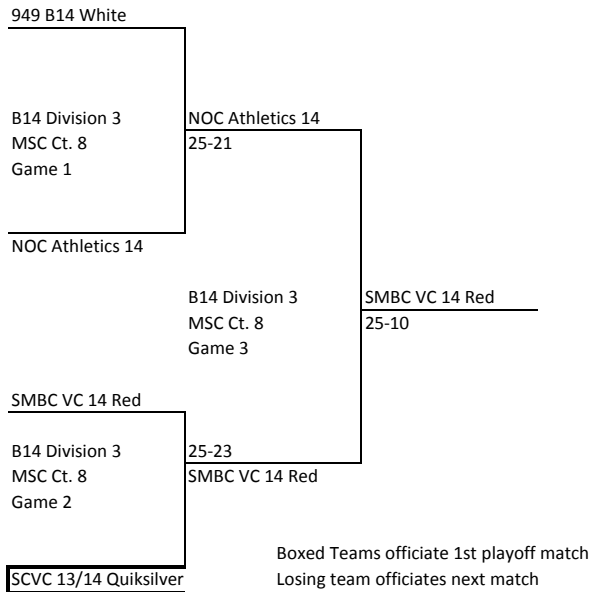

Balboa Bay VBC 14 White

Pulse 14 Owens
25-23

B14 Division 1
MSC Ct. 3
Game 3

25-14
Balboa Bay VBC 13 Blue

Balboa Bay VBC 13 Blue
25-20

Balboa Bay VBC 12 Blue

B12 Division 1A
MSC Ct. 18
Game 1 at 2:00PM

Evolution 12 Elite