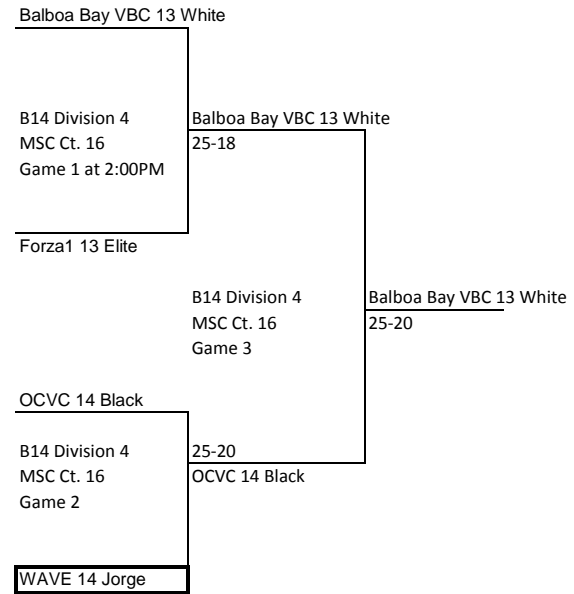

Balboa Bay VBC 14 White

Pulse 14 Owens
25-23

B14 Division 1
MSC Ct. 3
Game 3

25-14
Balboa Bay VBC 13 Blue

Balboa Bay VBC 13 Blue
25-20

Balboa Bay VBC 12 Blue

B12 Division 1A
MSC Ct. 18
Game 1 at 2:00PM

Evolution 12 Elite