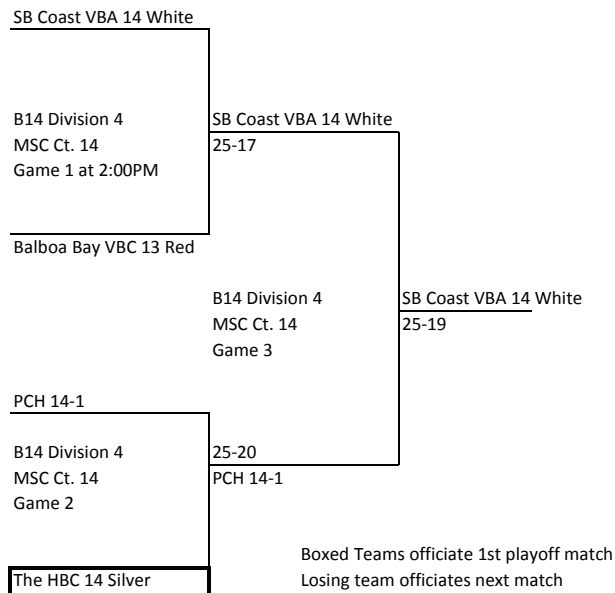

14 Rockstar
25-17

Boxed Teams officiate 1st playoff match
Losing team officiates next match

Pulse 14 Owens

B14 Division 1
MSC Ct. 3
Game 1 at 2:00PM

Evolution 14 Elite

Balboa Bay VBC 13 Blue

B14 Division 1
MSC Ct. 3
Game 2

Balboa Bay VBC 14 White

Pulse 14 Owens
25-23

B14 Division 1
MSC Ct. 3
Game 3

25-14
Balboa Bay VBC 13 Blue

Balboa Bay VBC 13 Blue
25-20

Balboa Bay VBC 12 Blue

B12 Division 1A
MSC Ct. 18
Game 1 at 2:00PM

Evolution 12 Elite