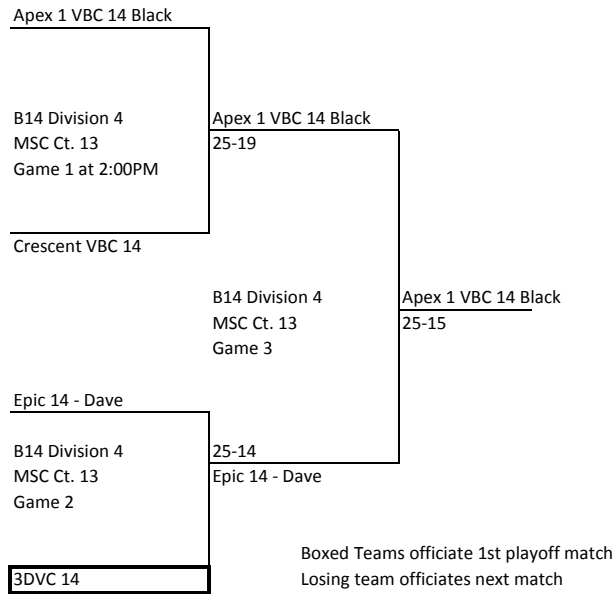

Balboa Bay VBC 14 White

Pulse 14 Owens
25-23

B14 Division 1
MSC Ct. 3
Game 3

25-14
Balboa Bay VBC 13 Blue

Balboa Bay VBC 13 Blue
25-20

Balboa Bay VBC 12 Blue

B12 Division 1A
MSC Ct. 18
Game 1 at 2:00PM

Evolution 12 Elite