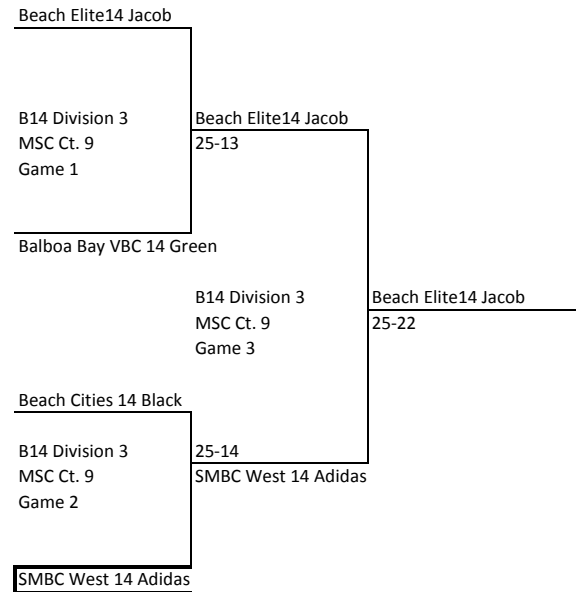

Balboa Bay VBC 14 White

Pulse 14 Owens
25-23

B14 Division 1
MSC Ct. 3
Game 3

25-14
Balboa Bay VBC 13 Blue

Balboa Bay VBC 13 Blue
25-20

Balboa Bay VBC 12 Blue

B12 Division 1A
MSC Ct. 18
Game 1 at 2:00PM

Evolution 12 Elite