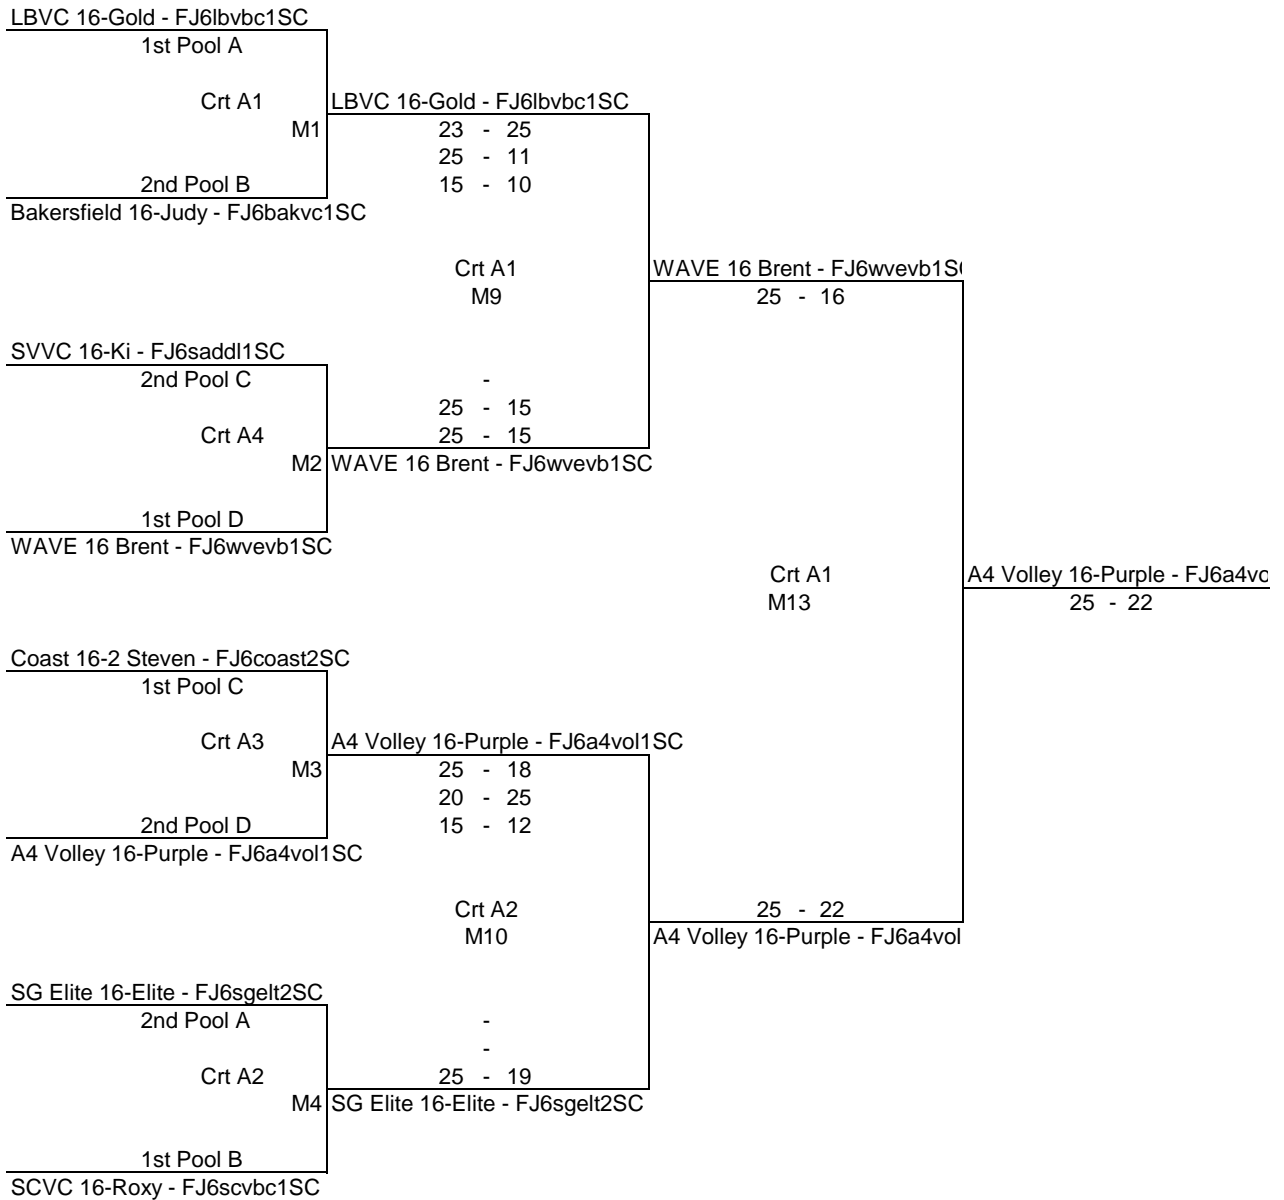

4th Pool D
Laguna Bch 16-1 - FJ6lagun1SC

Crt 3
M12

Seal Beach 16-Black - FJ6sealb1SC

25 - 23

Momentous 16-Chris - FJ6mmtsc1SC
4th Pool A

Crt 2
M8

Seal Beach 16-Black - FJ6sealb1SC

25 - 16
21 - 25
15 - 8

3rd Pool B
Seal Beach 16-Black - FJ6sealb

AGE GROUP 16s
UPPER BRACKET

DATE 5/5/2019
DIV Division 2

AGE GROUP 16s
LOWER BRACKET

DATE 5/5/2019
DIV Division 2

AGE GROUP 16s
UPPER BRACKET

DATE 5/5/2019
Division 3