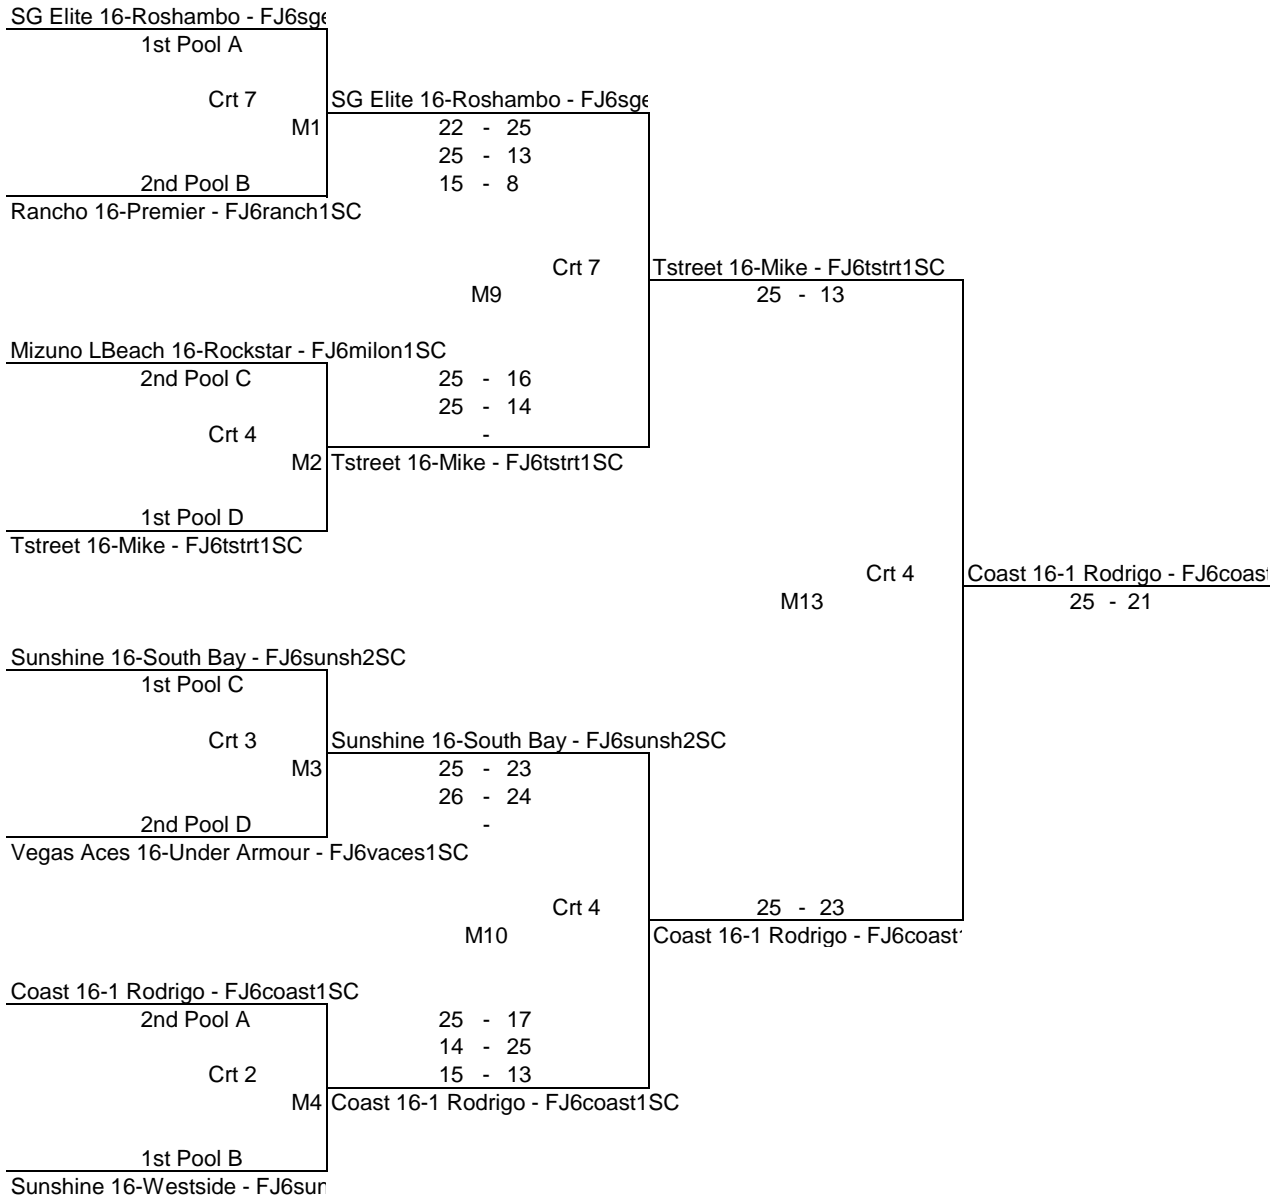

AGE GROUP 16s
UPPER BRACKET

DATE 5/5/2019
Division 1