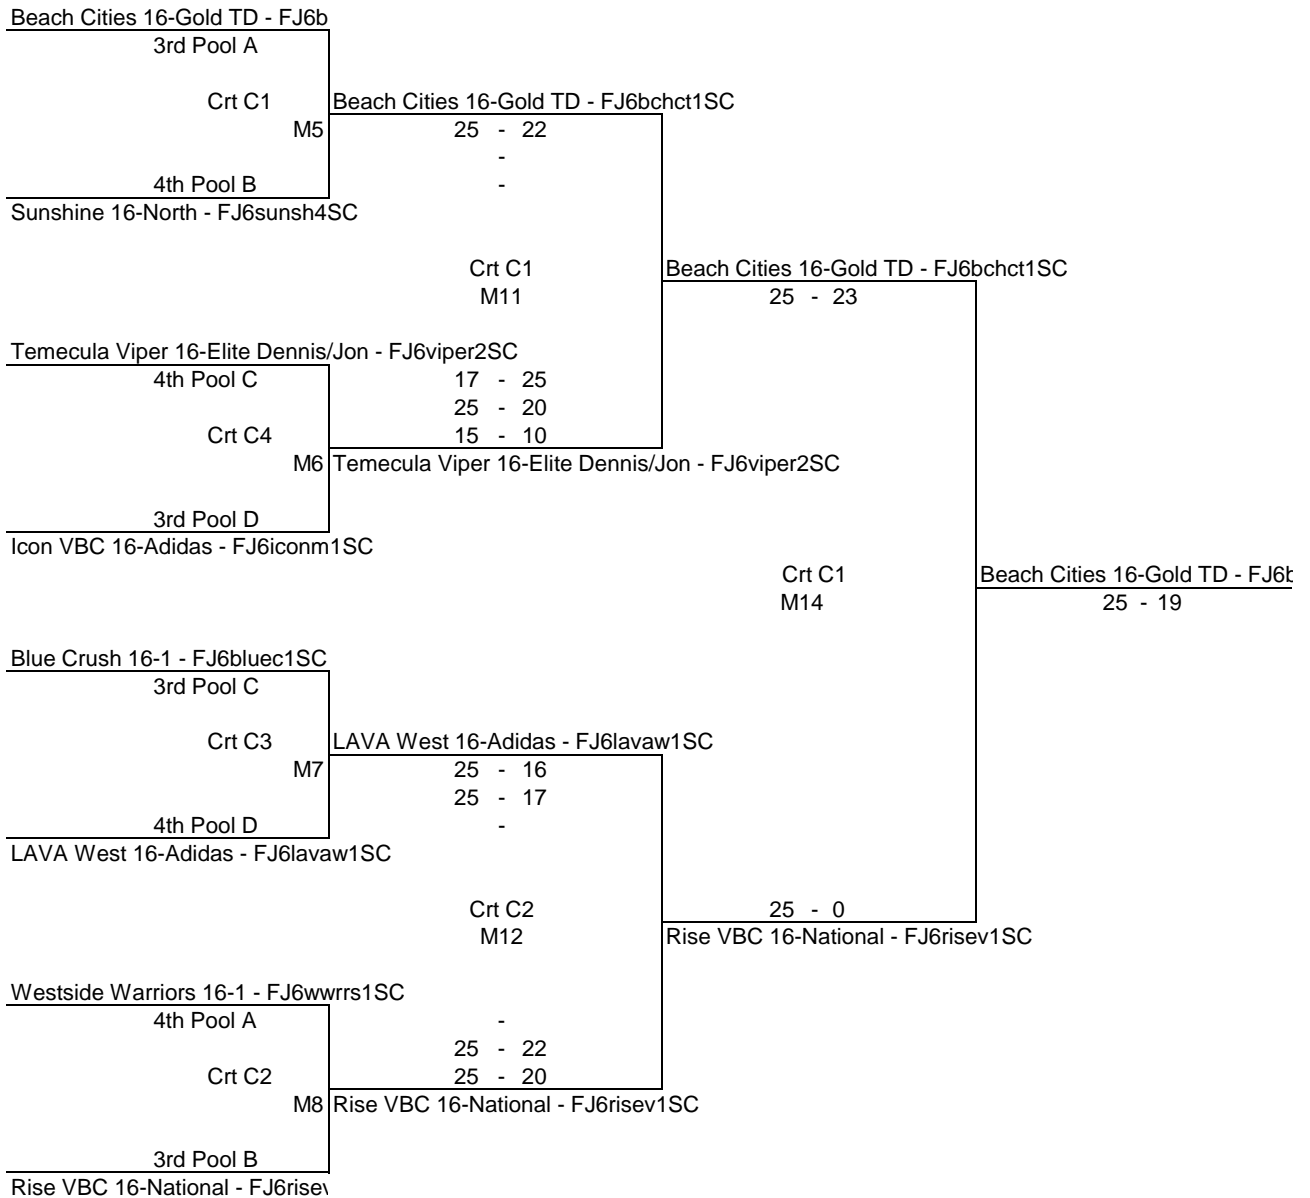

4th Pool D
Laguna Bch 16-1 - FJ6lagun1SC

Crt 3
M12

Seal Beach 16-Black - FJ6sealb1SC

25 - 23

Momentous 16-Chris - FJ6mmtsc1SC
4th Pool A

Crt 2
M8

Seal Beach 16-Black - FJ6sealb1SC

25 - 16
21 - 25
15 - 8

3rd Pool B
Seal Beach 16-Black - FJ6sealb

AGE GROUP 16s
UPPER BRACKET

DATE 5/5/2019
DIV Division 2

AGE GROUP 16s
LOWER BRACKET

DATE 5/5/2019
DIV Division 2

AGE GROUP 16s
UPPER BRACKET

DATE 5/5/2019
Division 3