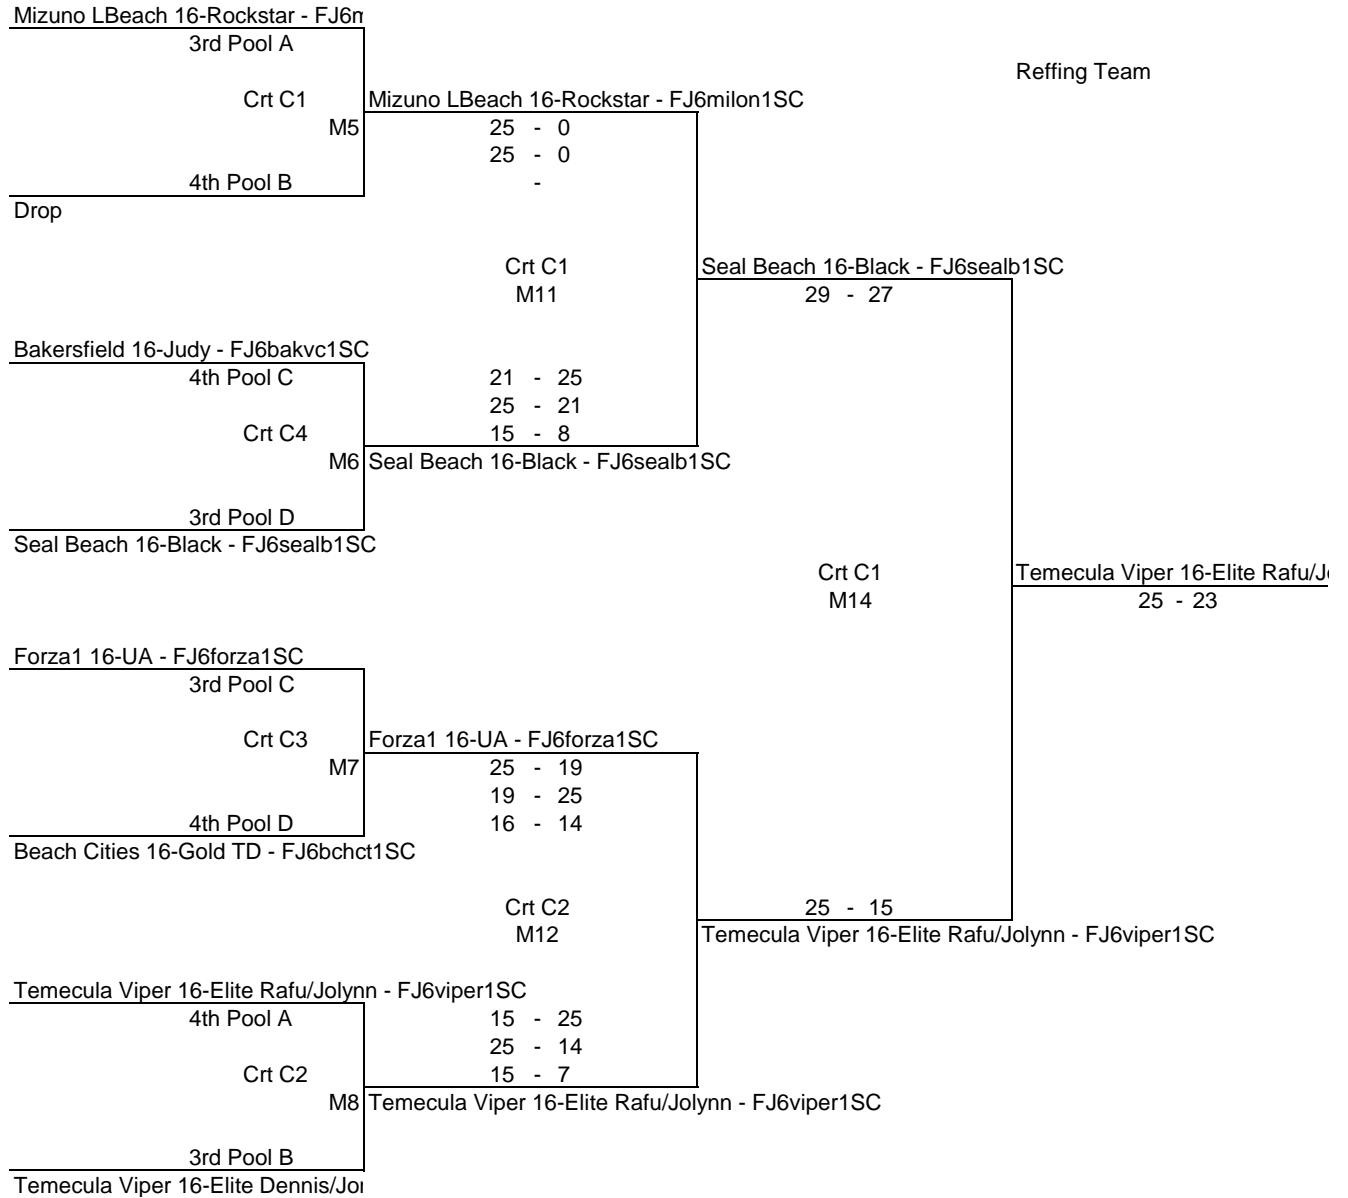

AGE GROUP 16's
LOWER BRACKET

DATE 3/23/2019 3rd & 4ths
Division 1