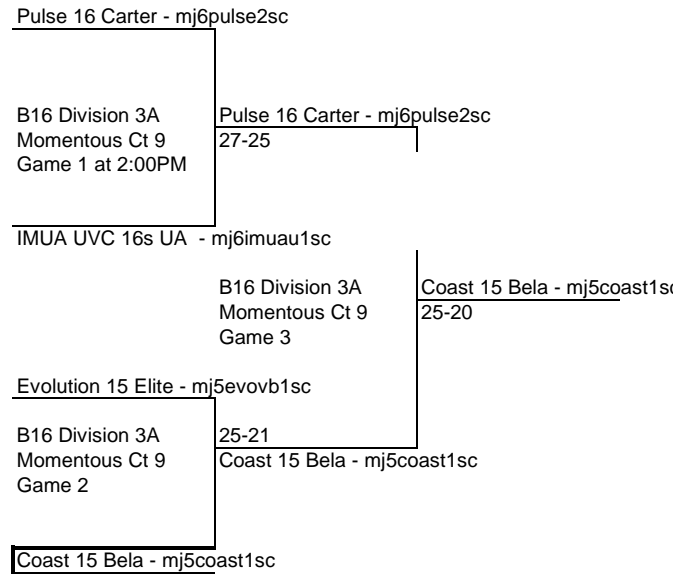

WAVE 16 Chris - mj6wvevb2sc

B16 Division 2B
Court D4
Game 1 at 2:00PM

SG Elite 16 Select-MJ6SGELT2SC
25-23

SG Elite 16 Select-MJ6SGELT2SC

B16 Division 2B
Court D4
Game 3

SG Elite 16 Select-MJ
25-23

Forza1 West 16 National - mj6forza1sc

B16 Division 2B
Court D4
Game 2

West Edge 16 - MJ6WEDGE1SC
25-17

West Edge 16 - MJ6WEDGE1SC

Balboa Bay VBC 15 White- mj5balby2sc

B16 Division 4A
Momentous Ct. 11
Game 1 at 2:00PM

Seaside 16 Black - mj6seasi1sc
25-20