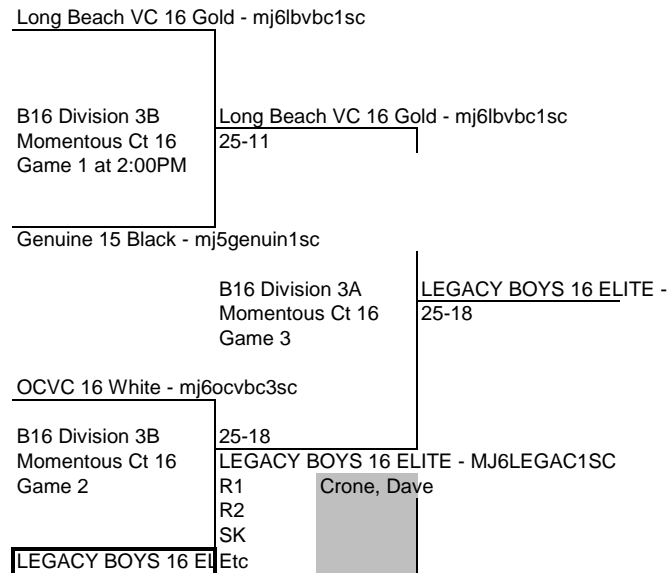

WAVE 16 Chris - mj6wvevb2sc

B16 Division 2B
Court D4
Game 1 at 2:00PM

SG Elite 16 Select-MJ6SGELT2SC
25-23

SG Elite 16 Select-MJ6SGELT2SC

B16 Division 2B
Court D4
Game 3

SG Elite 16 Select-MJ
25-23

Forza1 West 16 National - mj6forza1sc

B16 Division 2B
Court D4
Game 2

West Edge 16 - MJ6WEDGE1SC
25-17

West Edge 16 - MJ6WEDGE1SC

Balboa Bay VBC 15 White- mj5balby2sc

B16 Division 4A
Momentous Ct. 11
Game 1 at 2:00PM

Seaside 16 Black - mj6seasi1sc
25-20