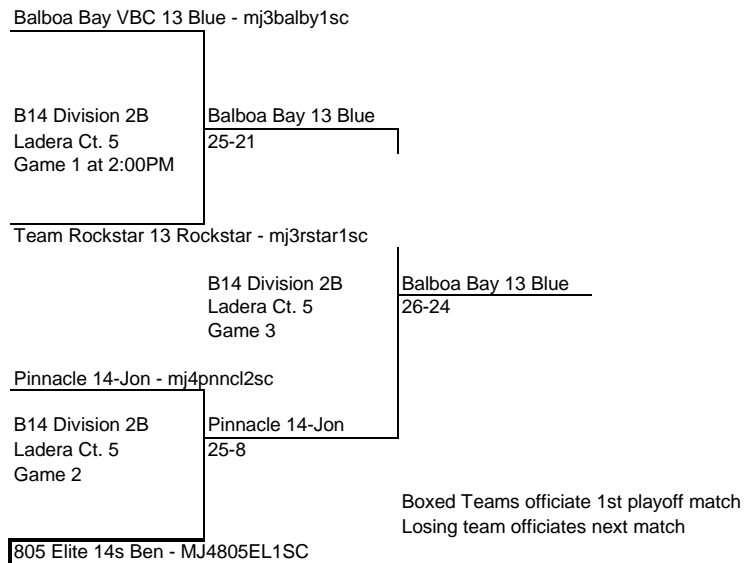

25-20  
OCVC 14 Red - mj4ocvbc1sc

Team Rockstar 14 Rockstar - mj4rstar1sc

Pulse 14 Owens - mj4pulse1sc

B14 Division 1B  
Ladera Ct. 2  
Game 1 at 2:00PM

Pulse 14 Owens  
25-20

Balboa Bay VBC 14 Red - mj4balby3sc

B14 Division 1B  
Ladera Ct. 2  
Game 3

Evolution 14 Elite  
25-21

IMUA UVC 14s UA - mj4imuau1sc

B14 Division 1B  
Ladera Ct. 2  
Game 2

Evolution 14 Elite  
25-16

Evolution 14 Elite - mj4evovb1sc

Central Cal 14 - Red - mj4cenca1sc