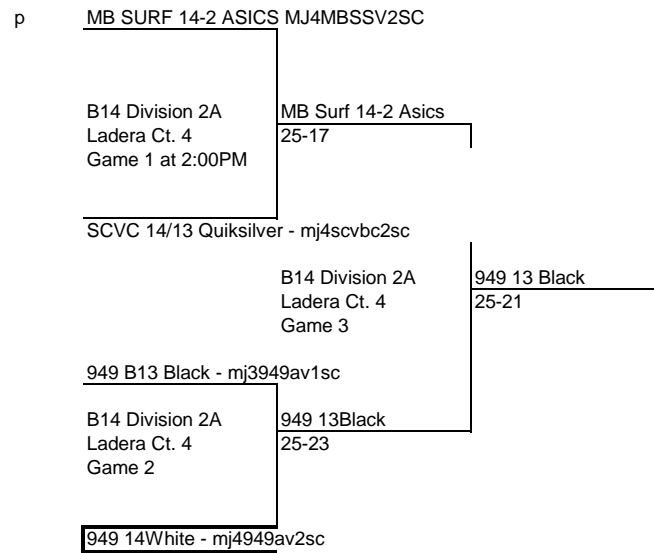

25-20  
OCVC 14 Red - mj4ocvbc1sc

Team Rockstar 14 Rockstar - mj4rstar1sc

Pulse 14 Owens - mj4pulse1sc

B14 Division 1B  
Ladera Ct. 2  
Game 1 at 2:00PM

Pulse 14 Owens  
25-20

Balboa Bay VBC 14 Red - mj4balby3sc

B14 Division 1B  
Ladera Ct. 2  
Game 3

Evolution 14 Elite  
25-21

IMUA UVC 14s UA - mj4imuau1sc

B14 Division 1B  
Ladera Ct. 2  
Game 2

Evolution 14 Elite  
25-16

Evolution 14 Elite - mj4evovb1sc

Central Cal 14 - Red - mj4cenca1sc