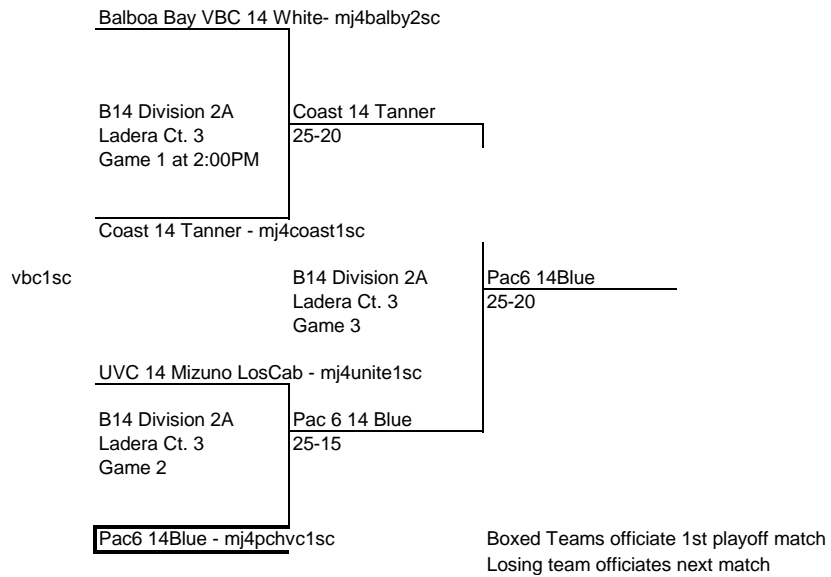

25-20  
OCVC 14 Red - mj4ocvbc1sc

Team Rockstar 14 Rockstar - mj4rstar1sc

Pulse 14 Owens - mj4pulse1sc

B14 Division 1B  
Ladera Ct. 2  
Game 1 at 2:00PM

Pulse 14 Owens  
25-20

Balboa Bay VBC 14 Red - mj4balby3sc

B14 Division 1B  
Ladera Ct. 2  
Game 3

Evolution 14 Elite  
25-21

IMUA UVC 14s UA - mj4imuau1sc

B14 Division 1B  
Ladera Ct. 2  
Game 2

Evolution 14 Elite  
25-16

Evolution 14 Elite - mj4evovb1sc

Central Cal 14 - Red - mj4cenca1sc