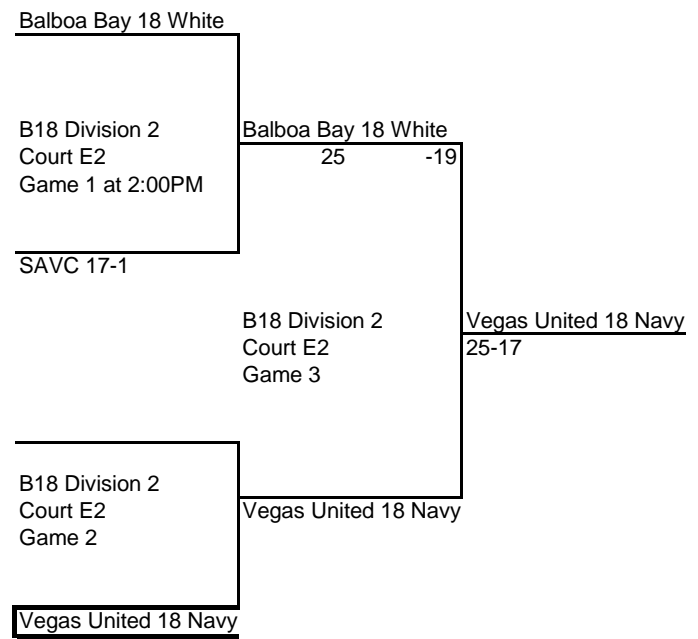

SCVC 17Quiksilver

Team Rockstar 18 Roc  
Seaside 18 Black

26-24  
Seaside 18 Black

Coast 18 Jake

B18 Division 1  
Court D3  
Game 1 at 2:00PM

WAVE 18 Darrell

Balboa Bay 17 Blue

B18 Division 1  
Court D3  
Game 2

B18 Division 1  
Court D4  
Game 1 at 2:00PM

MB Surf Asics 18's

Vegas Elite 18 Gold

B18 Division 1  
Court D4  
Game 2

OCVC 18 Red

MB Surf Asics 18's  
30-28

B18 Division 1  
Court D4  
Game 3

25-18  
OCVC 18 Red

MB Surf Asics 18's  
25-19

Boxed Teams officiate 1st playoff match  
Losing team officiates next match

Team Rockstar 17 Rockstar

B18 Division 2  
Court F1  
Game 1 at 2:00PM

MB Surf Asics 17's

Pinnacle 17's