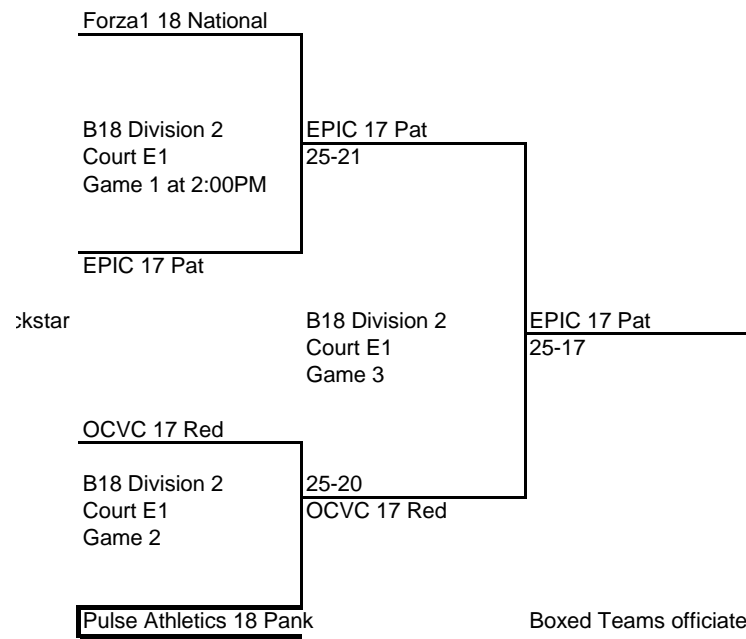

Boxed Teams officiate 1st playoff match
Losing team officiates next match