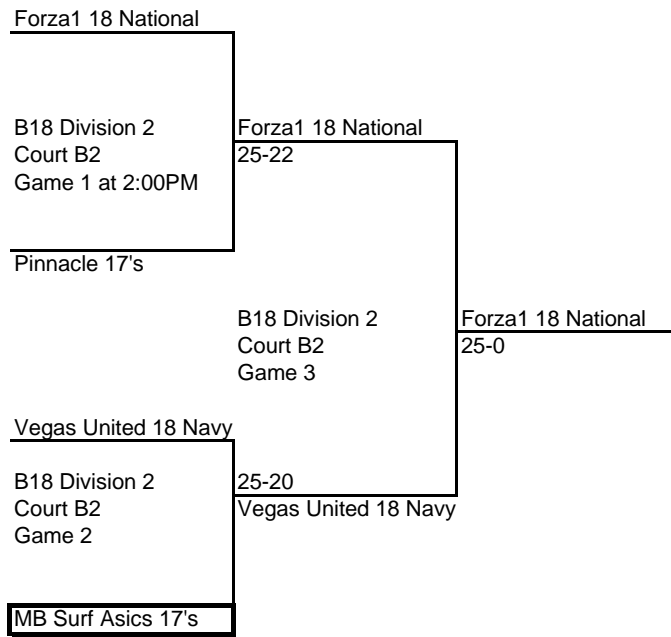

Balboa Bay 17 Blue
25-21

B18 Division 1
Court A4
Game 3

25-23
MB Surf Asics 18's

MB Surf Asics 18's
25-14

8

Boxed Teams officiate 1st playoff match
Losing team officiates next match

Boxed Teams officiate 1st playoff match
Losing team officiates next match