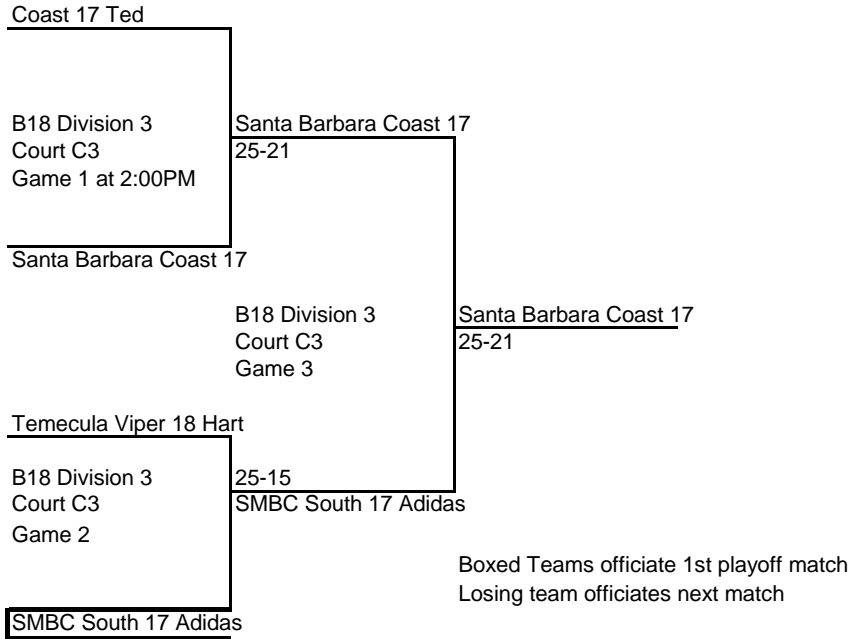

Pulse Athletics 17 Hart

B18 Division 4A
ASC Ct. D1
Game 1 at 2:00PM

LBVC 18 Gold

Evolution 18-1

B18 Division 4A
ASC Ct. D1
Game 2

Legacy Boys 17 Elite

Pulse Athletics 17 Hart
25-19

B18 Division 4A
ASC Ct. D1
Game 3