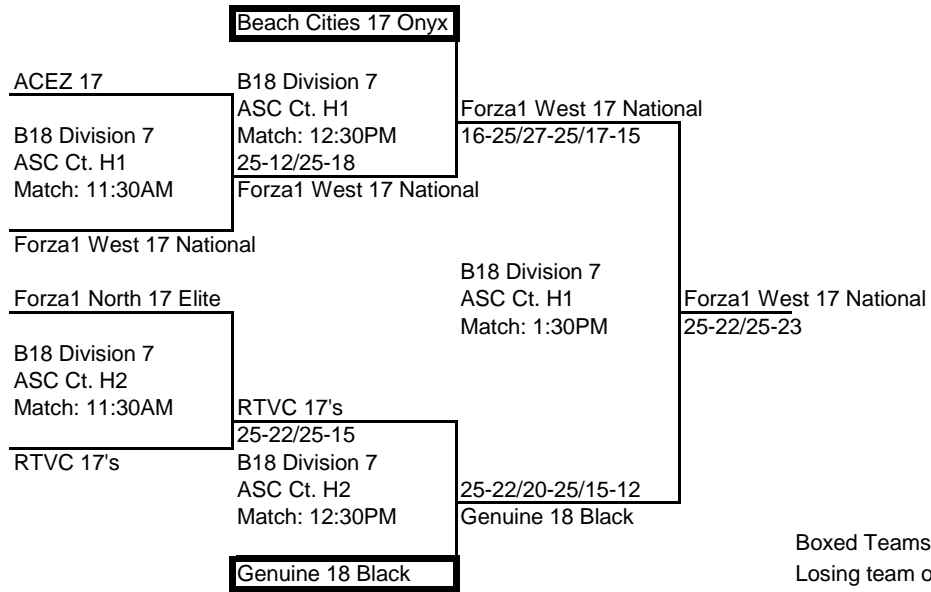

Boxed Teams officiate 1st playoff match
Losing team officiates next match