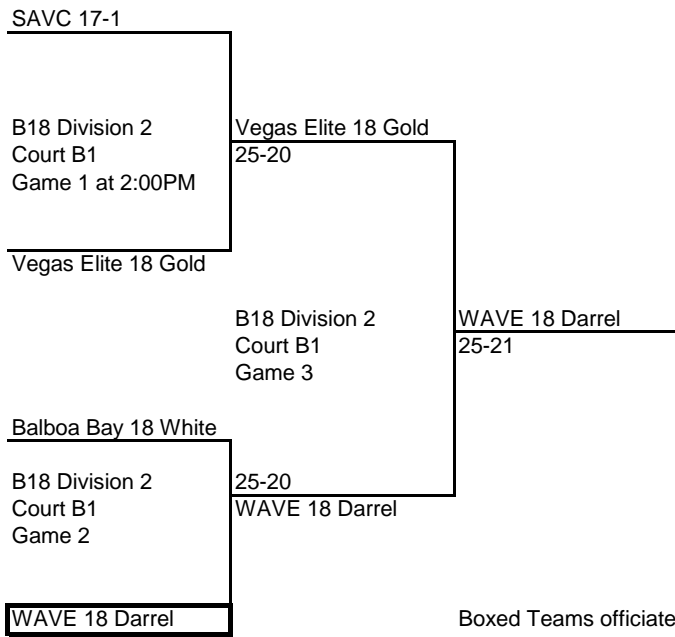

8

Boxed Teams officiate 1st playoff match
Losing team officiates next match