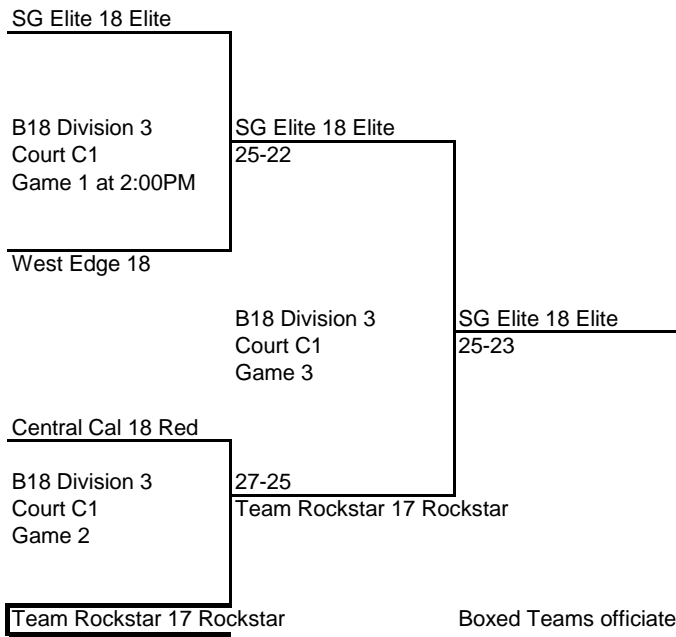

Boxed Teams officiate 1st playoff match
Losing team officiates next match