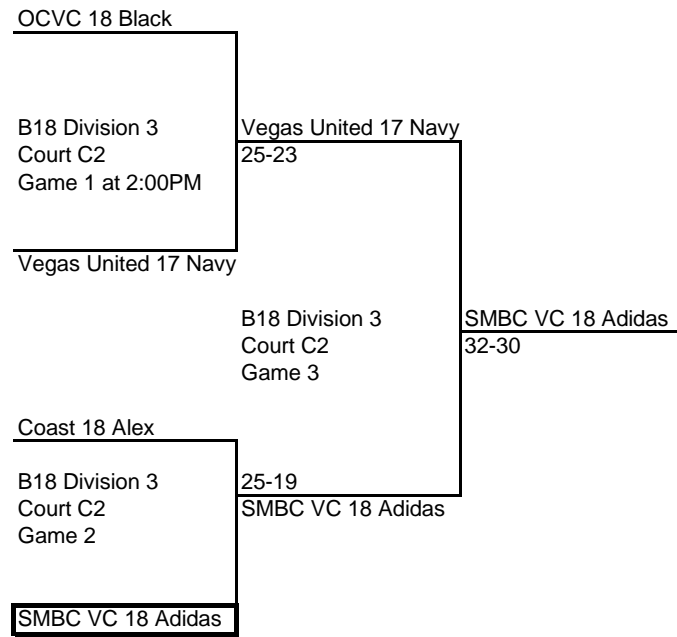

Boxed Teams officiate 1st playoff match
Losing team officiates next match