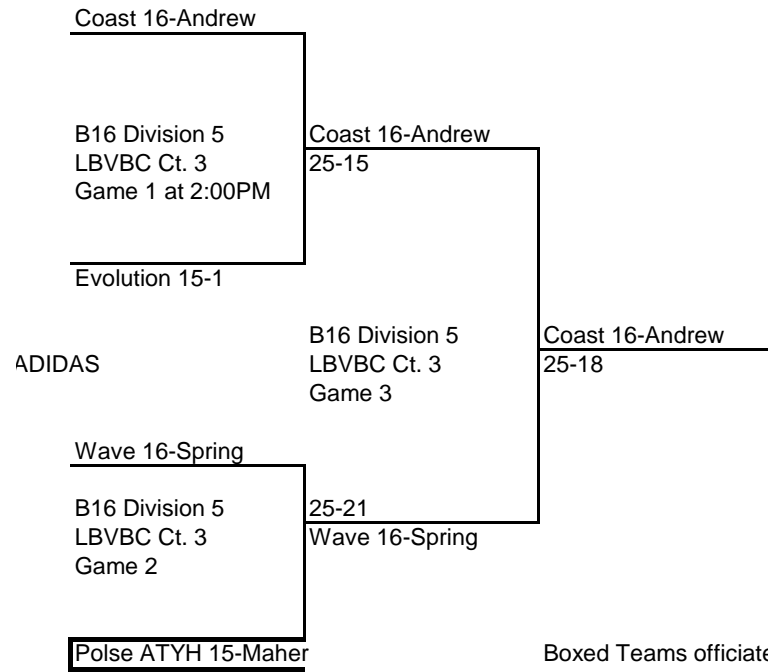

B16 Division 5  
CSUF Ct. 4  
Game 3

Pulse Athletics 16 Chr  
25-22

UVC 15 Mizuno

B16 Division 5  
CSUF Ct. 4  
Game 2

25-0 Forfeit  
Forza1 16 Elite Black

Forza1 16 Elite Black

Boxed Teams officiate 1st playoff match  
Losing team officiates next match