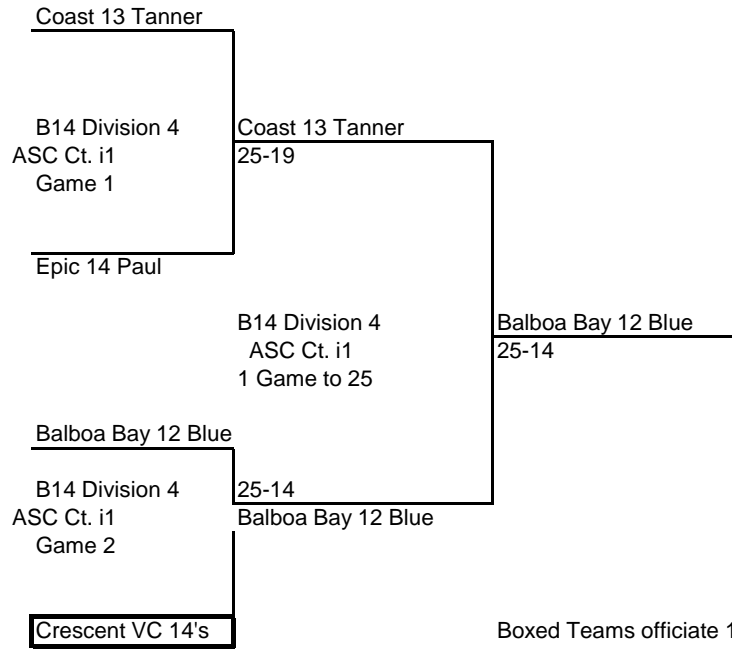

Momentous VBC 14 Nilo

B14 Division 3  
ASC Ct. H4  
Game 2

Balboa Bay 13 Red

Pulse Athletics 14 Carter  
25-17

B14 Division 3  
ASC Ct. H4  
1 Game to 25

25-17  
Balboa Bay 13 Red

Pulse Athletics 14 Carter  
25-19