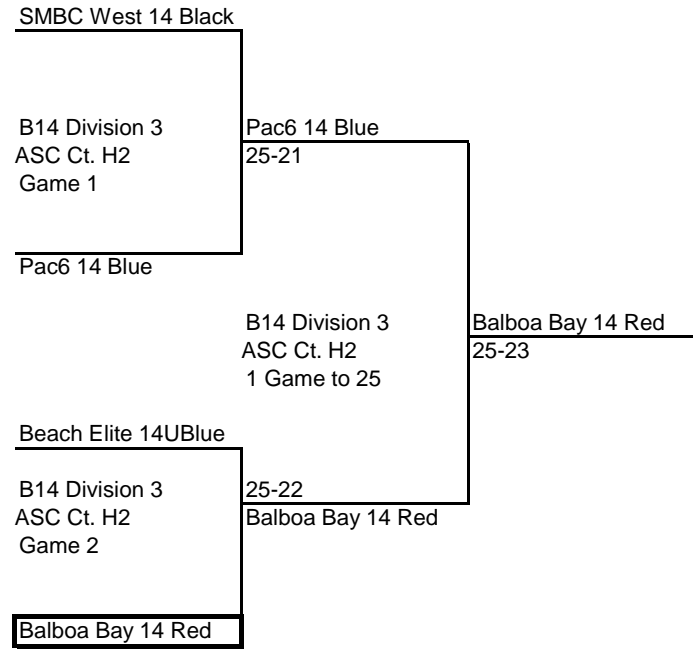

Boxed Teams officiate 1st playoff match
Losing team officiates next match