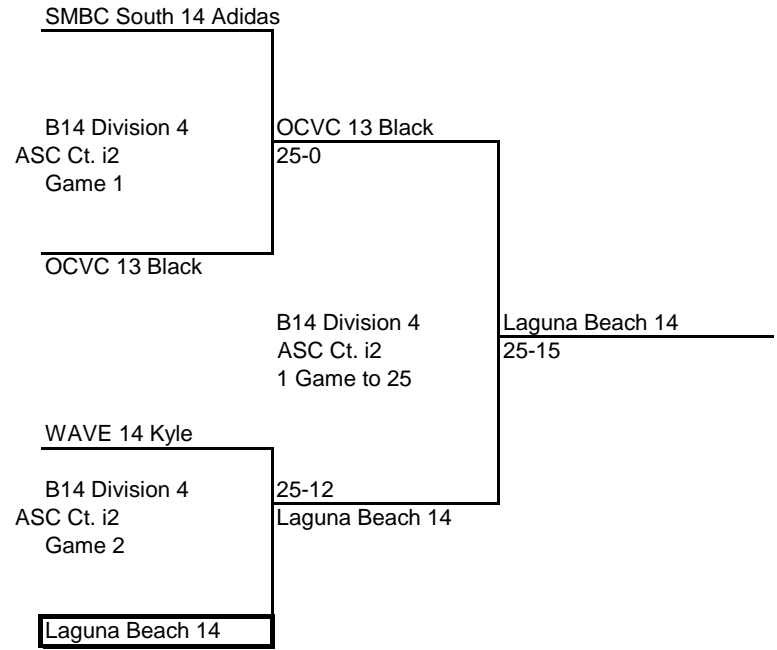

Momentous VBC 14 Nilo

B14 Division 3  
ASC Ct. H4  
Game 2

Balboa Bay 13 Red

Pulse Athletics 14 Carter  
25-17

B14 Division 3  
ASC Ct. H4  
1 Game to 25

25-17  
Balboa Bay 13 Red

Pulse Athletics 14 Carter  
25-19