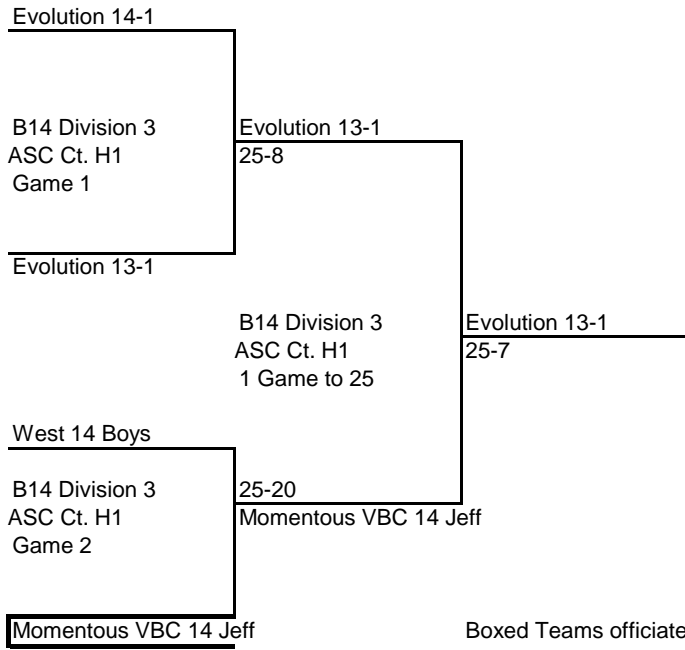

B14 Division 2  
ASC Ct. G4  
Game 2

Forza1 Boys 14 Elite

MB Surf Asics 13's2  
29-27

B14 Division 2  
ASC Ct. G4  
1 Game to 25

25-8  
Forza1 Boys 14 Elite

MB Surf Asics 13's2  
27-25

Boxed Teams officiate 1st playoff match  
Losing team officiates next match