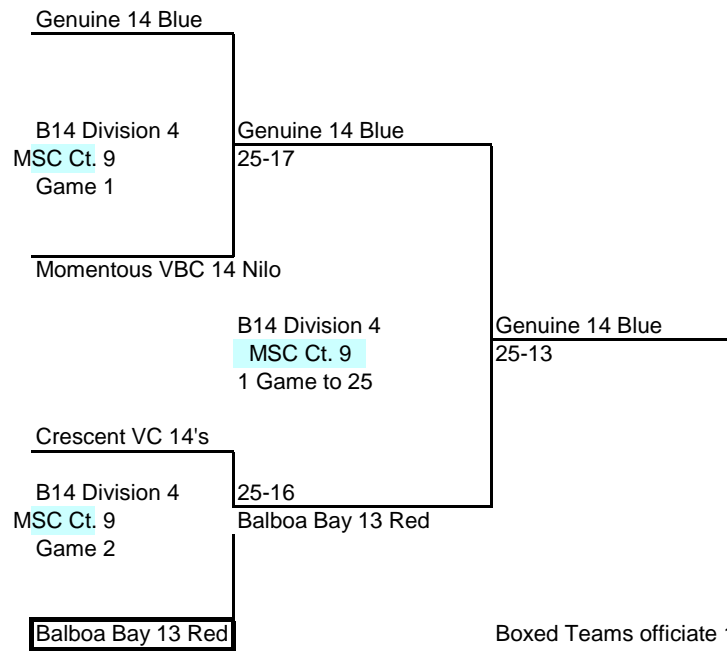

MB Surf Asics 13's

MB Surf Asics 13's
25-20

B14 Division 3
LBVBC Ct. 3
Court 19

MB Surf Asics 13's
25-20

Laguna Beach 14,s

B14 Division 3
LBVBC Ct. 3
Game 2

Laguna Beach 14,s
25-20

Wave 14 Kyle

Boxed Teams officiate 1st playoff match
Losing team officiates next match

SG Elite 13/14 Elite

B14 Division 3
LBVBC Ct. 4
Game 1

PAC6 14-Blue

SG Elite 13/14 Elite
25-20

B14 Division 3
LBVBC Ct. 4
1 Game to 25

SG Elite 13/14 Elite
25-21

Wave 13-bo.j.

B14 Division 3
LBVBC Ct. 4
Game 2

Genuine 14-Black
25-22

Genuine 14-Black

Boxed Teams officiate 1st playoff match
Losing team officiates next match

Div 1A Pool 1	14 and Under	Match W	Match L	Game W	Game L	Match %	Game %	Pt Ratio	Finish
MB Surf Asics 14's		3		6	1	100.00	85.71	1.22	1
A4 Volley 14 Purple		2	1	4	2	66.67	66.67	1.24	2
SMBC West 14 Adidas		1	2	2	4	33.33	33.33	0.87	3
Balboa Bay 13 Blue			3	1	6	0.00	14.29	0.75	4