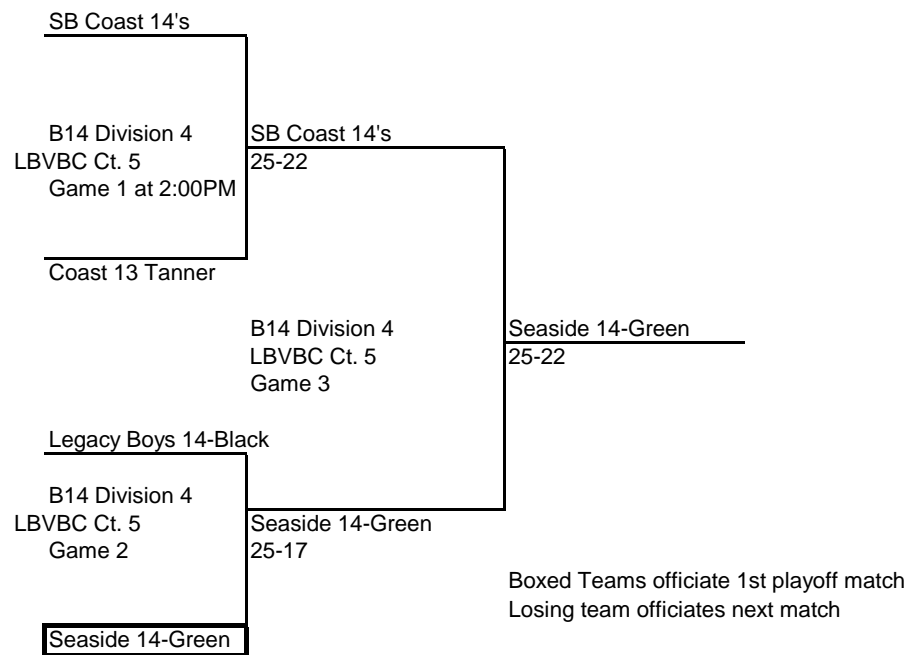

SG Elite 13/14 Elite
25-21

Wave 13-bo.j.

B14 Division 3
LBVBC Ct. 4
Game 2

Genuine 14-Black
25-22

Genuine 14-Black

Boxed Teams officiate 1st playoff match
Losing team officiates next match

Div 1A Pool 1	14 and Under	Match W	Match L	Game W	Game L	Match %	Game %	Pt Ratio	Finish
MB Surf Asics 14's		3		6	1	100.00	85.71	1.22	1
A4 Volley 14 Purple		2	1	4	2	66.67	66.67	1.24	2
SMBC West 14 Adidas		1	2	2	4	33.33	33.33	0.87	3
Balboa Bay 13 Blue			3	1	6	0.00	14.29	0.75	4