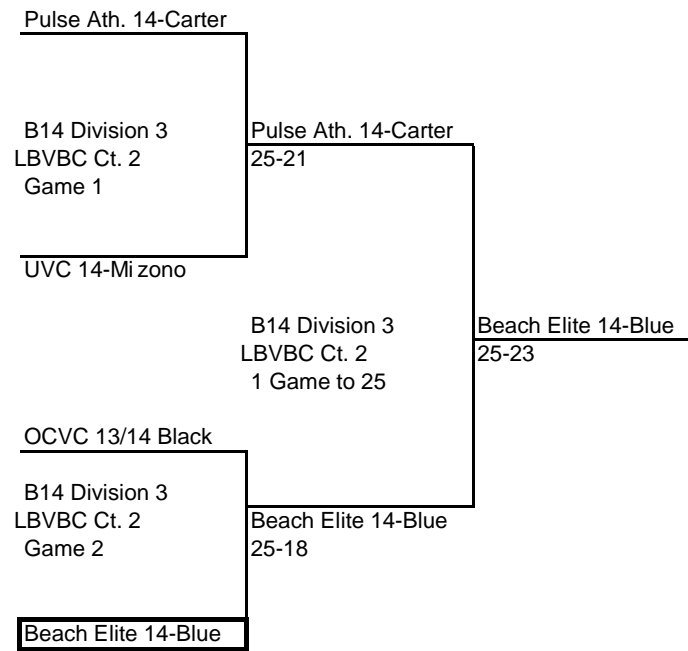

B14 Division 1
MSC Ct. 4
1 Game to 25

25-12
MB Surf Asic 14's2

MB Surf Asic 14's2
25-10

Boxed Teams officiate 1st playoff match
Losing team officiates next match

Pulse Ath. 14-Henry

B14 Division 3
LBVBC Ct. 3
Game 1

MB Surf Asics 13's

MB Surf Asics 13's
25-20

B14 Division 3
LBVBC Ct. 3
Court 19

MB Surf Asics 13's
25-20

Laguna Beach 14,s

B14 Division 3
LBVBC Ct. 3
Game 2

Laguna Beach 14,s
25-20

Wave 14 Kyle