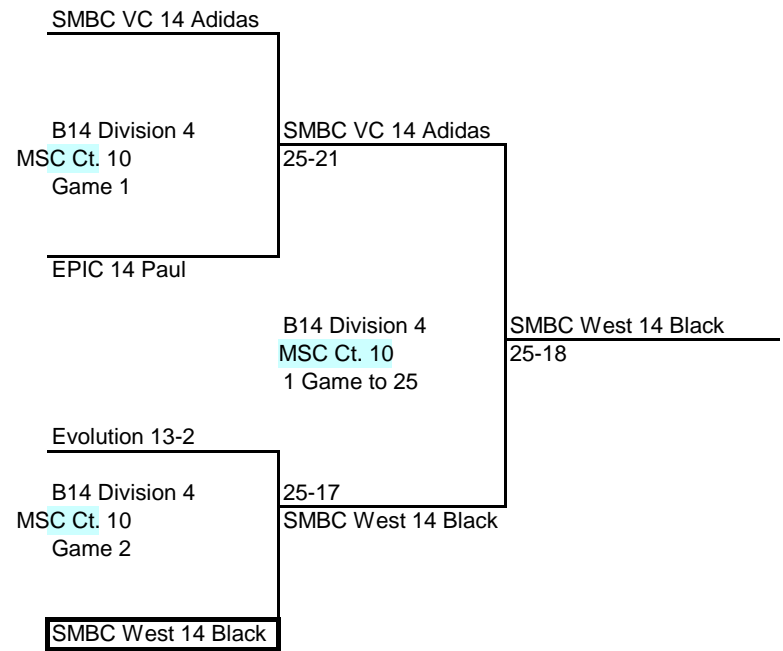

Boxed Teams officiate 1st playoff match
Losing team officiates next match

SG Elite 13/14 Elite

B14 Division 3
LBVBC Ct. 4
Game 1

PAC6 14-Blue

SG Elite 13/14 Elite
25-20

B14 Division 3
LBVBC Ct. 4
1 Game to 25

SG Elite 13/14 Elite
25-21

Wave 13-bo.j.

B14 Division 3
LBVBC Ct. 4
Game 2

Genuine 14-Black
25-22

Genuine 14-Black

Boxed Teams officiate 1st playoff match
Losing team officiates next match

Div 1A Pool 1	14 and Under	Match W	Match L	Game W	Game L	Match %	Game %	Pt Ratio	Finish
MB Surf Asics 14's		3		6	1	100.00	85.71	1.22	1
A4 Volley 14 Purple		2	1	4	2	66.67	66.67	1.24	2
SMBC West 14 Adidas		1	2	2	4	33.33	33.33	0.87	3
Balboa Bay 13 Blue			3	1	6	0.00	14.29	0.75	4