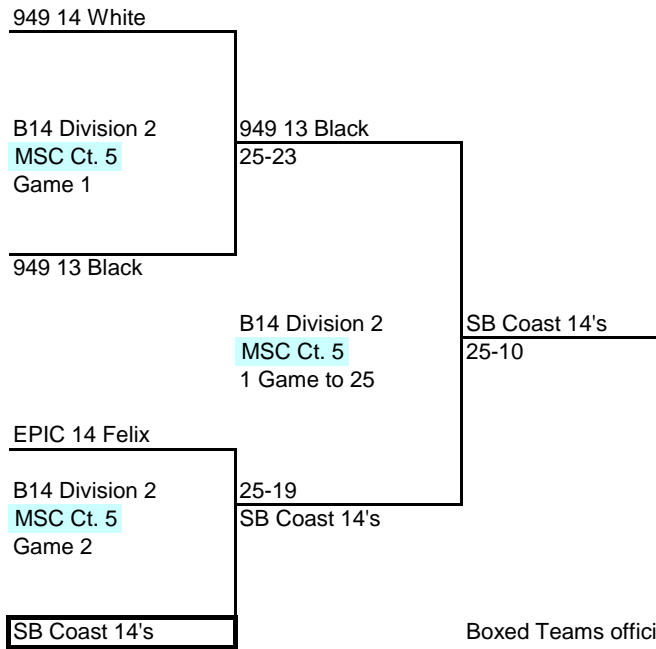

Boxed Teams officiate 1st playoff match
Losing team officiates next match