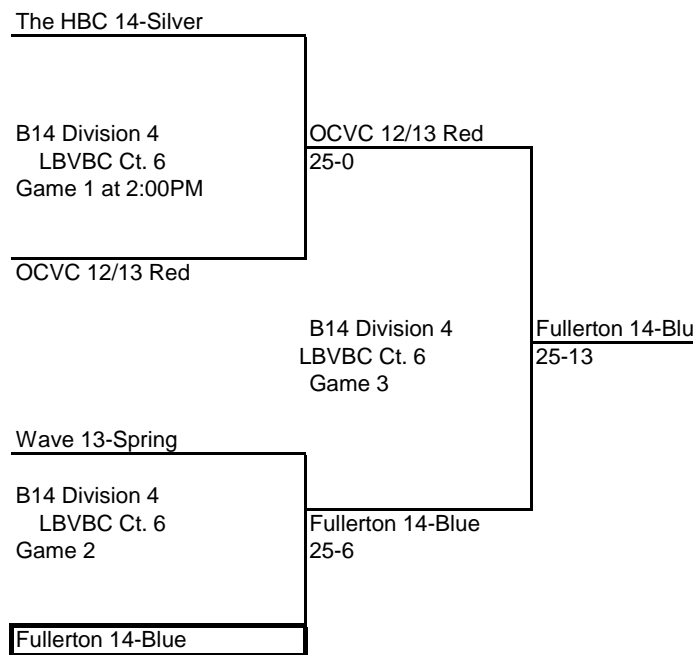

Boxed Teams officiate 1st playoff match
Losing team officiates next match

SG Elite 13/14 Elite

B14 Division 3
LBVBC Ct. 4
Game 1

PAC6 14-Blue

SG Elite 13/14 Elite
25-20

B14 Division 3
LBVBC Ct. 4
1 Game to 25

SG Elite 13/14 Elite
25-21

Wave 13-bo.j.

B14 Division 3
LBVBC Ct. 4
Game 2

Genuine 14-Black
25-22

Genuine 14-Black

Boxed Teams officiate 1st playoff match
Losing team officiates next match

Div 1A Pool 1	14 and Under	Match W	Match L	Game W	Game L	Match %	Game %	Pt Ratio	Finish
MB Surf Asics 14's		3		6	1	100.00	85.71	1.22	1
A4 Volley 14 Purple		2	1	4	2	66.67	66.67	1.24	2
SMBC West 14 Adidas		1	2	2	4	33.33	33.33	0.87	3
Balboa Bay 13 Blue			3	1	6	0.00	14.29	0.75	4

MSC Ct. 1 8:00am	Match #1	1 vs 3	Game 1	Game 2	Game 3	Ref: A4 Volley 14 Purple
	MB Surf Asics 14's SMBC West 14 Adidas		25 19	25 19		
MSC Ct. 1 9:00am	Match #2	2 vs 4	Game 1	Game 2	Game 3	Ref: MB Surf Asics 14's
	A4 Volley 14 Purple Balboa Bay 13 Blue		25 11	25 19		
MSC Ct. 1 10:00am	Match #3	1 vs 4	Game 1	Game 2	Game 3	Ref: SMBC West 14 Adidas
	MB Surf Asics 14's Balboa Bay 13 Blue		25 17	17 25	15 4	
MSC Ct. 1 11:00am	Match #4	2 vs 3	Game 1	Game 2	Game 3	Ref: MB Surf Asics 14's
	A4 Volley 14 Purple SMBC West 14 Adidas		25 19	25 17		
MSC Ct. 1 12noon	Match #5	3 vs 4	Game 1	Game 2	Game 3	Ref: A4 Volley 14 Purple
	SMBC West 14 Adidas Balboa Bay 13 Blue		25 22	25 20		
MSC Ct. 1 1:00pm	Match #6	1 vs 2	Game 1	Game 2	Game 3	Ref: Balboa Bay 13 Blue
	MB Surf Asics 14's A4 Volley 14 Purple		27 25	25 21		

Div 1A Pool 2	14 and Under	Match W	Match L	Game W	Game L	Match %	%	Pt Ratio	Finish
Balboa Bay 14 Blue		3		6	1	100.00	85.71	1.55	1
949 14 Black		2	1	5	2	66.67	71.43	1.20	2
SCVC 14 Quiksilver		1	2	2	4	33.33	33.33	0.87	3
The HBC 14 Black			3		6	0.00	0.00	0.54	4