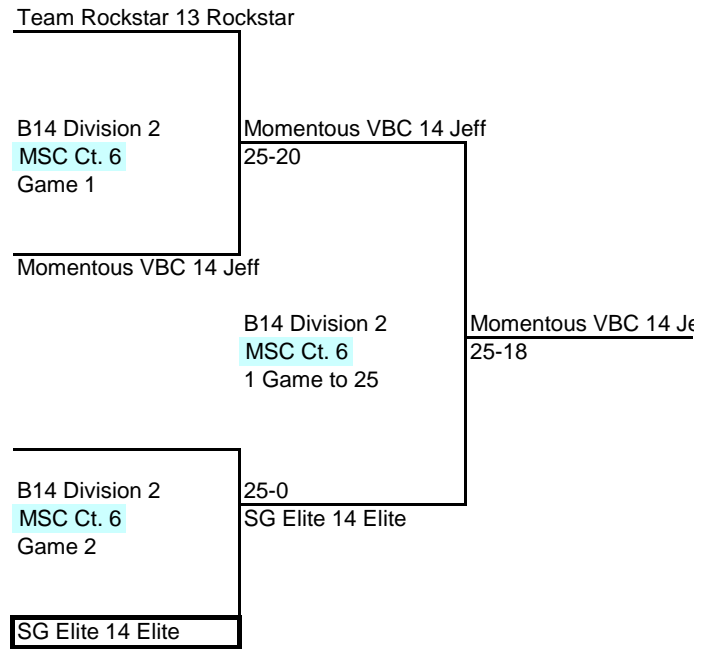

Boxed Teams officiate 1st playoff match
Losing team officiates next match