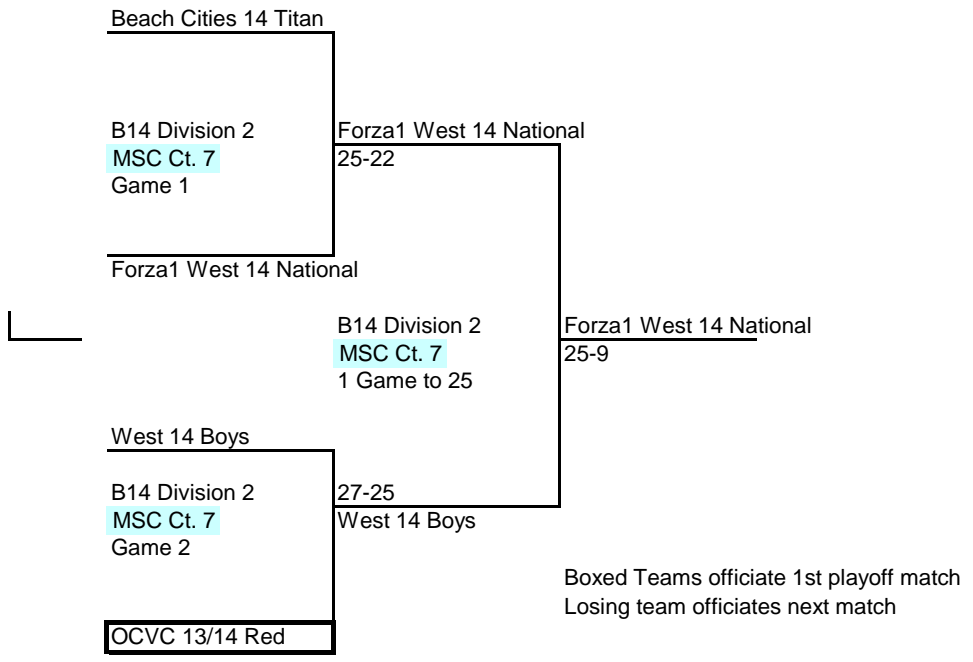

B14 Division 1
MSC Ct. 4
1 Game to 25

25-12
MB Surf Asic 14's2

MB Surf Asic 14's2
25-10

Boxed Teams officiate 1st playoff match
Losing team officiates next match

Pulse Ath. 14-Henry

B14 Division 3
LBVBC Ct. 3
Game 1