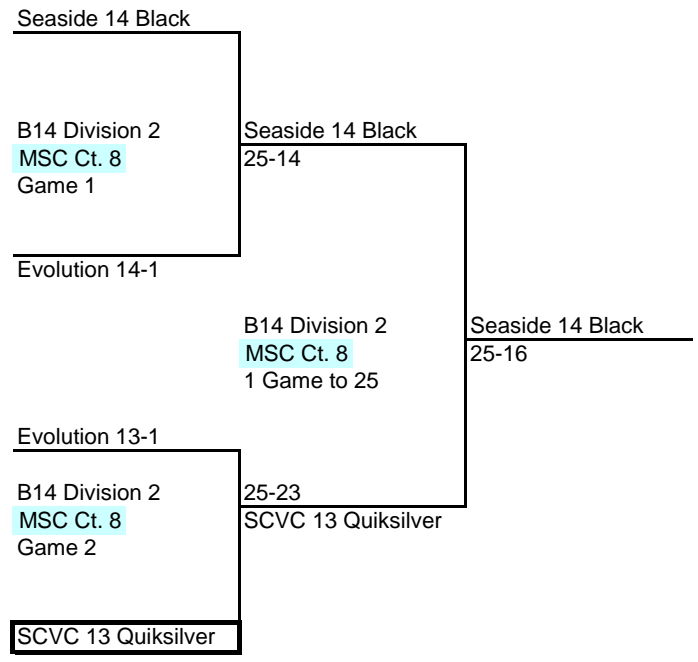

B14 Division 1
MSC Ct. 4
1 Game to 25

25-12
MB Surf Asic 14's2

MB Surf Asic 14's2
25-10

Boxed Teams officiate 1st playoff match
Losing team officiates next match

Pulse Ath. 14-Henry

B14 Division 3
LBVBC Ct. 3
Game 1

MB Surf Asics 13's

MB Surf Asics 13's
25-20

B14 Division 3
LBVBC Ct. 3
Court 19

MB Surf Asics 13's
25-20

Laguna Beach 14,s

B14 Division 3
LBVBC Ct. 3
Game 2

Laguna Beach 14,s
25-20

Wave 14 Kyle