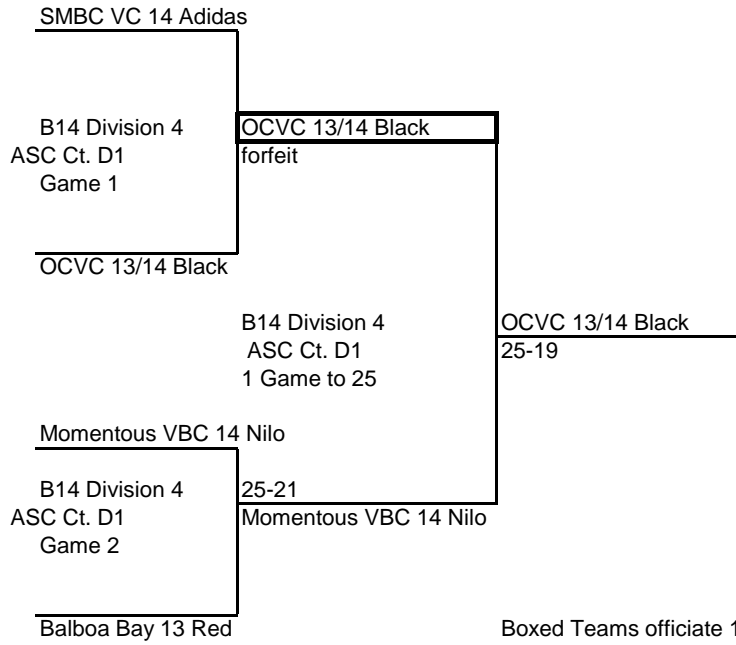

Boxed Teams officiate 1st playoff match
Losing team officiates next match