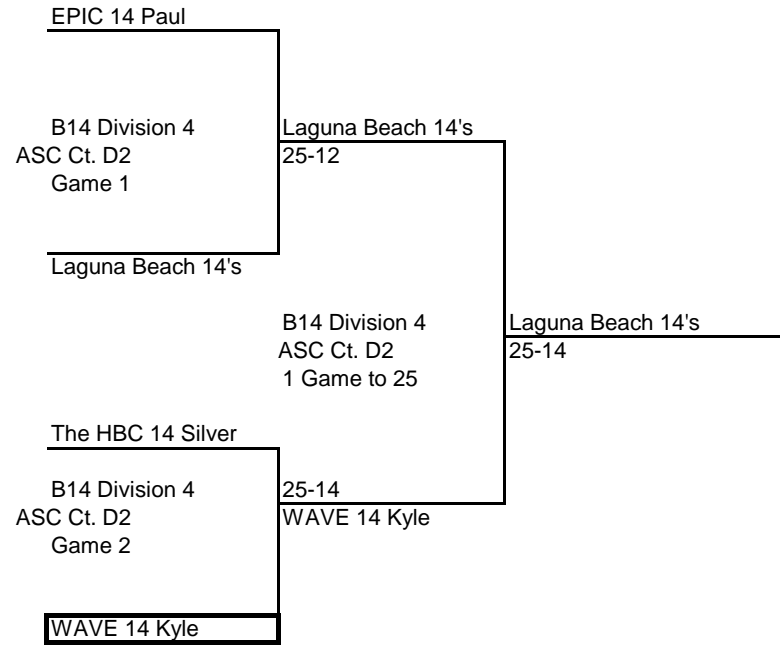

Boxed Teams officiate 1st playoff match
Losing team officiates next match