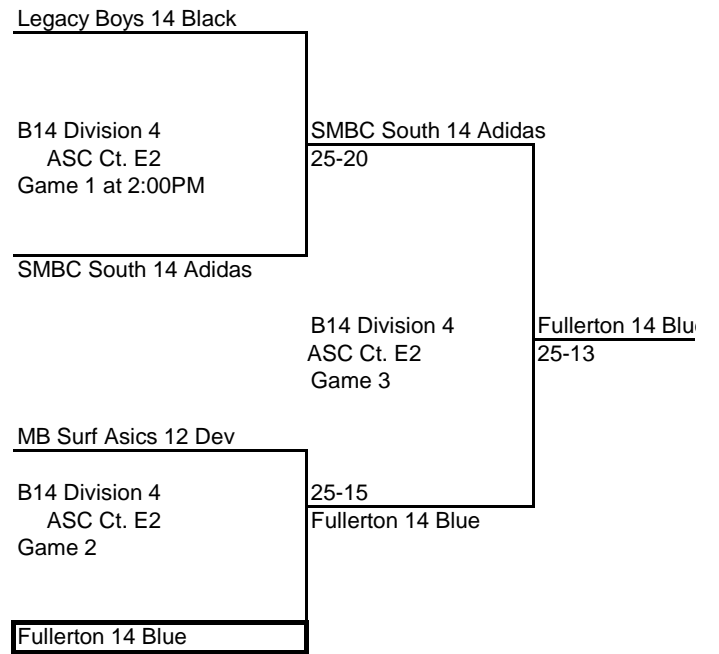

SG Elite 13/14 Elite

Balboa Bay 14 Red
25-16

B14 Division 3
ASC Ct. C3
Court 19

26-24
MB Surf Asics 12's

Balboa Bay 14 Red
25-20

Boxed Teams officiate 1st playoff match
Losing team officiates next match

Legacy Boys 14 Elite

B14 Division 3
ASC Ct. C4
Game 1

Pac6 14 Blue

COAST 13 Tanner

B14 Division 3
ASC Ct. C4
Game 2

WAVE 13 Bobbie Jo

Legacy Boys 14 Elite
25-21

B14 Division 3
ASC Ct. C4
1 Game to 25

25-23
WAVE 13 Bobbie Jo

Legacy Boys 14 Elite
25-9

Boxed Teams officiate 1st playoff match
Losing team officiates next match

Div 1A Pool 1	14 and Under	Match W	Match L	Game W	Game L	Match %	Game %	Pt Ratio	Finish
Balboa Bay 14 Blue		3		6	1	100.00	85.71	1.25	1
A4 Volley 14 Purple		1	2	2	4	33.33	33.33	0.92	3
949 14 Black		2	1	5	2	66.67	71.43	1.15	2
SB Coast 14			3		6	0.00	0.00	0.72	4