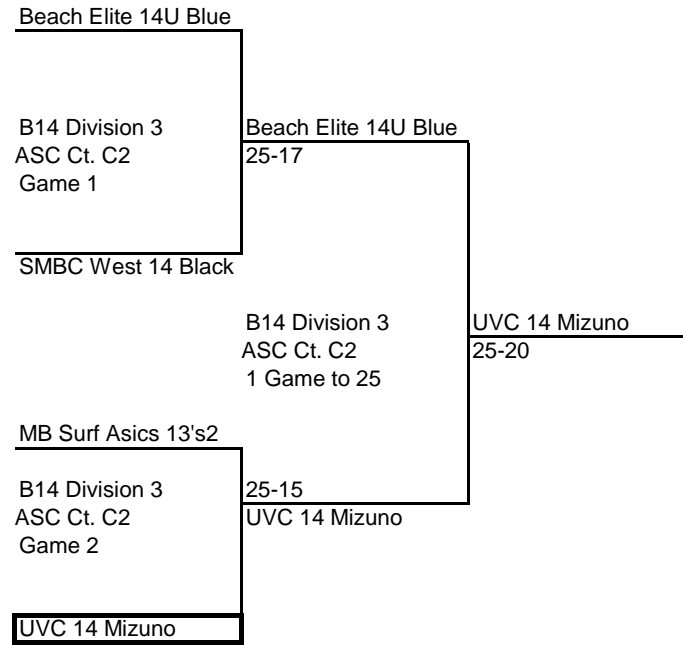

B14 Division 2
ASC Ct. B4
Game 1

Pulse Athletics 14 Henry

Momentous VBC 14 Jeff

B14 Division 2
ASC Ct. B4
Game 2

Genuine 14 Black

Forza1 Boys 14 Elite
25-20

B14 Division 2
ASC Ct. B4
1 Game to 25

25-19
Momentous VBC 14 Jeff

Forza1 Boys 14 Elite
25-19

Boxed Teams officiate 1st playoff match
 Losing team officiates next match

Balboa Bay 14 Red

B14 Division 3
ASC Ct. C3
Game 1

Pulse Athletics 14 Carter

MB Surf Asics 12's

B14 Division 3
ASC Ct. C3
Game 2