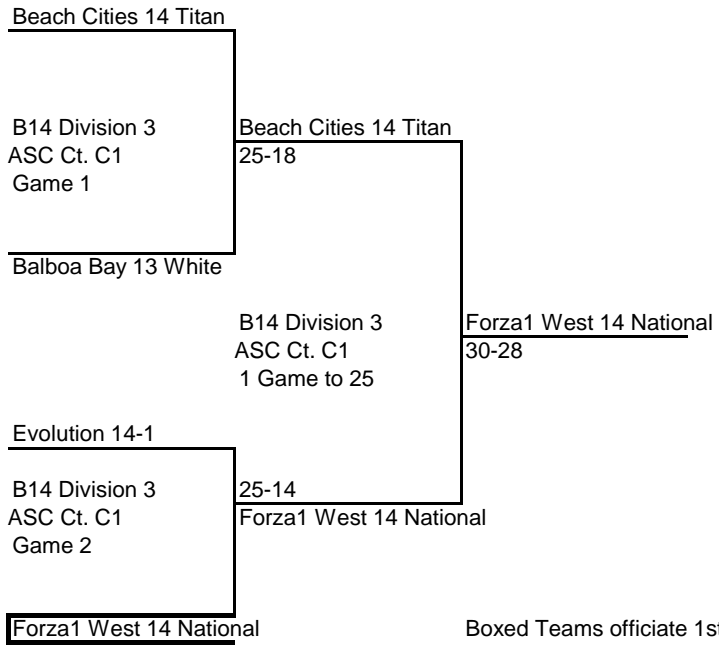

Boxed Teams officiate 1st playoff match
Losing team officiates next match