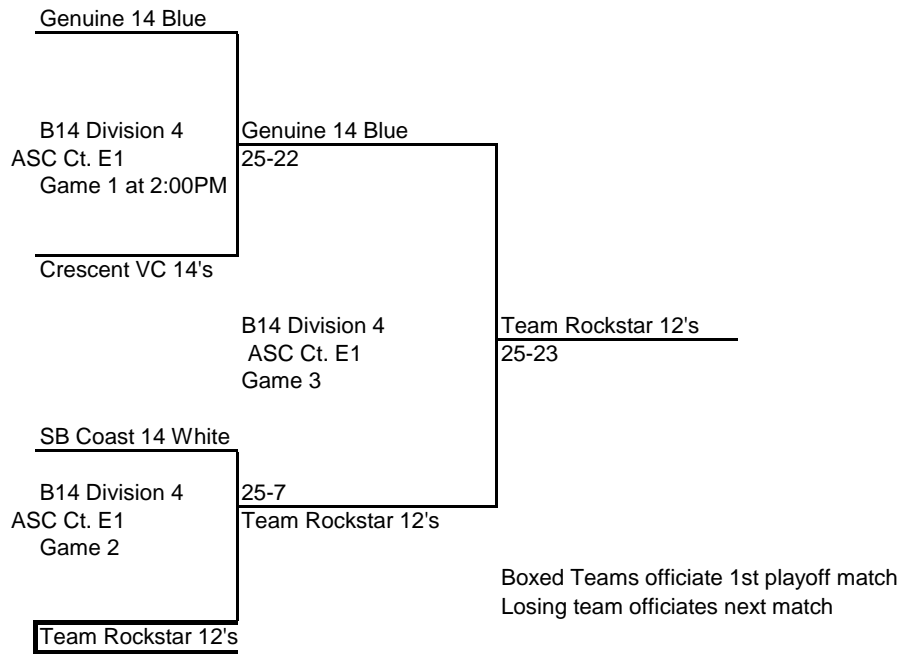

Div 1A Pool 1	14 and Under	Match W	Match L	Game W	Game L	Match %	Game %	Pt Ratio	Finish
Balboa Bay 14 Blue		3		6	1	100.00	85.71	1.25	1
A4 Volley 14 Purple		1	2	2	4	33.33	33.33	0.92	3
949 14 Black		2	1	5	2	66.67	71.43	1.15	2
SB Coast 14			3		6	0.00	0.00	0.72	4

	Match #1	1 vs 3	Game 1	Game 2	Game 3
ASC Ct. A1 8:00am	Balboa Bay 14 Blue		25	16	18
	949 14 Black		18	25	16
	Match #2	2 vs 4	Game 1	Game 2	Game 3
ASC Ct. A1 9:00am	A4 Volley 14 Purple		25	25	
	SB Coast 14		20	21	
	Match #3	1 vs 4	Game 1	Game 2	Game 3
ASC Ct. A1 10:00am	Balboa Bay 14 Blue		25	25	
	SB Coast 14		14	17	
	Match #4	2 vs 3	Game 1	Game 2	Game 3
ASC Ct. A1 11:00am	A4 Volley 14 Purple		26	20	
	949 14 Black		28	25	
	Match #5	3 vs 4	Game 1	Game 2	Game 3
ASC Ct. A1 12noon	949 14 Black		25	25	
	SB Coast 14		18	18	
	Match #6	1 vs 2	Game 1	Game 2	Game 3
ASC Ct. A1 1:00pm	Balboa Bay 14 Blue		25	25	
	A4 Volley 14 Purple		18	19	

Ref: A4 Volley 14 Purple

Ref: Balboa Bay 14 Blue

Ref: 949 14 Black

Ref: Balboa Bay 14 Blue

Ref: A4 Volley 14 Purple

Ref: SB Coast 14