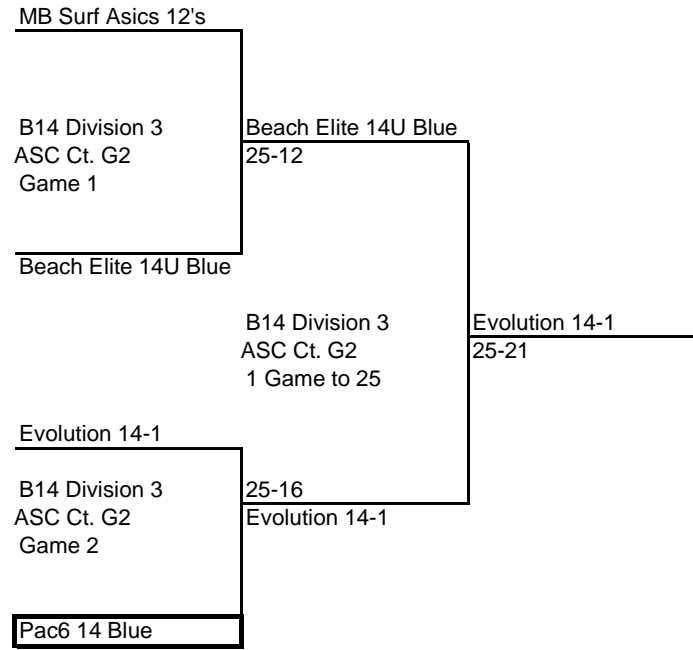

Boxed Teams officiate 1st playoff match
Losing team officiates next match