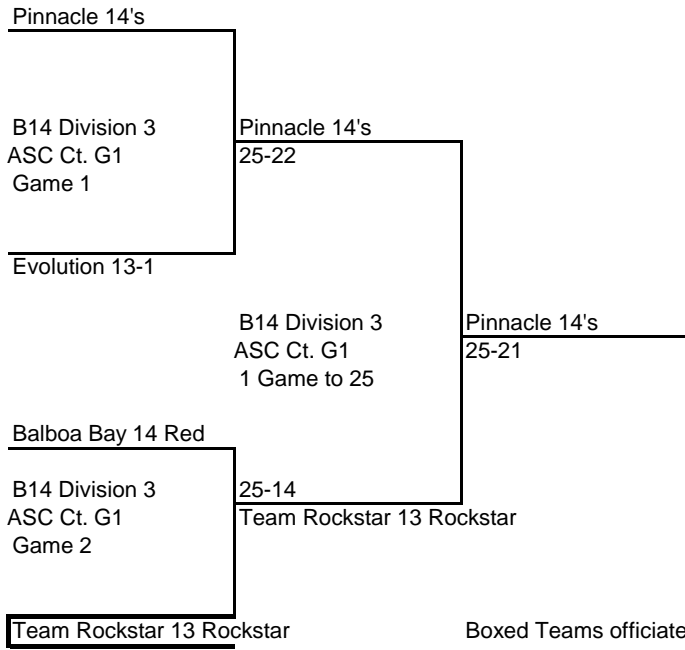

Boxed Teams officiate 1st playoff match
Losing team officiates next match