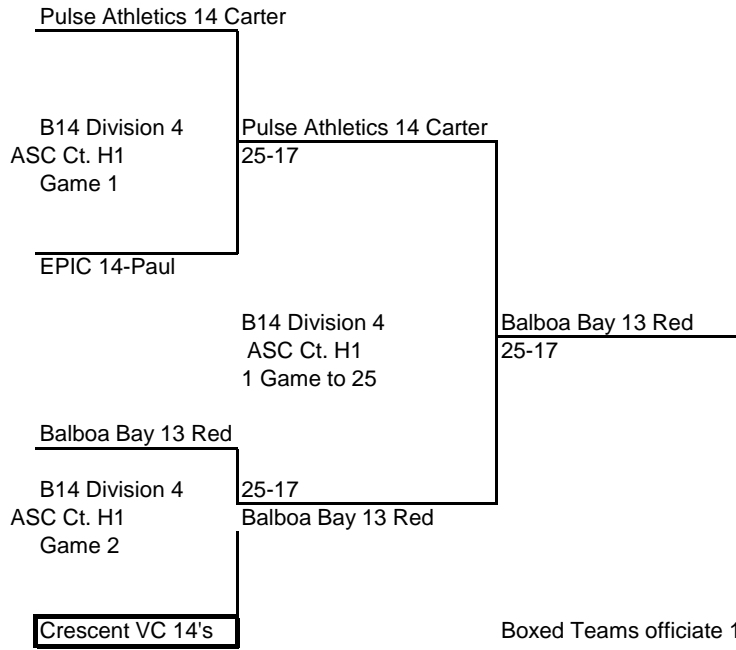

Boxed Teams officiate 1st playoff match
Losing team officiates next match