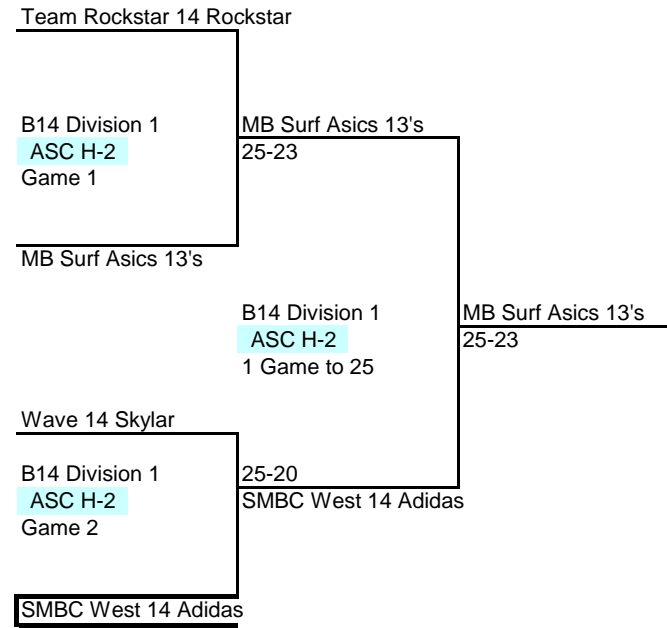

Boxed Teams officiate 1st playoff match
Losing team officiates next match