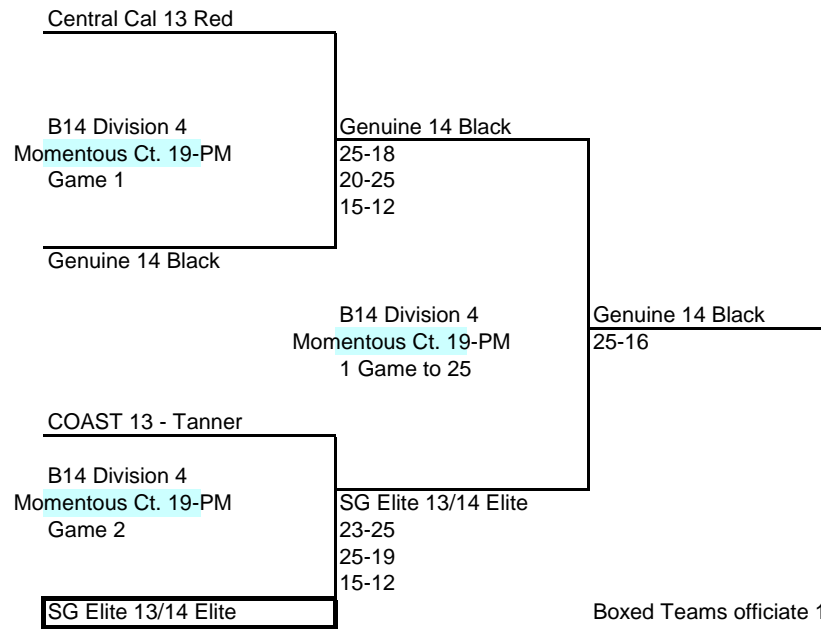

Boxed Teams officiate 1st playoff match
Losing team officiates next match