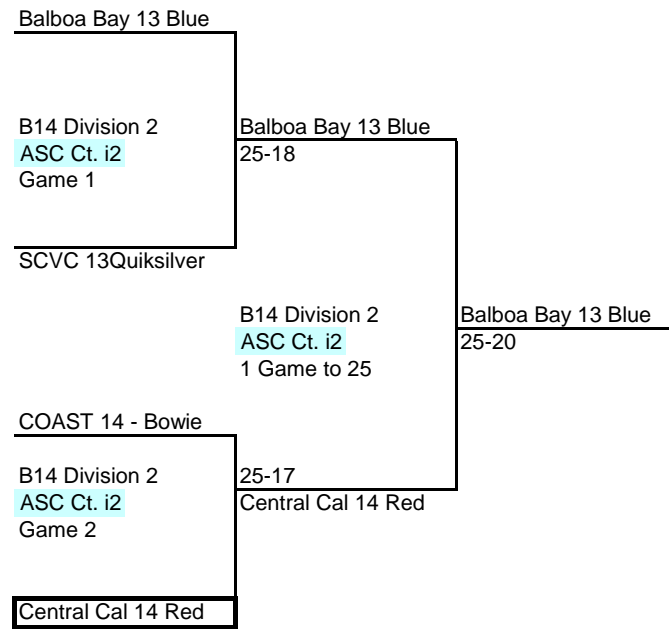

Boxed Teams officiate 1st playoff match
Losing team officiates next match