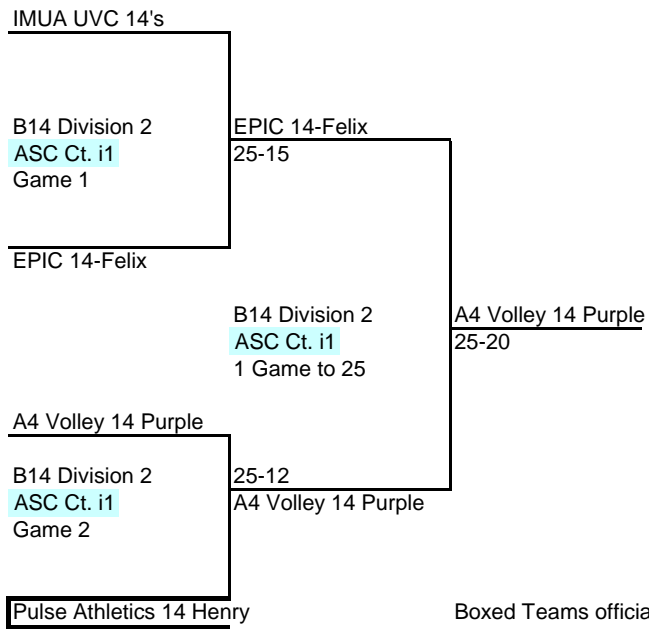

Boxed Teams officiate 1st playoff match
Losing team officiates next match