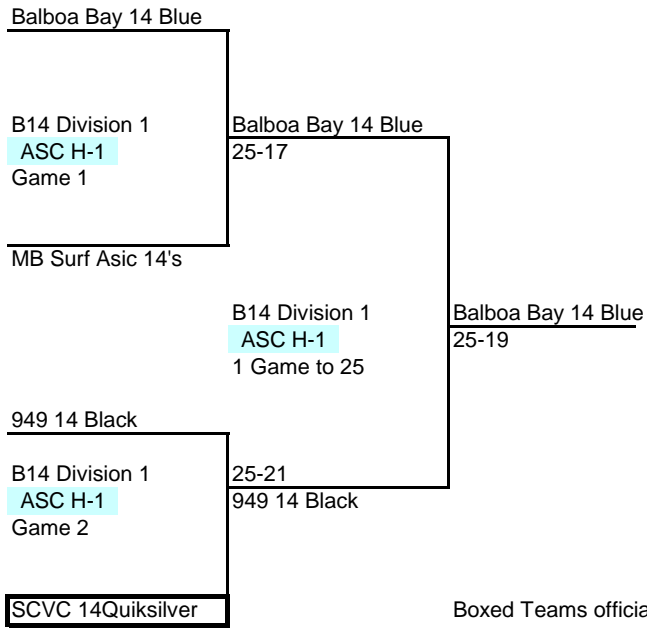

Boxed Teams officiate 1st playoff match
Losing team officiates next match