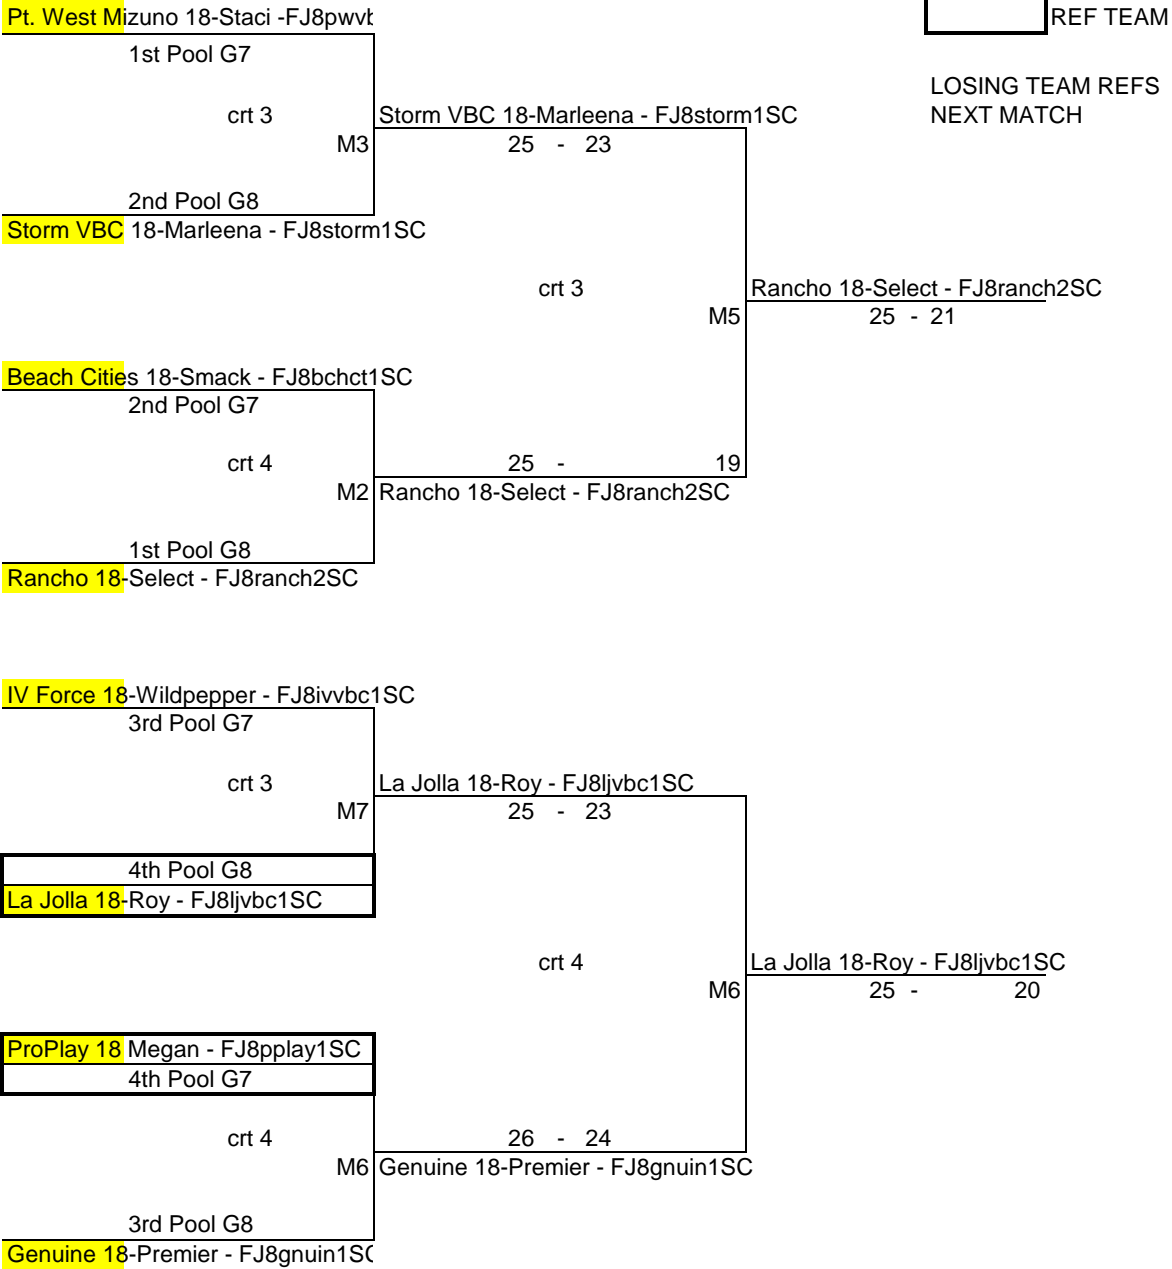

1 game to 25 pts, switch at 13pts