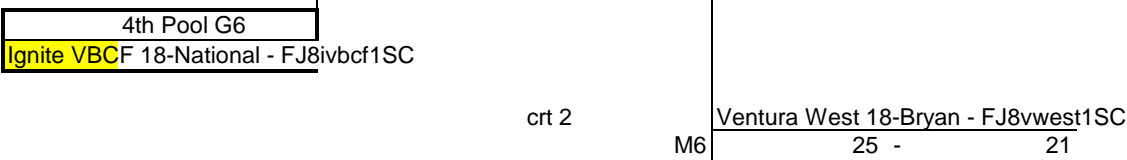

Momentous 18-Dan - FJ8mmtsc1SC

3rd Pool G2

Momentous 18-Dan - FJ8mmtsc1SC

1 game to 25 pts, switch at 13pts

1 game to 25 pts, switch at 13pts

Horizon VBC 18-Wong - FJ8h REF TEAM

LOSING TEAM REFS
NEXT MATCH

Ventura West 18-Bryan - FJ8vwest1SC

1 game to 25 pts, switch at 13pts

AGE GROUP	G18s	DATE	5/19/2019
Saddleback VBC	Crt 1 & Crt 2	Silver Pools 1 & 2	

1 game to 25 pts, switch at 13pts

AGE GROUP G18s
 Saddleback VBC crt 3 & crt 4

DATE 5/19/2019
Silver Pools 3 & 4