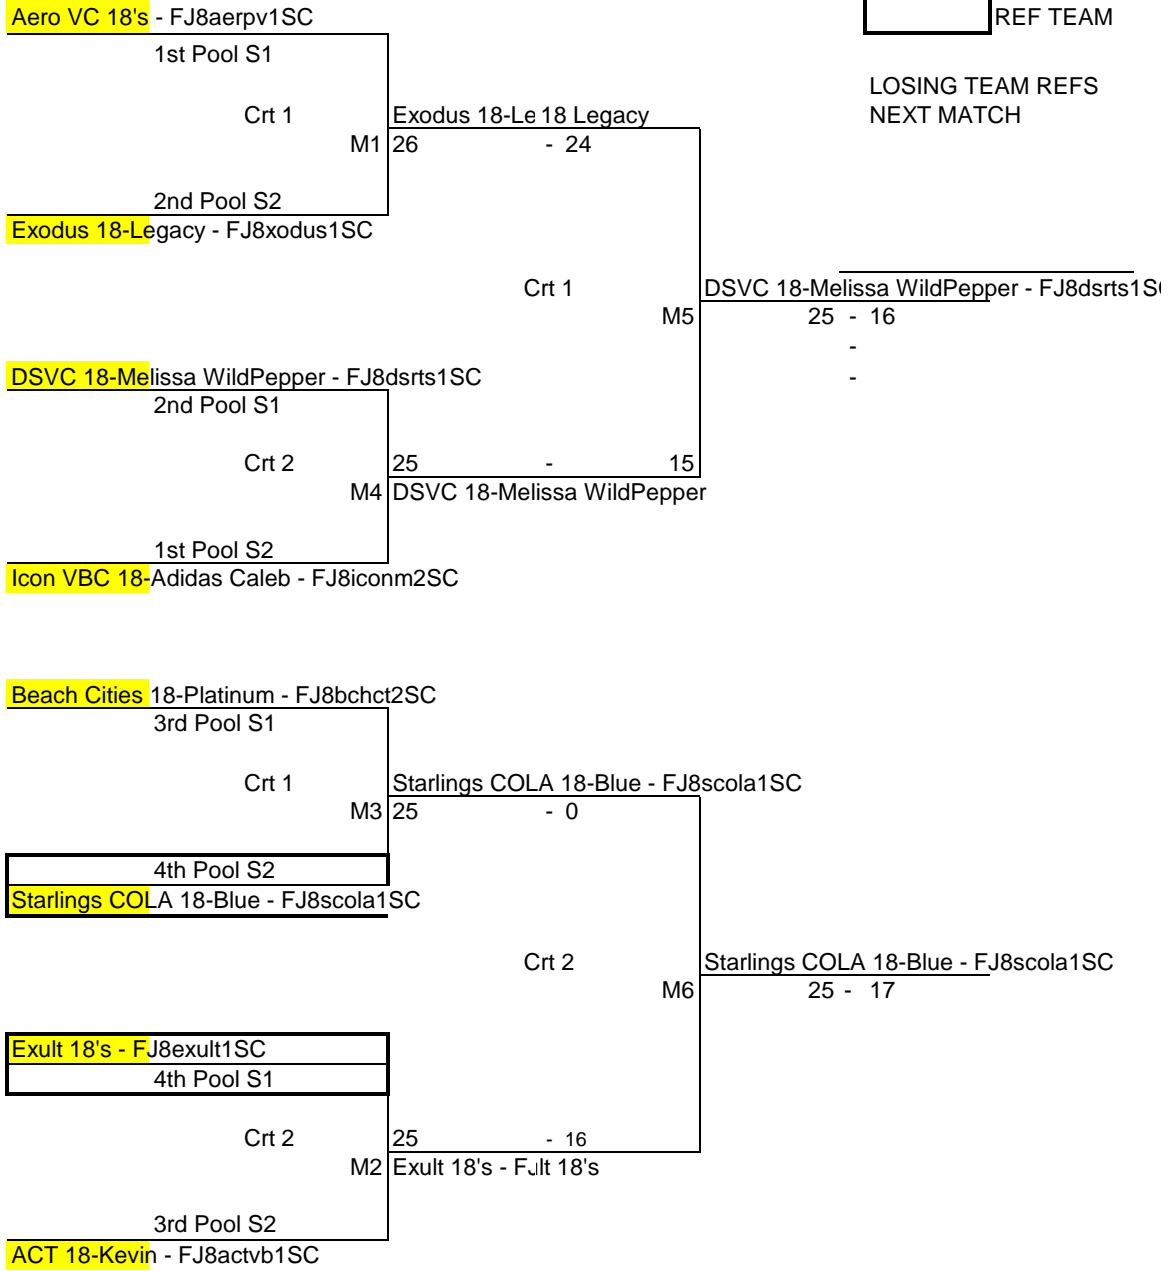

AGE GROUP	G18s	DATE	5/19/2019
Saddleback VBC	Crt 1 & Crt 2	Silver Pools 1 & 2	

1 game to 25 pts, switch at 13pts