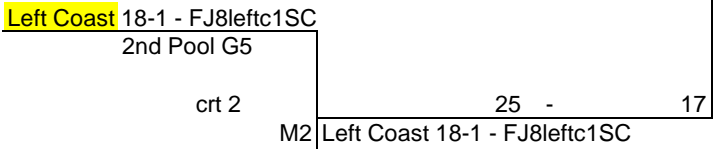

LOSING TEAM REFS
NEXT MATCH