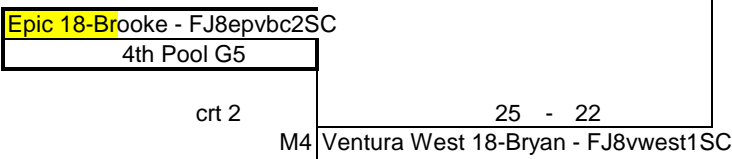

LOSING TEAM REFS
NEXT MATCH