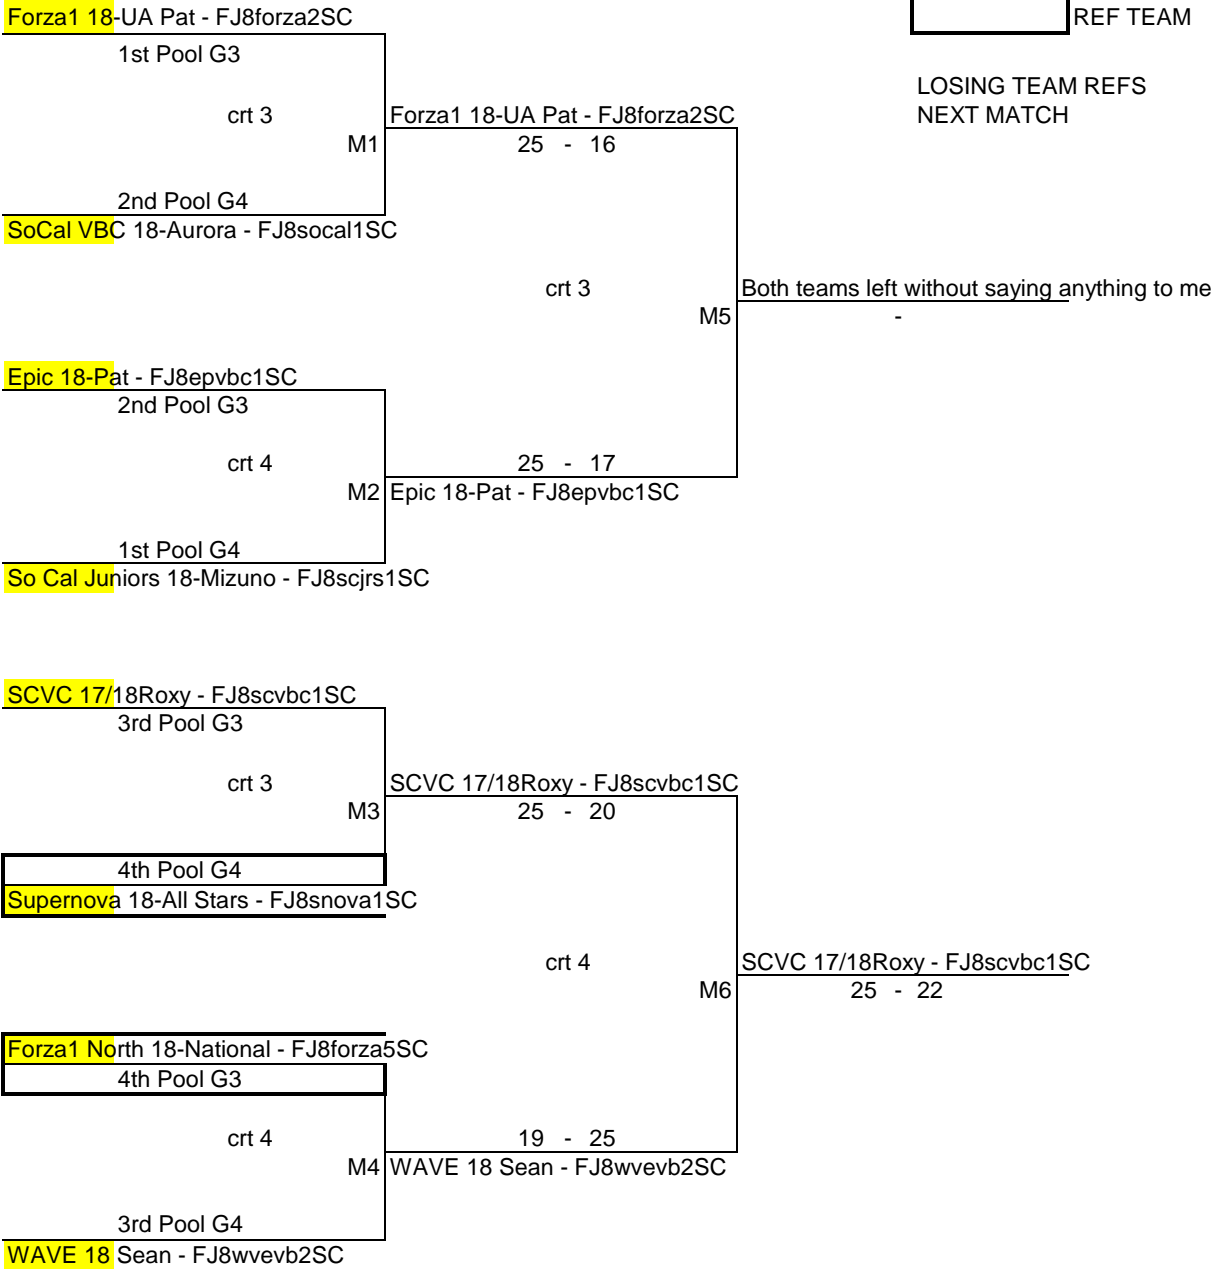

1 game to 25 pts, switch at 13pts