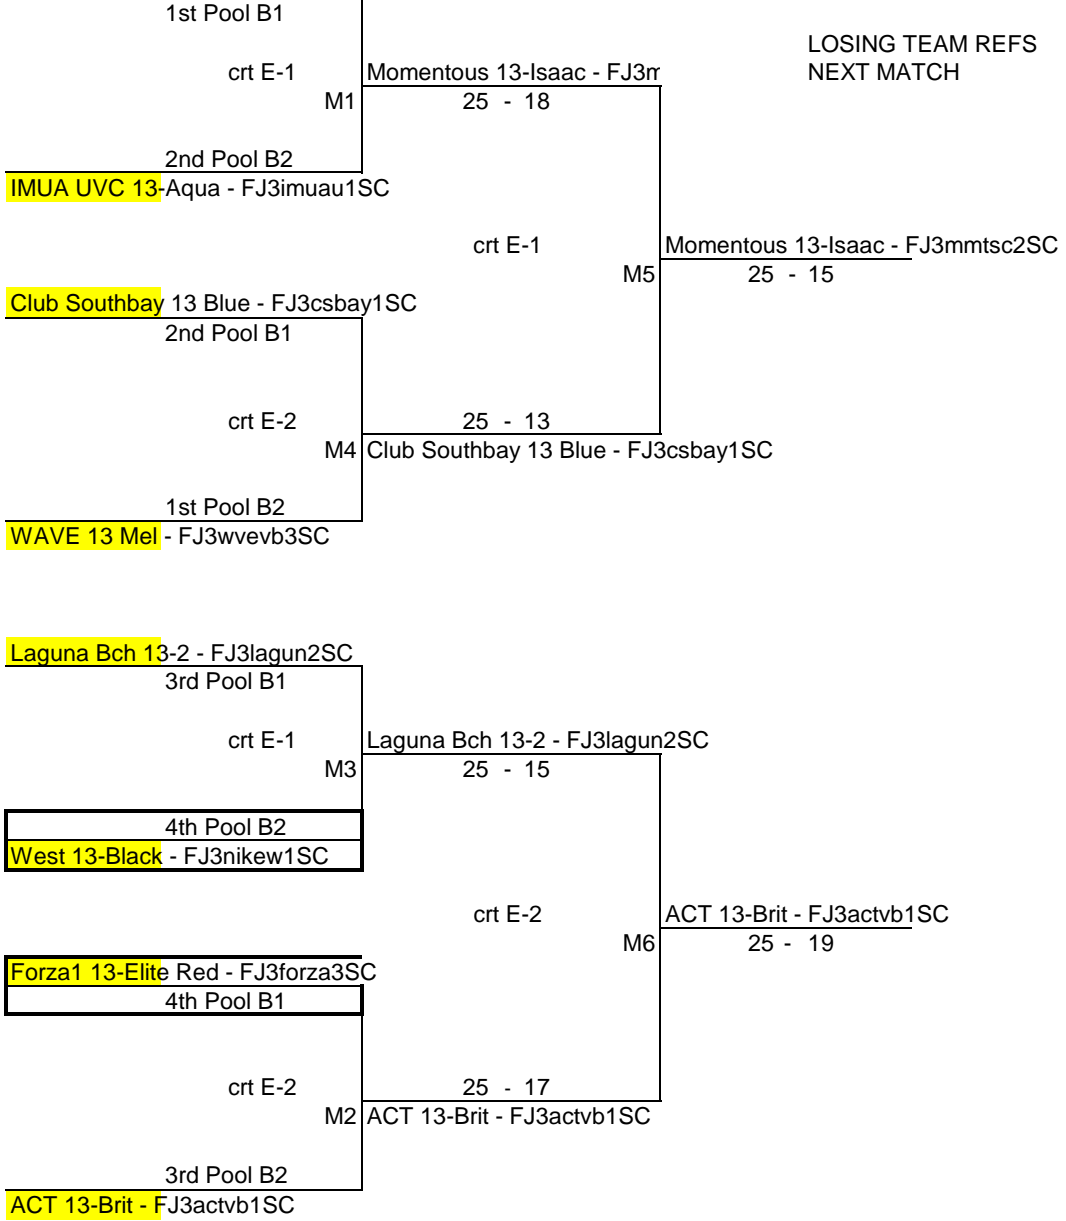

Momentous 13-Isaac - FJ3mmtsc:

REF TEAM

LOSING TEAM REFS
NEXT MATCH