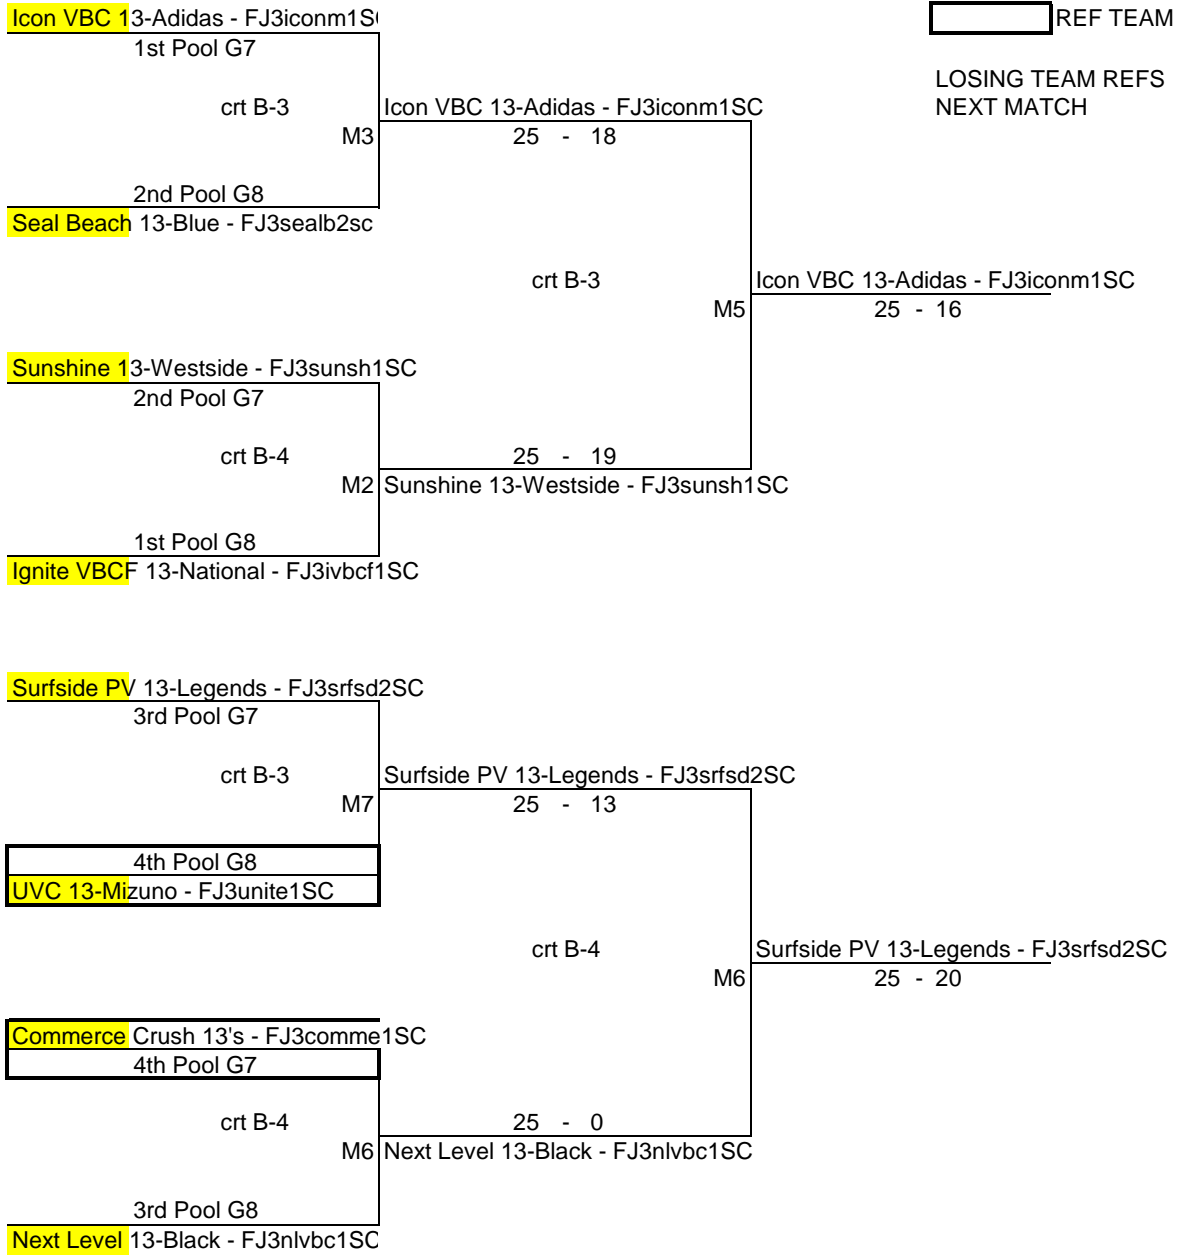

M4

25 - 18

Epic 13-Mike - FJ3epvbc1SC

3rd Pool G6

Epic 13-Mike - FJ3epvbc1SC

LOSING TEAM REFS
NEXT MATCH

AGE GROUP	G13s	DATE	5/19/2019
ASC	crt B-3 & crt B-4	Gold Pools 7 & 8	

Laguna Bch 13-1 - FJ3lagun1SC