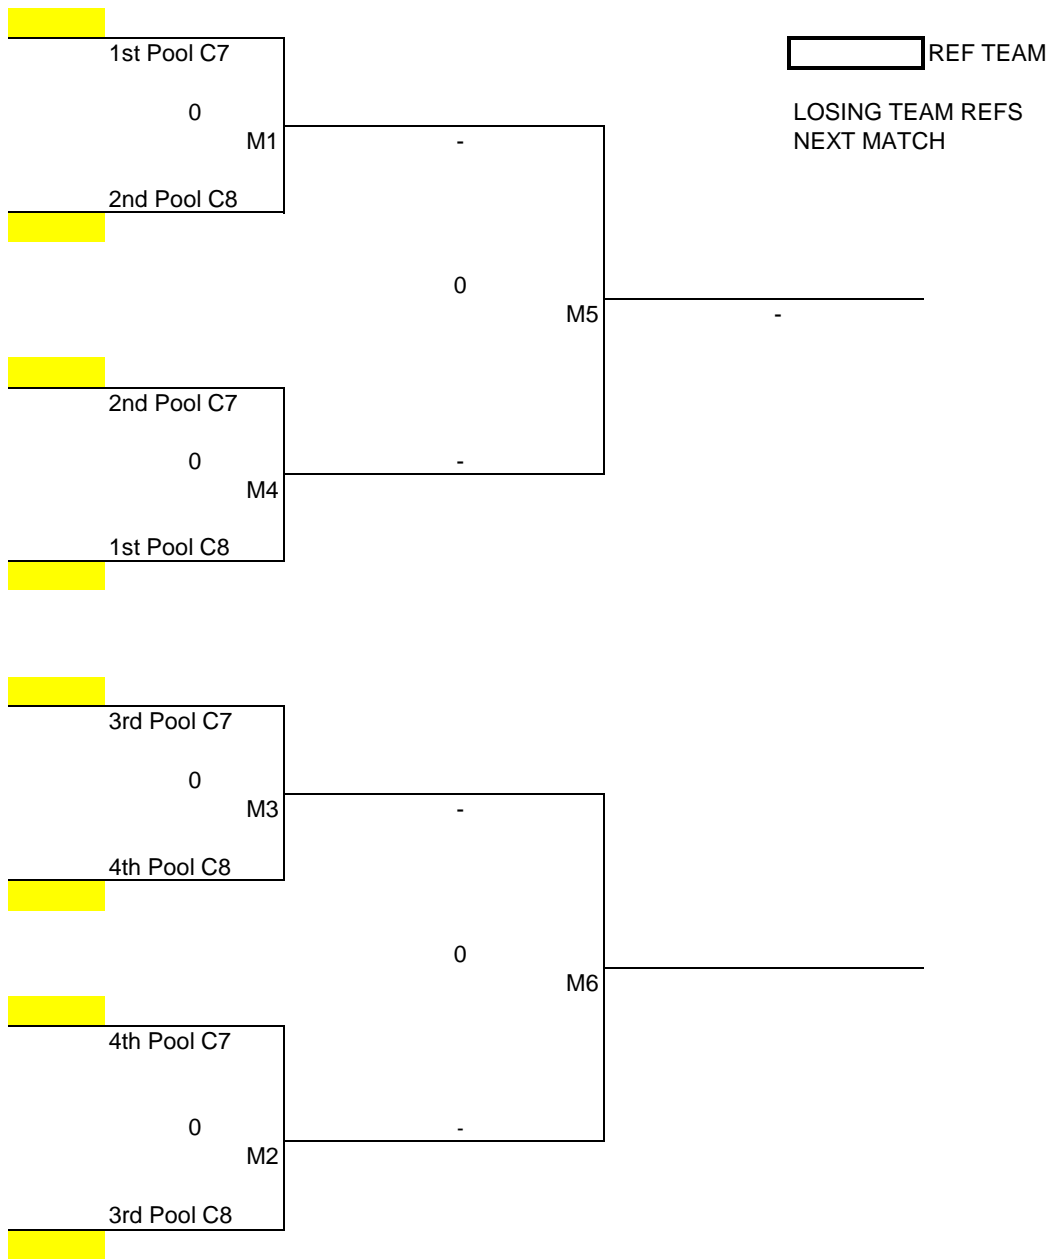

AGE GROUP G13s

DATE 5/19/2019
DIV Copper Pools 7 & 8