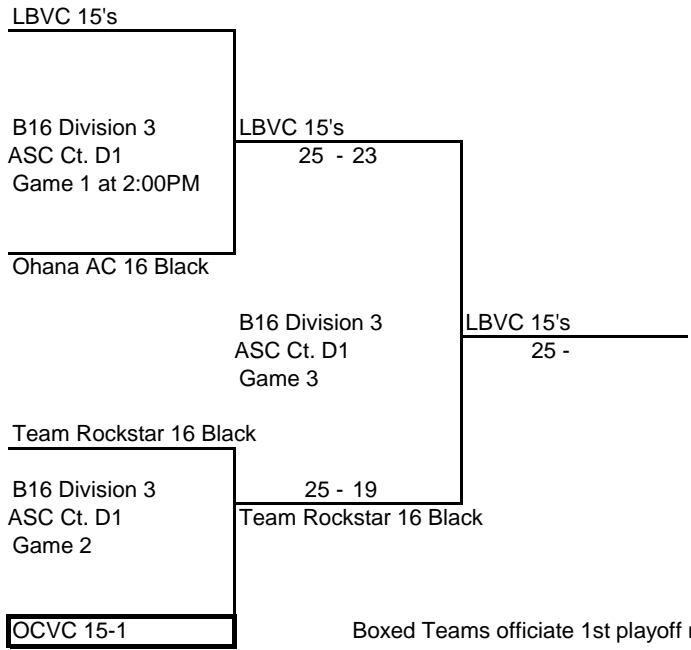

Boxed Teams officiate 1st playoff match
Losing team officiates next match