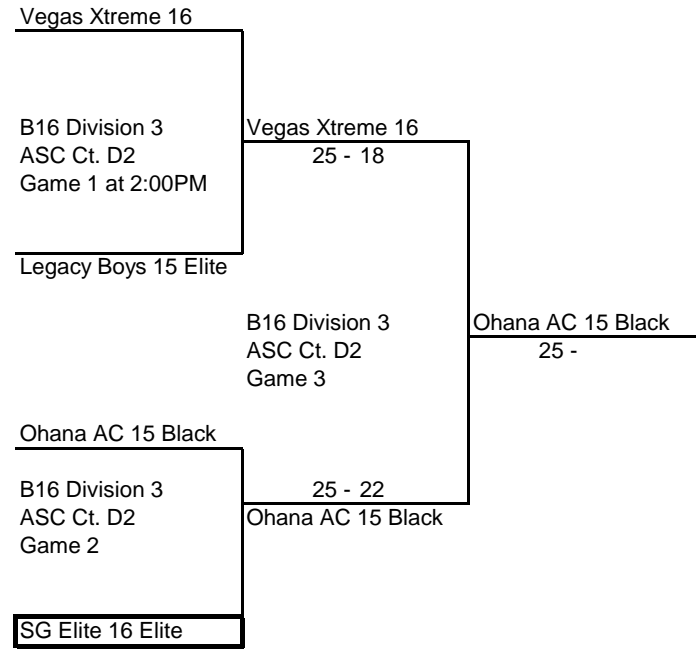

Boxed Teams officiate 1st playoff match
Losing team officiates next match