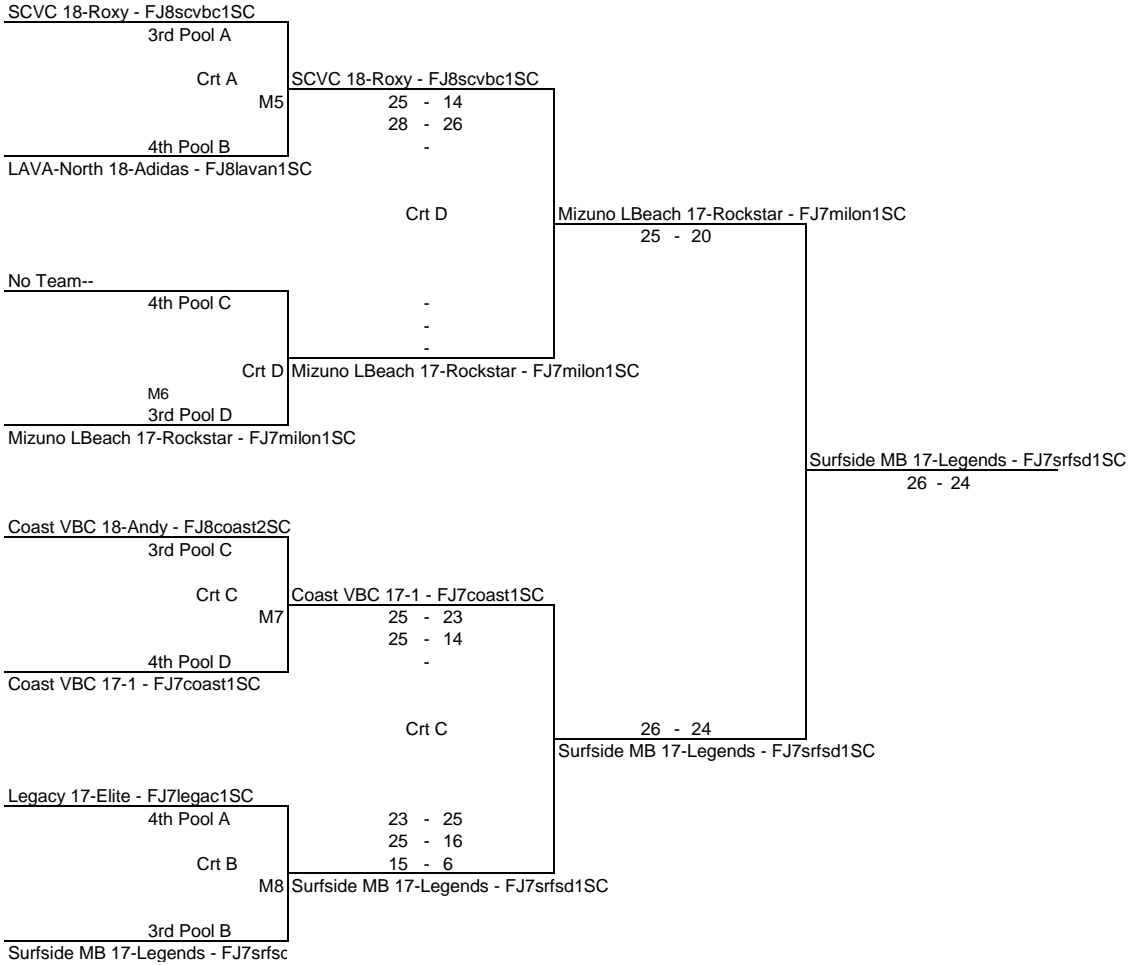

<u>Actyve 18-Mizuno - FJ8actyv1SC</u>		
2nd Pool A	M4	<u>Forza1 North 17-Under Armour - FJ7forzn1SC</u>
Crt B		
1st Pool B		
<u>Forza1 North 17-Under Armour - FJ7forzn1SC</u>		
		25 - 12
		22 - 25
		15 - 11

<u>A4 Volley 17-Purple - FJ7a4vol1SC</u>		
1st Pool C	M3	<u>A4 Volley 17-Purple - FJ7a4vol1SC</u>
Crt C		
2nd Pool D		
<u>Coast VBC 17-Rodrigo - FJ7coast2SC</u>		
		25 - 17
		26 - 24
		-

<u>Golden West 17-Asics - FJ7gldwt1SC</u>		
2nd Pool C	M2	<u>Epic 17-Steve - F7Jepvbc1SC</u>
Crt D		
1st Pool D		
<u>Epic 17-Steve - F7Jepvbc1SC</u>		
		25 - 21
		15 - 25
		15 - 12

AGE GROUP 18's
UPPER BRACKET

DATE 2/4/2018
Division 4

Club H 17-Adidas - FJ7cbhvb1SC		
3rd Pool A	M5	Pacific Jrs 18-Ren - FJ8pacjr1SC
Crt A		
4th Pool B		
Pacific Jrs 18-Ren - FJ8pacjr1SC		25 - 21 25 - 13 -

LAVA-West 17-Adidas - FJ7lavaw1SC		
4th Pool A	M8	LAVA-West 17-Adidas - FJ7lavaw1SC
Crt B		
3rd Pool B		
Sunshine 18-South Bay - FJ8sunsh2SC		25 - 20 25 - 21 -

SoCal VBC 18-Lianne - FJ8social1SC		
3rd Pool C	M7	SoCal VBC 18-Lianne - FJ8social1SC
Crt C		
4th Pool D		
BYE		25 - 0 25 - 0 -