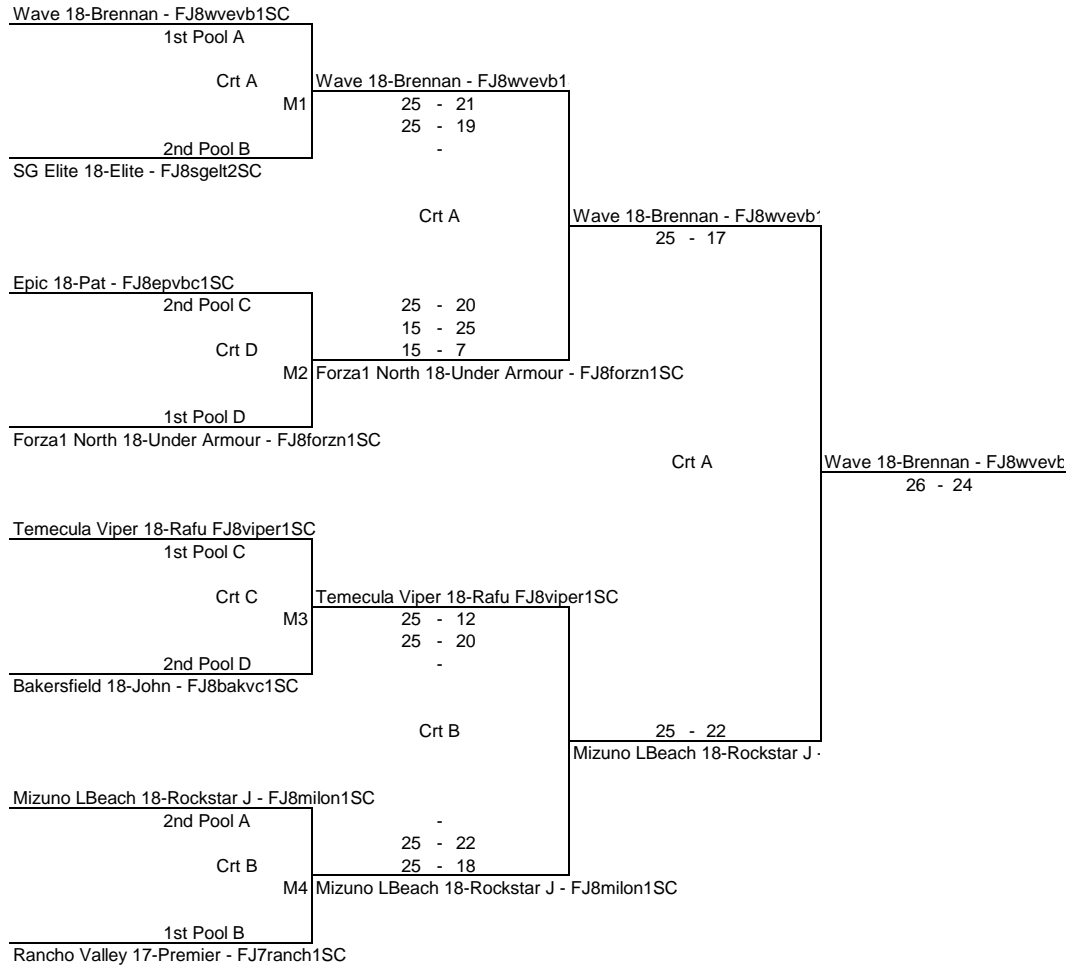

AGE GROUP 18's
UPPER BRACKET

DATE 2/4/2018
Division 1

AGE GROUP 18's
UPPER BRACKET

DATE 2/4/2018
DIV Division 2

AGE GROUP 18's
UPPER BRACKET

DATE 2/4/2018 1st and 2nd
Division 3

1st and 2nd

<u>Seal Beach 17-Black - FJ7sealb1SC</u>		
1st Pool A	M1	<u>Seal Beach 17-Black - FJ7sealb</u>
Crt A		
2nd Pool B		
<u>Golden West 18-Asics - FJ8gldwt1SC</u>		
		24 - 26
		25 - 18
		15 - 11

<u>Actyve 18-Mizuno - FJ8actyv1SC</u>		
2nd Pool A	M4	<u>Forza1 North 17-Under Armour - FJ7forzn1SC</u>
Crt B		
1st Pool B		
<u>Forza1 North 17-Under Armour - FJ7forzn1SC</u>		
		25 - 12
		22 - 25
		15 - 11

<u>A4 Volley 17-Purple - FJ7a4vol1SC</u>		
1st Pool C	M3	<u>A4 Volley 17-Purple - FJ7a4vol1SC</u>
Crt C		
2nd Pool D		
<u>Coast VBC 17-Rodrigo - FJ7coast2SC</u>		
		25 - 17
		26 - 24
		-

<u>Golden West 17-Asics - FJ7gldwt1SC</u>		
2nd Pool C	M2	<u>Epic 17-Steve - F7Jepvbc1SC</u>
Crt D		
1st Pool D		
<u>Epic 17-Steve - F7Jepvbc1SC</u>		
		25 - 21
		15 - 25
		15 - 12