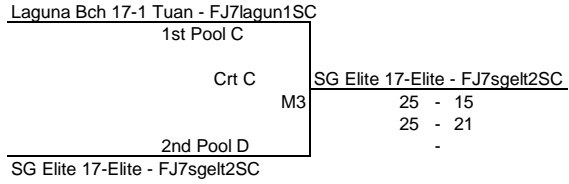

AGE GROUP 18's
UPPER BRACKET

DATE 2/4/2018
Division 4