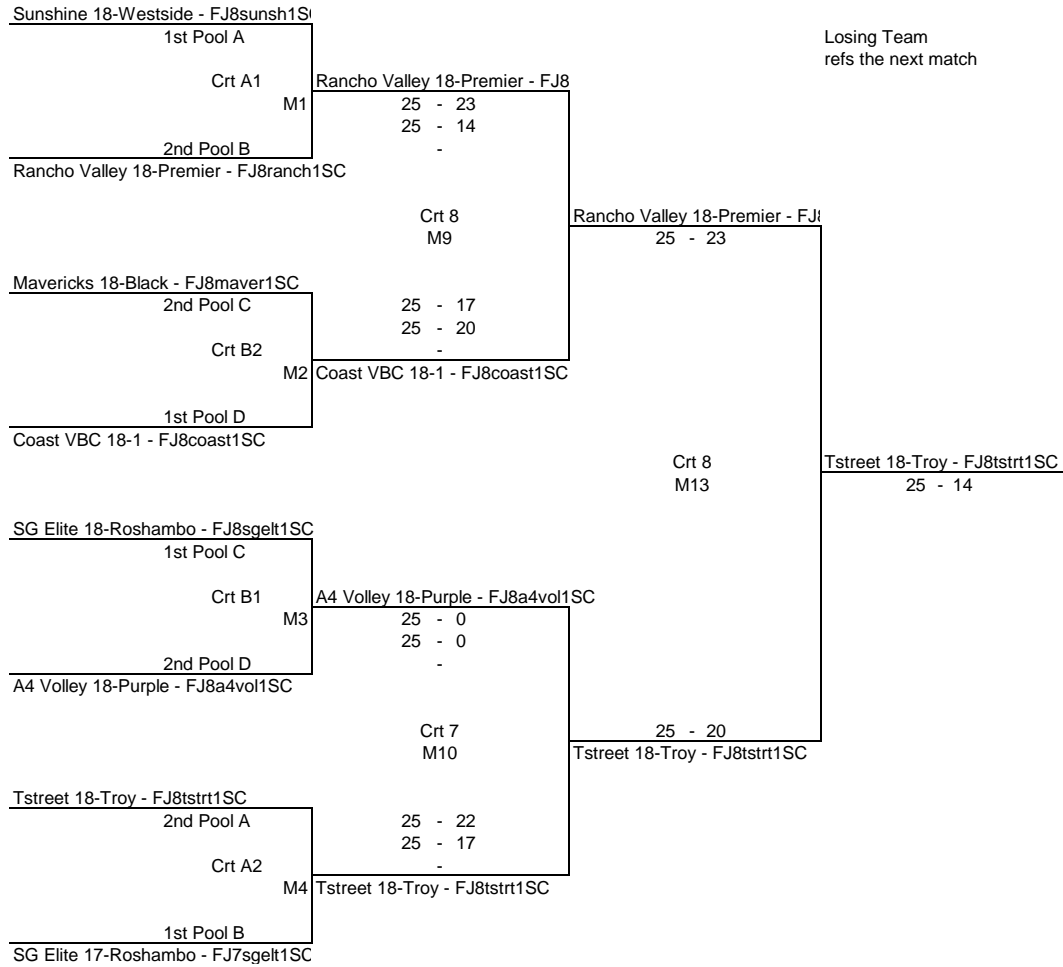

AGE GROUP 18's
UPPER BRACKET

DATE 2/4/2018
Division 1

AGE GROUP 18's
UPPER BRACKET

DATE 2/4/2018
DIV Division 2

AGE GROUP 18's
UPPER BRACKET

DATE 2/4/2018 1st and 2nd
Division 3

1st and 2nd

<u>Seal Beach 17-Black - FJ7sealb1SC</u>		
1st Pool A	M1	<u>Seal Beach 17-Black - FJ7sealb</u>
Crt A		
2nd Pool B		
<u>Golden West 18-Asics - FJ8gldwt1SC</u>		
		24 - 26
		25 - 18
		15 - 11

<u>Actyve 18-Mizuno - FJ8actyv1SC</u>		
2nd Pool A	M4	<u>Forza1 North 17-Under Armour - FJ7forzn1SC</u>
Crt B		
1st Pool B		
<u>Forza1 North 17-Under Armour - FJ7forzn1SC</u>		
		25 - 12
		22 - 25
		15 - 11

<u>A4 Volley 17-Purple - FJ7a4vol1SC</u>		
1st Pool C	M3	<u>A4 Volley 17-Purple - FJ7a4vol1SC</u>
Crt C		
2nd Pool D		
<u>Coast VBC 17-Rodrigo - FJ7coast2SC</u>		
		25 - 17
		26 - 24
		-

<u>Golden West 17-Asics - FJ7gldwt1SC</u>		
2nd Pool C	M2	<u>Epic 17-Steve - F7Jepvbc1SC</u>
Crt D		
1st Pool D		
<u>Epic 17-Steve - F7Jepvbc1SC</u>		
		25 - 21
		15 - 25
		15 - 12