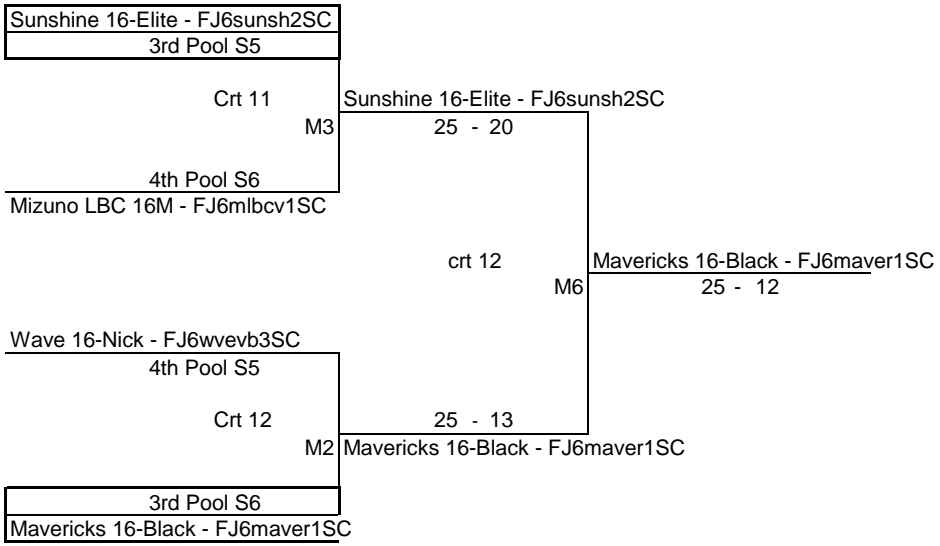

AGE GROUP	16's	DATE	6/16/2018
Momentous SC	crt 11 & crt 12		Silver Pools 5 & 6

REF TEAM
LOSING TEAM REFS
NEXT MATCH