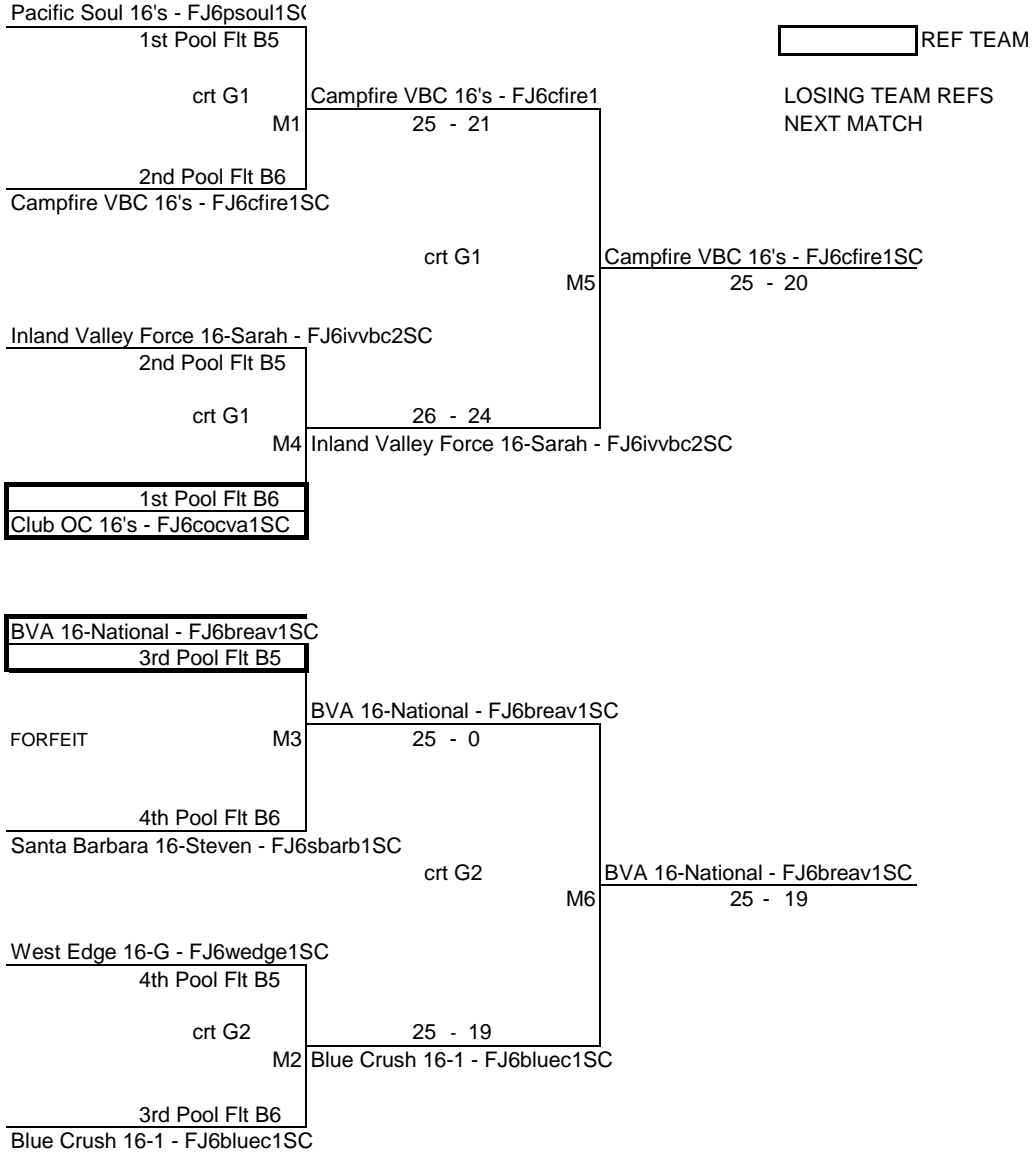

Mavericks 16-Green - FJ6maver2SC

Mavericks 16-Green - FJ6maver2SC
25 - 22

Golden West 16-Brooke - FJ6gldwt3SC

Evolution Elite 16-Girls - FJ6evelt1SC

crt 18

M6

Evolution Elite 16-Girls - FJ6evelt1SC
25 - 16

Seal Beach 16-White - FJ6sealb3SC