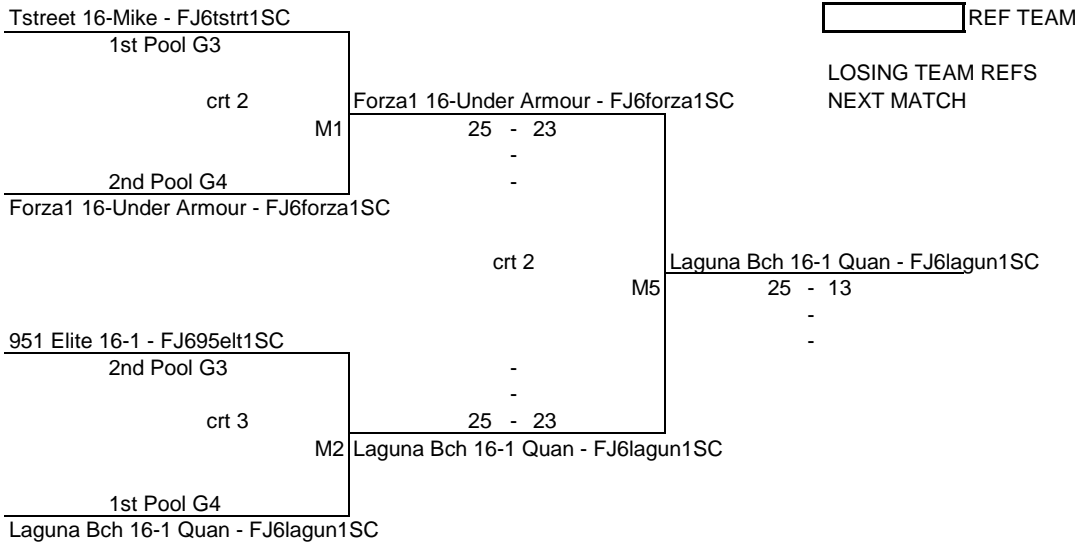

AGE GROUP	16's	DATE	6/16/2018
Momentous SC	crt 2 & crt 3		Gold Pools 3 & 4

☐ REF TEAM
LOSING TEAM REFS
NEXT MATCH