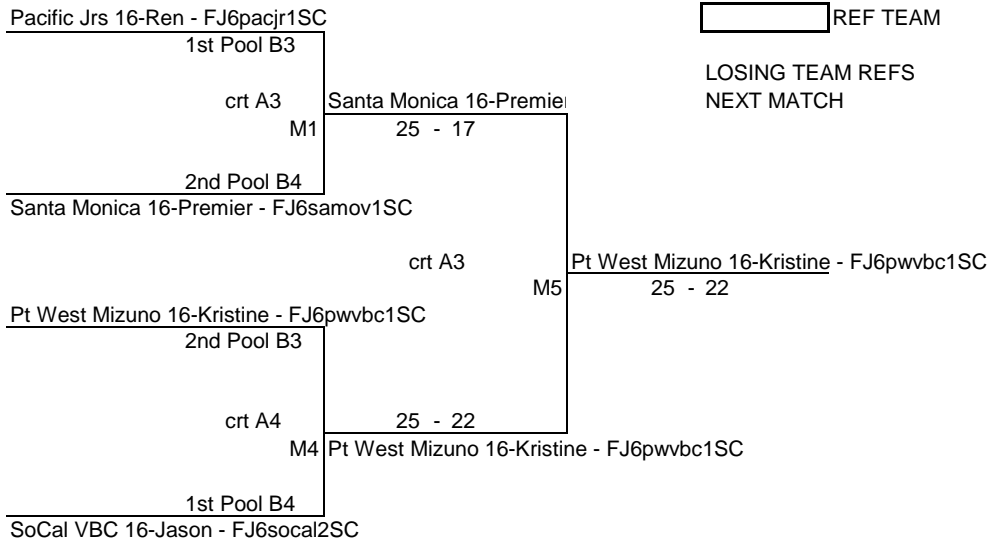

ASC	AGE GROUP	16's	DATE	6/16/2018
		crt A3 & crt A4		Bronze Pools 3 & 4

REF TEAM
LOSING TEAM REFS
NEXT MATCH