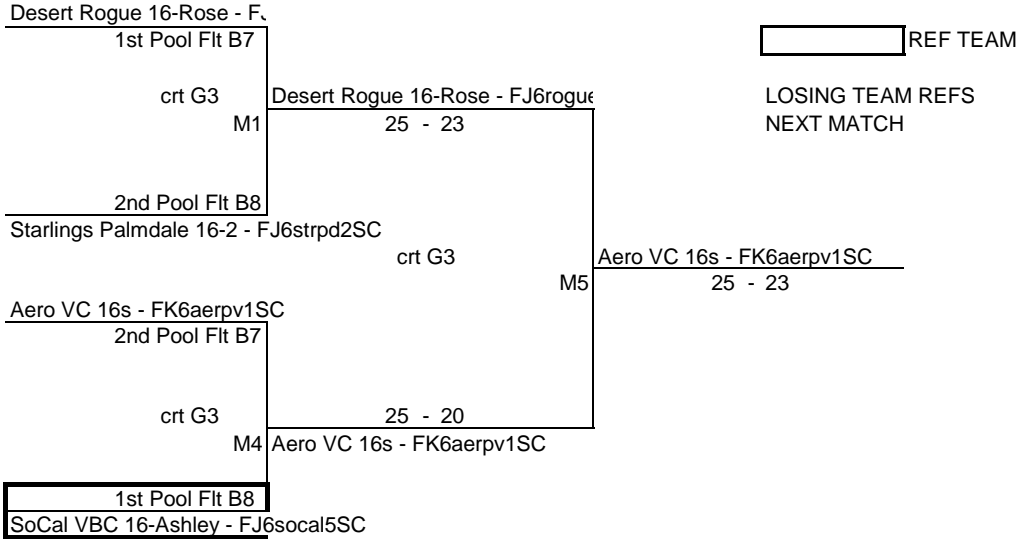

Mavericks 16-Green - FJ6maver2SC

Mavericks 16-Green - FJ6maver2SC
25 - 22

Golden West 16-Brooke - FJ6gldwt3SC

Evolution Elite 16-Girls - FJ6evelt1SC

crt 18

M6

Evolution Elite 16-Girls - FJ6evelt1SC
25 - 16

Seal Beach 16-White - FJ6sealb3SC

AGE GROUP	16's	DATE	6/16/2018
ASC	crt H1 & crt H2	Flight C Pools 1 & 2	

Laguna Bch 16-Richie/Tuan - F

1st Pool Flt C1

crt H1

M1

Starlings Oak Hills 16-KK - FJ6str

27 - 25

2nd Pool Flt C2