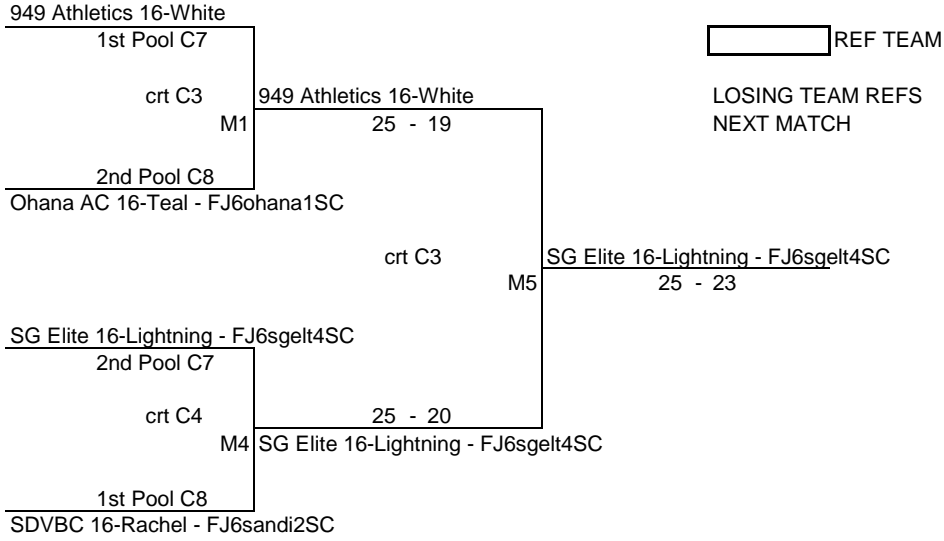

AGE GROUP	16's	DATE	6/16/2018
ASC	crt C3 & crt C4	DIV	Copper Pools 7 & 8