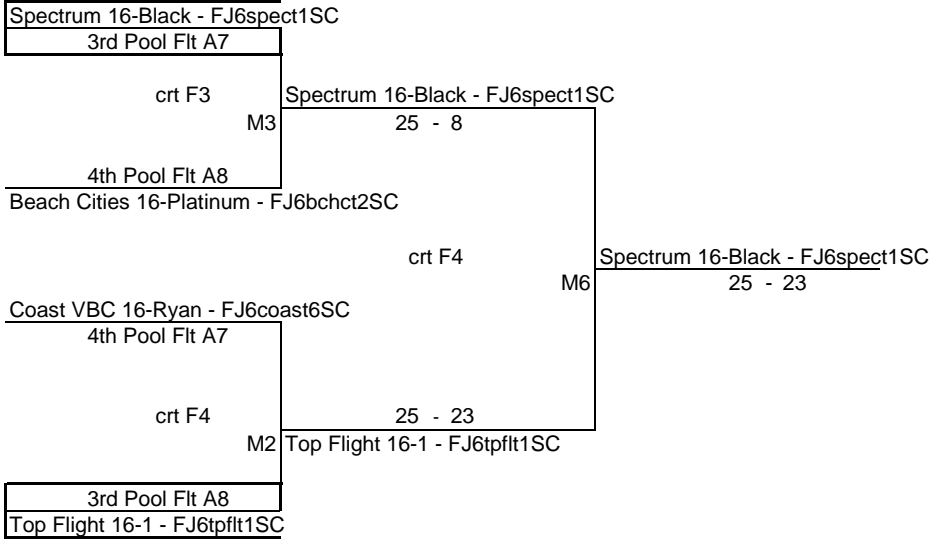

REF TEAM
LOSING TEAM REFS
NEXT MATCH