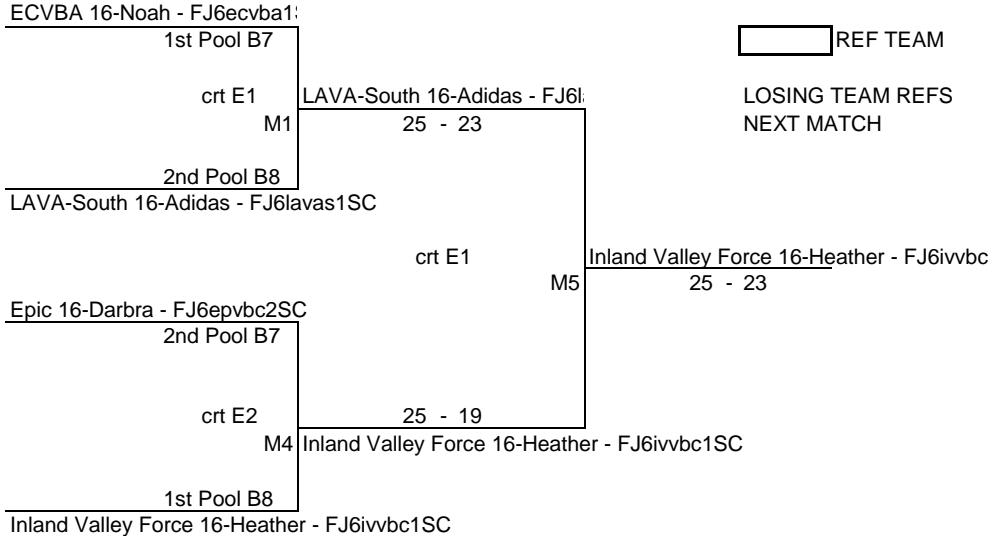

VCVC 16-Jon - FJ6VCVBC2SC

crt 4

CHV 16-Caitlyn - FJ6clubh1SC

25 - 20

Tstreet 16-Jacob - FJ6tstrt3SC

4th Pool B5

crt 4

M2

CHV 16-Caitlyn - FJ6clubh1SC

25 - 18

3rd Pool B6

CHV 16-Caitlyn - FJ6clubh1SC

AGE GROUP	16's	DATE	6/16/2018
ASC	crt E1 & crt E2	DIV	Bronze Pools 7 & 8

AGE GROUP	16's	DATE	6/16/2018
ASC	crt B1 & crt B2	Copper Pools 1 & 2	