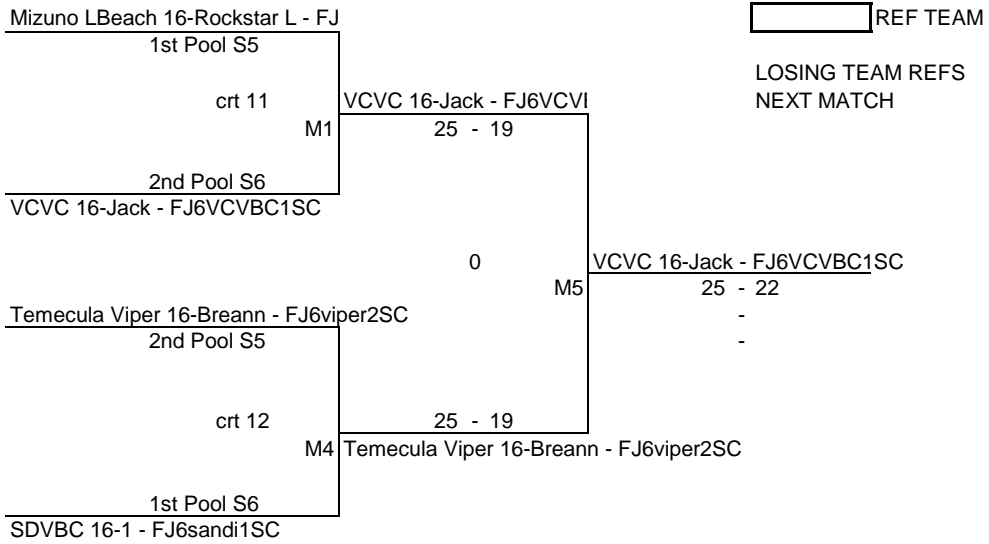

Forza1 North 16-National Red- FJ6forzn2SC

Forza1 North 16-National Red- FJ6forzn2SC

25 - 18

REF TEAM

LOSING TEAM REFS
NEXT MATCH

REF TEAM

LOSING TEAM REFS
NEXT MATCH

AGE GROUP	16's	DATE	6/16/2018
Momentous SC	crt 11 & crt 12		Silver Pools 5 & 6