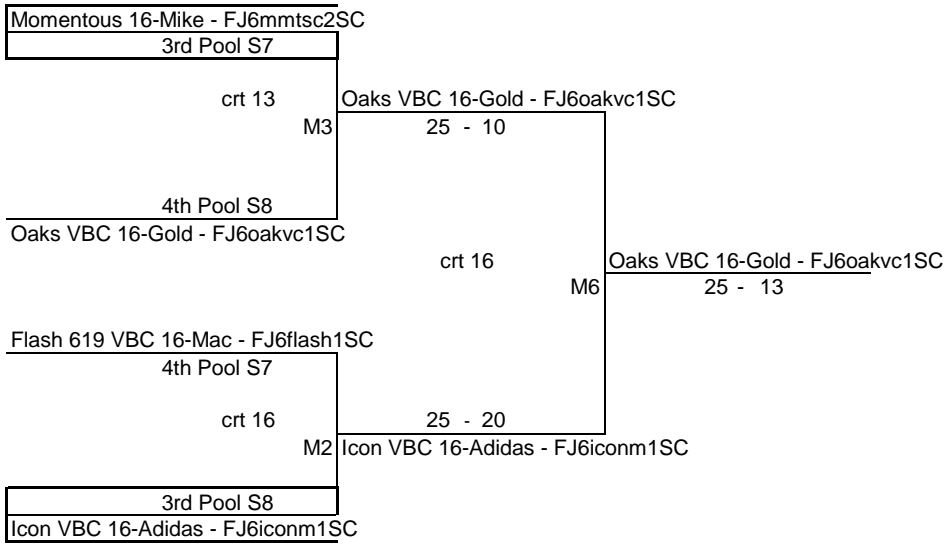

REF TEAM
LOSING TEAM REFS
NEXT MATCH