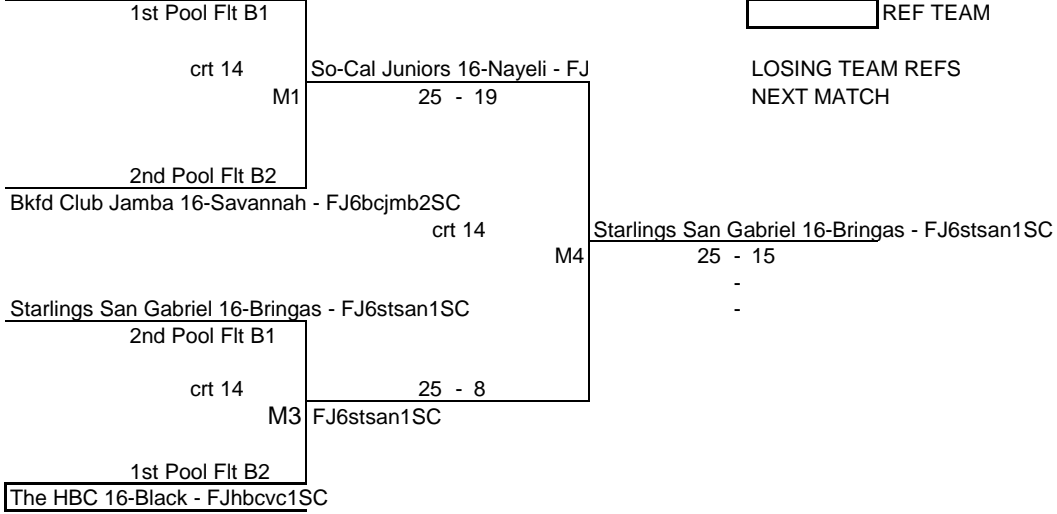

Wave 16-Dana - FJ6wvevb5SC

4th Pool Flt A5

crt F2

M2 25 - 19

3rd Pool Flt A6

Pacific Jrs 16-Elite - FJ6pacjr2SC

Pacific Jrs 16-Elite - FJ6pacjr2SC

REF TEAM
LOSING TEAM REFS
NEXT MATCH

AGE GROUP	16's	DATE	6/16/2018
Momentous SC	crt 14 & crt 15		Flight B Pools 1 & 2

So-Cal Juniors 16-Nayeli - FJ6:

Mizuno LBeach 16/15-Runbird - FJ6milon3SC

After 5 Sports 16-Set 4 Life FJ6

Arcadia VBC 16's - FJ6arcad
25 - 0