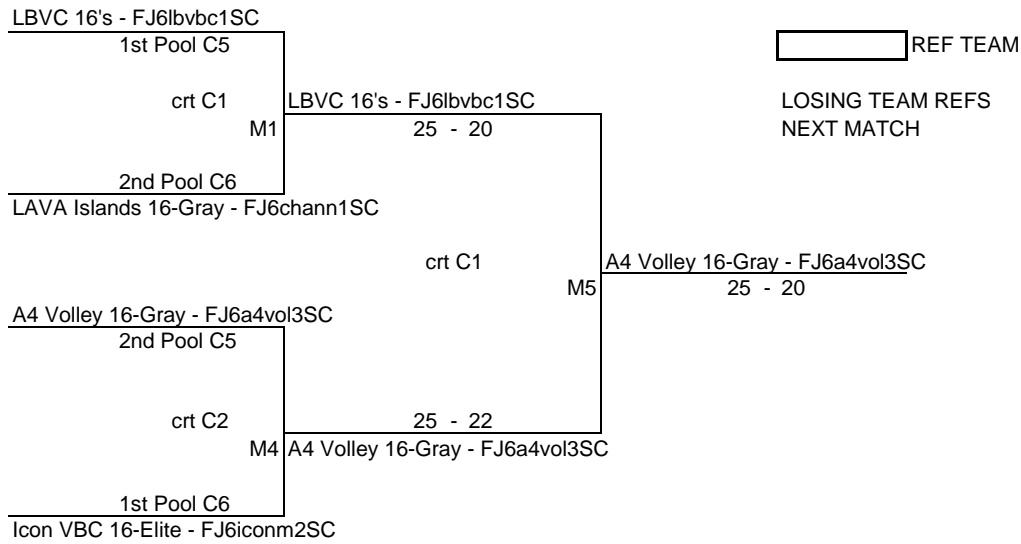

M3 25 - 18

4th Pool C4

SAVC 16-Legends Aaron - FJ6savbc1SC

crt B4

Beach Cities 16-Smack - FJ6bchct1SC

M6 25 - 19

Beach Cities 16-Smack - FJ6bchct1SC

4th Pool C3

crt B4

25 - 8

M2

Beach Cities 16-Smack - FJ6bchct1SC

3rd Pool C4

Golden West 16-Black - FJ6gldwt2SC

REF TEAM

LOSING TEAM REFS
NEXT MATCH