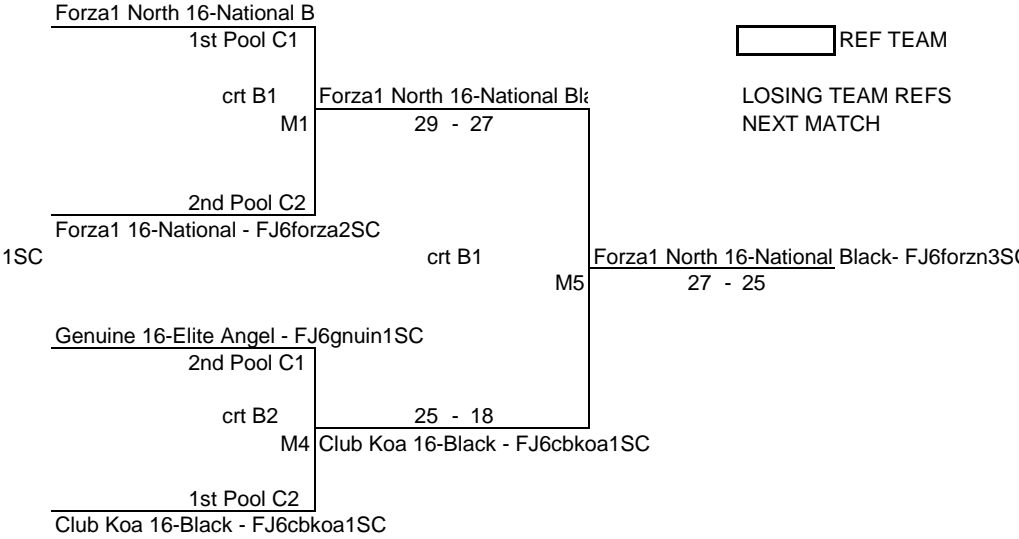

CHV 16-Caitlyn - FJ6clubh1SC

25 - 18

3rd Pool B6

CHV 16-Caitlyn - FJ6clubh1SC

AGE GROUP	16's	DATE	6/16/2018
ASC	crt E1 & crt E2	DIV	Bronze Pools 7 & 8

AGE GROUP	16's	DATE	6/16/2018
ASC	crt B1 & crt B2	Copper Pools 1 & 2	