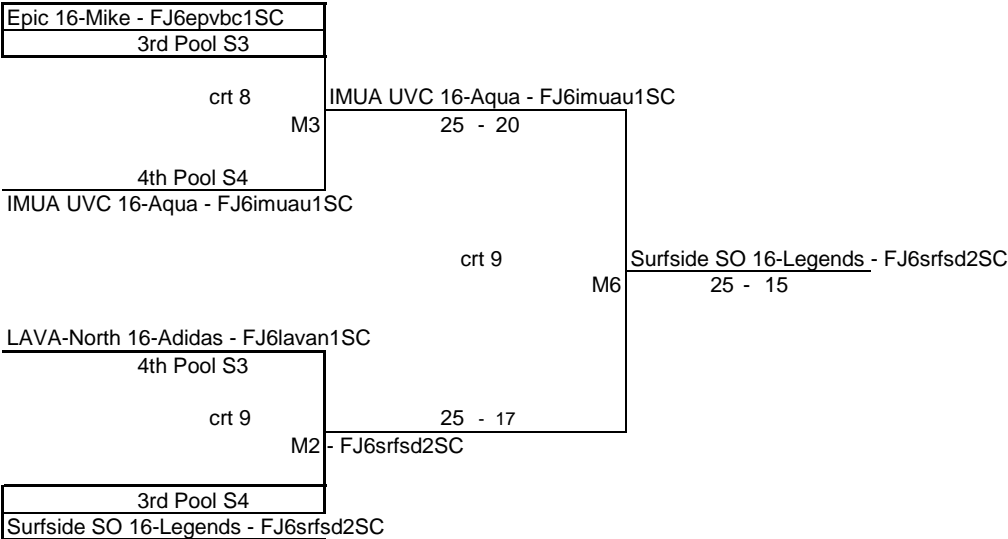

Forza1 North 16-National Red- FJ6forzn2SC

Forza1 North 16-National Red- FJ6forzn2SC

25 - 18

REF TEAM

LOSING TEAM REFS
NEXT MATCH

REF TEAM

LOSING TEAM REFS
NEXT MATCH

AGE GROUP	16's	DATE	6/16/2018
Momentous SC	crt 11 & crt 12		Silver Pools 5 & 6