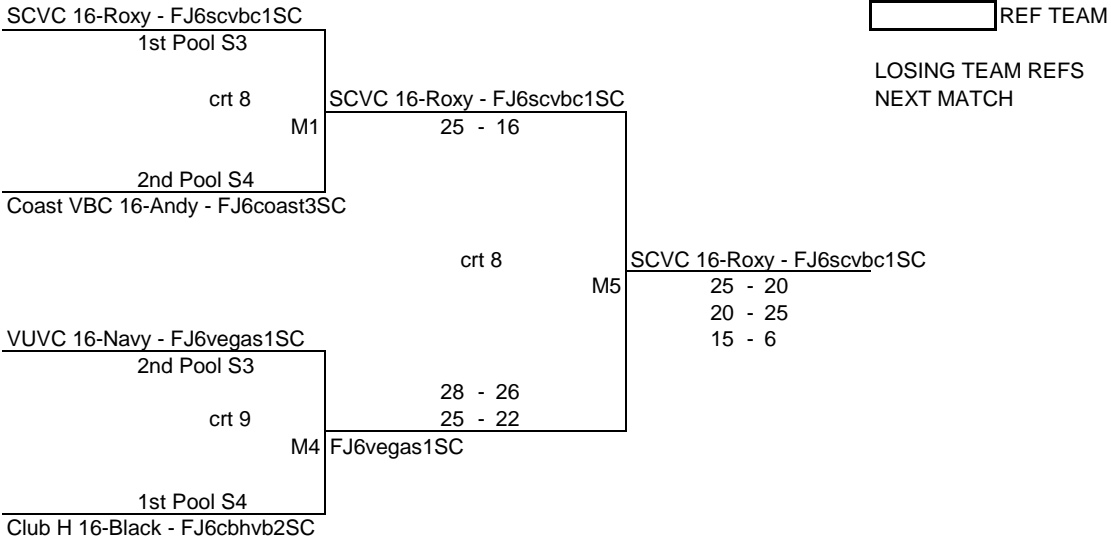

REF TEAM

LOSING TEAM REFS
NEXT MATCH