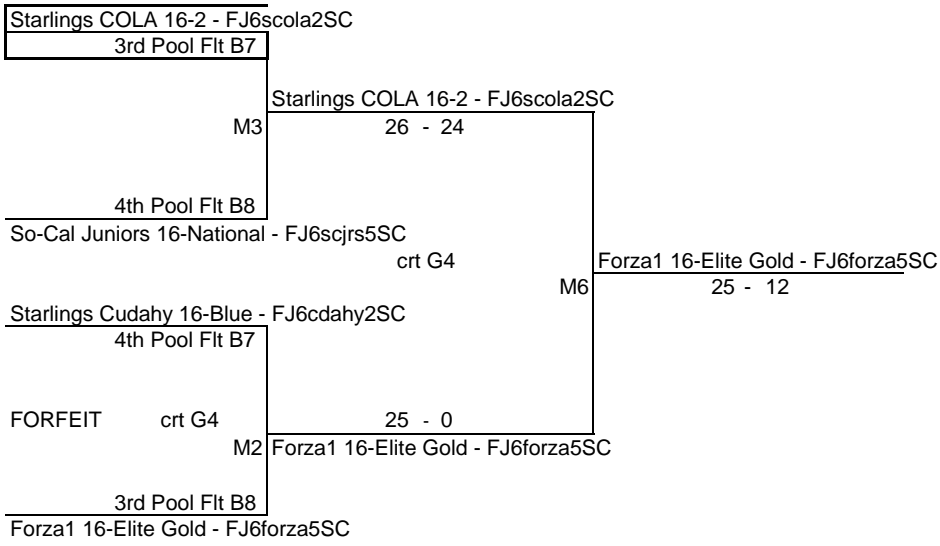

Mavericks 16-Green - FJ6maver2SC

Mavericks 16-Green - FJ6maver2SC
25 - 22

Golden West 16-Brooke - FJ6gldwt3SC

Evolution Elite 16-Girls - FJ6evelt1SC

crt 18

M6

Evolution Elite 16-Girls - FJ6evelt1SC
25 - 16

Seal Beach 16-White - FJ6sealb3SC

AGE GROUP	16's	DATE	6/16/2018
ASC	crt H1 & crt H2	Flight C Pools 1 & 2	

Laguna Bch 16-Richie/Tuan - F

1st Pool Flt C1

crt H1

M1

Starlings Oak Hills 16-KK - FJ6str

27 - 25

2nd Pool Flt C2