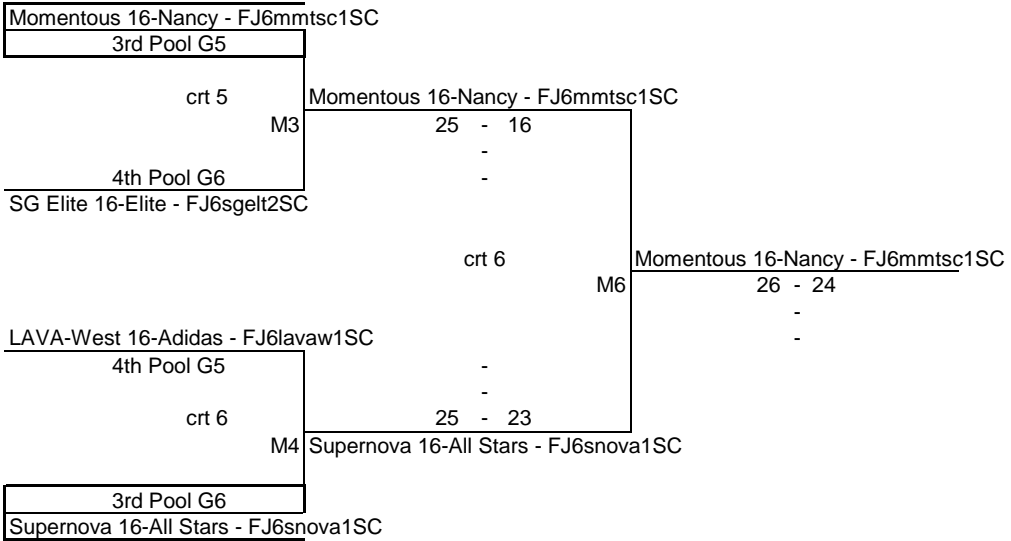

SG Elite 16-Roshambo - FJ6sgelt1SC

Sunshine 16-Westside - FJ6sunsh1SC							
3rd Pool G1			25	-	23		
Crt 1	M3	Sunshine 16-Westside - FJ6sunsh1SC	-				

Wave 16-Brent - FJ6wvevb1SC							
Crt 4	M6	Sunshine 16-Westside - FJ6sunsh1SC	25	-	12		

Surfside PV 16-Legends- FJ6srfsd1SC							
4th Pool G1			-				
Crt 4	M4	Surfside PV 16-Legends- FJ6srfsd1SC	25	-	0		

3rd Pool G2
A4 Volley 16-Purple - FJ6a4vol1SC

AGE GROUP	16's	DATE	6/16/2018
Momentous SC	crt 2 & crt 3		Gold Pools 3 & 4

REF TEAM
 LOSING TEAM REFS
 NEXT MATCH

AGE GROUP	16's	DATE	6/16/2018
Momentous SC	crt 5 & crt 6	Gold Pools 5 & 6	

AGE GROUP	16's	DATE	6/16/2018
Momentous SC	crt 7 & crt 10	Gold Pools 7 & 8	

Bkfd Club Jamba 16-Parker - FJ6b REF TEAM