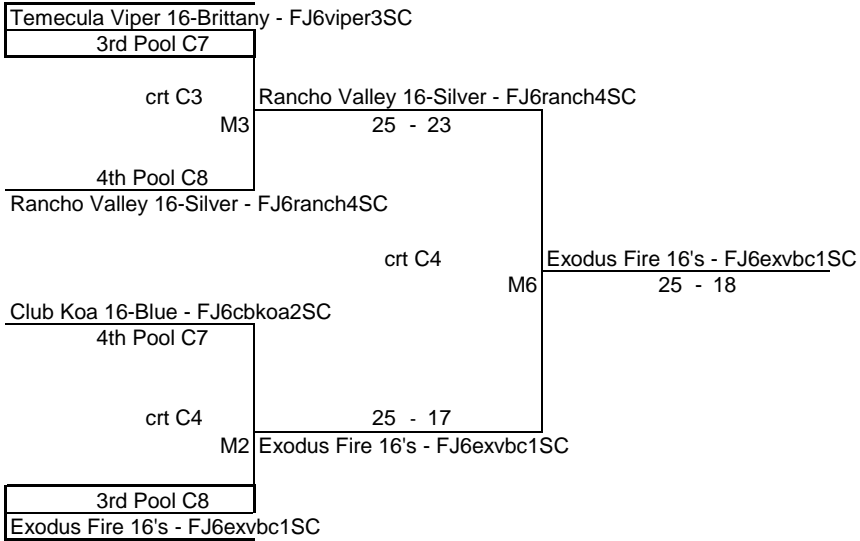

AGE GROUP	16's	DATE	6/16/2018
ASC	crt C3 & crt C4	DIV	Copper Pools 7 & 8