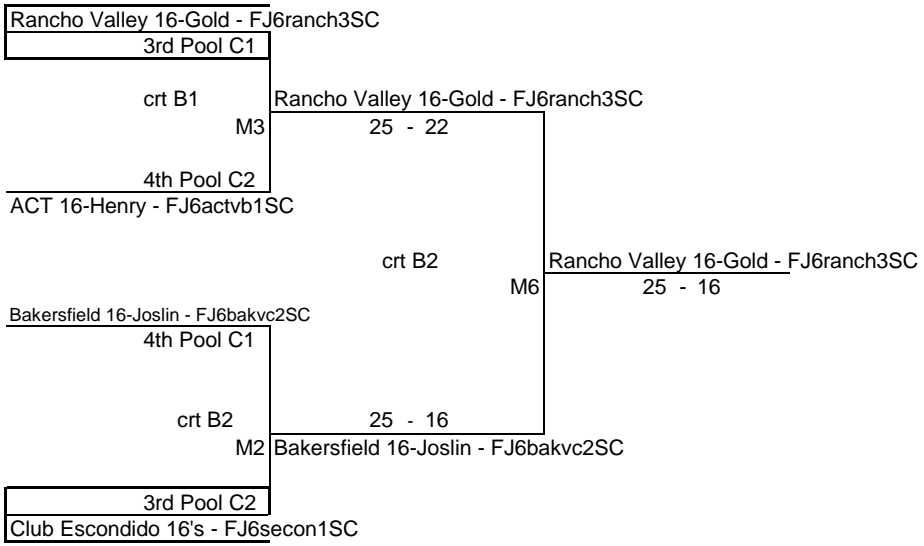

AGE GROUP	16's	DATE	6/16/2018
ASC	crt B1 & crt B2	Copper Pools 1 & 2	

REF TEAM

LOSING TEAM REFS
NEXT MATCH