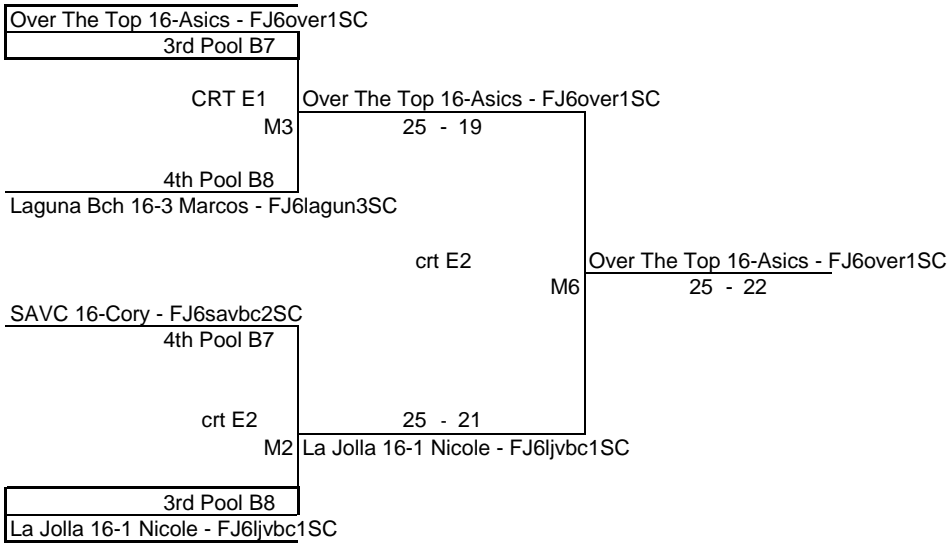

VCVC 16-Jon - FJ6VCVBC2SC

crt 4

CHV 16-Caitlyn - FJ6clubh1SC

25 - 20

Tstreet 16-Jacob - FJ6tstrt3SC

4th Pool B5

crt 4

M2

CHV 16-Caitlyn - FJ6clubh1SC

25 - 18

3rd Pool B6

CHV 16-Caitlyn - FJ6clubh1SC

AGE GROUP	16's	DATE	6/16/2018
ASC	crt E1 & crt E2	DIV	Bronze Pools 7 & 8

AGE GROUP	16's	DATE	6/16/2018
ASC	crt B1 & crt B2	Copper Pools 1 & 2	