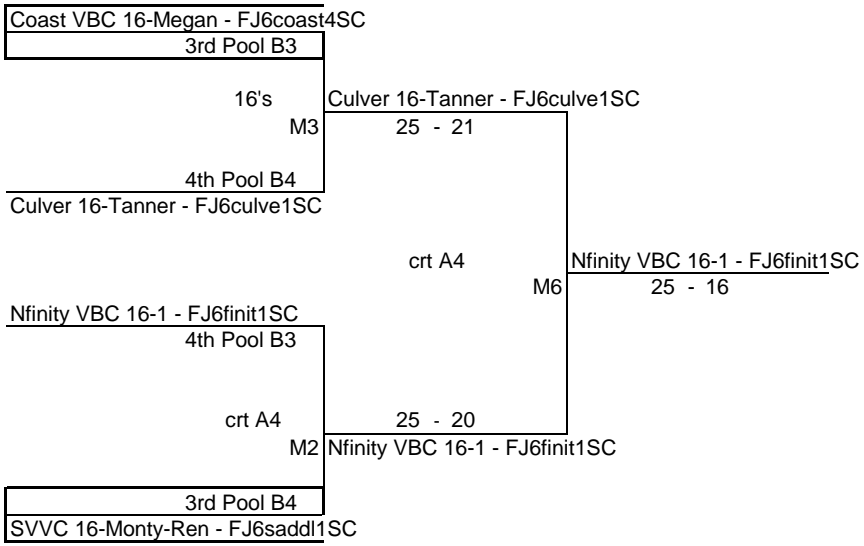

ASC	AGE GROUP	16's	DATE	6/16/2018
		crt A3 & crt A4		Bronze Pools 3 & 4

REF TEAM
LOSING TEAM REFS
NEXT MATCH