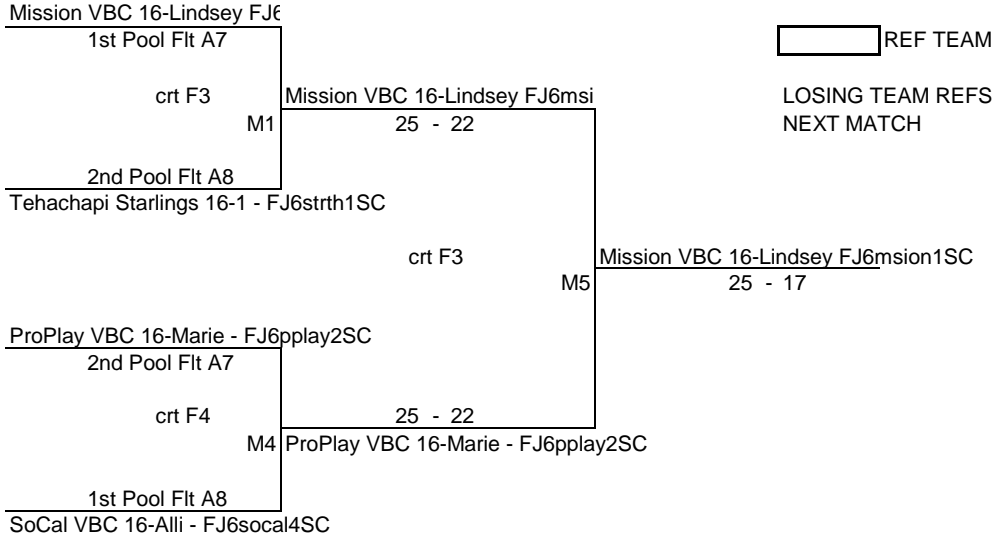

Wave 16-Dana - FJ6wvevb5SC

4th Pool Flt A5

crt F2

M2 25 - 19

3rd Pool Flt A6

Pacific Jrs 16-Elite - FJ6pacjr2SC

Pacific Jrs 16-Elite - FJ6pacjr2SC

REF TEAM
LOSING TEAM REFS
NEXT MATCH

AGE GROUP	16's	DATE	6/16/2018
Momentous SC	crt 14 & crt 15		Flight B Pools 1 & 2

So-Cal Juniors 16-Nayeli - FJ6:

Mizuno LBeach 16/15-Runbird - FJ6milon3SC

After 5 Sports 16-Set 4 Life FJ6

Arcadia VBC 16's - FJ6arcad
25 - 0