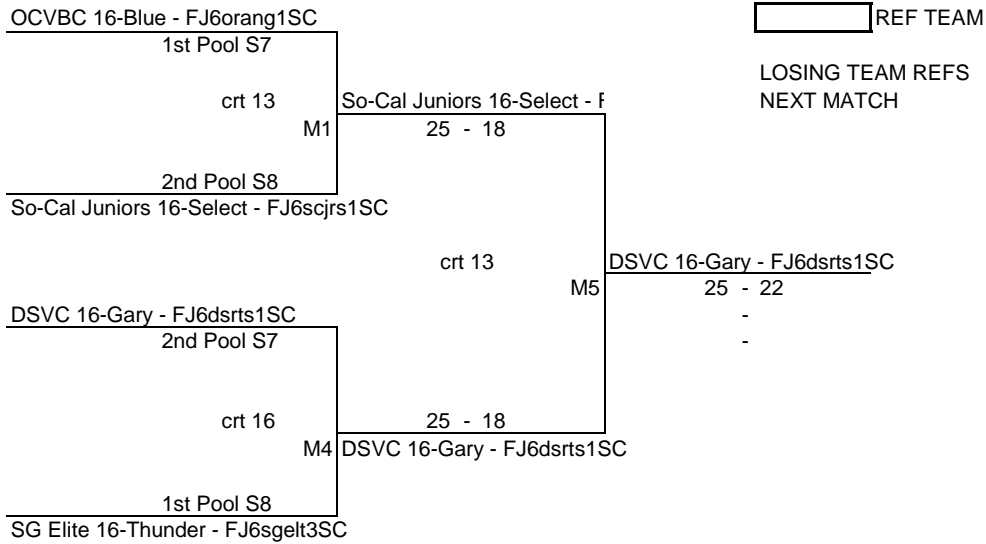

REF TEAM
LOSING TEAM REFS
NEXT MATCH