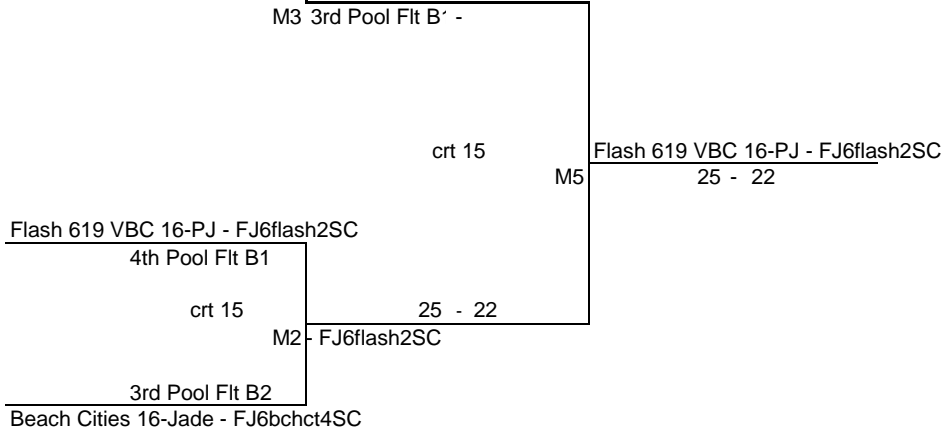

AGE GROUP	16's	DATE	6/16/2018
Momentous SC	crt 14 & crt 15		Flight B Pools 1 & 2

So-Cal Juniors 16-Nayeli - FJ6:

Mizuno LBeach 16/15-Runbird - FJ6milon3SC

After 5 Sports 16-Set 4 Life FJ6

Arcadia VBC 16's - FJ6arcad
25 - 0