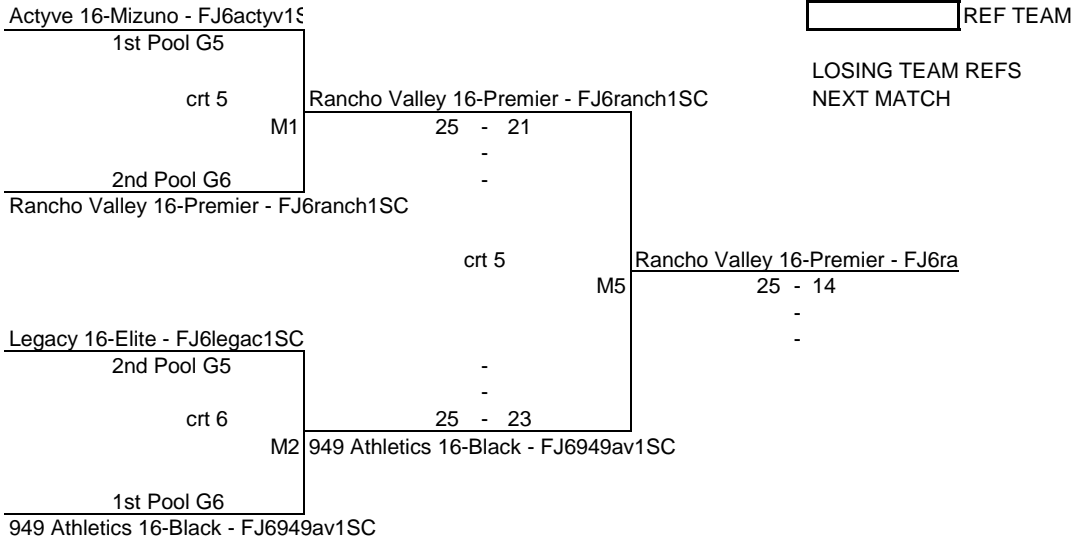

AGE GROUP	16's	DATE	6/16/2018
Momentous SC	crt 5 & crt 6	Gold Pools 5 & 6