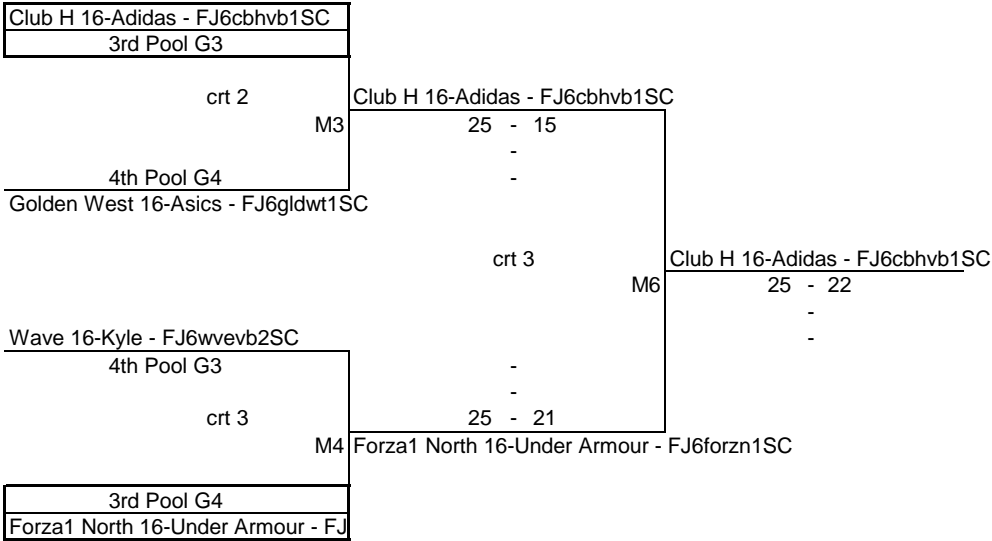

AGE GROUP	16's	DATE	6/16/2018
Momentous SC	crt 2 & crt 3		Gold Pools 3 & 4

☐ REF TEAM
LOSING TEAM REFS
NEXT MATCH