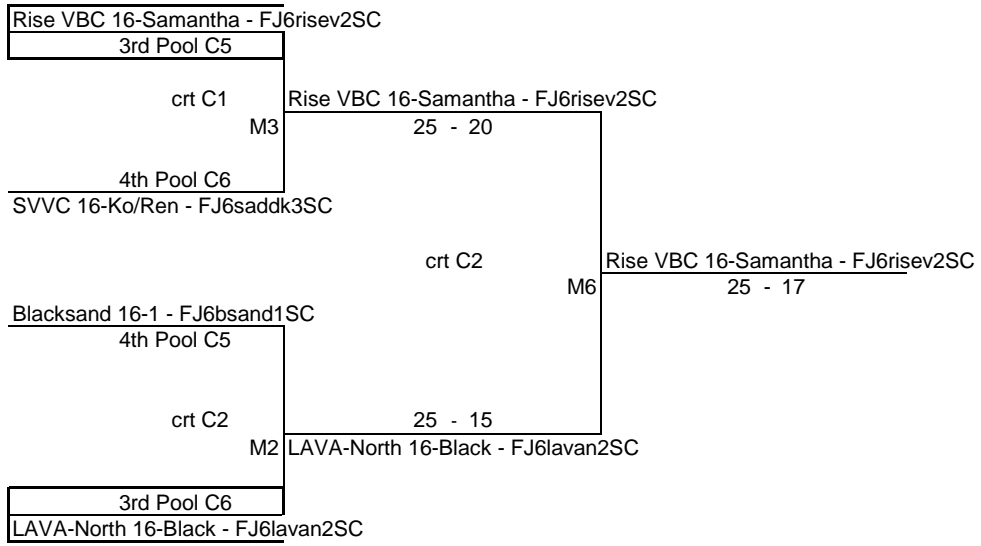

M3 25 - 18

4th Pool C4

SAVC 16-Legends Aaron - FJ6savbc1SC

crt B4

Beach Cities 16-Smack - FJ6bchct1SC

M6 25 - 19

Beach Cities 16-Smack - FJ6bchct1SC

4th Pool C3

crt B4

25 - 8

M2

Beach Cities 16-Smack - FJ6bchct1SC

3rd Pool C4

Golden West 16-Black - FJ6gldwt2SC

REF TEAM

LOSING TEAM REFS
NEXT MATCH

REF TEAM
 LOSING TEAM REFS
 NEXT MATCH

AGE GROUP	16's	DATE	6/16/2018
ASC	crt C3 & crt C4	DIV	Copper Pools 7 & 8

AGE GROUP	16's	DATE	6/16/2018
ASC	crt D1 & crt D2	Flight A Pools 1 & 2	

Forza1 16-Elite Black - FJ6