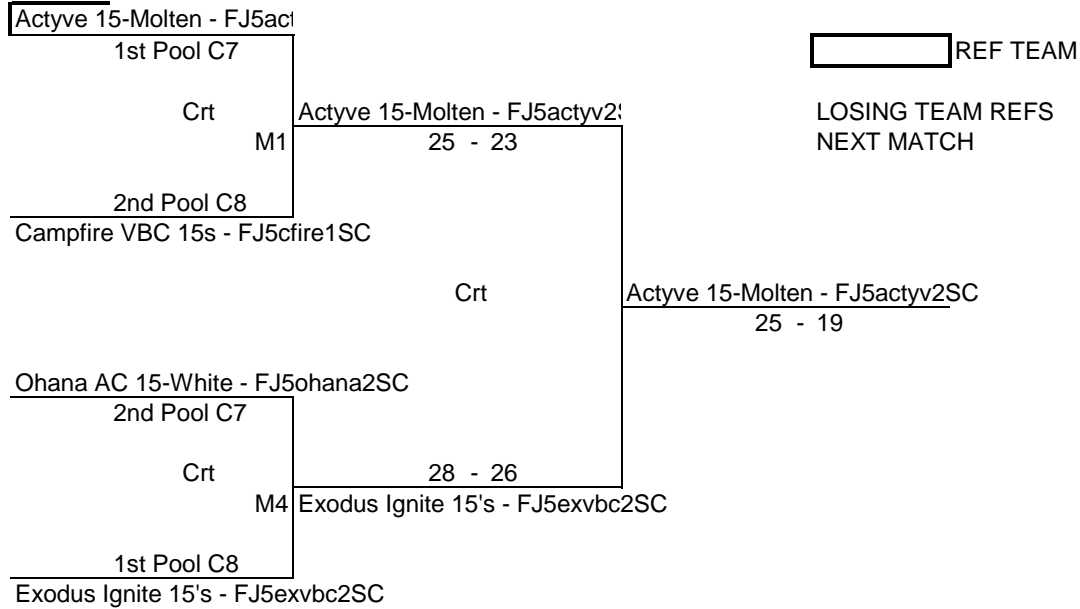

AGE GROUP 15s
Laguna Beach VBC

DATE 6/10/2018
DIV Copper Pools 7 & 8