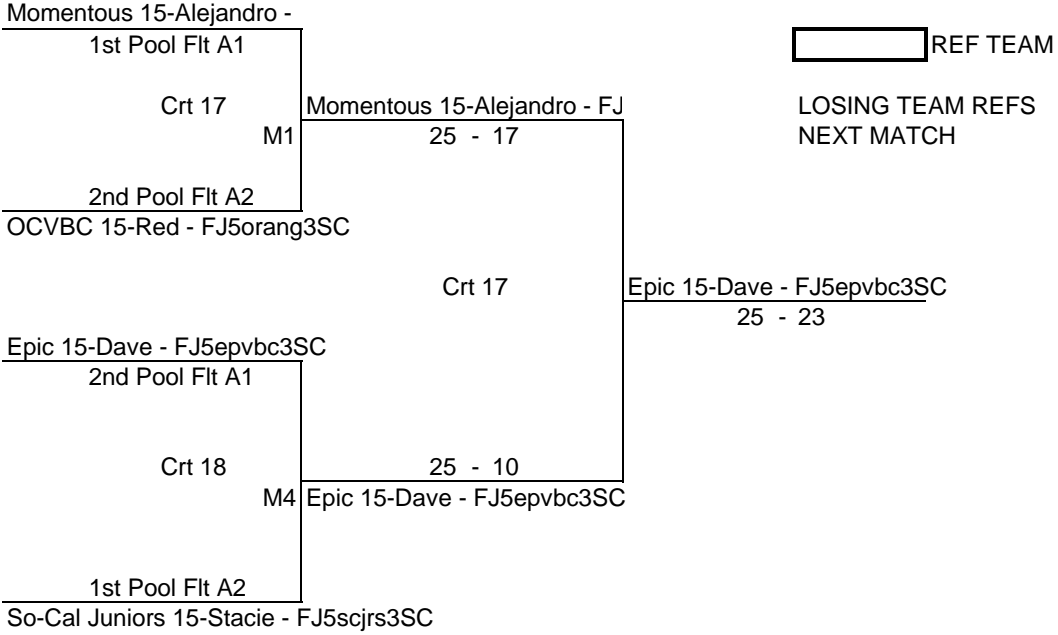

Ridgecrest Starlings 15's - FJ5rgcst1SC

REF TEAM

LOSING TEAM REFS  
 NEXT MATCH

AGE GROUP 15s  
Laguna Beach VBC

DATE 6/10/2018  
DIV Copper Pools 7 & 8

AGE GROUP 15s  
 Momentous TC Crt 19 & Crt 22

DATE 6/10/2018  
Flight #1 Pools 3 & 4