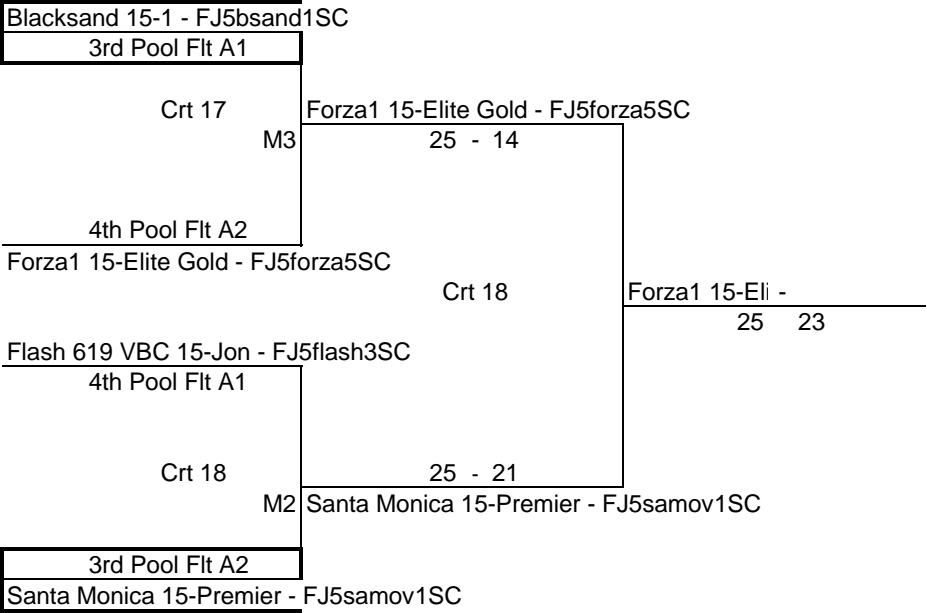

Ridgecrest Starlings 15's - FJ5rgcst1SC

REF TEAM

LOSING TEAM REFS  
 NEXT MATCH

AGE GROUP 15s  
Laguna Beach VBC

DATE 6/10/2018  
DIV Copper Pools 7 & 8

AGE GROUP 15s  
 Momentous TC Crt 19 & Crt 22

DATE 6/10/2018  
Flight #1 Pools 3 & 4