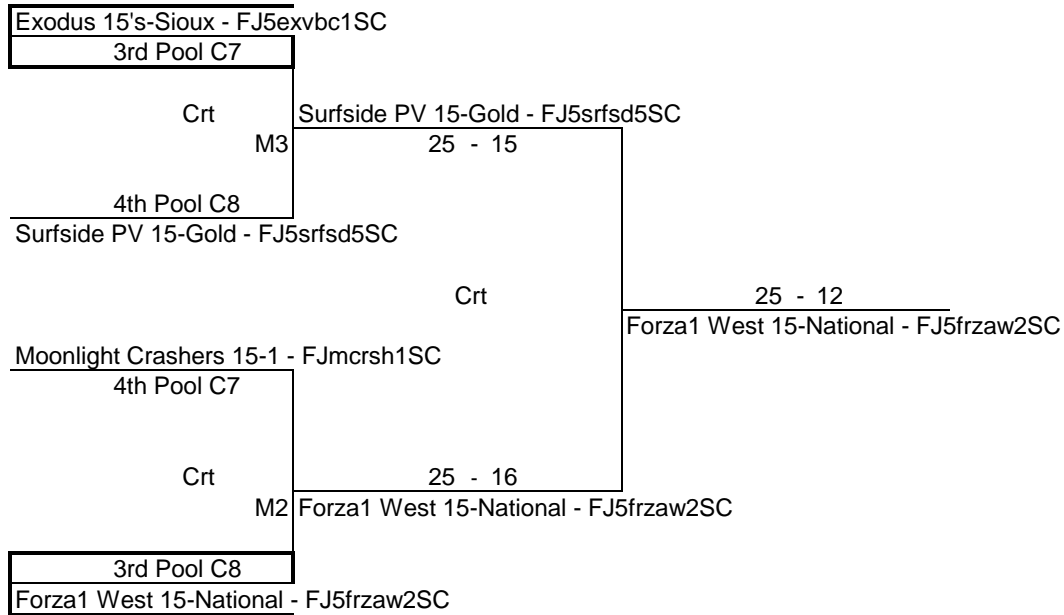

AGE GROUP 15s
Laguna Beach VBC

DATE 6/10/2018
DIV Copper Pools 7 & 8