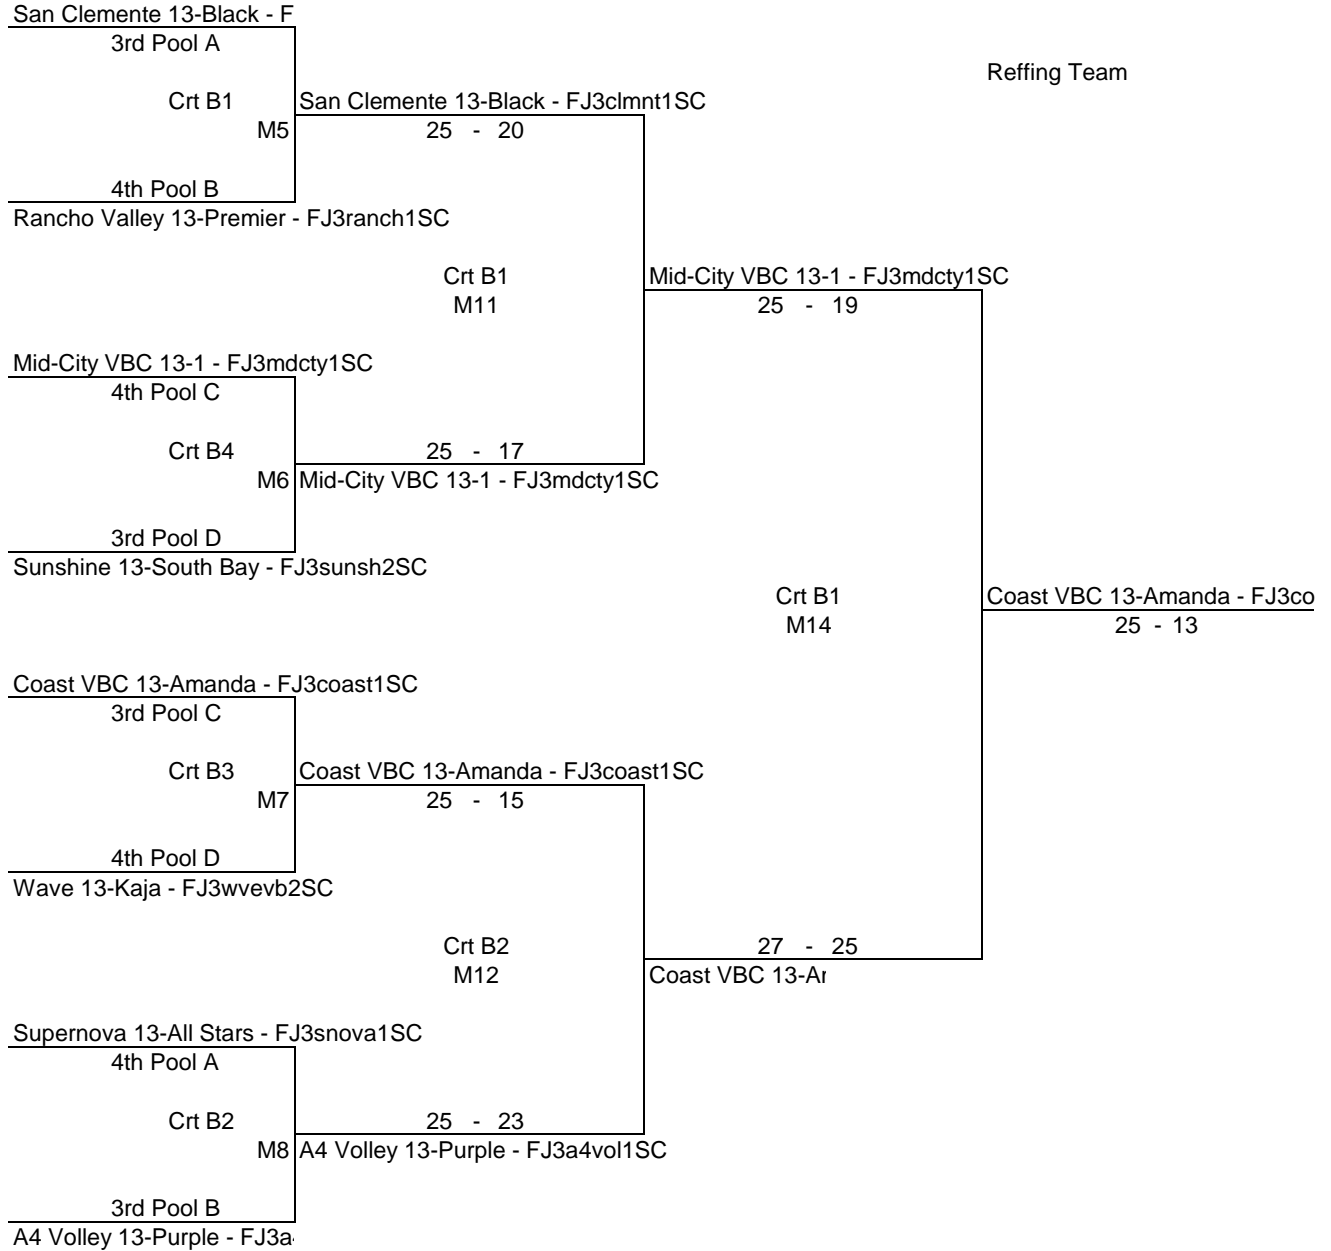

AGE GROUP 13s
UPPER BRACKET

DATE 4/15/2018
Division 1

Play-offs are 1 set to 25 points, switch at 13 points.

AGE GROUP 13s
 UPPER BRACKET

DATE 4/15/2018
 DIV Division 2

Play-offs are 1 set to 25 points, switch at 13 points.

Losing Team
 refs the next match

AGE GROUP 13s
LOWER BRACKET

DATE 4/15/2018
Division 1

Play-offs are 1 set to 25 points, switch at 13 points.

AGE GROUP 13s
LOWER BRACKET

DATE 4/15/2018
DIV Division 2

Play-offs are 1 set to 25 points, switch at 13 points.