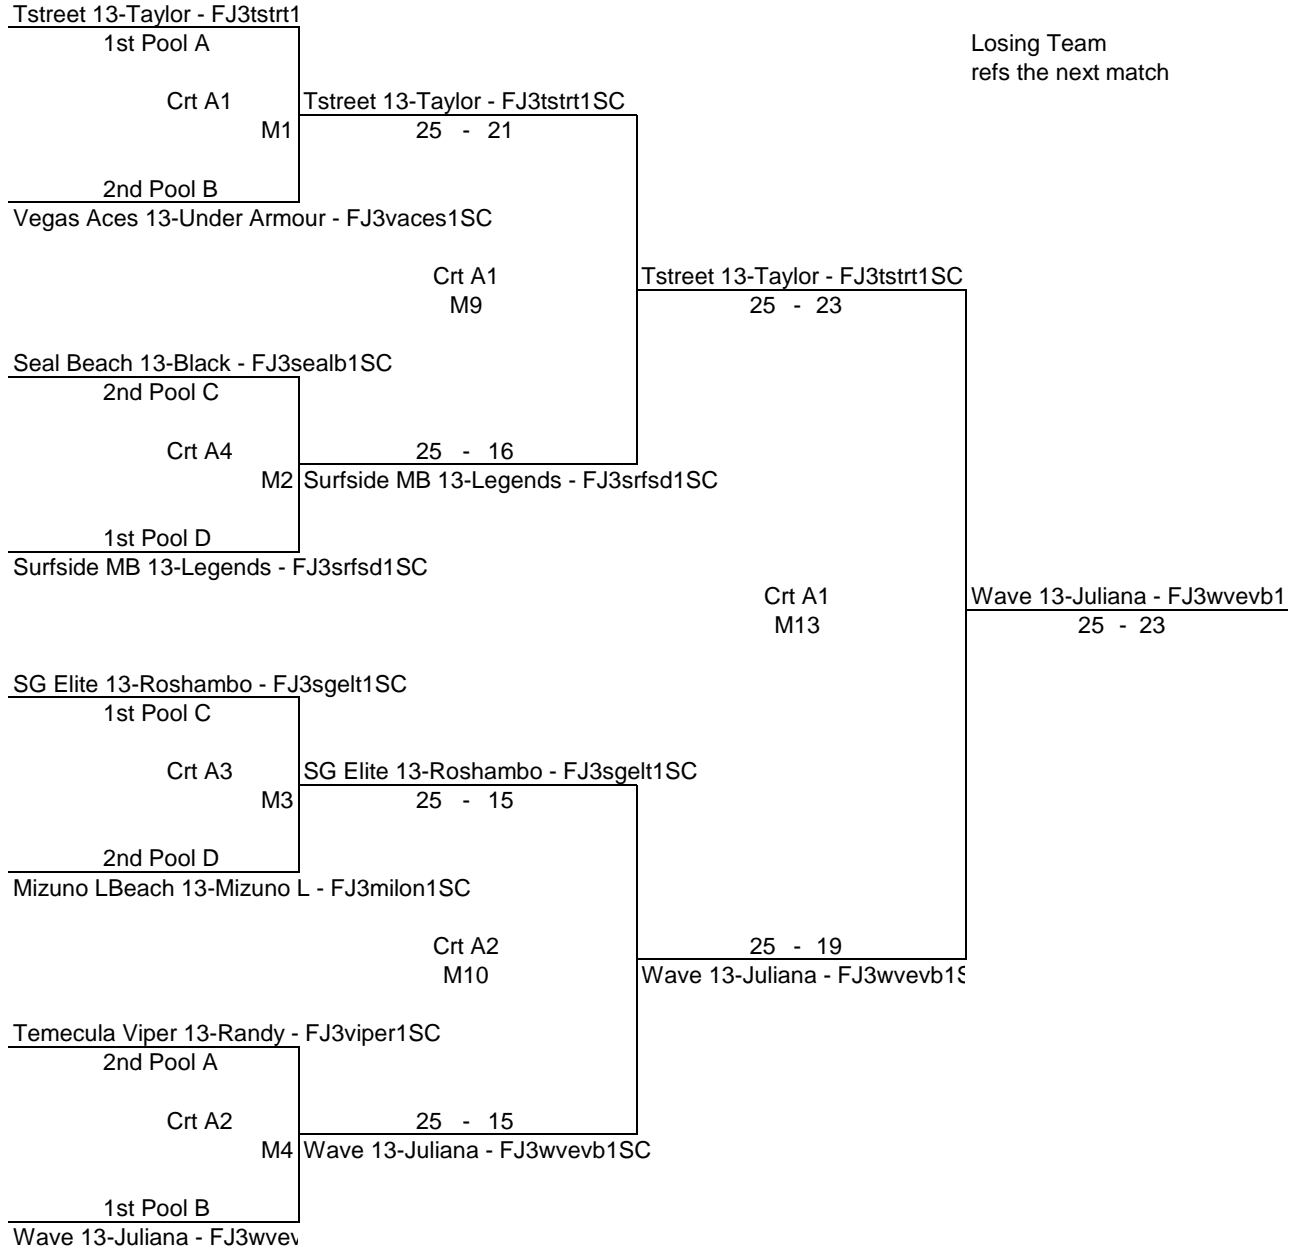

AGE GROUP 13s
UPPER BRACKET

DATE 4/15/2018
Division 1

Play-offs are 1 set to 25 points, switch at 13 points.

AGE GROUP 13s
 UPPER BRACKET

DATE 4/15/2018
 DIV Division 2

Play-offs are 1 set to 25 points, switch at 13 points.

Losing Team
 refs the next match

AGE GROUP 13s
LOWER BRACKET

DATE 4/15/2018
Division 1

Play-offs are 1 set to 25 points, switch at 13 points.

AGE GROUP 13s
LOWER BRACKET

DATE 4/15/2018
DIV Division 2

Play-offs are 1 set to 25 points, switch at 13 points.