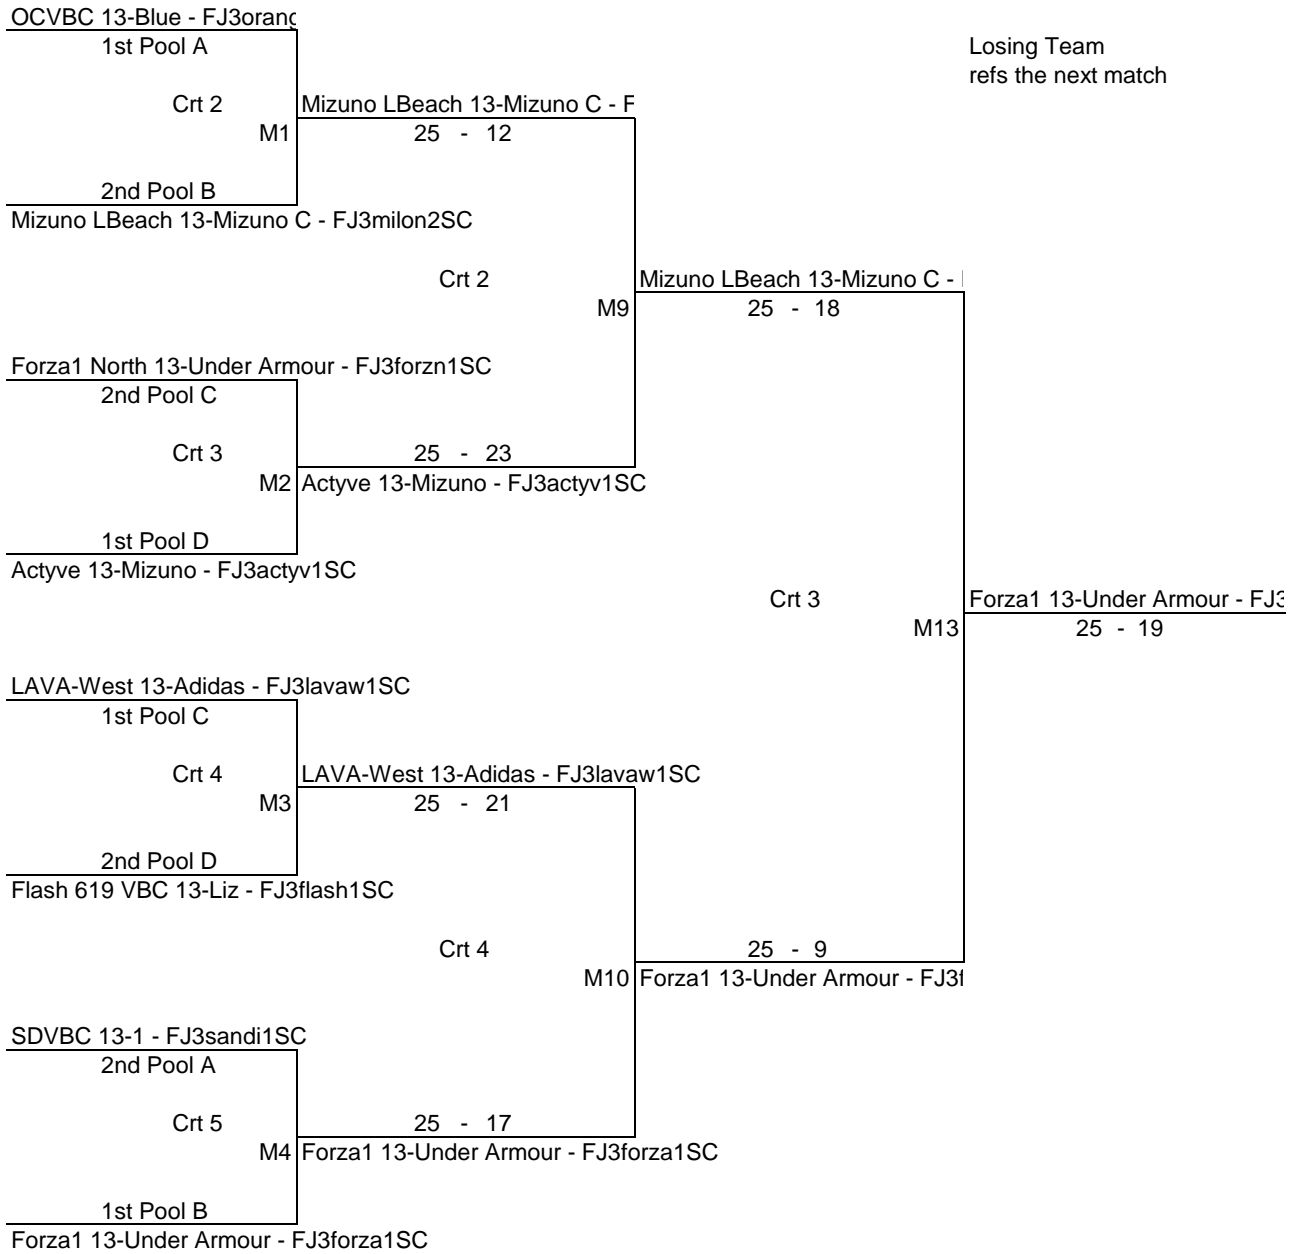

AGE GROUP 13s
UPPER BRACKET

DATE 4/15/2018
Division 1

Play-offs are 1 set to 25 points, switch at 13 points.

AGE GROUP 13s
 UPPER BRACKET

DATE 4/15/2018
 DIV Division 2

Play-offs are 1 set to 25 points, switch at 13 points.

Losing Team
 refs the next match

AGE GROUP 13s
LOWER BRACKET

DATE 4/15/2018
Division 1

Play-offs are 1 set to 25 points, switch at 13 points.

AGE GROUP 13s
LOWER BRACKET

DATE 4/15/2018
DIV Division 2

Play-offs are 1 set to 25 points, switch at 13 points.