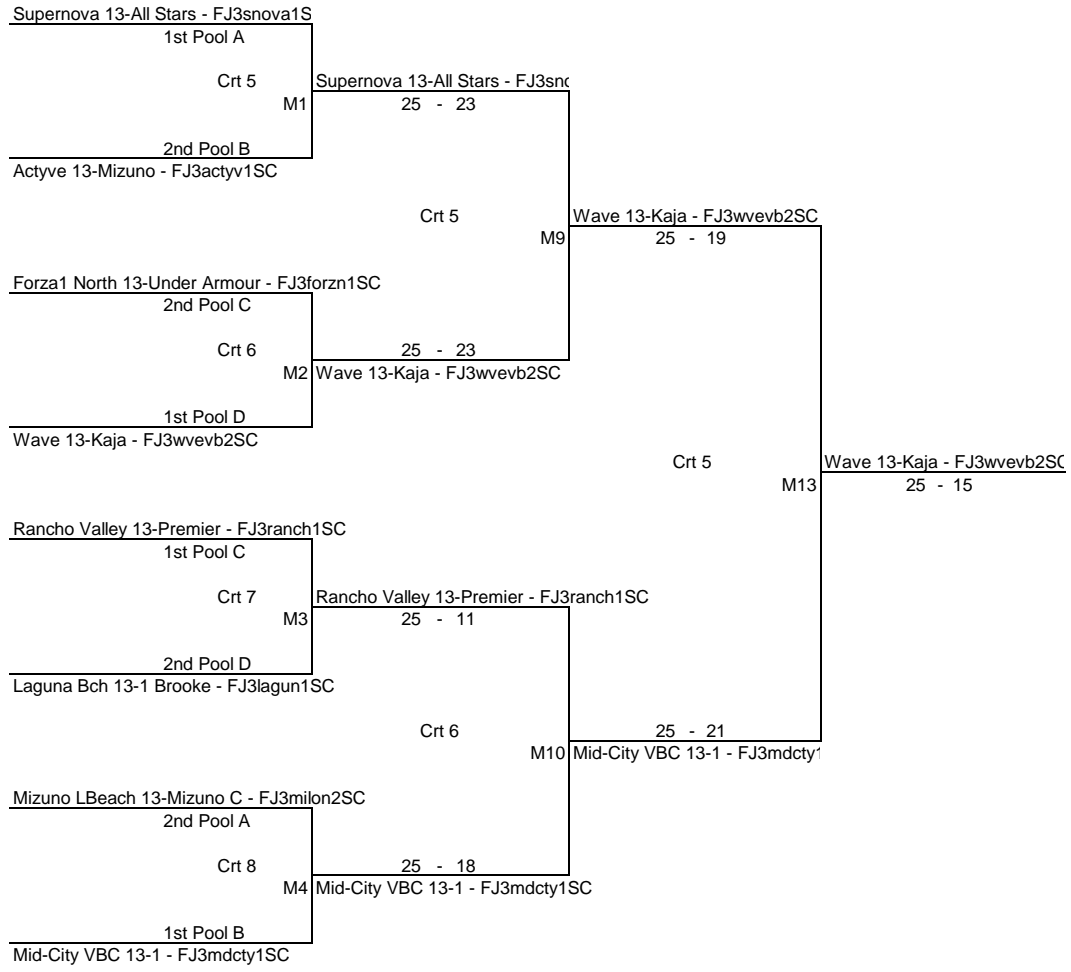

AGE GROUP 13's  
UPPER BRACKET

DATE 3/11/2012  
Division 1

PLAY-OFFS are 1 set to 25pts for all Rounds

AGE GROUP 13's  
UPPER BRACKET

DATE 3/11/2012  
DIV Division 2

PLAY-OFFS are 1 set to 25pts for all Rounds

AGE GROUP 13's  
LOWER BRACKET

DATE 3/11/2012  
Division 1

PLAY-OFFS are 1 set to 25pts for all Rounds

AGE GROUP 13's  
LOWER BRACKET

DATE 3/11/2012  
DIV Division 2

PLAY-OFFS are 1 set to 25pts for all Rounds