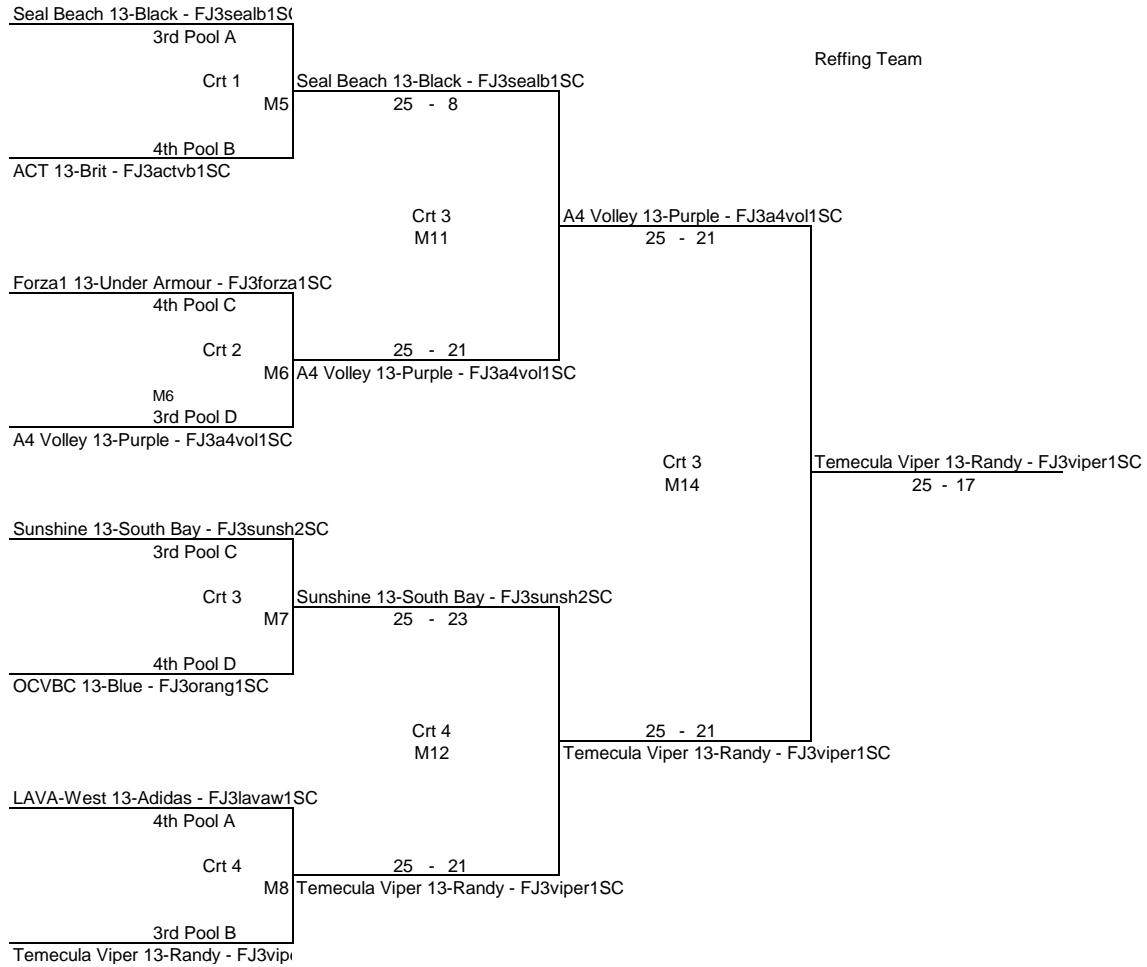

AGE GROUP 13's  
UPPER BRACKET

DATE 3/11/2012  
Division 1

PLAY-OFFS are 1 set to 25pts for all Rounds

AGE GROUP 13's  
UPPER BRACKET

DATE 3/11/2012  
DIV Division 2

PLAY-OFFS are 1 set to 25pts for all Rounds

AGE GROUP 13's  
LOWER BRACKET

DATE 3/11/2012  
Division 1

PLAY-OFFS are 1 set to 25pts for all Rounds

AGE GROUP 13's  
LOWER BRACKET

DATE 3/11/2012  
DIV Division 2

PLAY-OFFS are 1 set to 25pts for all Rounds