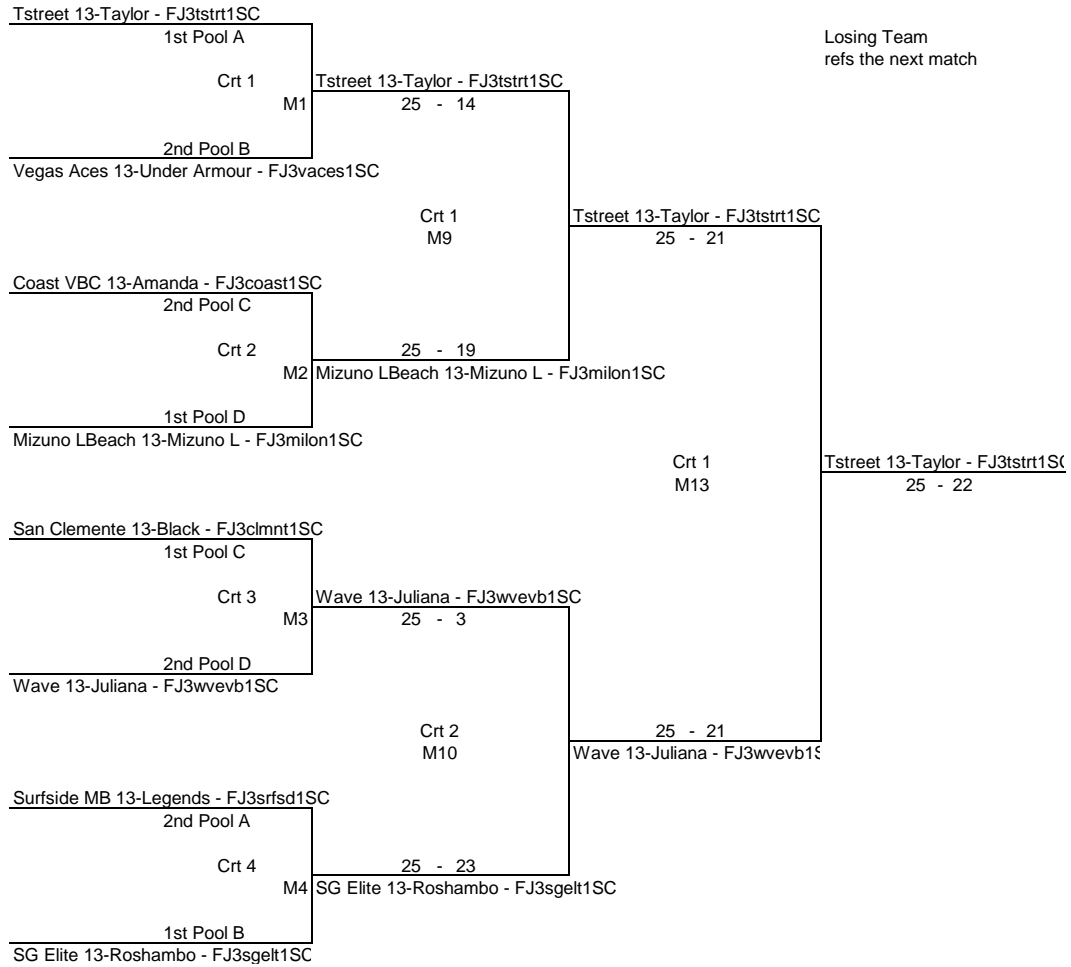

AGE GROUP 13's  
UPPER BRACKET

DATE 3/11/2012  
Division 1

PLAY-OFFS are 1 set to 25pts for all Rounds

AGE GROUP 13's  
UPPER BRACKET

DATE 3/11/2012  
DIV Division 2

PLAY-OFFS are 1 set to 25pts for all Rounds

AGE GROUP 13's  
LOWER BRACKET

DATE 3/11/2012  
Division 1

PLAY-OFFS are 1 set to 25pts for all Rounds

AGE GROUP 13's  
LOWER BRACKET

DATE 3/11/2012  
DIV Division 2

PLAY-OFFS are 1 set to 25pts for all Rounds