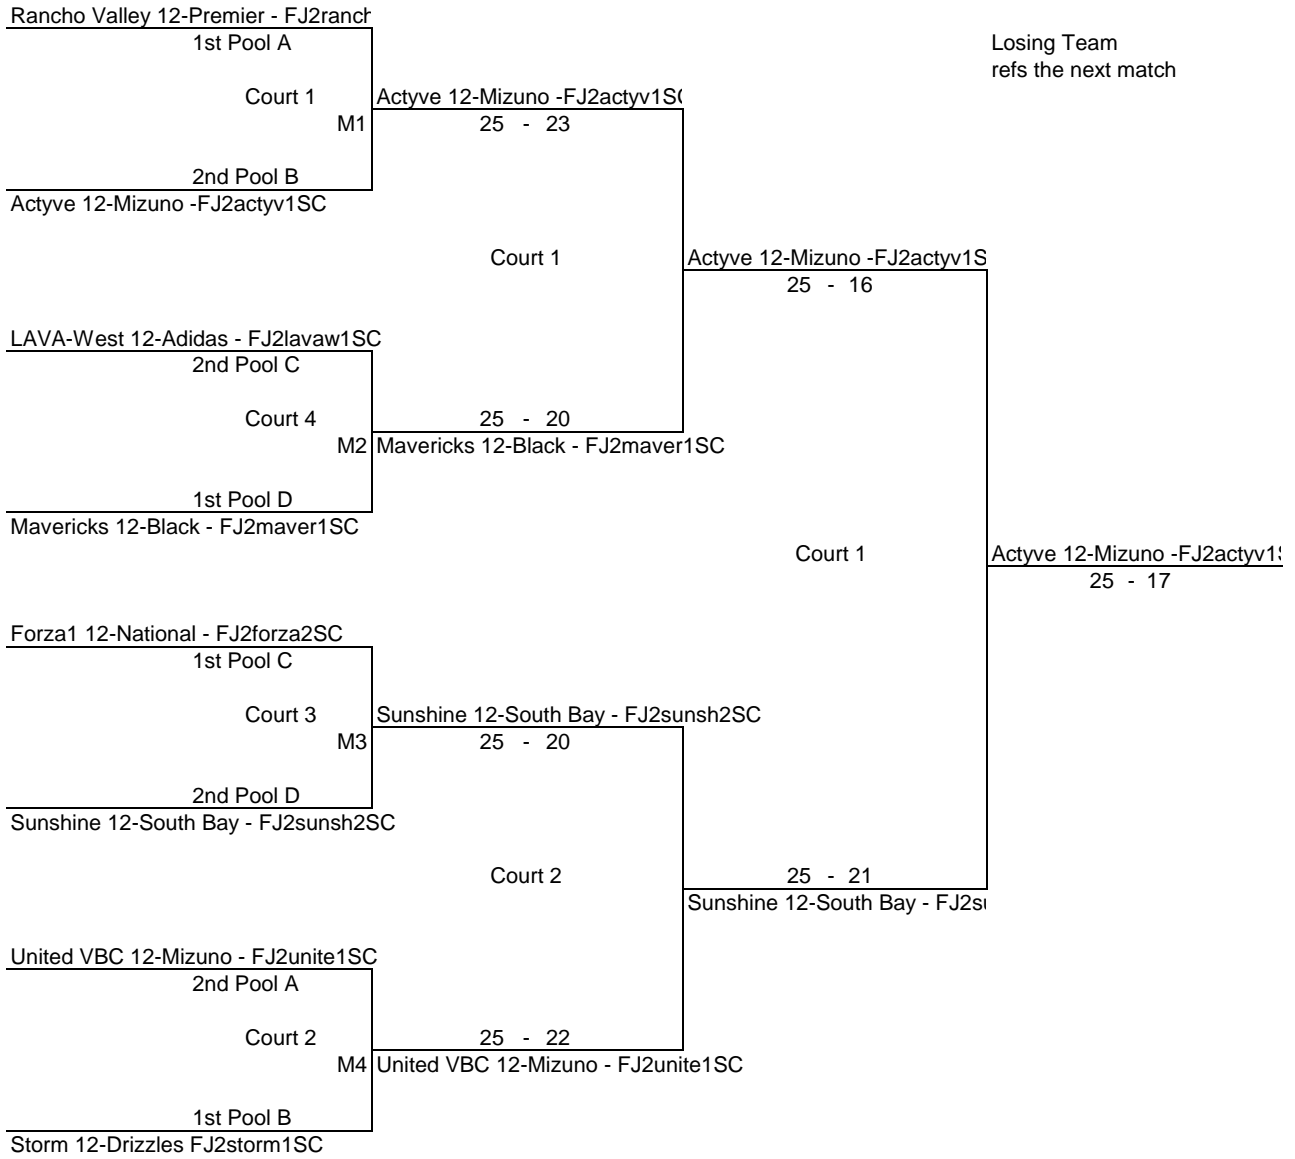

Forza1 North 12-Under Armour - FJ2forzn1SC

25 - 17

4th Pool D

SG Elite 12-Elite - FJ2sgelt2SC

Crt 10
M12

25 - 15

Coast VBC 12-Katie - FJ2coast1SC

Coast VBC 12-Katie - FJ2coast1SC

4th Pool A

Crt F2

M8

Coast VBC 12-Katie - FJ2coast1SC

25 - 9

3rd Pool B

Laguna Bch 12-1 Ashen - FJ2lagu

AGE GROUP 12's
UPPER BRACKET

DATE 4/14/2018
DIV Division 2

Play-offs are 1 set to 25 points, switch at 13 points.

AGE GROUP 12's
LOWER BRACKET

DATE 4/14/2018
DIV Division 2

Play-offs are 1 set to 25 points, switch at 13 points.