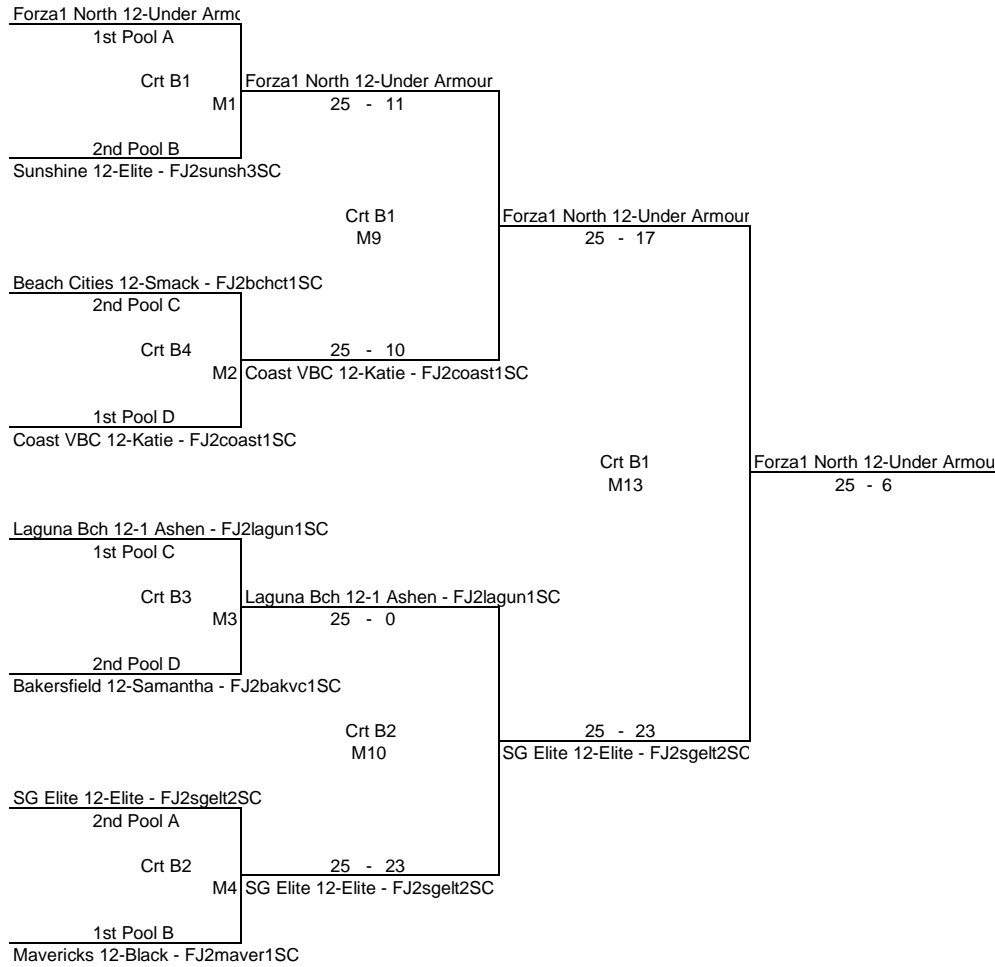

AGE GROUP 12s  
UPPER BRACKET

DATE 3/17/2018  
Division 1

PLAY-OFFS are 1 set to 25pts for all Rounds

Losing Team  
refs the next match

AGE GROUP 12s  
UPPER BRACKET

DATE 3/17/2018  
DIV Division 2

PLAY-OFFS are 1 set to 25pts for all Rounds

AGE GROUP 12s  
LOWER BRACKET

DATE 3/17/2018  
Division 1

PLAY-OFFS are 1 set to 25pts for all Rounds

AGE GROUP 12s  
LOWER BRACKET

DATE 3/17/2018  
DIV Division 2

PLAY-OFFS are 1 set to 25pts for all Rounds