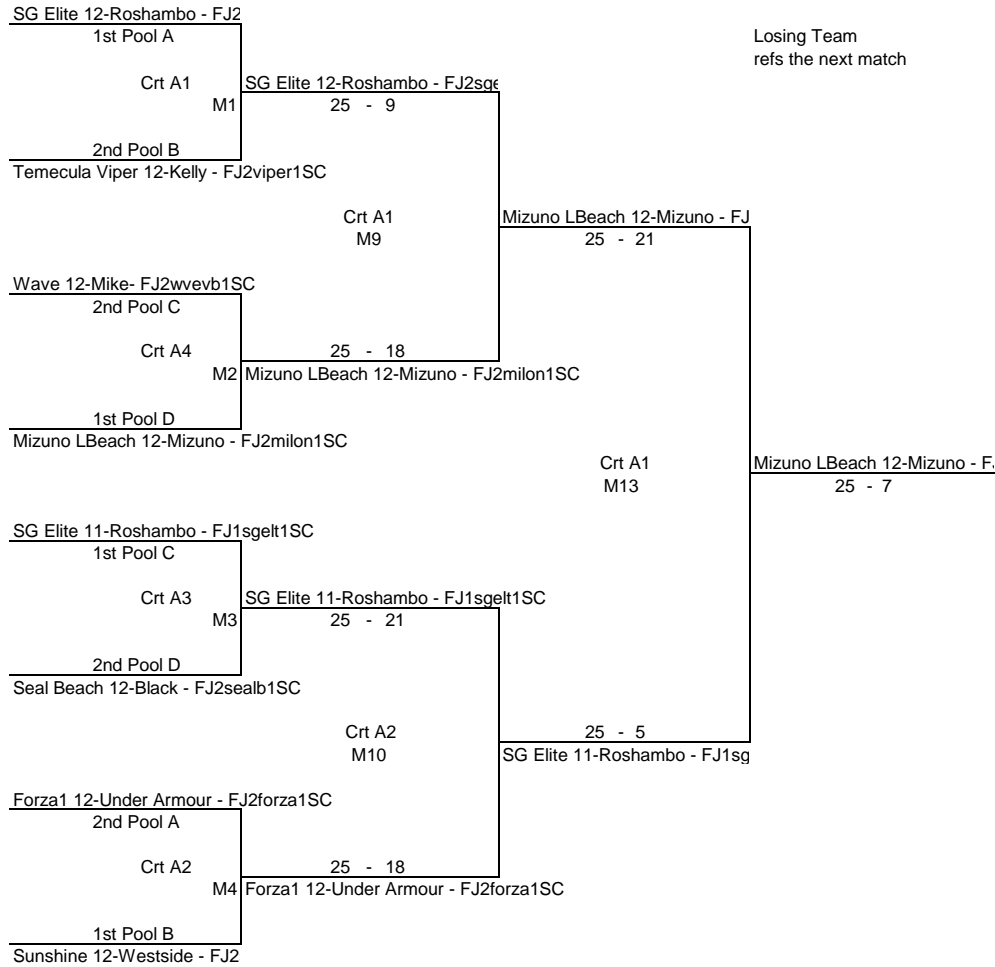

AGE GROUP 12s  
UPPER BRACKET

DATE 3/17/2018  
Division 1

PLAY-OFFS are 1 set to 25pts for all Rounds

Losing Team  
refs the next match

AGE GROUP 12s  
UPPER BRACKET

DATE 3/17/2018  
DIV Division 2

PLAY-OFFS are 1 set to 25pts for all Rounds

AGE GROUP 12s  
LOWER BRACKET

DATE 3/17/2018  
Division 1

PLAY-OFFS are 1 set to 25pts for all Rounds

AGE GROUP 12s  
LOWER BRACKET

DATE 3/17/2018  
DIV Division 2

PLAY-OFFS are 1 set to 25pts for all Rounds