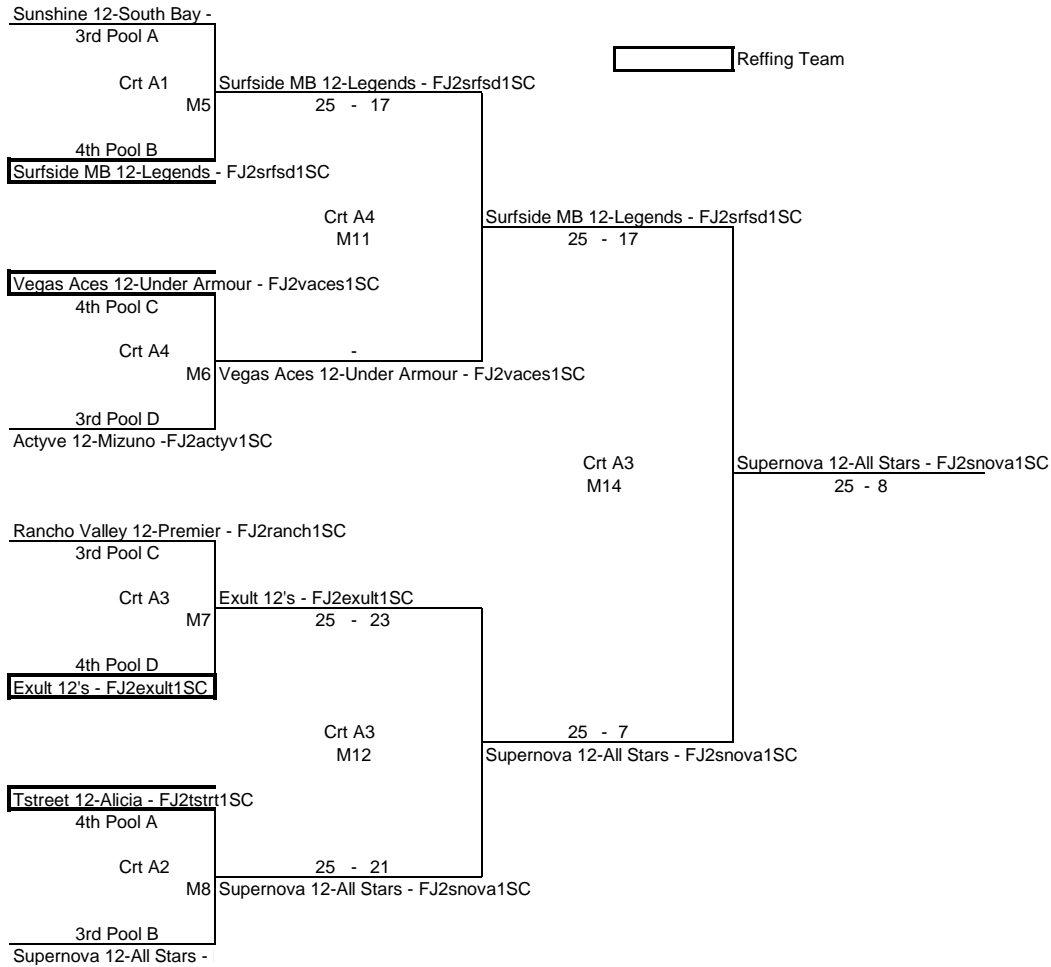

AGE GROUP 12s  
UPPER BRACKET

DATE 3/17/2018  
Division 1

PLAY-OFFS are 1 set to 25pts for all Rounds

Losing Team  
refs the next match

AGE GROUP 12s  
UPPER BRACKET

DATE 3/17/2018  
DIV Division 2

PLAY-OFFS are 1 set to 25pts for all Rounds

AGE GROUP 12s  
LOWER BRACKET

DATE 3/17/2018  
Division 1

PLAY-OFFS are 1 set to 25pts for all Rounds

AGE GROUP 12s  
LOWER BRACKET

DATE 3/17/2018  
DIV Division 2

PLAY-OFFS are 1 set to 25pts for all Rounds