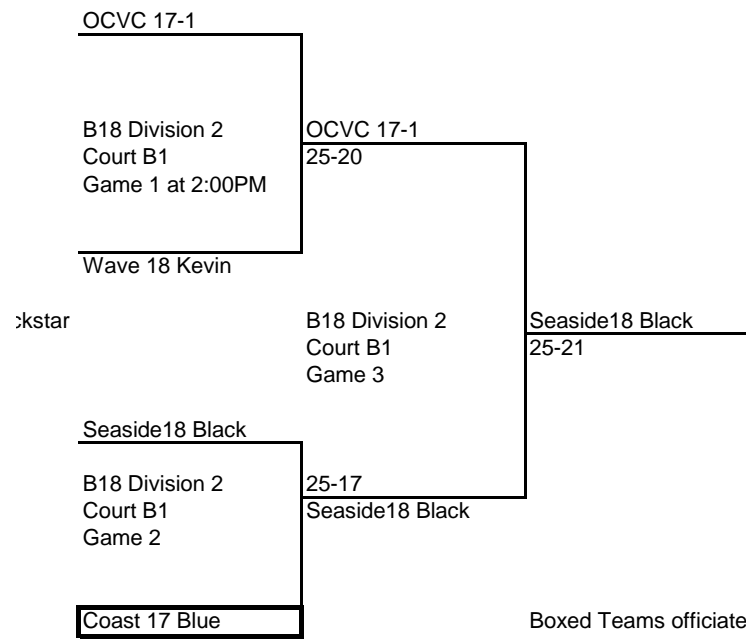

Boxed Teams officiate 1st playoff match
Losing team officiates next match