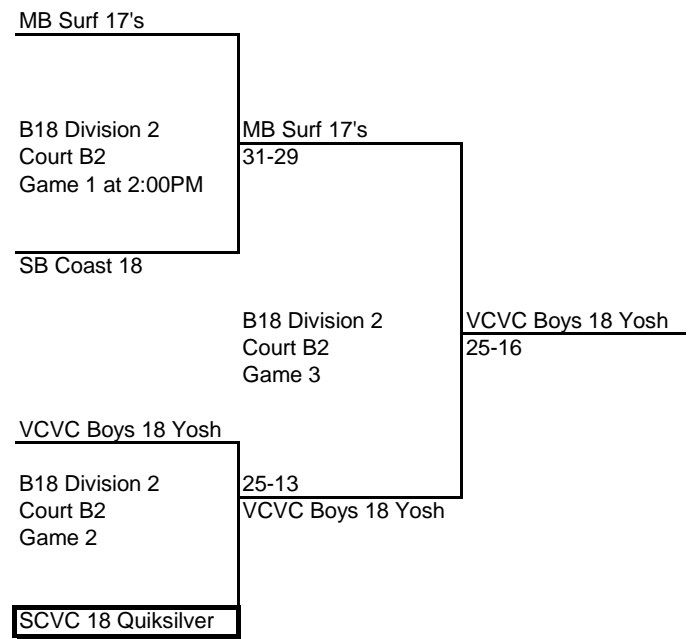

Boxed Teams officiate 1st playoff match
Losing team officiates next match