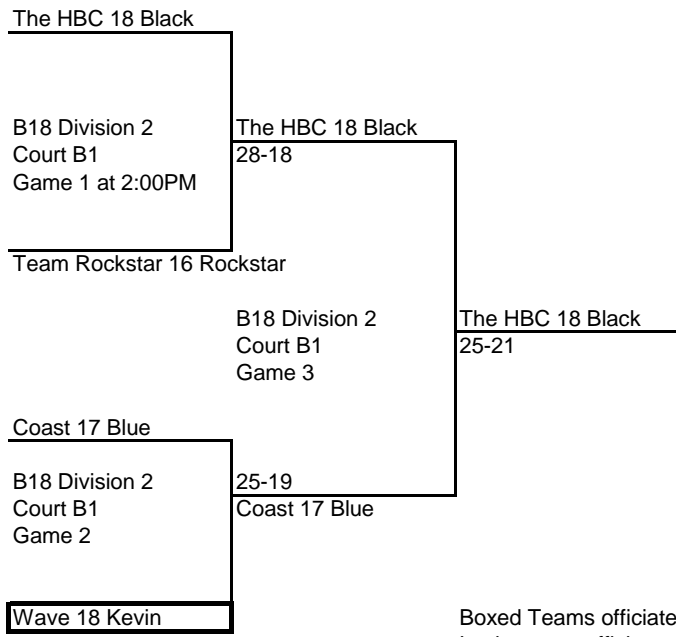

Boxed Teams officiate 1st playoff match
Losing team officiates next match