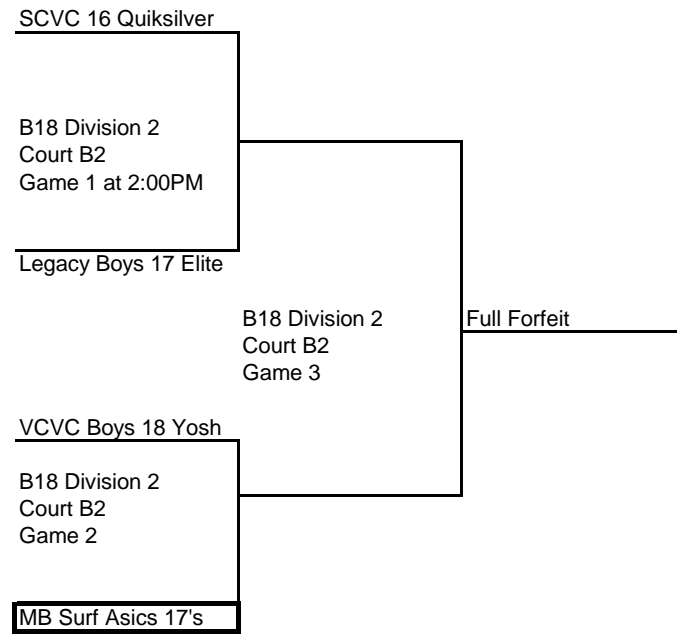

Full Forfeit

OCVC 17-1

B18 Division 1
Court A4
Game 2

Seaside 18 Black

Boxed Teams officiate 1st playoff match
Losing team officiates next match

Pulse Athletics 18 Hurley

B18 Division 2
Court B3
Game 1 at 2:00PM