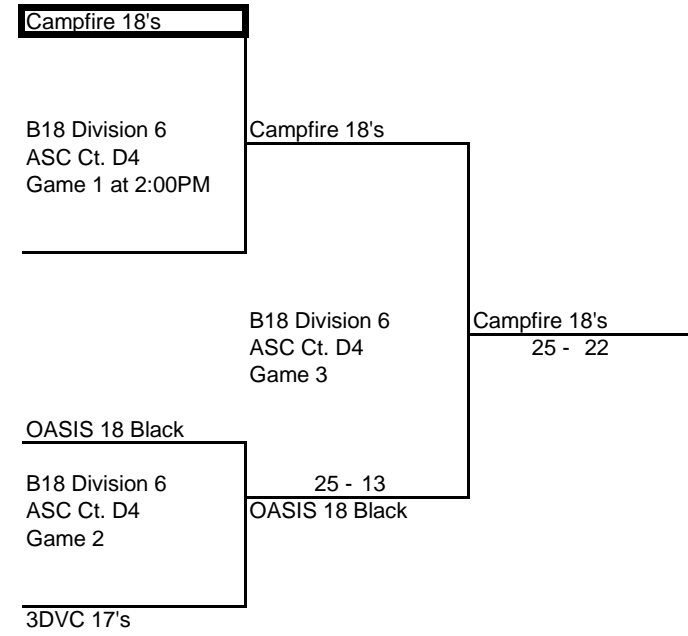

Boxed Teams officiate 1st playoff match
Losing team officiates next match