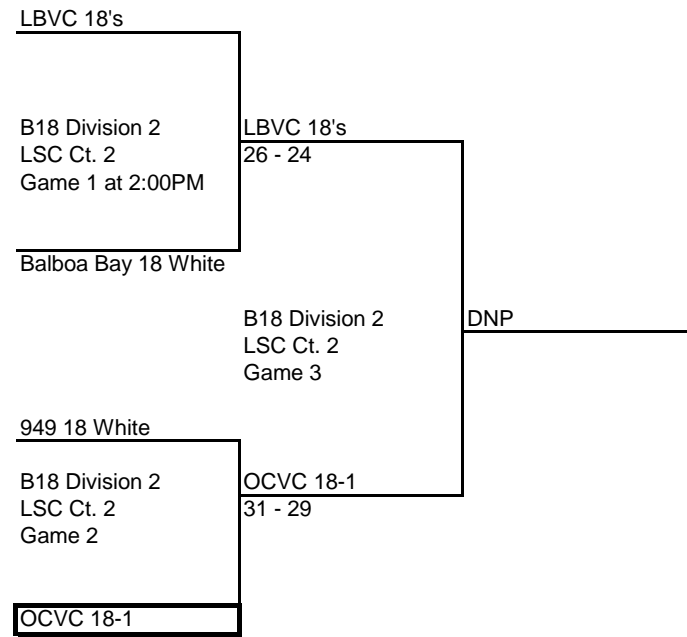

B18 Division 1  
Court A4  
Game 3

WAVE 18 Kevin  
25 - 21

B18 Division 1  
Court A4  
Game 2

forfeit  
WAVE 18 Kevin

**WAVE 18 Kevin**

Boxed Teams officiate 1st playoff match  
Losing team officiates next match