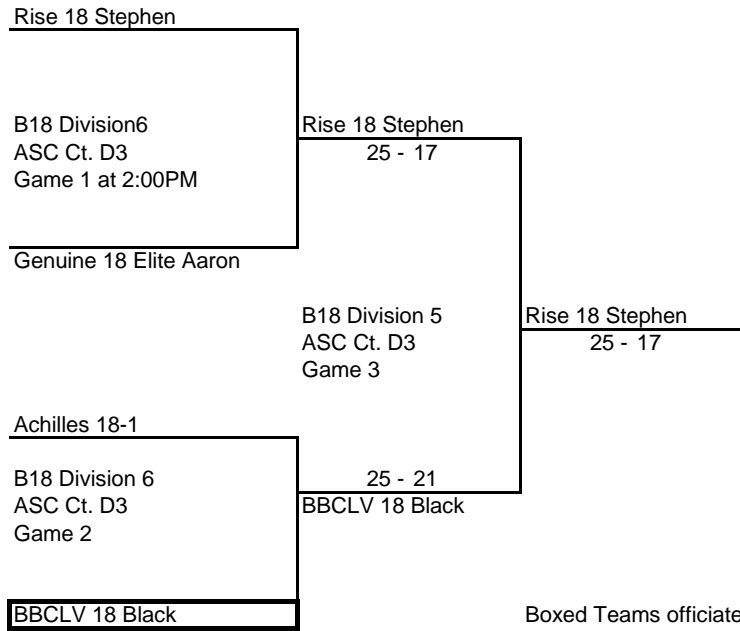

Temecula Viper 17 Cantu

Blaboa Bay 17 Red

B18 Division 6A  
LSC Ct. 8  
Game 2

**Coast 17 Black**

Temecula Viper 17 Cantu  
25 - 22

B18 Division 6A  
LSC Ct. 8  
Game 3

DNP

DNP