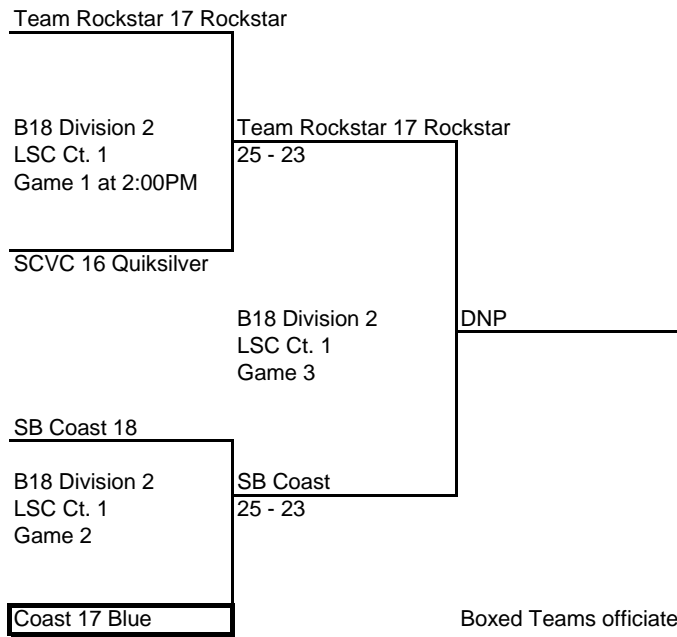

B18 Division 1  
Court A4  
Game 3

WAVE 18 Kevin  
25 - 21

B18 Division 1  
Court A4  
Game 2

forfeit  
WAVE 18 Kevin

**WAVE 18 Kevin**

Boxed Teams officiate 1st playoff match  
Losing team officiates next match