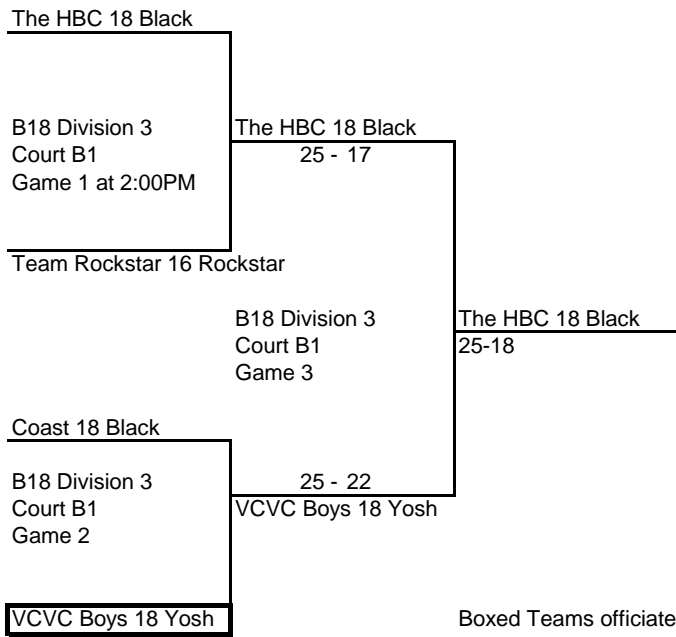

Boxed Teams officiate 1st playoff match
Losing team officiates next match