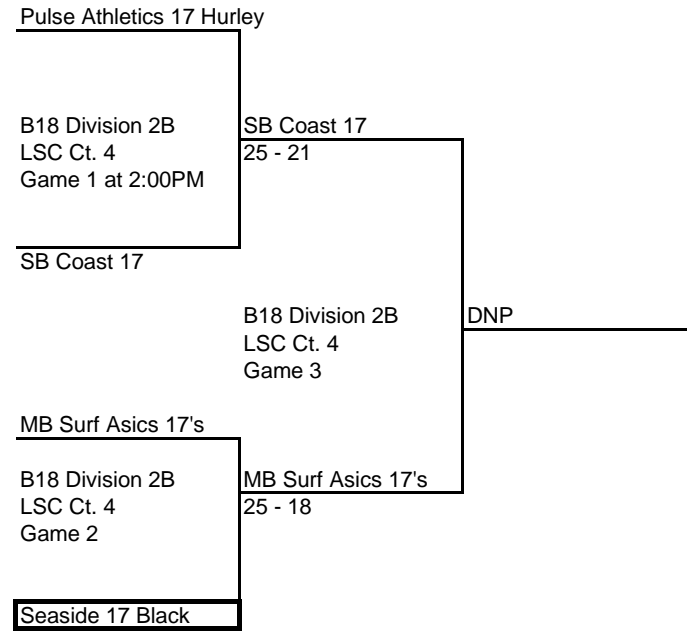

B18 Division 1  
Court A4  
Game 3

WAVE 18 Kevin  
25 - 21

B18 Division 1  
Court A4  
Game 2

forfeit  
WAVE 18 Kevin

**WAVE 18 Kevin**

Boxed Teams officiate 1st playoff match  
Losing team officiates next match