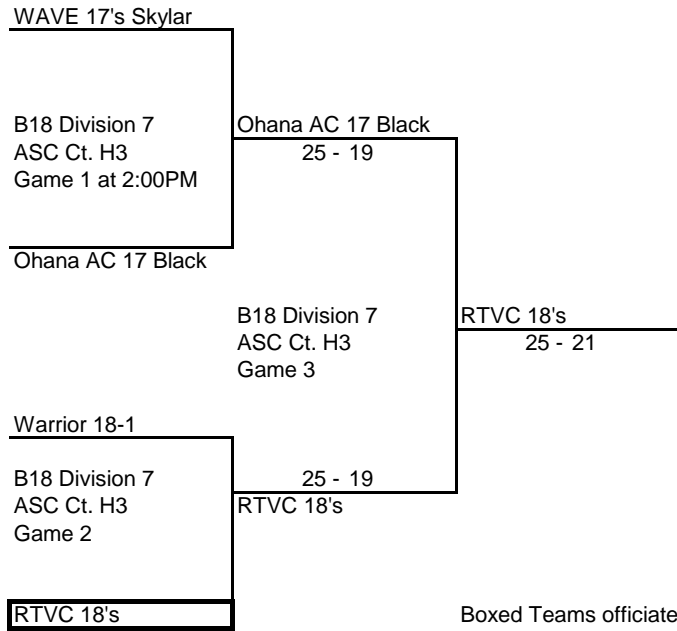

Boxed Teams officiate 1st playoff match
Losing team officiates next match