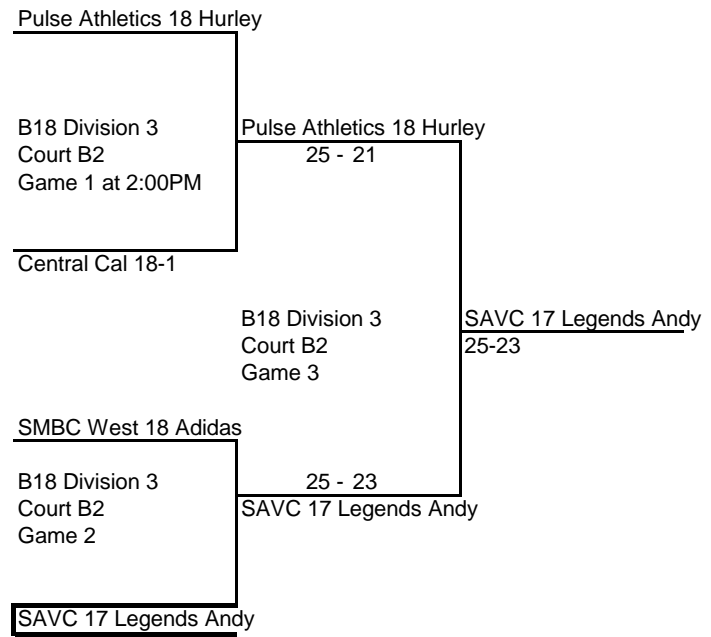

SAVC 17 Legends Andy