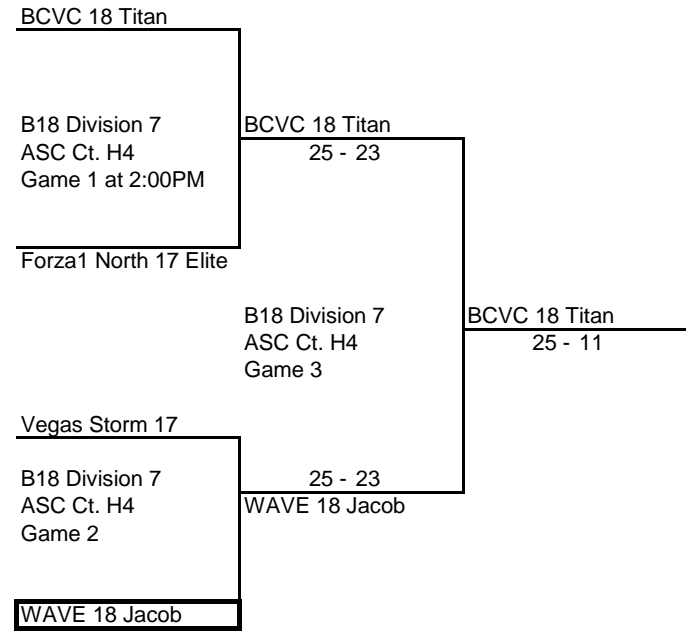

Boxed Teams officiate 1st playoff match
Losing team officiates next match