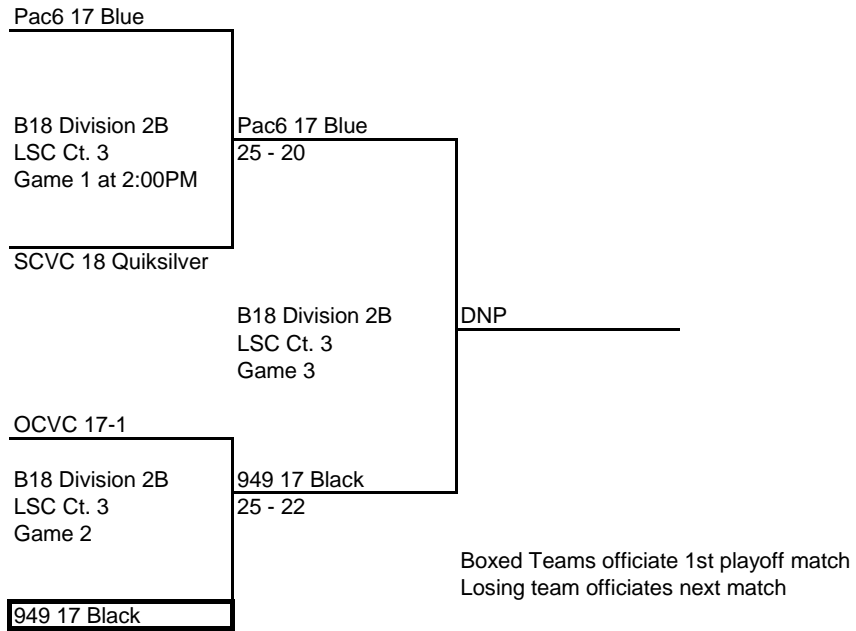

B18 Division 1  
Court A4  
Game 3

WAVE 18 Kevin  
25 - 21

B18 Division 1  
Court A4  
Game 2

forfeit  
WAVE 18 Kevin

**WAVE 18 Kevin**

Boxed Teams officiate 1st playoff match  
Losing team officiates next match