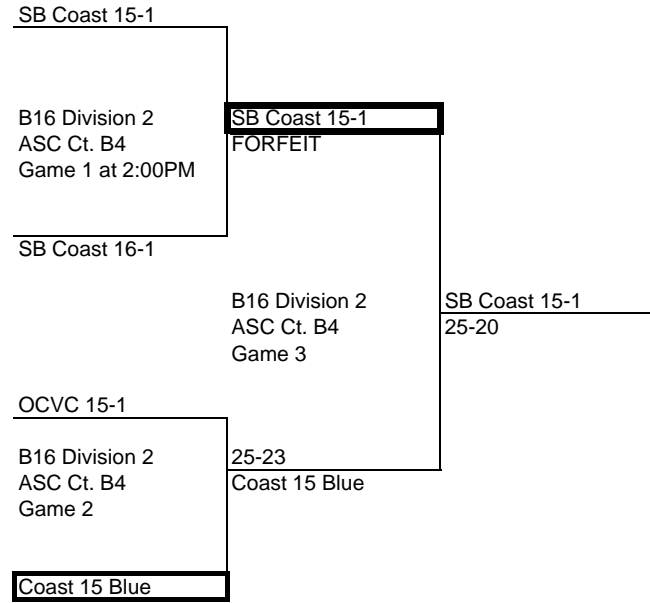

MB Surf Asics 16 Blue

Vegas United 16 Navy

B16 Division 2
ASC Ct. B2
Game 2

Pulse Athletics 16 Hurley

Balboa Bay 16 Red
26-24

B16 Division 2
ASC Ct. B2
Game 3

25-16
Pulse Athletics 16 Hurley

Balboa Bay 16 Red
25-23