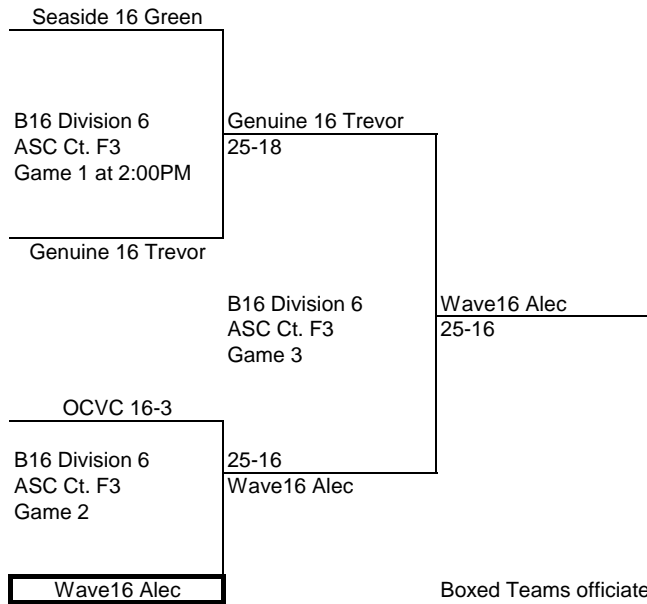

Balboa Bay 16 Yellow

Bye

B16 Division 5
ASC Ct. F2
Game 3

Ohana AC 16 Grey
25-23

Laguna Beach 15 Dave

B16 Division 5
ASC Ct. F2
Game 2

Ohana AC 16 Grey
25-17

Ohana AC 16 Grey