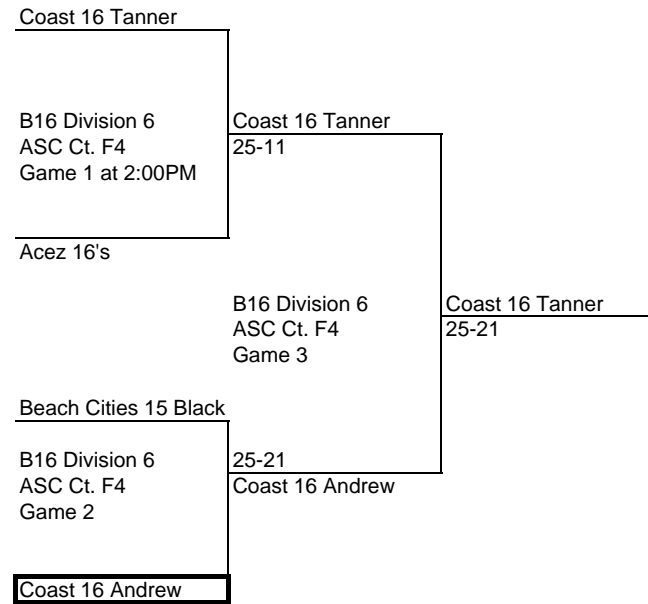

Boxed Teams officiate 1st playoff match
Losing team officiates next match