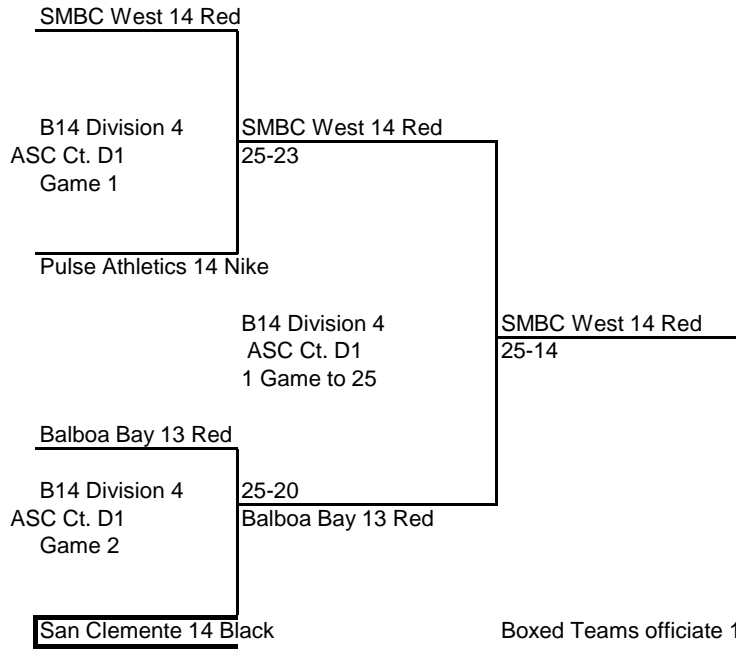

Boxed Teams officiate 1st playoff match
Losing team officiates next match