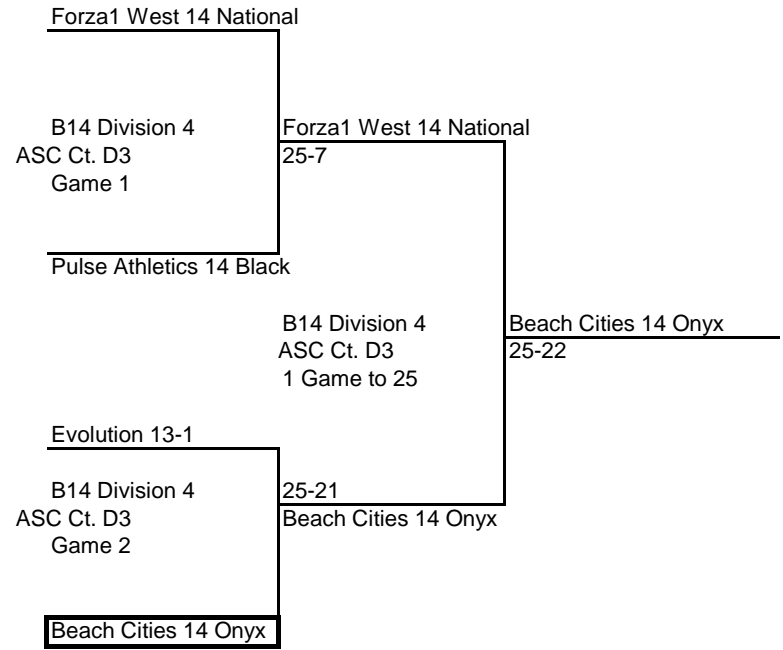

Beach Cities 14 Onyx