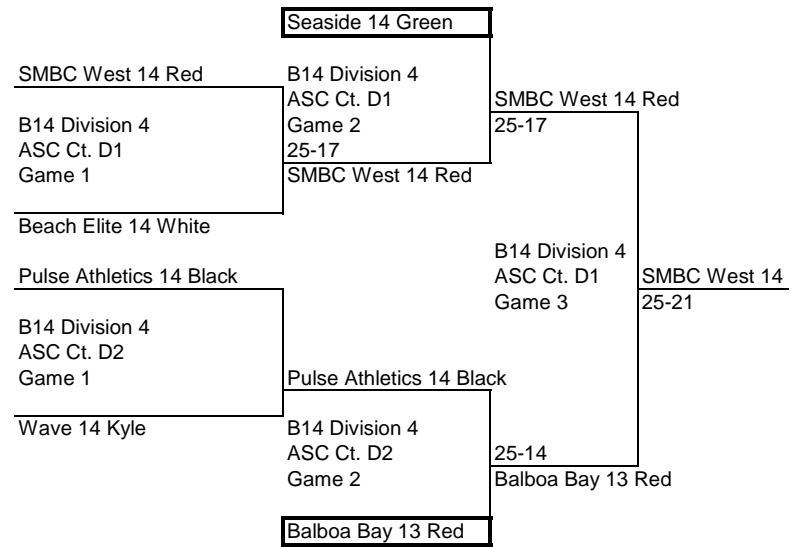

Forza1 West 14 National

B14 Division 3  
ASC Ct. C4  
1 Game to 25

25-14  
Beach Cities 14 Onyx

Forza1 West 14 National  
25-19

Boxed Teams officiate 1st playoff match  
Losing team officiates next match

949 12's Black