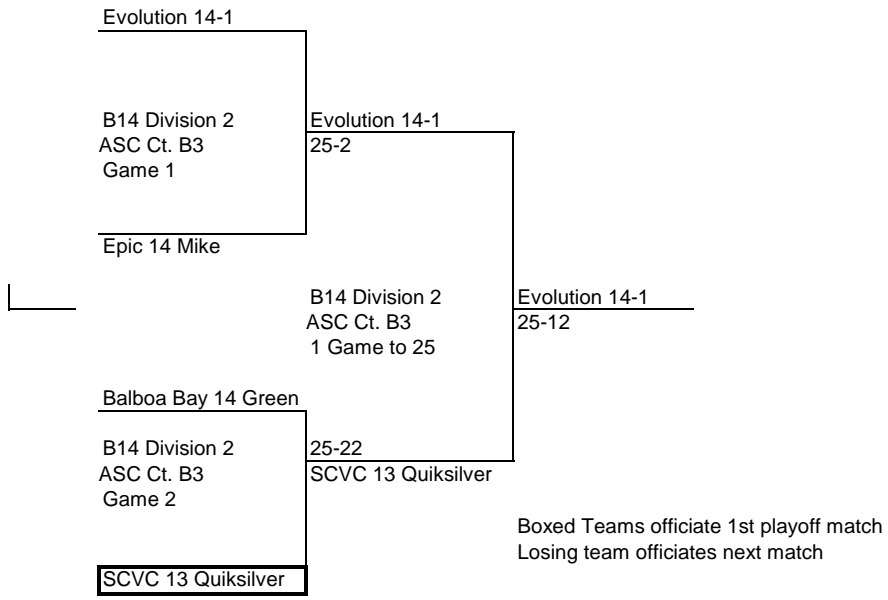

Beach Elite 14 Blue

Pulse Athletics 14 Hurley

B14 Division 2  
ASC Ct. B2  
Game 2

Mavericks 14 Black

SG Elite 14 Elite  
25-19

B14 Division 2  
ASC Ct. B2  
1 Game to 25

25-0  
Mavericks 14 Black

SG Elite 14 Elite  
25-22