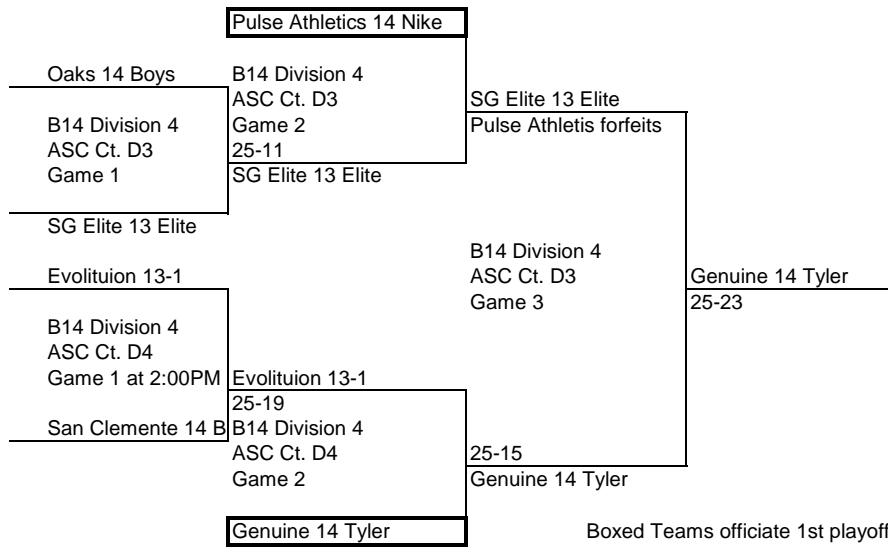

Boxed Teams officiate 1st playoff match
Losing team officiates next match