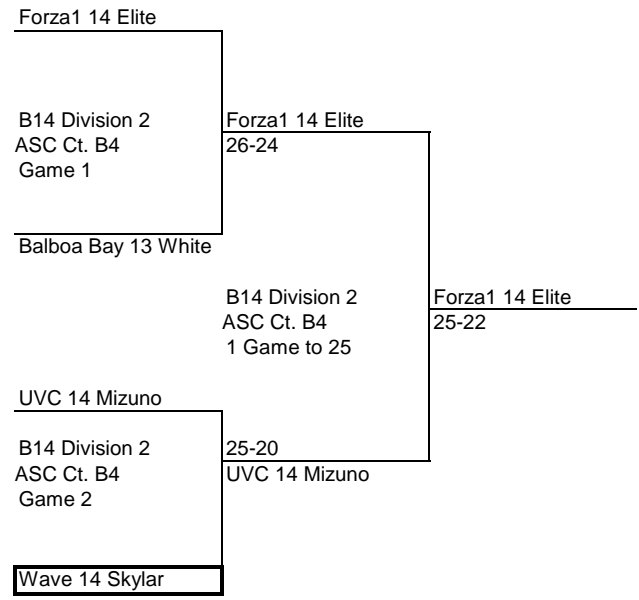

Beach Elite 14 Blue

Pulse Athletics 14 Hurley

B14 Division 2  
ASC Ct. B2  
Game 2

Mavericks 14 Black

SG Elite 14 Elite  
25-19

B14 Division 2  
ASC Ct. B2  
1 Game to 25

25-0  
Mavericks 14 Black

SG Elite 14 Elite  
25-22