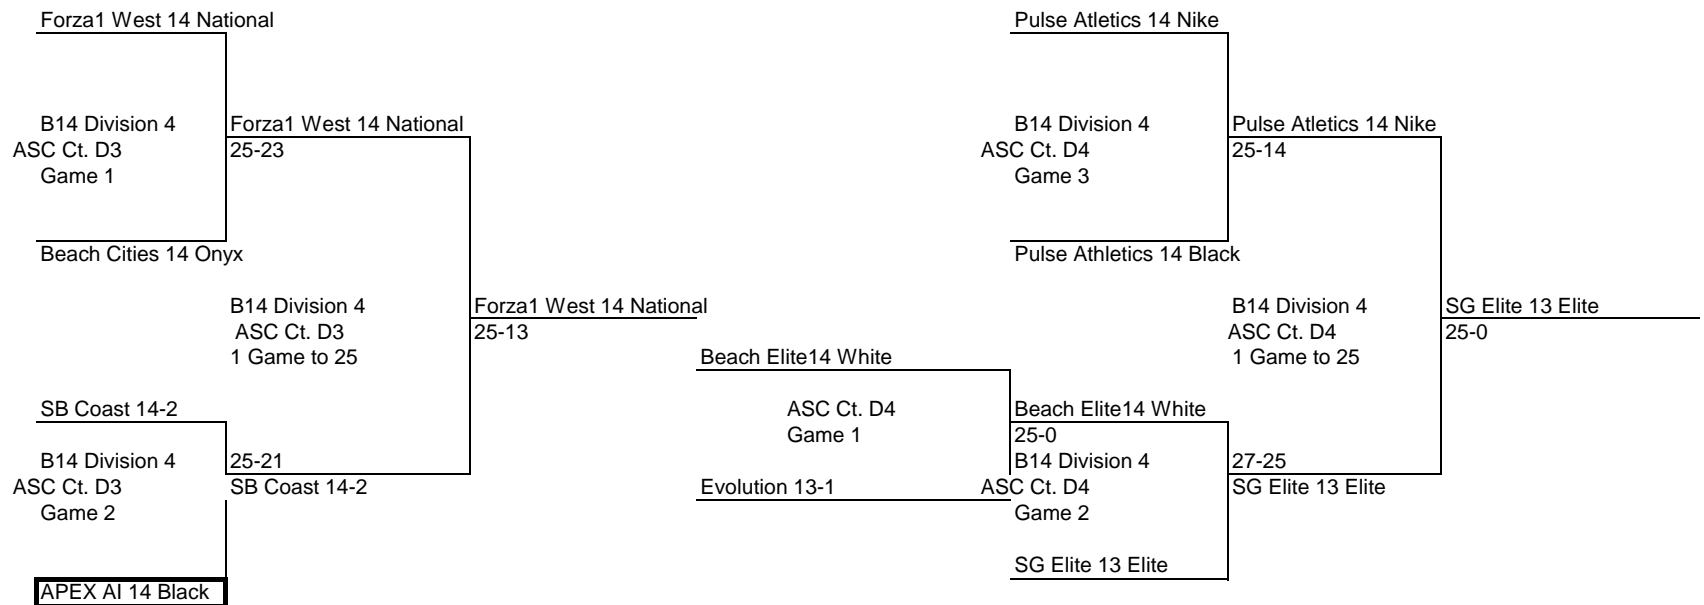

Boxed Teams officiate 1st playoff match
Losing team officiates next match