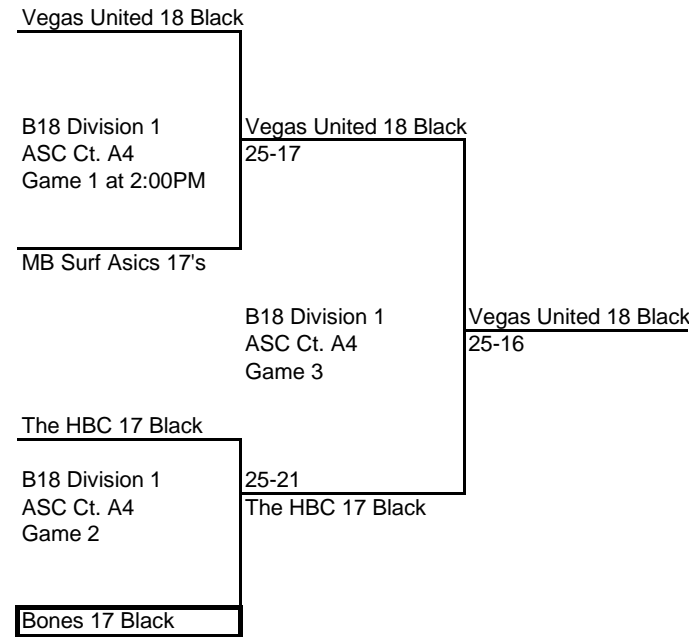

SMBC 18 Adidas

Team Rockstar 18 Rockstar

B18 Division 1
Court A2
Game 2

The HBC 18 Black

949 17 Black
26-24

B18 Division 1
Court A2
Game 3

The HBC 18 Black

The HBC 18 Black
25-21

Legacy 17 Elite

B18 Division 2
Court B1
Game 1 at 2:00PM

LVBC 18

LVBC 18
25-23

B18 Division 2
Court B1
Game 3

Coast 17 Blue
25-23

SB Coast 18-1

B18 Division 2
Court B1
Game 2