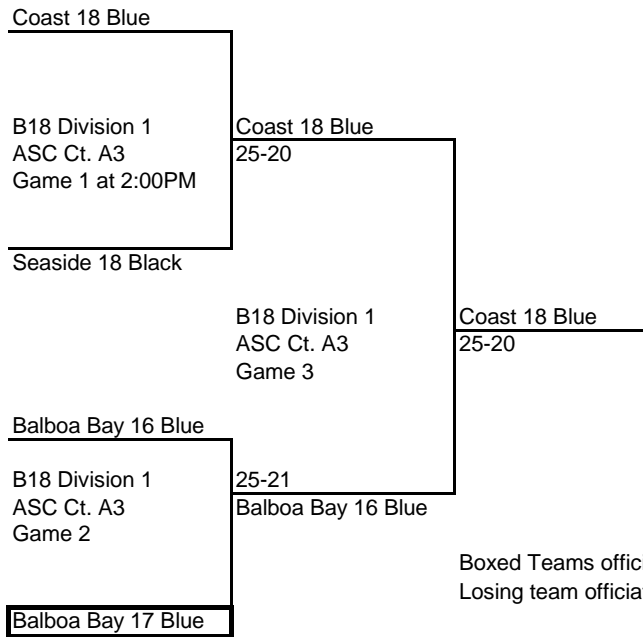

SMBC 18 Adidas

Team Rockstar 18 Rockstar

B18 Division 1
Court A2
Game 2

The HBC 18 Black

949 17 Black
26-24

B18 Division 1
Court A2
Game 3

The HBC 18 Black

The HBC 18 Black
25-21