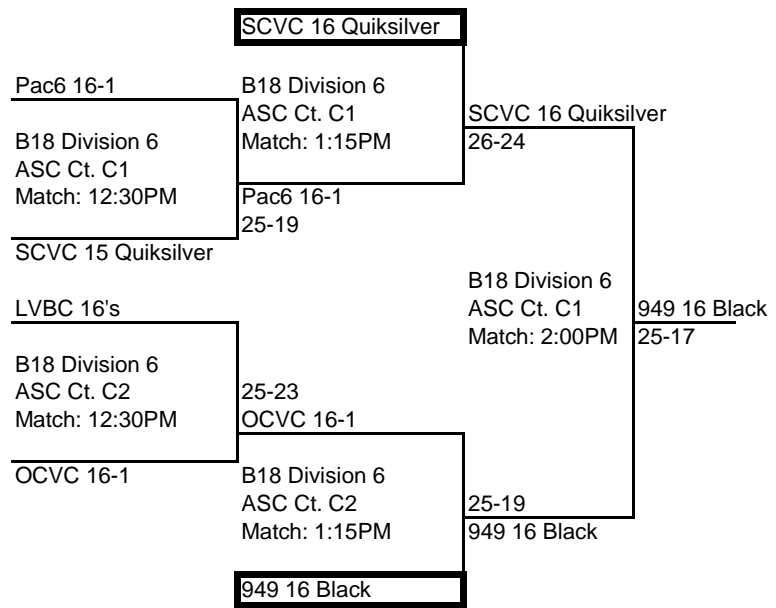

Div 5B Pool 2	16 and Under	Match W	Match L	Game W	Game L	Match %	Game %	Pt Ratio	Finish
Vegas United 15 White		1	1	4	2	50.00	66.67	1.08	2
Warrior 16		2		5	1	100.00	83.33		1
Pulse 15 Nike			2		6	0.00	0.00	0.71	3
3 games to 25									

Momentous Ct. 22
8:00am

Match #1	1 vs 3	Game 1	Game 2	Game 3
Vegas United 15 White		25	25	25
Pulse 15 Nike		20	22	20

Ref: Warrior 16

Momentous Ct. 22
9:00am

Match #2	2 vs 4	Game 2	Game 3
Warrior 16			
3 games to 25			

Ref: Vegas United 15 White

Momentous Ct. 22
10:00am

Match #3	1 vs 4	Game 1	Game 2	Game 3
Vegas United 15 White				
3 games to 25				

Ref: Pulse 15 Nike

Momentous Ct. 22
11:00am

Match #4	2 vs 3	Game 1	Game 2	Game 3
Warrior 16		25	25	25
Pulse 15 Nike		14	16	14

Ref: Vegas United 15 White

Momentous Ct. 22
12noon

Match #5	3 vs 4	Game 1	Game 2	Game 3
Pulse 15 Nike				
3 games to 25				

Ref: Warrior 16

Momentous Ct. 22
1:00pm

Match #6	1 vs 2	Game 1	Game 2	Game 3
Vegas United 15 White		25	23	18
Warrior 16		19	25	25

Ref: 3 games to 25