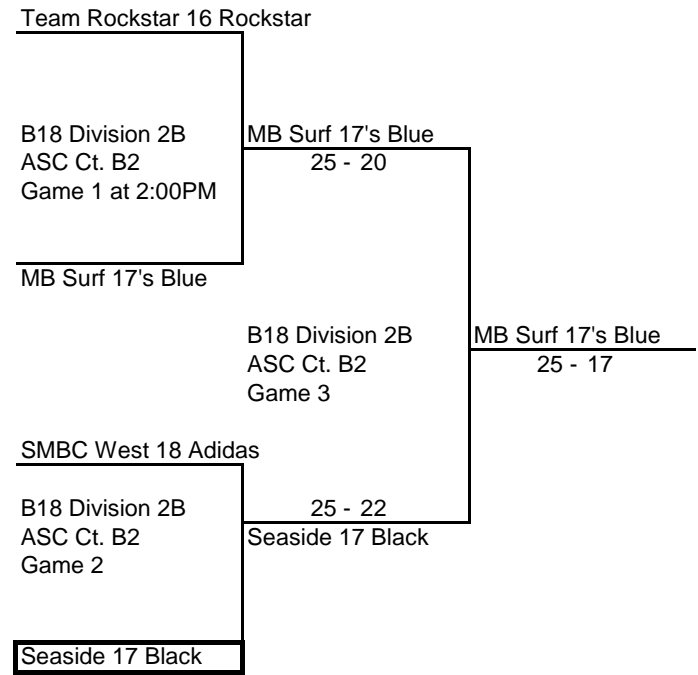

Boxed Teams officiate 1st playoff match
Losing team officiates next match

The HBC 18 Black

SMBC South 18 Adidas

B18 Division 3
Momentous Ct. 7
Game 1 at 2:00PM

SAVC 17-Legends Andy

West Edge 18

B18 Division 3
Momentous Ct. 7
Game 2