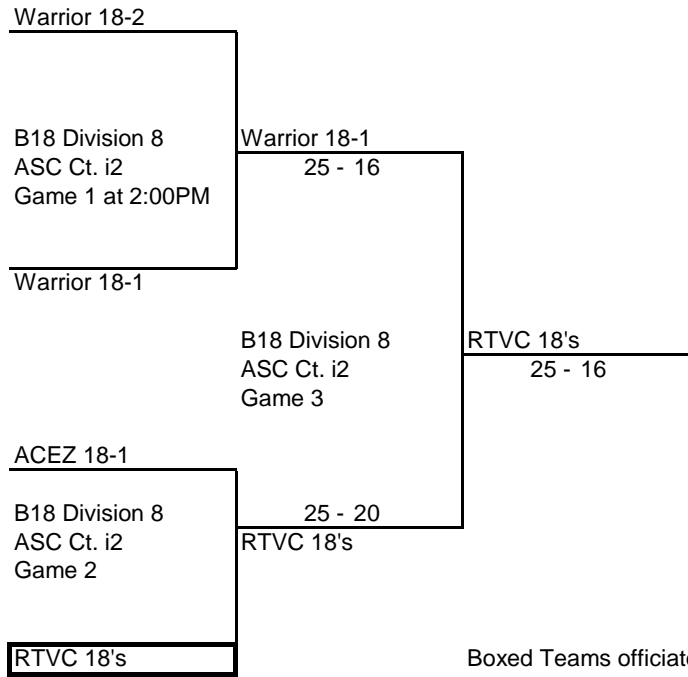

Boxed Teams officiate 1st playoff match
Losing team officiates next match