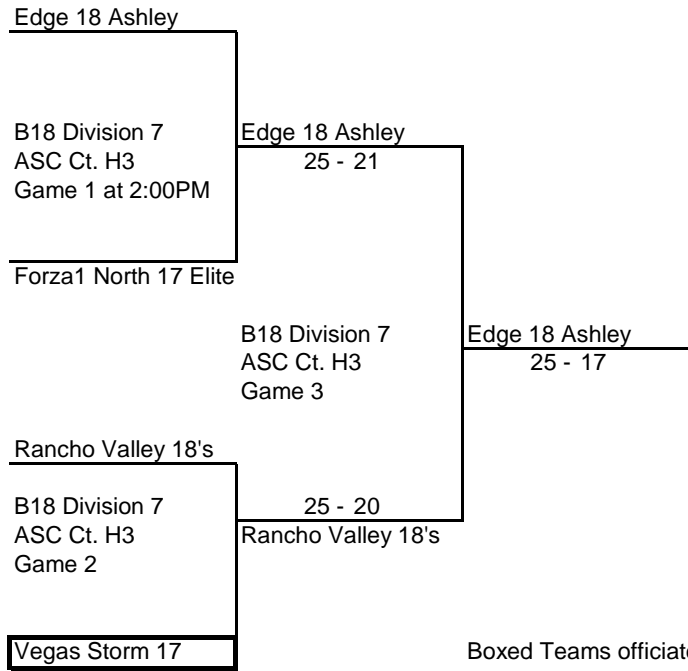

Boxed Teams officiate 1st playoff match
Losing team officiates next match