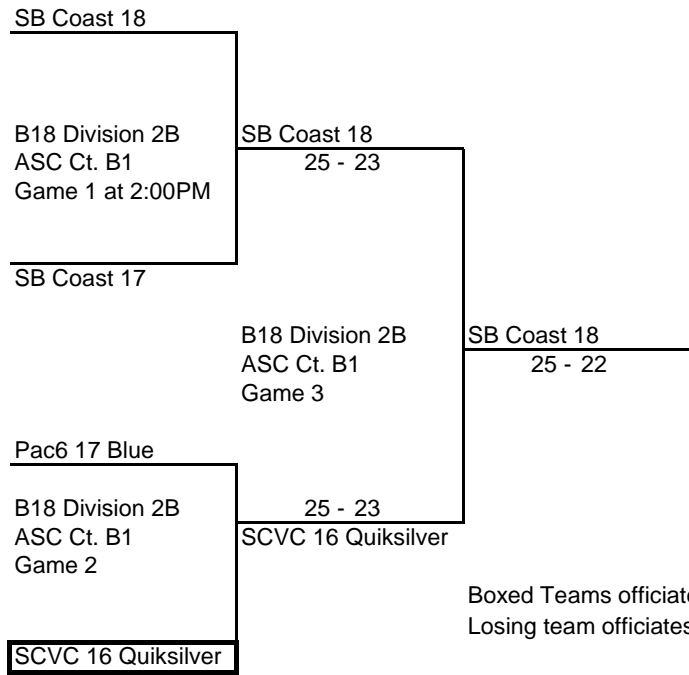

Boxed Teams officiate 1st playoff match
Losing team officiates next match

The HBC 18 Black

SMBC South 18 Adidas

B18 Division 3
Momentous Ct. 7
Game 1 at 2:00PM

SAVC 17-Legends Andy

West Edge 18

B18 Division 3
Momentous Ct. 7
Game 2