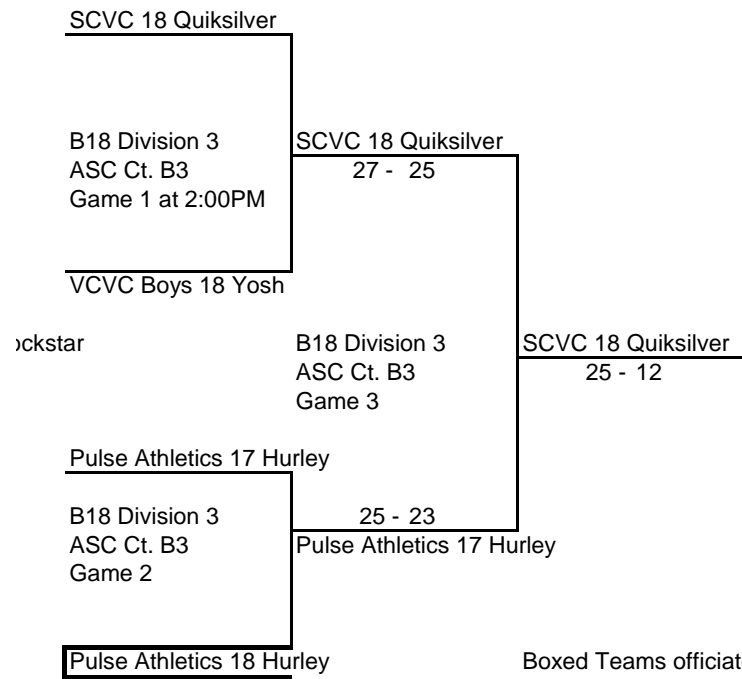

Boxed Teams officiate 1st playoff match
Losing team officiates next match