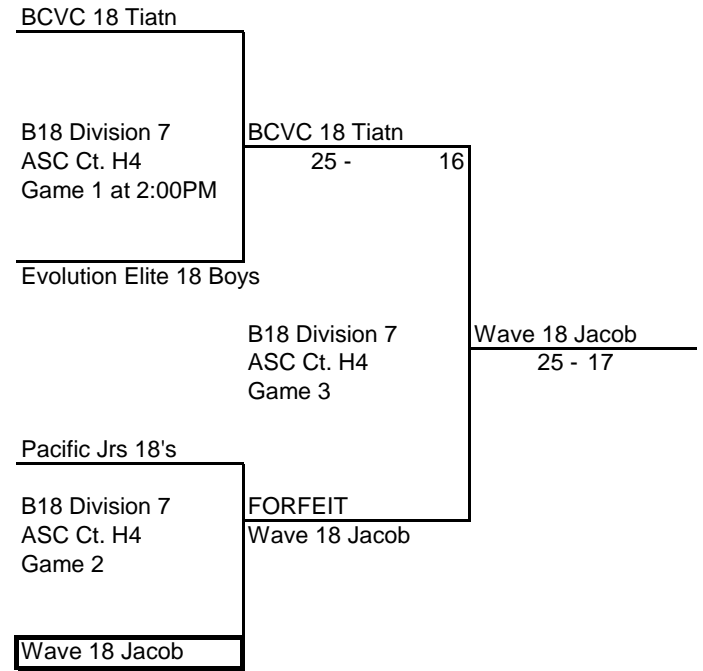

Boxed Teams officiate 1st playoff match
Losing team officiates next match