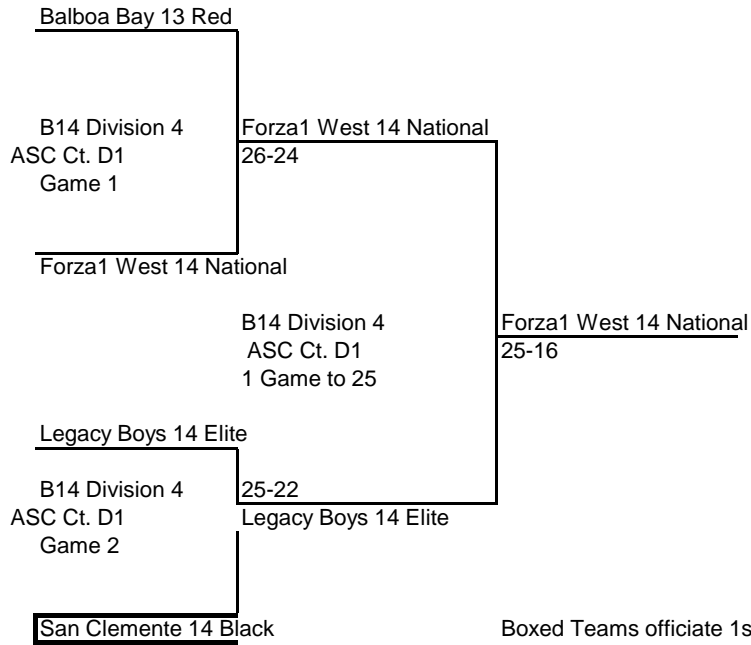

Boxed Teams officiate 1st playoff match
Losing team officiates next match