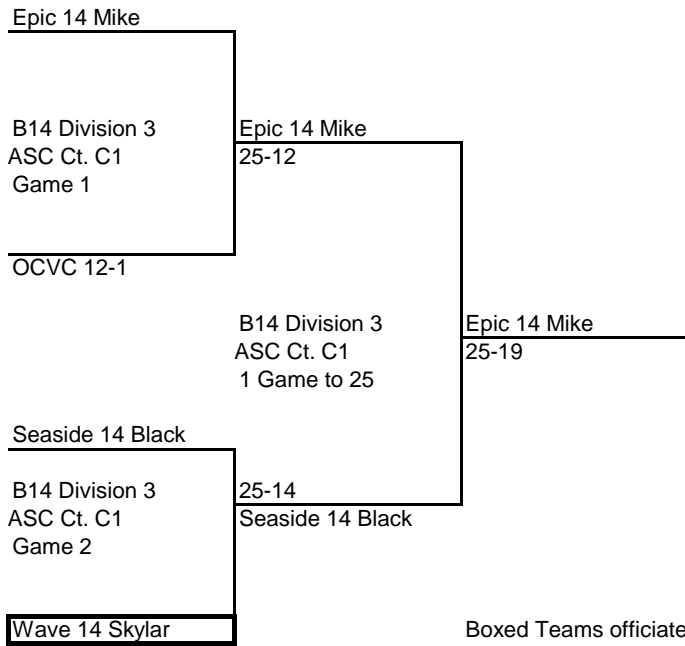

OAKS 14-1 Boys

B14 Division 2
ASC Ct. B4
Game 2

Beach Cities 14 Titan

SMBC South 14 Adidas
25-22

B14 Division 2
ASC Ct. B4
1 Game to 25

25-11

Beach Cities 14 Titan

SMBC South 14 Adida
25-17