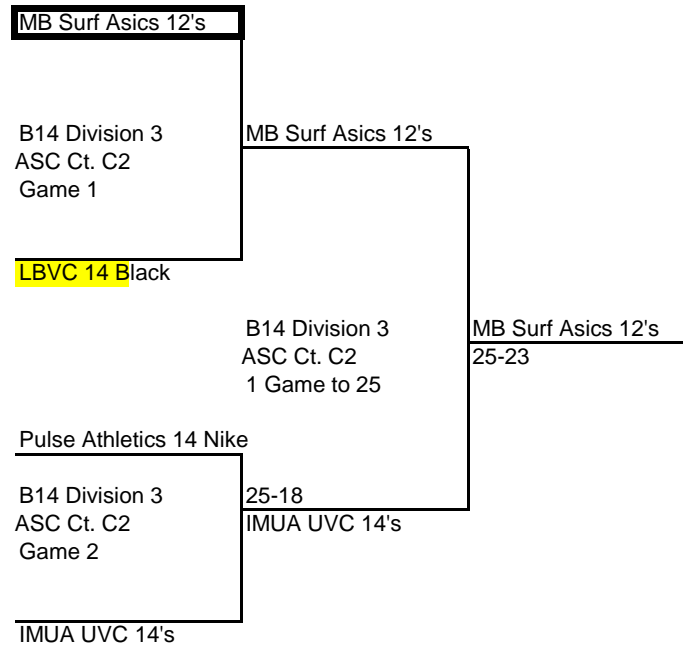

Boxed Teams officiate 1st playoff match
Losing team officiates next match