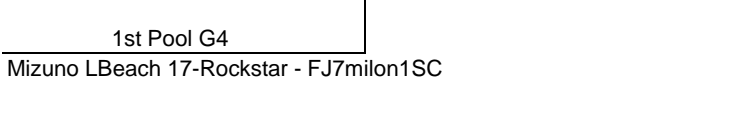

AGE GROUP	17's	DATE	6/17/2018
Momentous SC	crt 5 & crt 6		Gold Pools 3 & 4

REF TEAM
LOSING TEAM REFS
NEXT MATCH

Momentous 17-Dan - FJ7mmtsc1SC
30 - 28

Forza1 17-Under Armour - FJ7forza1SC
26 - 24
25 - 21
-

Sunshine 17-Westside - FJ7sun1SC
25 - 18