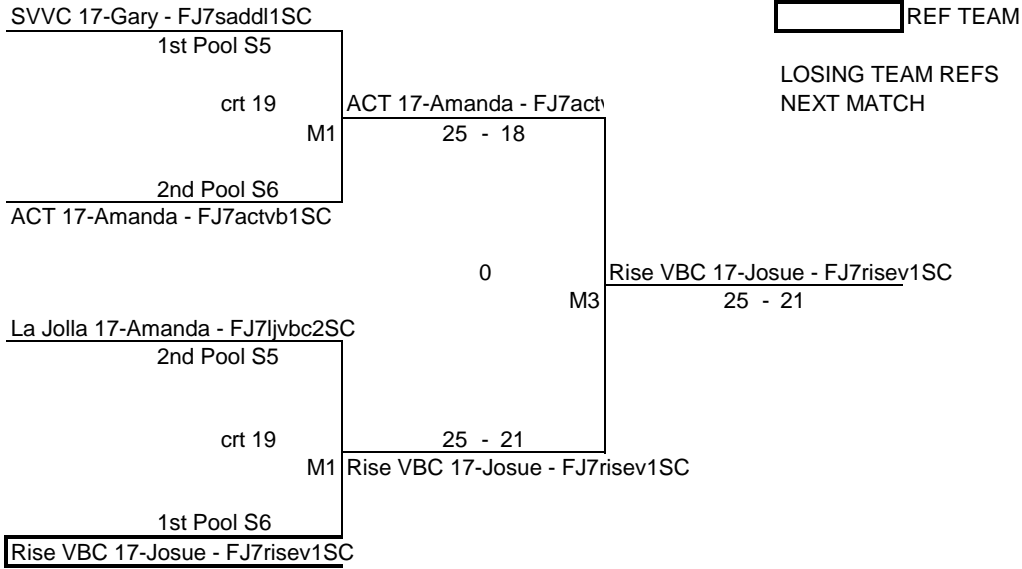

Forza1 17-National - FJ7forza2SC
 4th Pool G5
 crt 10 25 - 17
 M4 Laguna Bch 17-1 Tuan - FJ7lagun1SC

3rd Pool G6
Laguna Bch 17-1 Tuan - FJ7lagun1SC

AGE GROUP	17's	DATE	6/17/2018
Momentous SC	crt 11 & crt 12	Gold Pools 7 & 8	

AGE GROUP 17's
Momentous S crt 17 & crt 18

DATE 6/17/2018
Silver Pools 3 & 4

REF TEAM

LOSING TEAM REFS
NEXT MATCH

AGE GROUP	17's	DATE	6/17/2018
Momentous S	crt 19 & crt 22		Silver Pools 5 & 6

[] REF TEAM
 LOSING TEAM REFS
 NEXT MATCH

:1SC

AGE GROUP 17's
Momentous SC crt 20 & crt 21

DATE 6/17/2018
DIV Silver Pools 7 & 8

Genuine 17-Elite Kyle - FJ7gnuin1SC

1st Pool S7

crt 20

M1

2nd Pool S8

SoCal VBC 17-Todd - FJ7social2SC

crt 20

M4

Wave 17-Audrey - FJ7wvevb3SC

2nd Pool S7

crt 20

M2

1st Pool S8