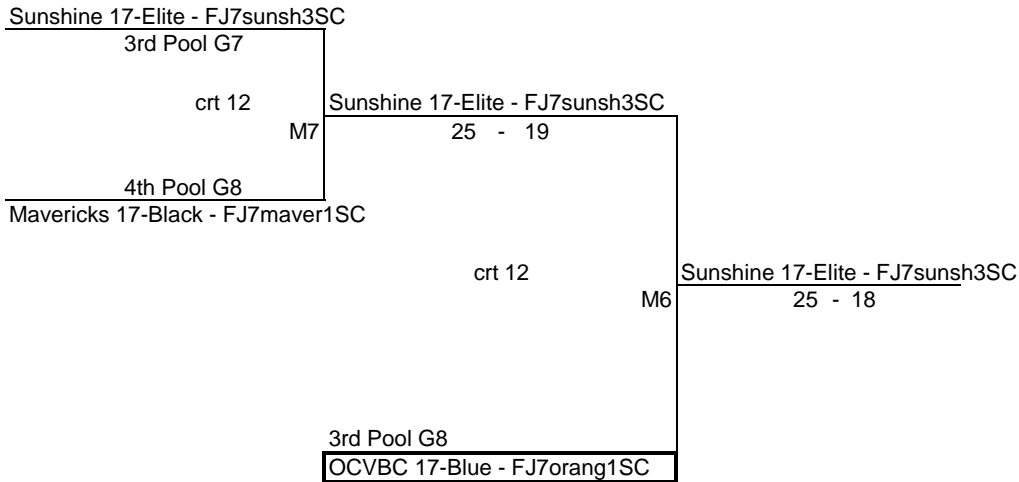

Sunshine 17-Westside - FJ7sun1SC
 25 - 18

AGE GROUP	17's	DATE	6/17/2018
Momentous SC	crt 7 & crt 10	Gold Pools 5 & 6	

SG Elite 17-Elite - FJ7legac1SC REF TEAM

1st Pool G5
 crt 7 SAVC 17-Legends Mariko - FJ7savbc1SC
 M1 25 - 21
 2nd Pool G6
 SAVC 17-Legends Mariko - FJ7savbc1SC
 crt 7 Epic 17 Steve - F7Jepvbc1SC
 M5 25 - 21

LOSING TEAM REFS
 NEXT MATCH

Tstreet 17-Naseri - FJ7tstrt1SC
 2nd Pool G5
 crt 10 25 - 23
 M2 Epic 17 Steve - F7Jepvbc1SC
 1st Pool G6
 Epic 17 Steve - F7Jepvbc1SC

Seal Beach 17-Black - FJ7sealb1SC
3rd Pool G5
 crt 7 Seal Beach 17-Black - FJ7sealb1SC
 M3 25 - 17
 4th Pool G6
 Reef 17-1 - FJ7reefv1SC
 crt 10 Laguna Bch 17-1 Tuan - FJ7lagun1SC
 M6 25 - 22

Forza1 17-National - FJ7forza2SC
 4th Pool G5
 crt 10 25 - 17
 M4 Laguna Bch 17-1 Tuan - FJ7lagun1SC

3rd Pool G6
Laguna Bch 17-1 Tuan - FJ7lagun1SC

AGE GROUP	17's	DATE	6/17/2018
Momentous SC	crt 11 & crt 12	Gold Pools 7 & 8	