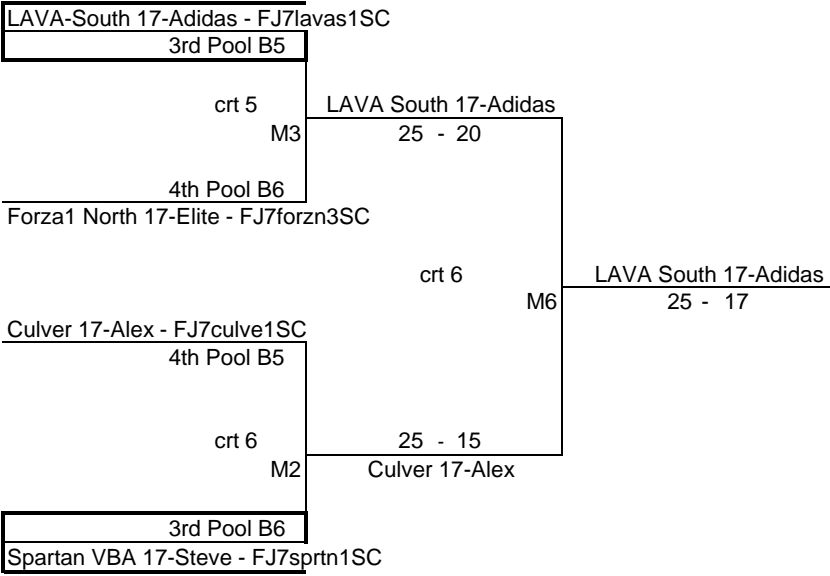

ECVBA 17-Ron
25 - 19

Club OC 17-Maroon - FJ7cocva1SC

3rd Pool B3 -

crt 4

M6

Tstreet 17-Curtis - FJ7tstrt2SC

4th Pool B3

crt 4

M2

3rd Pool B4

Aero VC 17's - FK7aerpv1SC

25 - 20

Aero VC 17's

Aero VC 17 s
27 - 25

AGE GROUP	17's	DATE	6/17/2018
Ladera Sports Ctr	crt 5 & crt 6	Bronze Pools 5 & 6	

REF TEAM
 LOSING TEAM REFS
 NEXT MATCH

So-Cal Juniors 17-Amanda - F

1st Pool B7

crt F1

M1

So-Cal Juniors 17-Amanda - F

25 - 17

2nd Pool B8

Pursuit 17-Samurai - FJ7purst2SC

crt F1

M5

So-Cal Juniors 17-Amanda - FJ7scjrs1SC

26 - 24

Club Southbay 17-Blu FJ7csbay1SC

2nd Pool B7

crt F2

M4