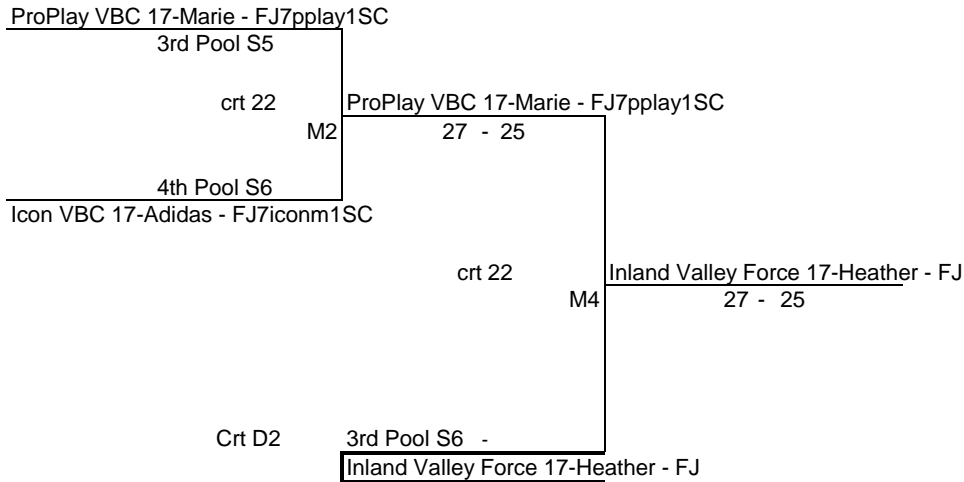

Forza1 17-National - FJ7forza2SC
 4th Pool G5
 crt 10 25 - 17
 M4 Laguna Bch 17-1 Tuan - FJ7lagun1SC

3rd Pool G6
Laguna Bch 17-1 Tuan - FJ7lagun1SC

AGE GROUP	17's	DATE	6/17/2018
Momentous SC	crt 11 & crt 12	Gold Pools 7 & 8	

AGE GROUP 17's
Momentous S crt 17 & crt 18

DATE 6/17/2018
Silver Pools 3 & 4

REF TEAM

LOSING TEAM REFS
NEXT MATCH

AGE GROUP	17's	DATE	6/17/2018
Momentous S	crt 19 & crt 22		Silver Pools 5 & 6

[] REF TEAM
 LOSING TEAM REFS
 NEXT MATCH

:1SC

AGE GROUP 17's
Momentous SC crt 20 & crt 21

DATE 6/17/2018
DIV Silver Pools 7 & 8

Genuine 17-Elite Kyle - FJ7gnuin1SC

1st Pool S7

crt 20

M1

2nd Pool S8

SoCal VBC 17-Todd - FJ7social2SC

crt 20

M4

Wave 17-Audrey - FJ7wvevb3SC

2nd Pool S7

crt 20

M2

1st Pool S8