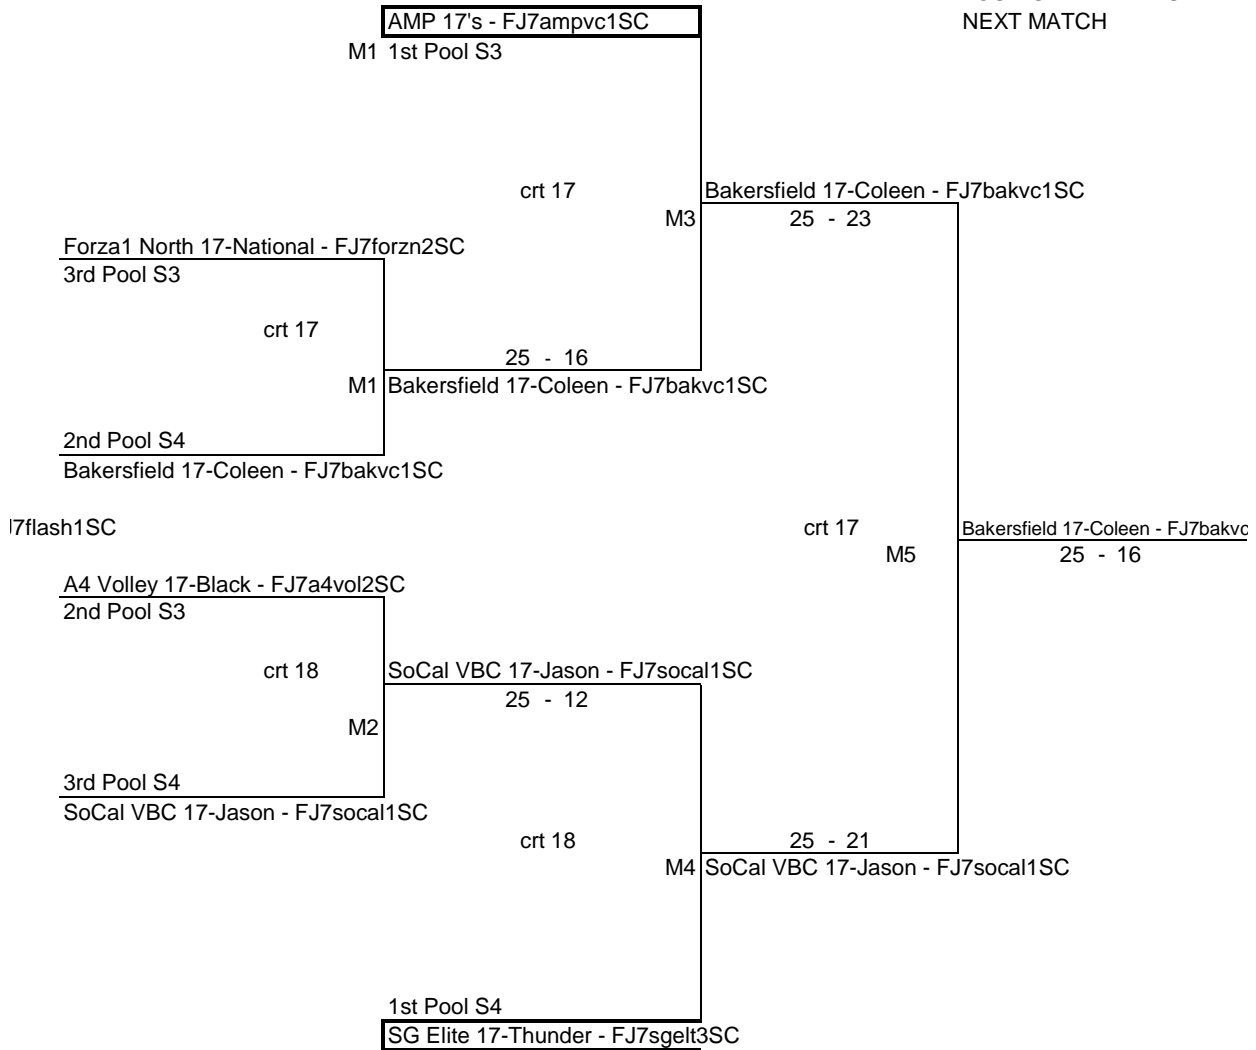

AGE GROUP 17's
Momentous S crt 17 & crt 18

DATE 6/17/2018
Silver Pools 3 & 4

REF TEAM

LOSING TEAM REFS
NEXT MATCH