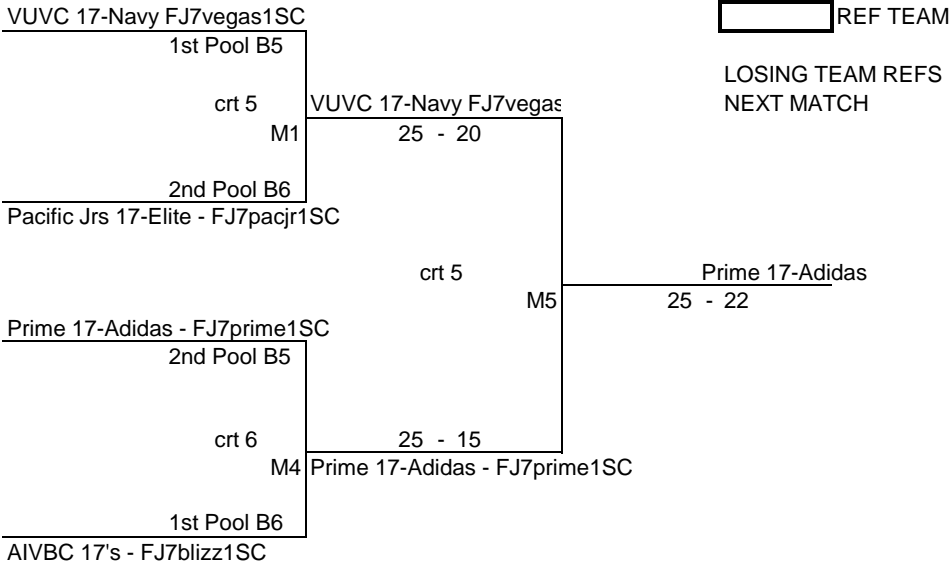

ECVBA 17-Ron
25 - 19

Club OC 17-Maroon - FJ7cocva1SC

3rd Pool B3 -

crt 4

M6

Tstreet 17-Curtis - FJ7tstrt2SC

4th Pool B3

crt 4

M2

3rd Pool B4

Aero VC 17's - FK7aerpv1SC

25 - 20

Aero VC 17's

Aero VC 17 s
27 - 25

AGE GROUP	17's	DATE	6/17/2018
Ladera Sports Ctr	crt 5 & crt 6	Bronze Pools 5 & 6	

REF TEAM
 LOSING TEAM REFS
 NEXT MATCH

So-Cal Juniors 17-Amanda - F

1st Pool B7

crt F1

M1

So-Cal Juniors 17-Amanda - F

25 - 17

2nd Pool B8

Pursuit 17-Samurai - FJ7purst2SC

crt F1

M5

So-Cal Juniors 17-Amanda - FJ7scjrs1SC

26 - 24

Club Southbay 17-Blu FJ7csbay1SC

2nd Pool B7

crt F2

M4