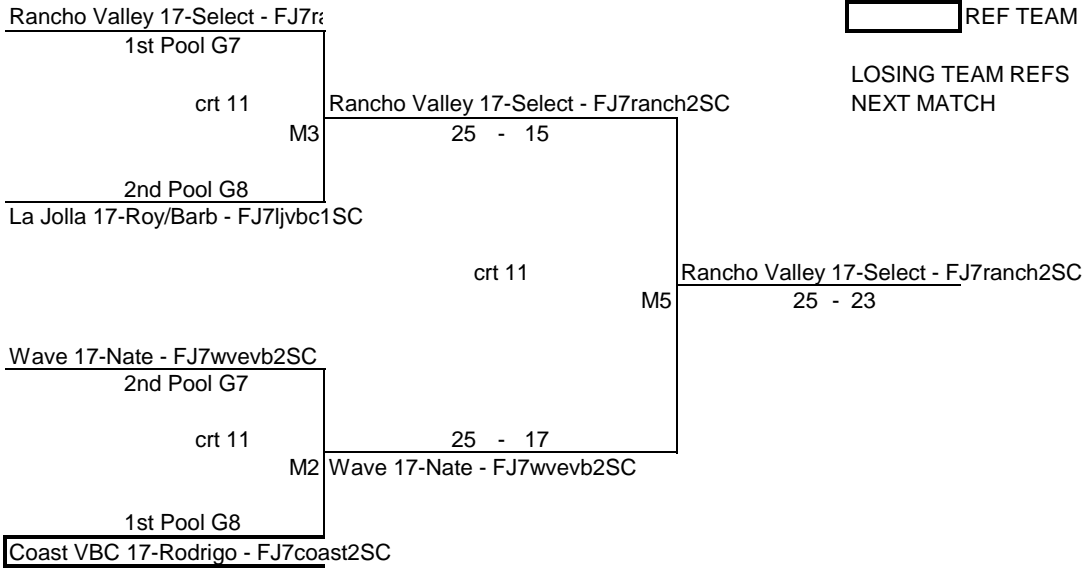

Sunshine 17-Westside - FJ7sun1SC
 25 - 18

AGE GROUP	17's	DATE	6/17/2018
Momentous SC	crt 7 & crt 10	Gold Pools 5 & 6	

SG Elite 17-Elite - FJ7legac1SC REF TEAM

1st Pool G5
 crt 7 SAVC 17-Legends Mariko - FJ7savbc1SC
 M1 25 - 21
 2nd Pool G6
 SAVC 17-Legends Mariko - FJ7savbc1SC
 crt 7 Epic 17 Steve - F7Jepvbc1SC
 M5 25 - 21

LOSING TEAM REFS
 NEXT MATCH

Tstreet 17-Naseri - FJ7tstrt1SC
 2nd Pool G5
 crt 10 25 - 23
 M2 Epic 17 Steve - F7Jepvbc1SC
 1st Pool G6
 Epic 17 Steve - F7Jepvbc1SC

Seal Beach 17-Black - FJ7sealb1SC
3rd Pool G5
 crt 7 Seal Beach 17-Black - FJ7sealb1SC
 M3 25 - 17
 4th Pool G6
 Reef 17-1 - FJ7reefv1SC
 crt 10 Laguna Bch 17-1 Tuan - FJ7lagun1SC
 M6 25 - 22

Forza1 17-National - FJ7forza2SC
 4th Pool G5
 crt 10 25 - 17
 M4 Laguna Bch 17-1 Tuan - FJ7lagun1SC

3rd Pool G6
Laguna Bch 17-1 Tuan - FJ7lagun1SC

AGE GROUP	17's	DATE	6/17/2018
Momentous SC	crt 11 & crt 12	Gold Pools 7 & 8	