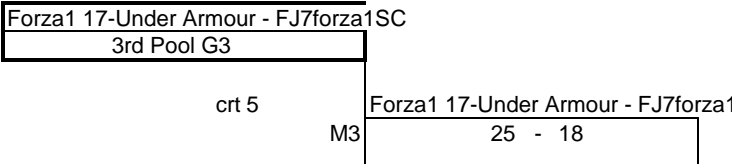

AGE GROUP	17's	DATE	6/17/2018
Momentous SC	crt 5 & crt 6		Gold Pools 3 & 4

REF TEAM
LOSING TEAM REFS
NEXT MATCH

Momentous 17-Dan - FJ7mmtsc1SC
30 - 28

Forza1 17-Under Armour - FJ7forza1SC
26 - 24
25 - 21
-

Sunshine 17-Westside - FJ7sun1SC
25 - 18