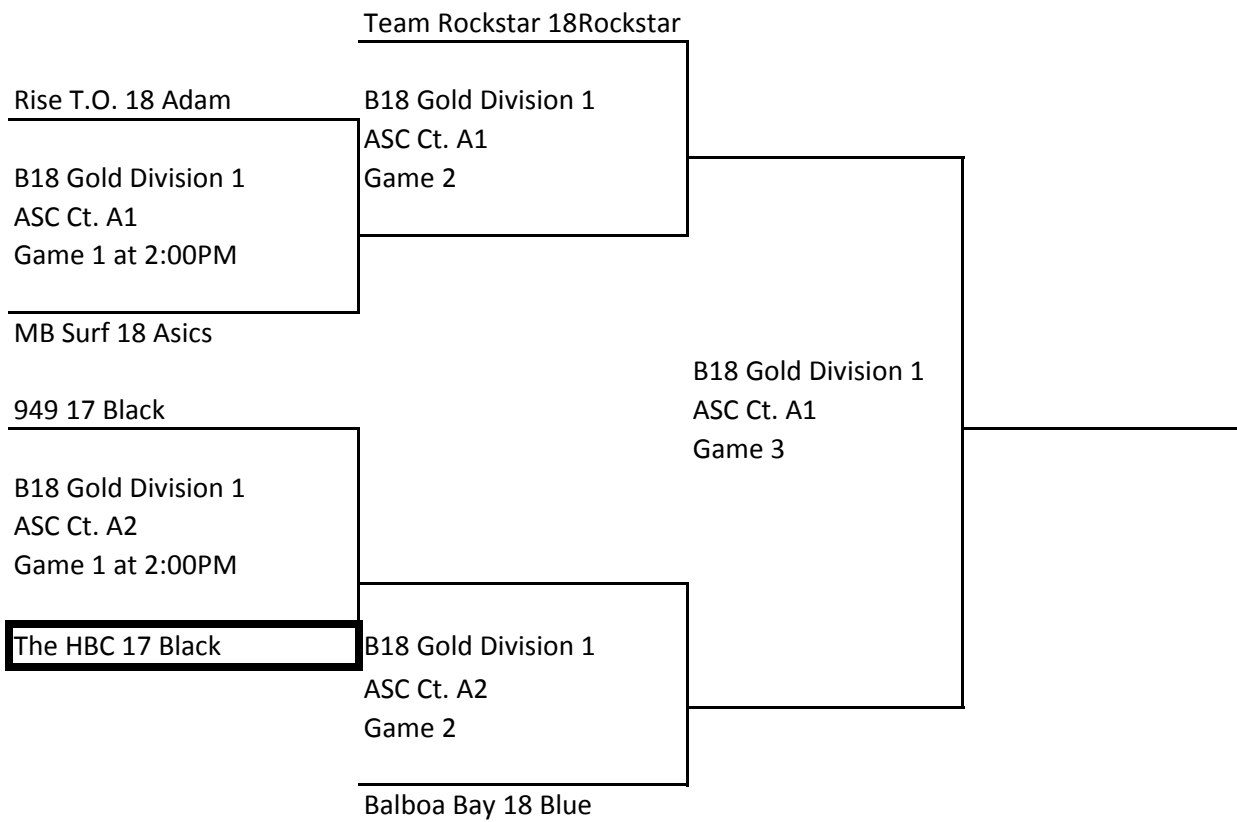

Silver D2 Pool 4	18 and Under	Match W	Match L	Game W	Game L	Match %	Game %	Pt Ratio	Finish
Pacific Jrs 18's		2	1	4	2	66.67	66.67	1.08	2
Pulse 17 Nike		2	1	5	2	66.67	71.43	1.07	1
RTVC 18			3		6	0.00	0.00	0.73	4
Forza1 North18 Elite		2	1	4	3	66.67	57.14	1.14	3

ASC Ct. H2 8:00am	Match #1	1 vs 3	Game 1	Game 2	Game 3	Ref: Pulse 17 Nike
	Pacific Jrs 18's		25	25		
ASC Ct. H2 9:00am	Match #2	2 vs 4	Game 1	Game 2	Game 3	Ref: Pacific Jrs 18's
	Pulse 17 Nike		20	26	8	
ASC Ct. H2 10:00am	Forza1 North18 Elite		25	24	15	Ref: RTVC 18
	Match #3	1 vs 4	Game 1	Game 2	Game 3	
ASC Ct. H2 11:00am	Pacific Jrs 18's		26	25		Ref: Pacific Jrs 18's
	Forza1 North18 Elite		24	23		
ASC Ct. H2 12noon	Match #4	2 vs 3	Game 1	Game 2	Game 3	Ref: Pulse 17 Nike
	Pulse 17 Nike		25	25		
ASC Ct. H2 1:00pm	RTVC 18		23	17		Ref: Forza1 North18 Elite
	Match #5	3 vs 4	Game 1	Game 2	Game 3	
ASC Ct. H2 1:00pm	RTVC 18		17	19		Ref: Pulse 17 Nike
	Forza1 North18 Elite		25	25		
ASC Ct. H2 1:00pm	Match #6	1 vs 2	Game 1	Game 2	Game 3	Ref: Pulse 17 Nike
	Pacific Jrs 18's		22	18		
Pulse 17 Nike		25	25