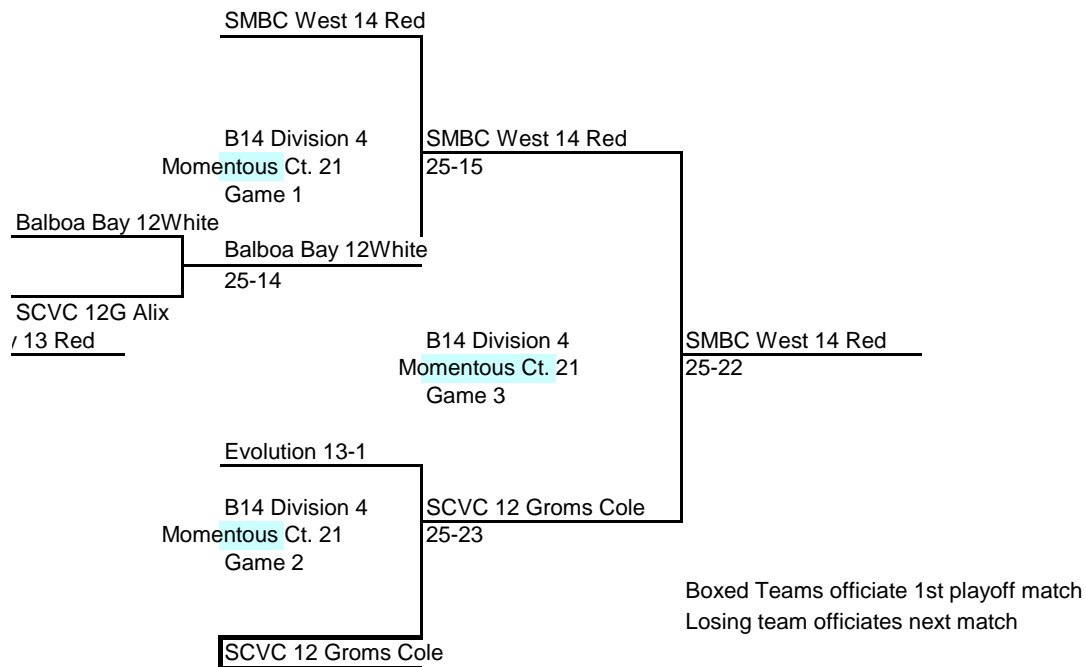

Beach Cities 14 Titan

Beach Elite 14 Blue
25 - 21

Boxed Teams officiate 1st playoff match
Losing team officiates next match

Central Cal 13 F
25-10

L