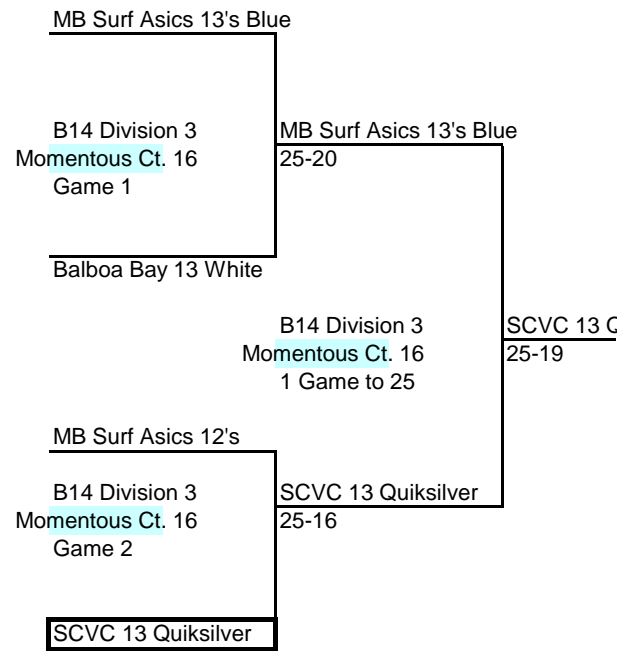

Boxed Teams officiate 1st playoff match
Losing team officiates next match