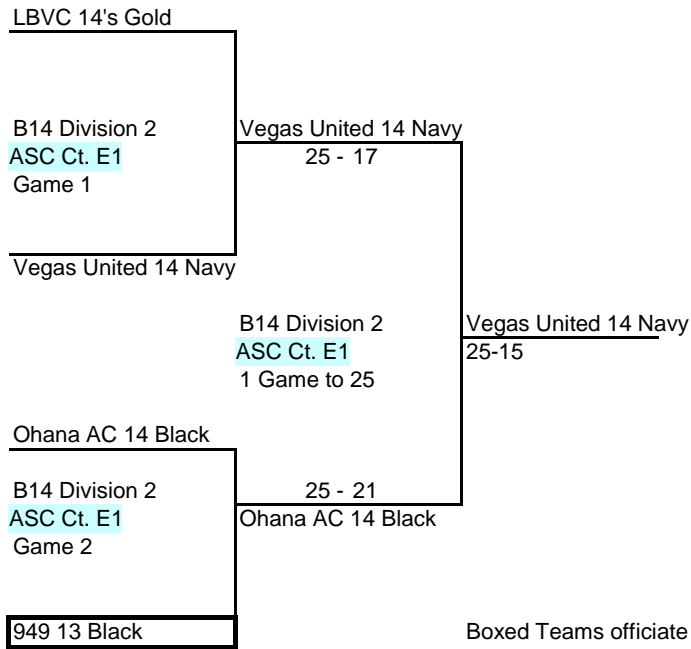

Ref: Central Cal 13 Red

Ref: Forza1 West 14 National

Ref: Balboa Bay 12 White

Ref: Forza1 West 14 National

Ref: Central Cal 13 Red

Ref: 3 games to 25

Boxed Teams officiate 1st playoff match
Losing team officiates next match

Boxed Teams officiate 1st playoff match
Losing team officiates next match

Balboa Bay 14 Green

B14 Division 2
ASC Ct. F1
Game 1

Evolution 14-1

Balboa Bay 14 Green
25-12

B14 Division 2
ASC Ct. F1
1 Game to 25