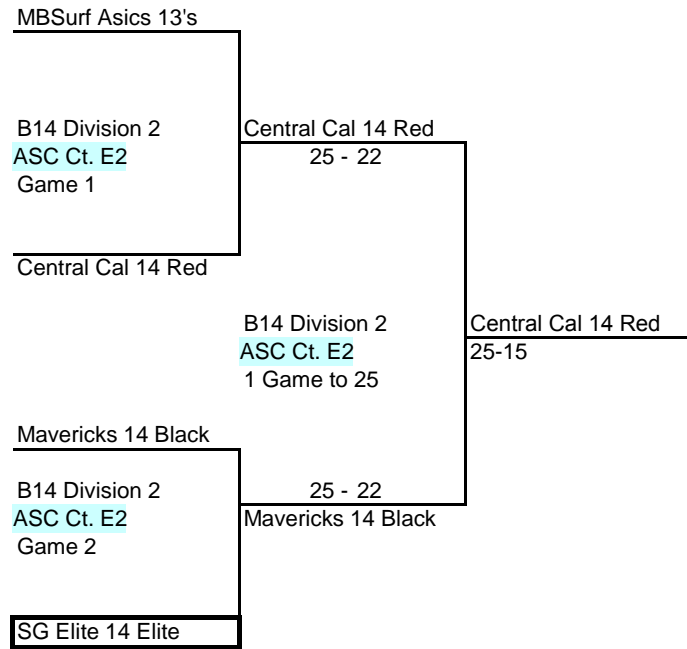

Boxed Teams officiate 1st playoff match
Losing team officiates next match