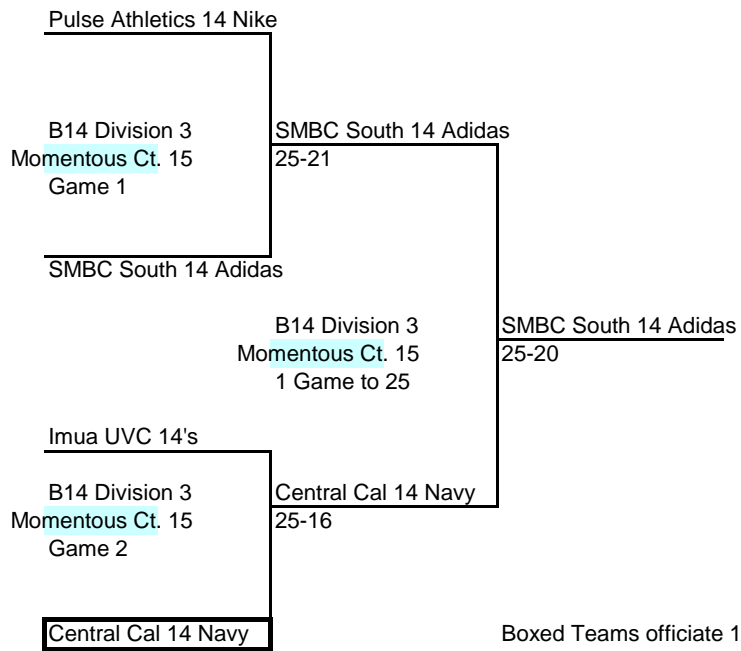

Boxed Teams officiate 1st playoff match
Losing team officiates next match