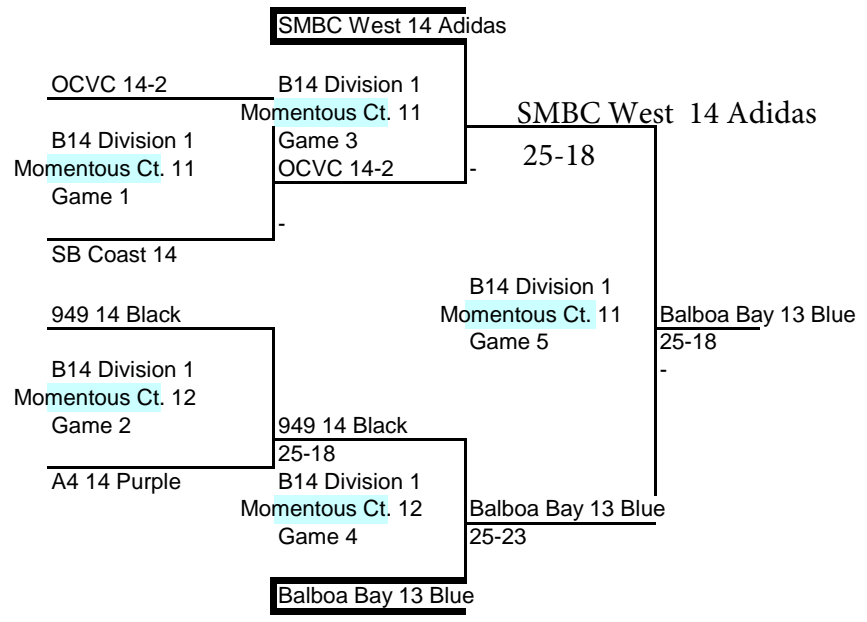

Ref: Central Cal 13 Red

Ref: Forza1 West 14 National

Ref: Balboa Bay 12 White

Ref: Forza1 West 14 National

Ref: Central Cal 13 Red

Ref: 3 games to 25

Boxed Teams officiate 1st playoff match
Losing team officiates next match