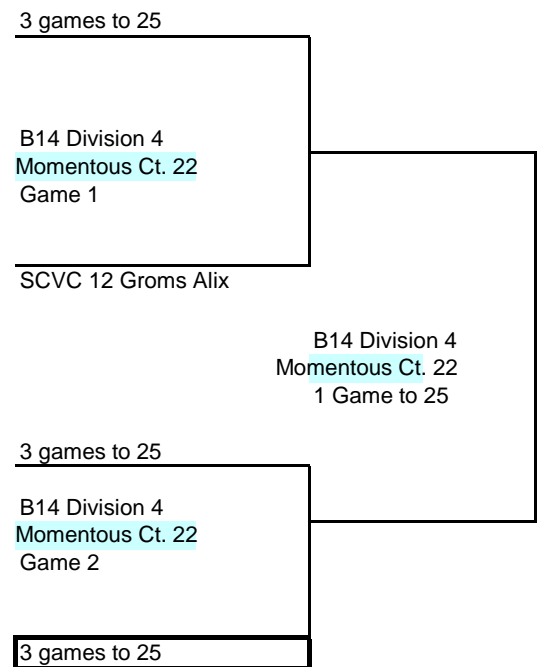

Beach Cities 14 Titan

Beach Elite 14 Blue
25 - 21

Boxed Teams officiate 1st playoff match
Losing team officiates next match

Central Cal 13 F
25-10

L