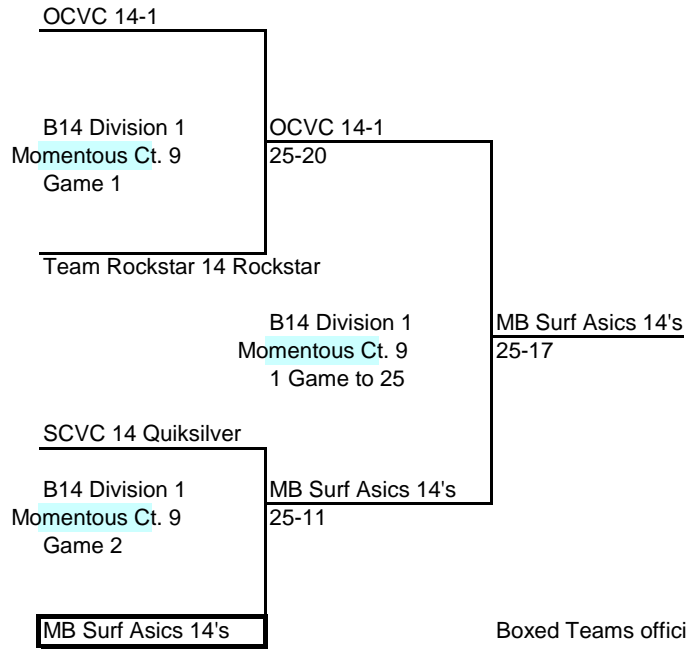

Ref: Central Cal 13 Red

Ref: Forza1 West 14 National

Ref: Balboa Bay 12 White

Ref: Forza1 West 14 National

Ref: Central Cal 13 Red

Ref: 3 games to 25

Boxed Teams officiate 1st playoff match
Losing team officiates next match

Boxed Teams officiate 1st playoff match
Losing team officiates next match

Balboa Bay 14 Green

B14 Division 2
ASC Ct. F1
Game 1

Evolution 14-1

Balboa Bay 14 Green
25-12

B14 Division 2
ASC Ct. F1
1 Game to 25