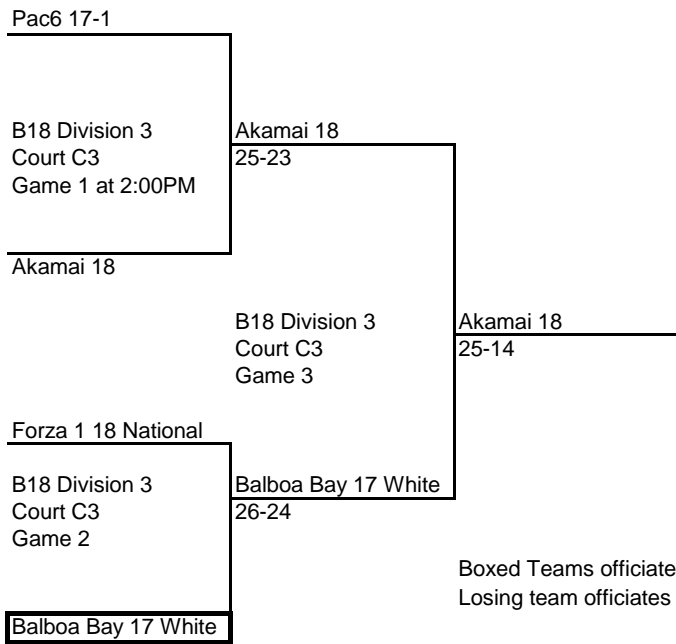

Legacy 18 Elite

B18 Division 4A  
Court C1  
Game 1 at 2:00PM

Spectrum 18's

Legacy 18 Elite  
25-17

B18 Division 4A  
Court C1  
Game 3

SG Elite 18 PAC Elite

B18 Division 4A  
Court C1  
Game 2

VXS 18 Black