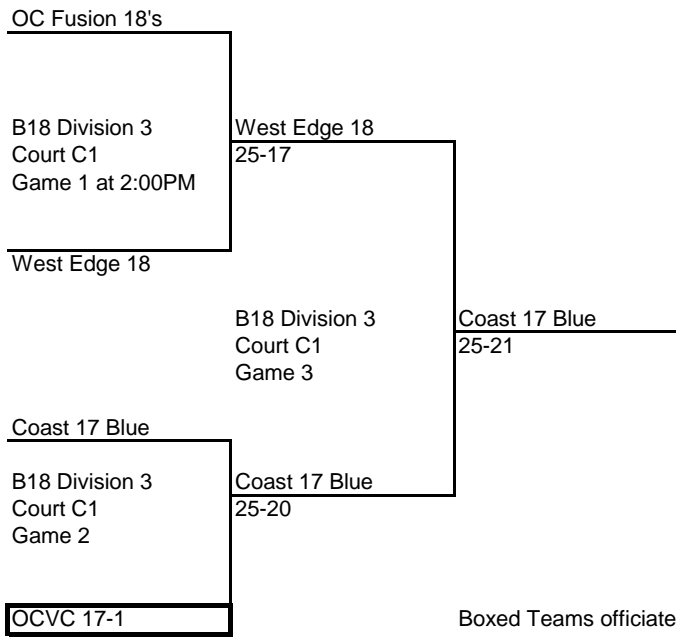

Boxed Teams officiate 1st playoff match
Losing team officiates next match