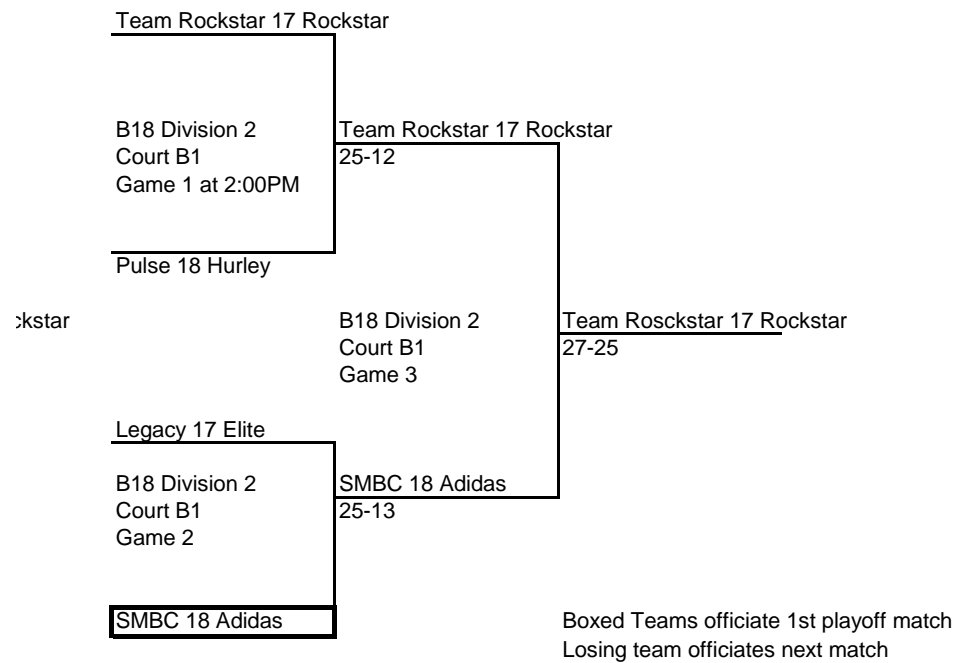

The HBC 17 Black

Team Rockstar 18 Rockstar  
25-20

B18 Division 1A  
Court A2  
Game 3

25-18  
MB Surf 18 Asics

Team Rockstar 18 Roc  
25-18

Boxed Teams officiate 1st playoff match  
Losing team officiates next match

Vegas United 18 Black

B18 Division 2B  
Court A3  
Game 1 at 2:00PM

SCVC 18 Quiksilver

Balboa Bay 18 White

B18 Division 2B  
Court A3  
Game 2

Balboa Bay 17 Blue

Vegas United 18 Black  
26-24

B18 Division 2B  
Court A3  
Game 3