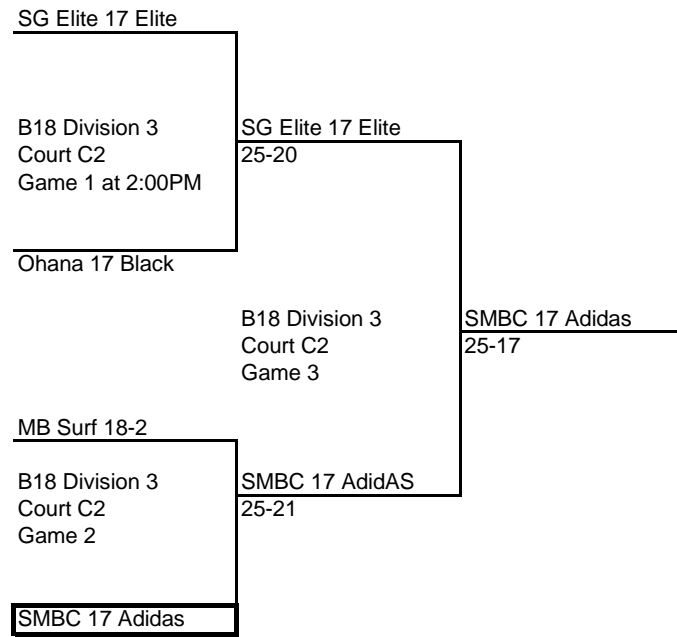

Legacy 18 Elite

B18 Division 4A  
Court C1  
Game 1 at 2:00PM

Spectrum 18's

Legacy 18 Elite  
25-17

B18 Division 4A  
Court C1  
Game 3

SG Elite 18 PAC Elite

B18 Division 4A  
Court C1  
Game 2

VXS 18 Black