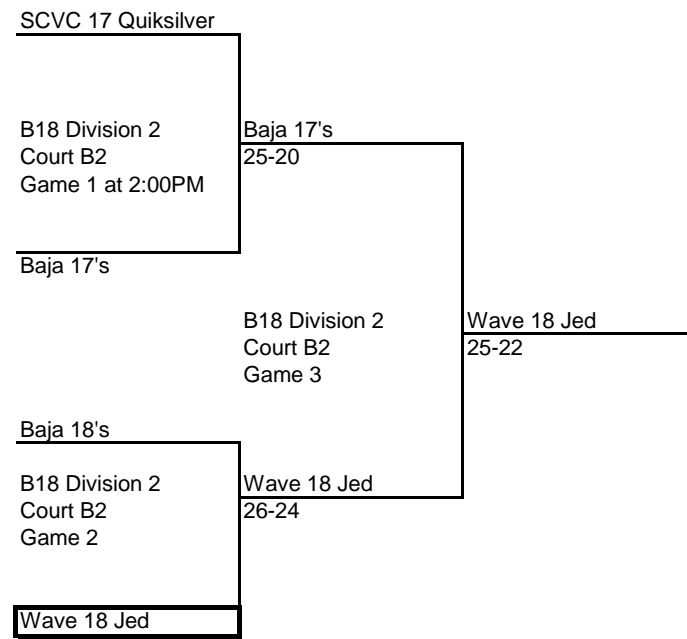

Vegas United 18 Black

B18 Division 2B  
Court A3  
Game 1 at 2:00PM

SCVC 18 Quiksilver

Balboa Bay 18 White

B18 Division 2B  
Court A3  
Game 2

Balboa Bay 17 Blue

Vegas United 18 Black  
26-24

B18 Division 2B  
Court A3  
Game 3