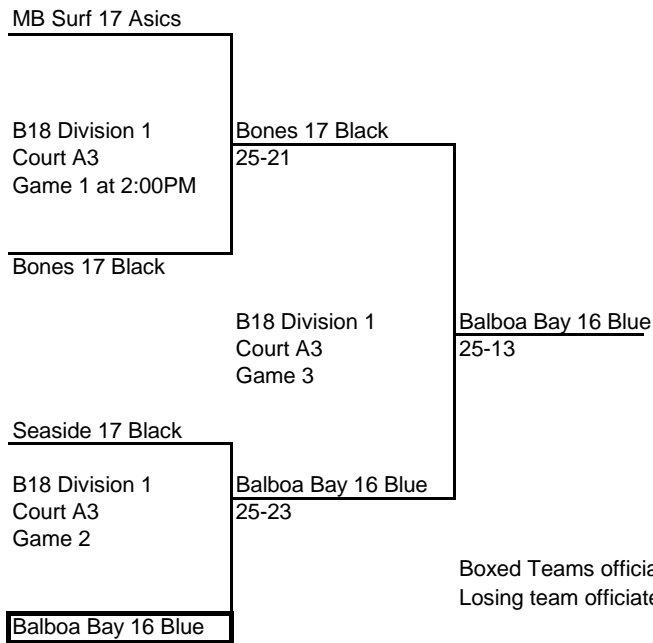

Balboa Bay 18 Blue

The HBC 18 Black

B18 Division 1A  
Court A1  
Game 2

949 17 Black

Balboa Bay 18 Blue  
28-26

B18 Division 1A  
Court A1  
Game 3

25-15  
949 17 Black

Balboa Bay 18 Blue  
25-19

Boxed Teams officiate 1st playoff match  
Losing team officiates next match

Team Rockstar 18 Rockstar

B18 Division 1A  
Court A2  
Game 1 at 2:00PM

949 18 Black

MB Surf 18 Asics

B18 Division 1A  
Court A2  
Game 2

The HBC 17 Black

Team Rockstar 18 Rockstar  
25-20

B18 Division 1A  
Court A2  
Game 3

25-18  
MB Surf 18 Asics

Team Rockstar 18 Roc  
25-18

Boxed Teams officiate 1st playoff match  
Losing team officiates next match

Vegas United 18 Black

B18 Division 2B  
Court A3  
Game 1 at 2:00PM

SCVC 18 Quiksilver

Balboa Bay 18 White

B18 Division 2B  
Court A3  
Game 2

Balboa Bay 17 Blue

Vegas United 18 Black  
26-24

B18 Division 2B  
Court A3  
Game 3