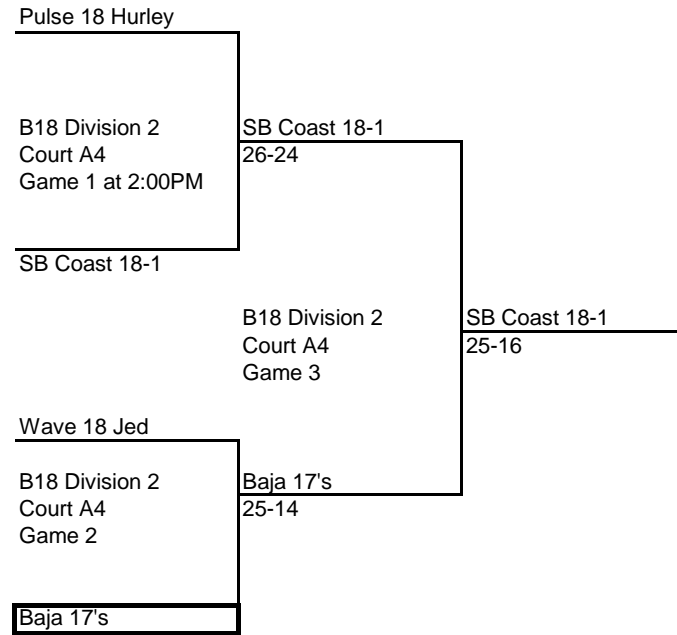

Boxed Teams officiate 1st playoff match
Losing team officiates next match

Baja 17's