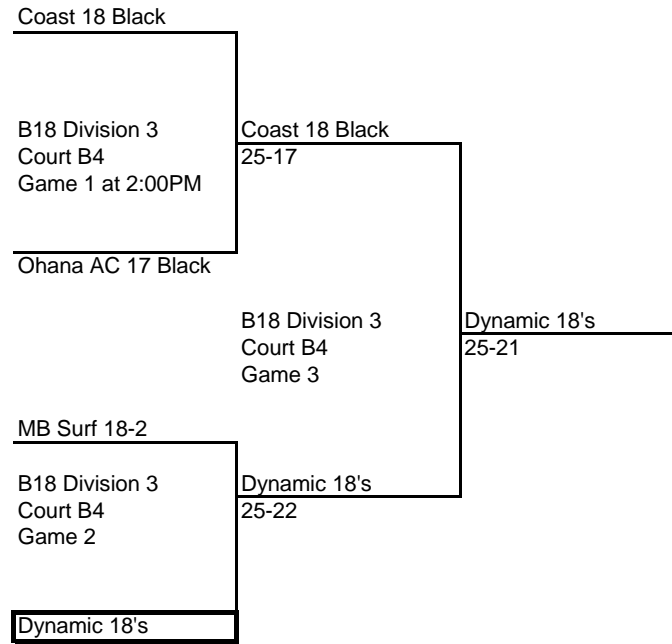

SG Elite 17 Elite  
25 - 23

SG Elite 17 Elite  
25 - 13

Spectrum 18's

B18 Division 4  
Momentous Ct. 15  
Game 1 at 2:00PM

Pac6 18-1

Pac6 18-1  
25 - 18

B18 Division 4  
Momentous Ct. 15  
Game 3

Rise T.O. 18 Keats  
25 - 22