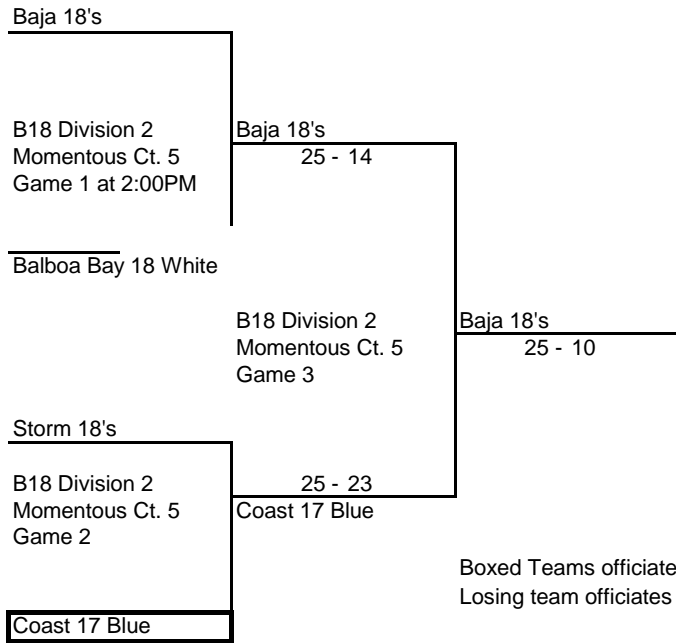

Boxed Teams officiate 1st playoff match
Losing team officiates next match