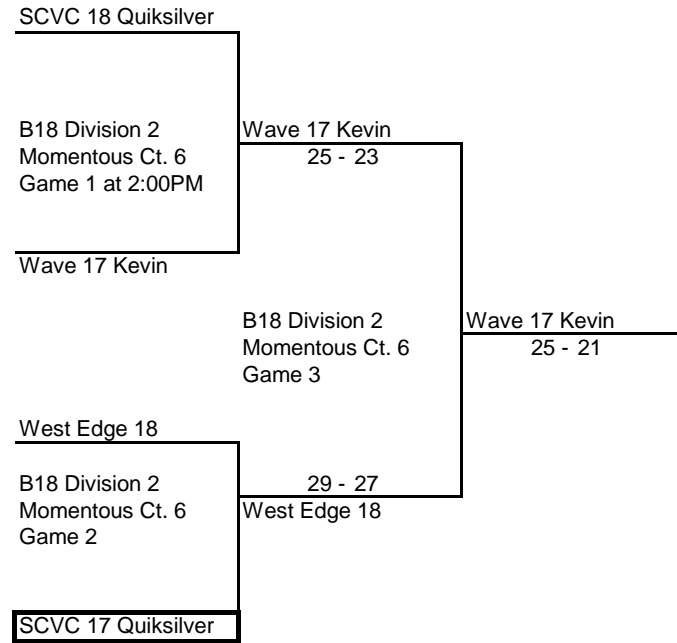

Boxed Teams officiate 1st playoff match
Losing team officiates next match