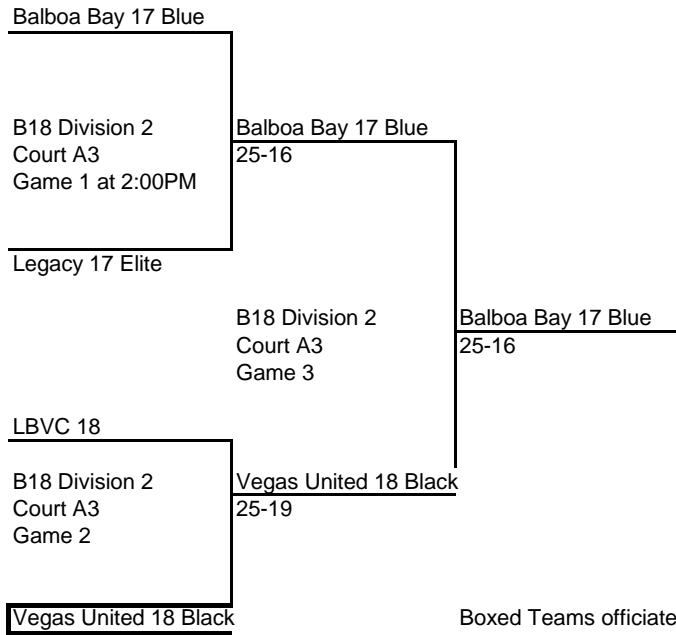

Boxed Teams officiate 1st playoff match
Losing team officiates next match