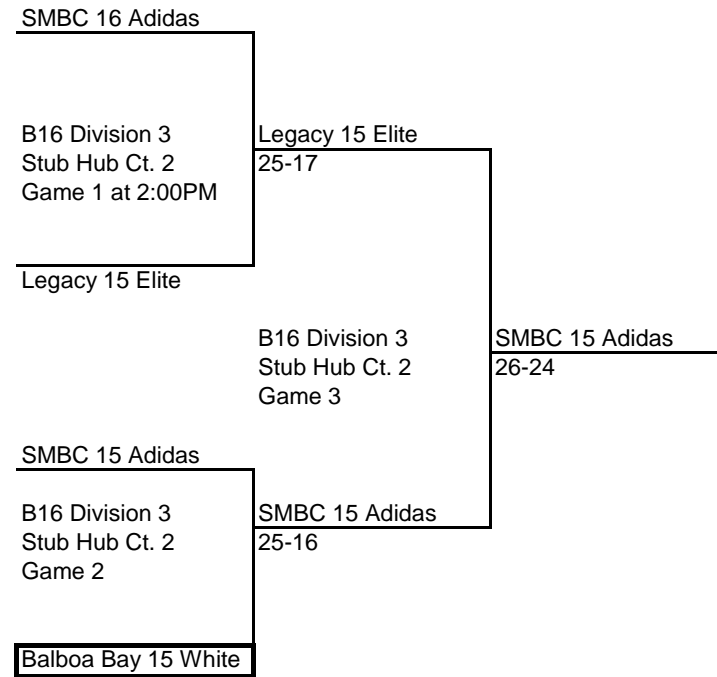

UVC 16 Under Armour

B16 Division 3
Stub Hub Ct. 3
Game 1 at 2:00PM

Seaside 16 Green

Coast 16 Black

B16 Division 3
Stub Hub Ct. 3
Game 2

Epic 15 Pat

UVC 16 Under Armour
25-21

B16 Division 3
Stub Hub Ct. 3
Game 3