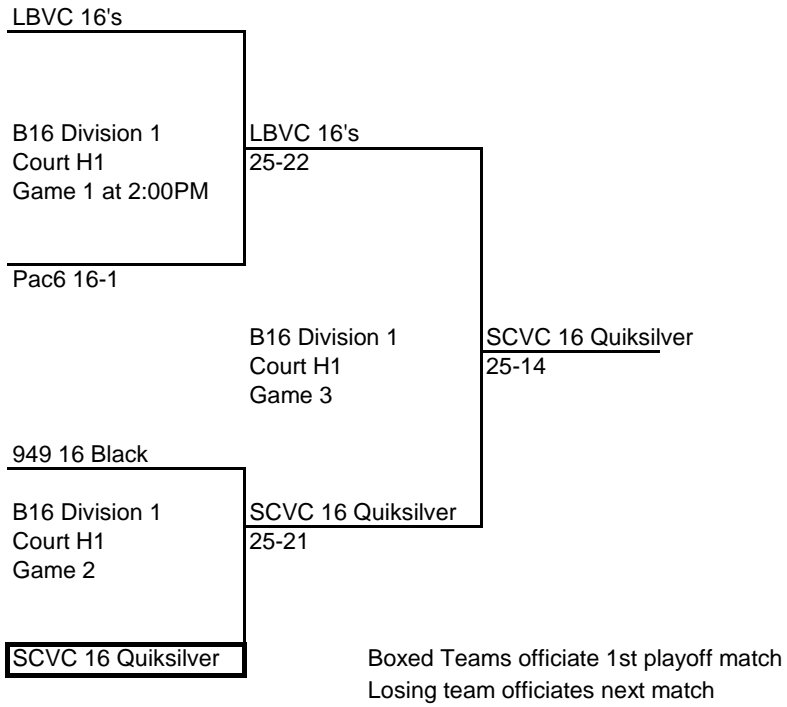

Div 4B Pool 2	16 and Under	Match W	Match L	Game W	Game L	Match %	Game %	Pt Ratio	Finish
SB Coast 16-2		1	2	3	4	33.33	42.86	1.01	3
VXS 16's		1	2	3	4	33.33	42.86	0.94	4
Pulse 16 Nike		2	1	4	4	66.67	50.00	1.00	1
Beach Cites 16 Smack		2	1	5	3	66.67	62.50	1.04	2

	Match #1	1 vs 3	Game 1	Game 2	Game 3
ASC Ct. E2 8:00am	SB Coast 16-2		25	25	11
	Pulse 16 Nike		27	23	15
	Match #2	2 vs 4	Game 1	Game 2	Game 3
ASC Ct. E2 9:00am	VXS 16's		25	20	13
	Beach Cites 16 Smack		21	25	15
	Match #3	1 vs 4	Game 1	Game 2	Game 3
ASC Ct. E2 10:00am	SB Coast 16-2		22	25	
	Beach Cites 16 Smack		25	27	
	Match #4	2 vs 3	Game 1	Game 2	Game 3
ASC Ct. E2 11:00am	VXS 16's		25	26	
	Pulse 16 Nike		22	24	
	Match #5	3 vs 4	Game 1	Game 2	Game 3
ASC Ct. E2 12noon	Pulse 16 Nike		25	17	15
	Beach Cites 16 Smack		18	25	13
	Match #6	1 vs 2	Game 1	Game 2	Game 3
ASC Ct. E2 1:00pm	SB Coast 16-2		25	26	
	VXS 16's		16	24	

Ref: VXS 16's

Ref: SB Coast 16-2

Ref: Pulse 16 Nike

Ref: SB Coast 16-2

Ref: VXS 16's

Ref: Beach Cites 16 Smack