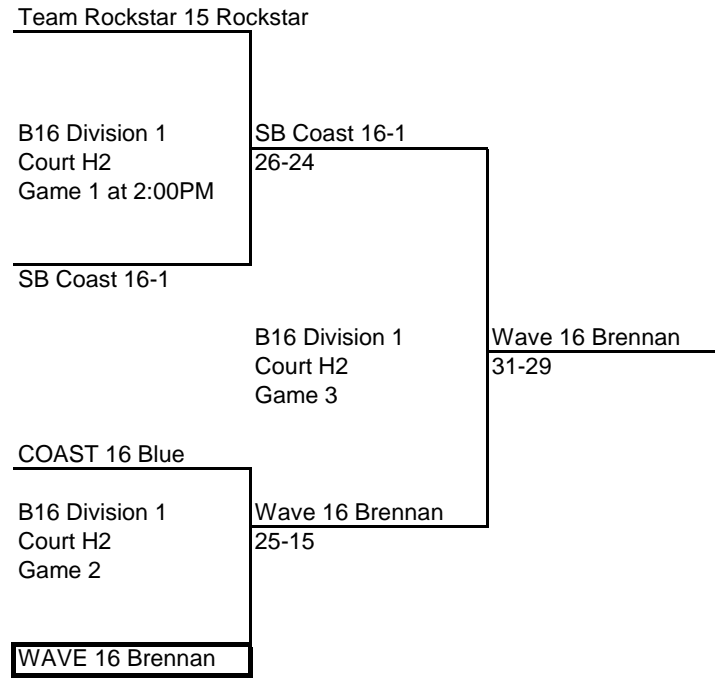

Ref: VXS 16's

Ref: SB Coast 16-2

Ref: Pulse 16 Nike

Ref: SB Coast 16-2

Ref: VXS 16's

Ref: Beach Cites 16 Smack

Team Rockstar 16 Rockstar

B16 Division 1B
Court B1
Game 1 at 2:00PM

SCVC 15 Quiksilver

MB Surf 16's

B16 Division 1B
Court B1
Game 2

OCVC 16-1

SCVC 15 Quiksilver
25-19

B16 Division 1B
Court B1
Game 3

29-27
MB Surf 16's

MB Surf 16's
25-18