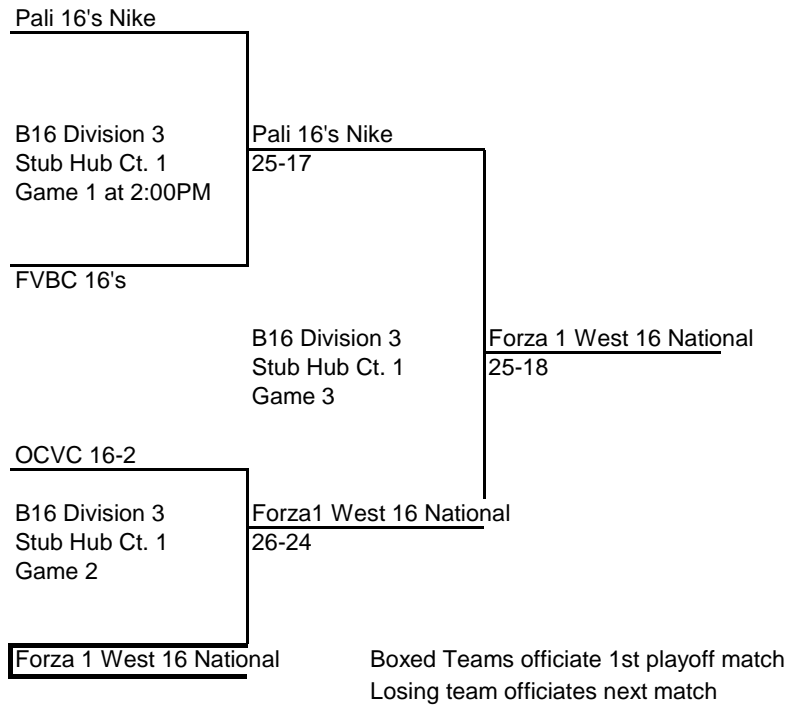

UVC 16 Under Armour

B16 Division 3
Stub Hub Ct. 3
Game 1 at 2:00PM

Seaside 16 Green

Coast 16 Black

B16 Division 3
Stub Hub Ct. 3
Game 2

Epic 15 Pat

UVC 16 Under Armour
25-21

B16 Division 3
Stub Hub Ct. 3
Game 3