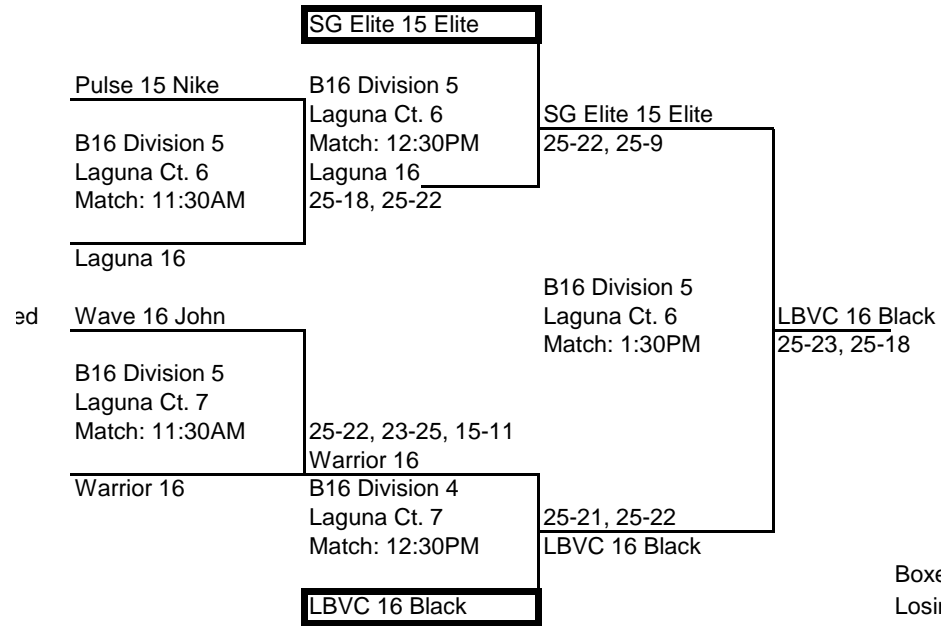

Forza 1 16 Elite Red
25-16

B16 Division 5
ASC Ct. E2
Game 3

Vegas United 15 White

B16 Division 5
ASC Ct. E2
Game 2

SMBC 16 North
25-13

SMBC 16 North

SMBC 16 North
25-21

Boxed Teams officiate 1st playoff match
Losing team officiates next match