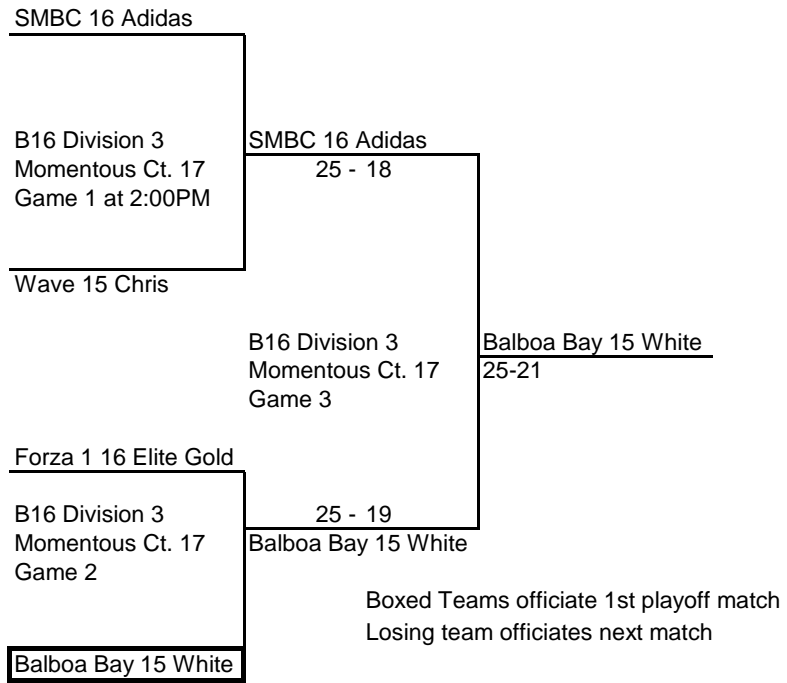

Akamai 16's

Vegas United 16 Navy
25-23

B16 Division 2
ASC Ct. B2
Game 3

Forza 1 West 16 National
25-19

Vegas United 16 Navy
26-24

Pulse 16 Nike

B16 Division 4
Momentous Ct. 19
Game 1 at 2:00PM

Central Cal 15-1