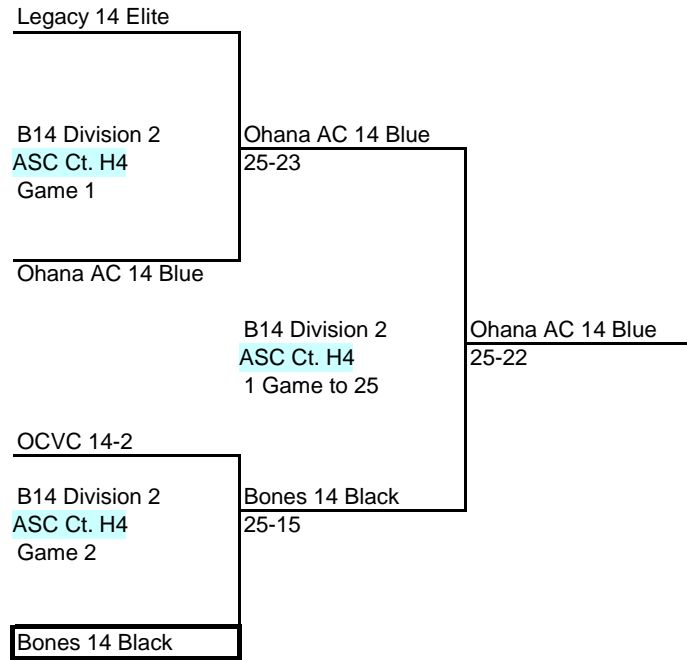

Boxed Teams officiate 1st playoff match
Losing team officiates next match