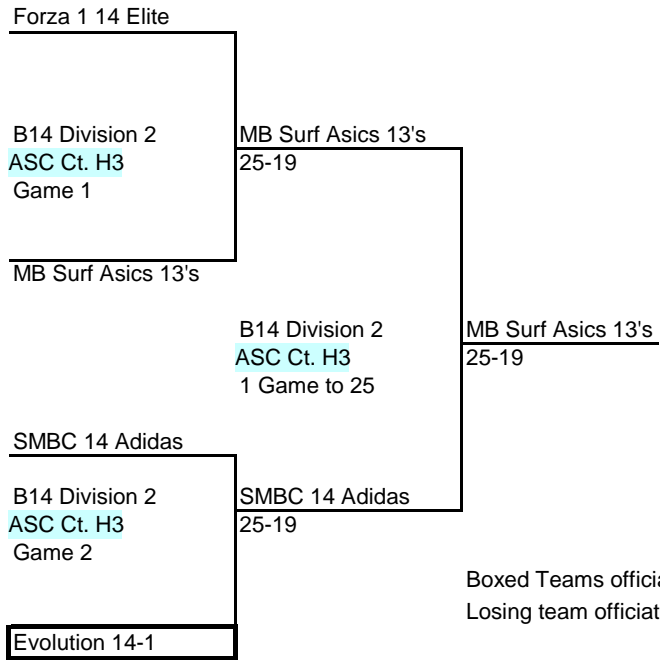

Boxed Teams officiate 1st playoff match
Losing team officiates next match