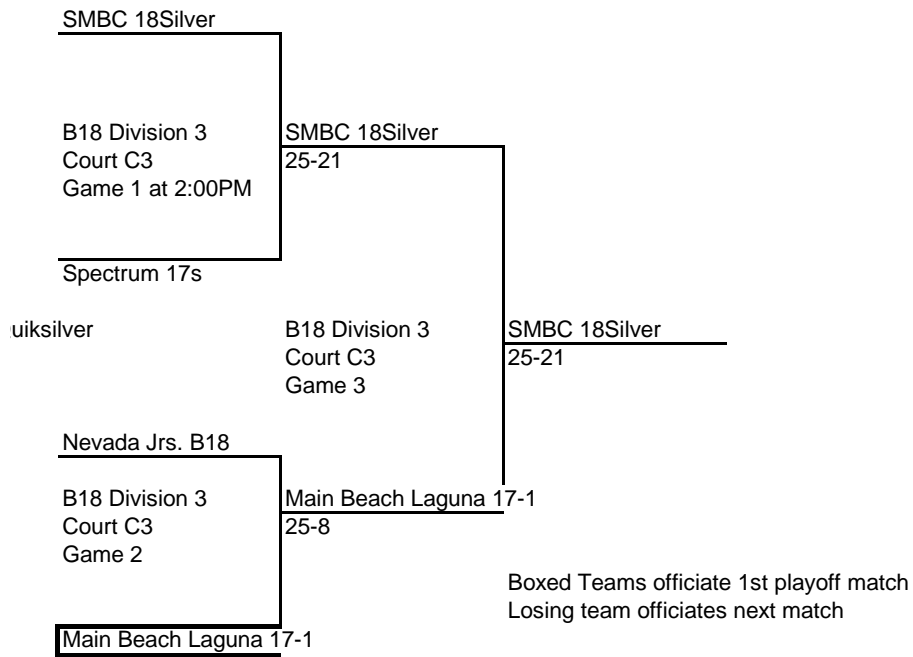

Spectrum 18Black

B18 Division 3
Court C1
Game 2

Spectrum 18Black
25-16

PPMS 18-1

Shorebreak 18Quiksilver
25-19

Boxed Teams officiate 1st playoff match
Losing team officiates next match

Seaside 17Black

B18 Division 3
Court C2
Game 1 at 2:00PM

Legacy 17-1

Legacy 17-1
27-25

B18 Division 3
Court C2
Game 3

Main Beach Laguna 18-1

B18 Division 3
Court C2
Game 2

Main Beach Laguna 18-1
25-17

High Line 17Black

Legacy 17-1
25-23