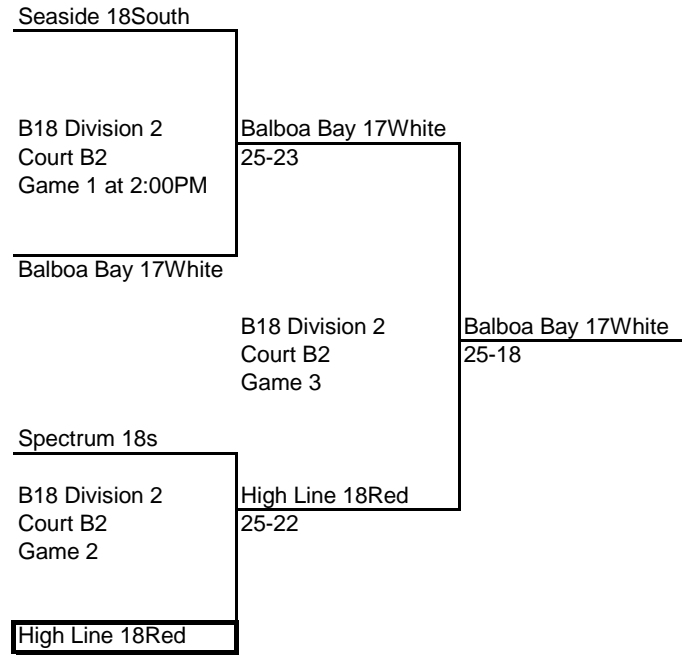

Boxed Teams officiate 1st playoff match
Losing team officiates next match