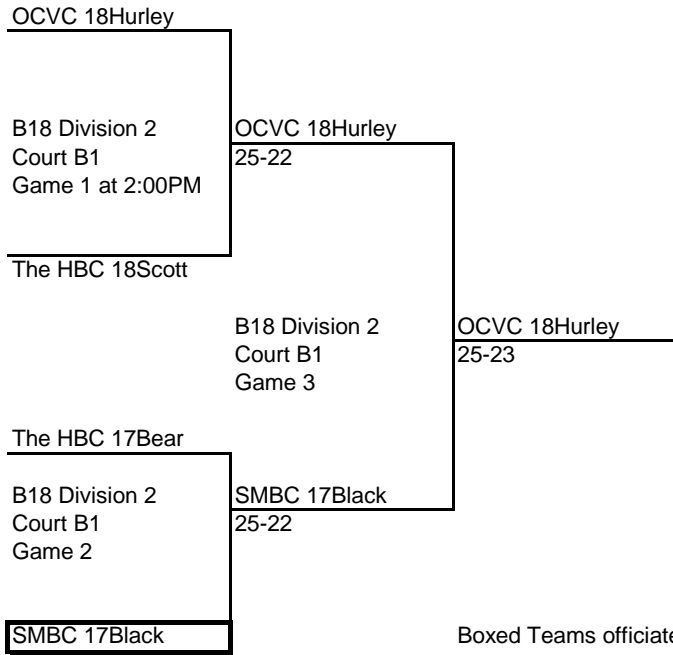

Boxed Teams officiate 1st playoff match
Losing team officiates next match