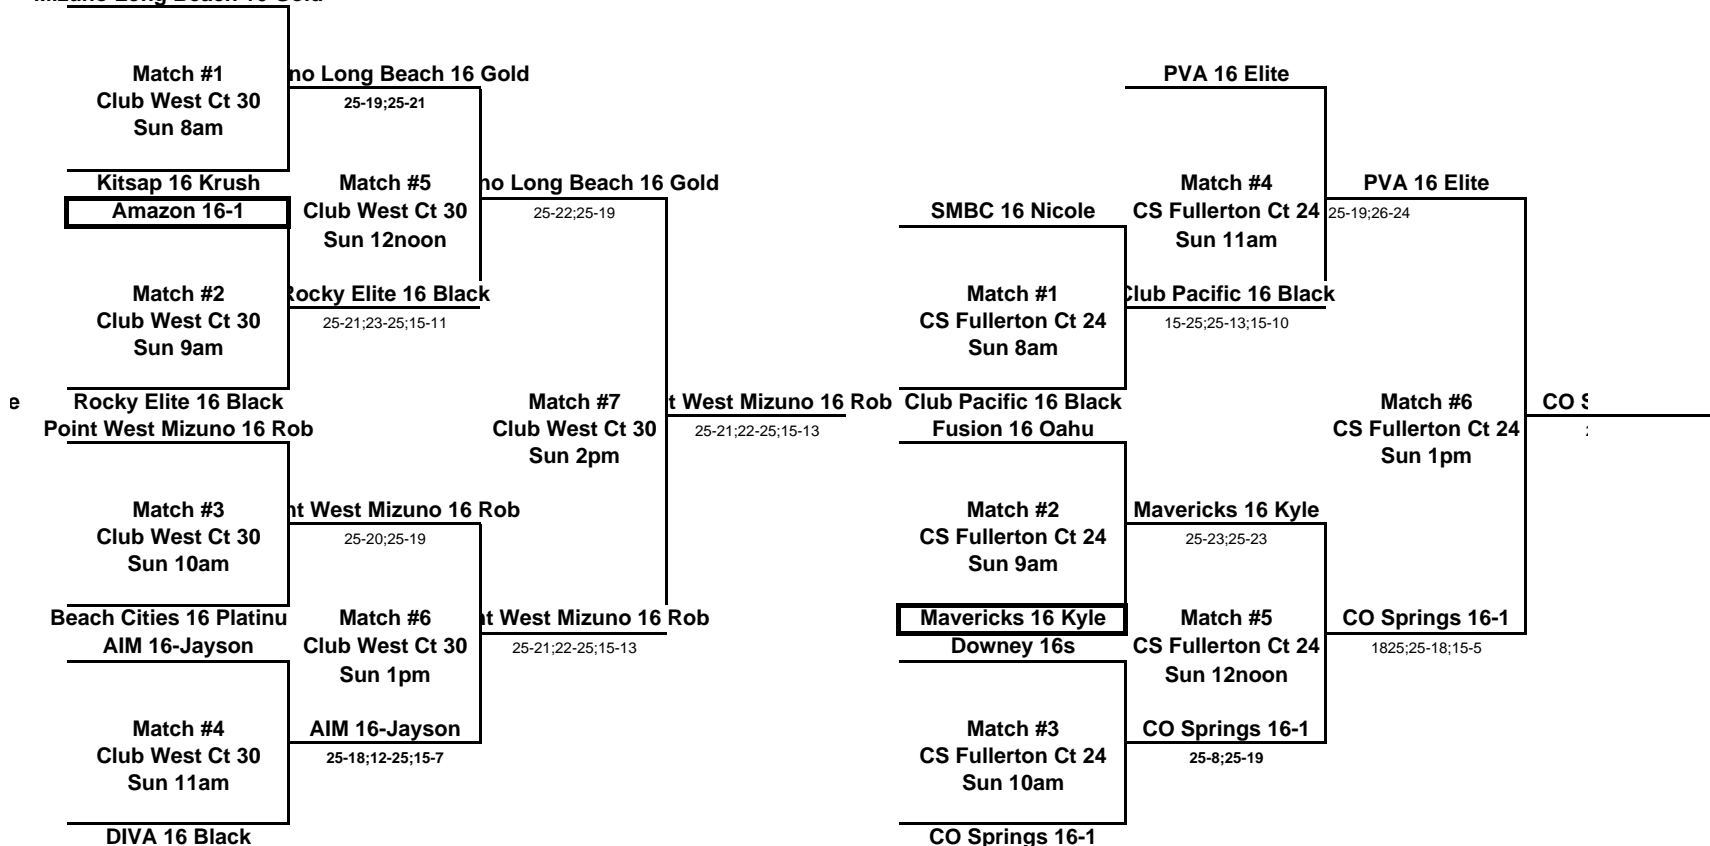

2006 SCVA Girls National Qualifier
16 Club

2006 SCVA Girls National Qualifier
16 Club

Flight 1A Bracket

Flight 1B Bracket

Boxed teams must ref the 8am match on their court.
Losers of each match must ref the next match on their court.

2006 SCVA Girls National Qualifier
16 Club

2006 SCVA Girls National Qualifier
16 Club

Flight 2A Bracket

Flight 2B Bracket

Mizuno Long Beach 16 Gold

 Boxed teams must ref the 8am match on their court.
Losers of each match must ref the next match on their court.