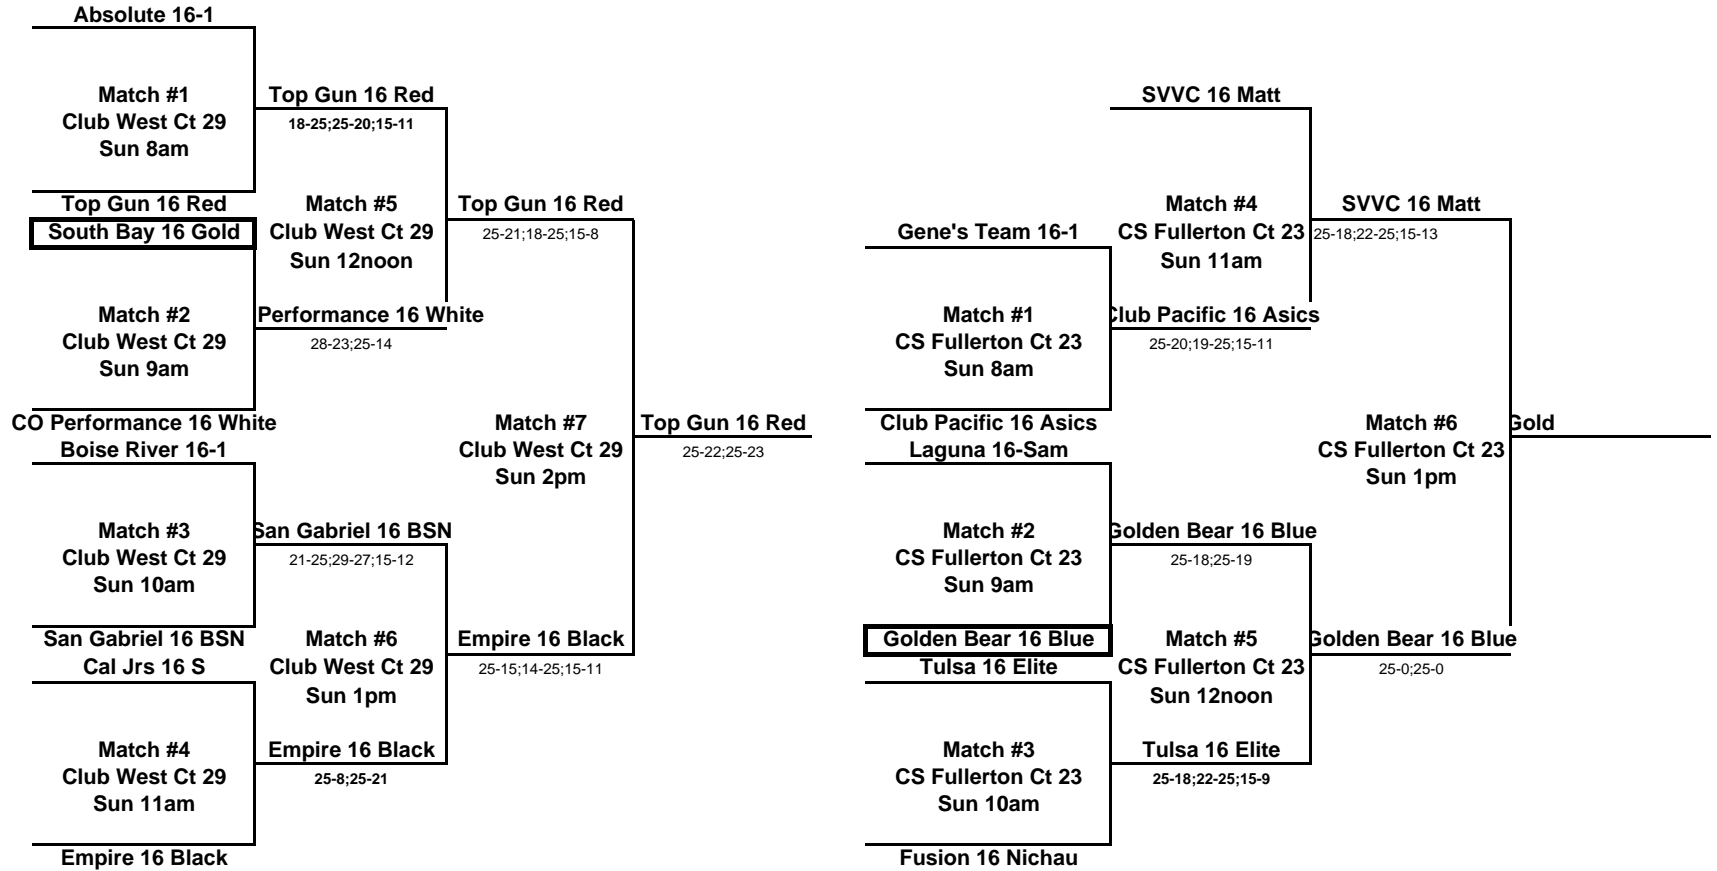

2006 SCVA Girls National Qualifier
16 Club

2006 SCVA Girls National Qualifier
16 Club

Bronze A Bracket

Bronze B Bracket

 Boxed teams must ref the 8am match on their court.
Losers of each match must ref the next match on their court.

2006 SCVA Girls National Qualifier
16 Club

2006 SCVA Girls National Qualifier
16 Club

Flight 1A Bracket

Flight 1B Bracket

Boxed teams must ref the 8am match on their court.
Losers of each match must ref the next match on their court.