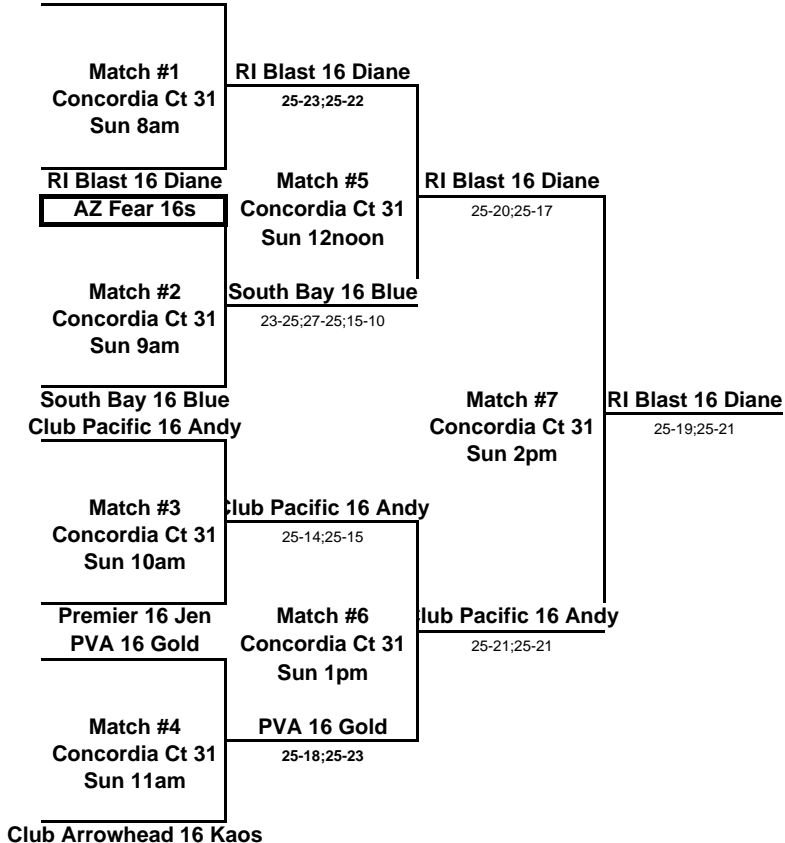

2006 SCVA Girls National Qualifier
16 Club

2006 SCVA Girls National Qualifier
16 Club

Flight 2A Bracket

Flight 2B Bracket

Mizuno Long Beach 16 Gold

 Boxed teams must ref the 8am match on their court.
Losers of each match must ref the next match on their court.

2006 SCVA Girls National Qualifier
16 Club

Flight 3A Bracket

2006 SCVA Girls National Qualifier
16 Club

Flight 3B Bracket

Xceleration 16 White

AZ Foothills 14Black

 Boxed teams must ref the 8am match on their court.
Losers of each match must ref the next match on their court.