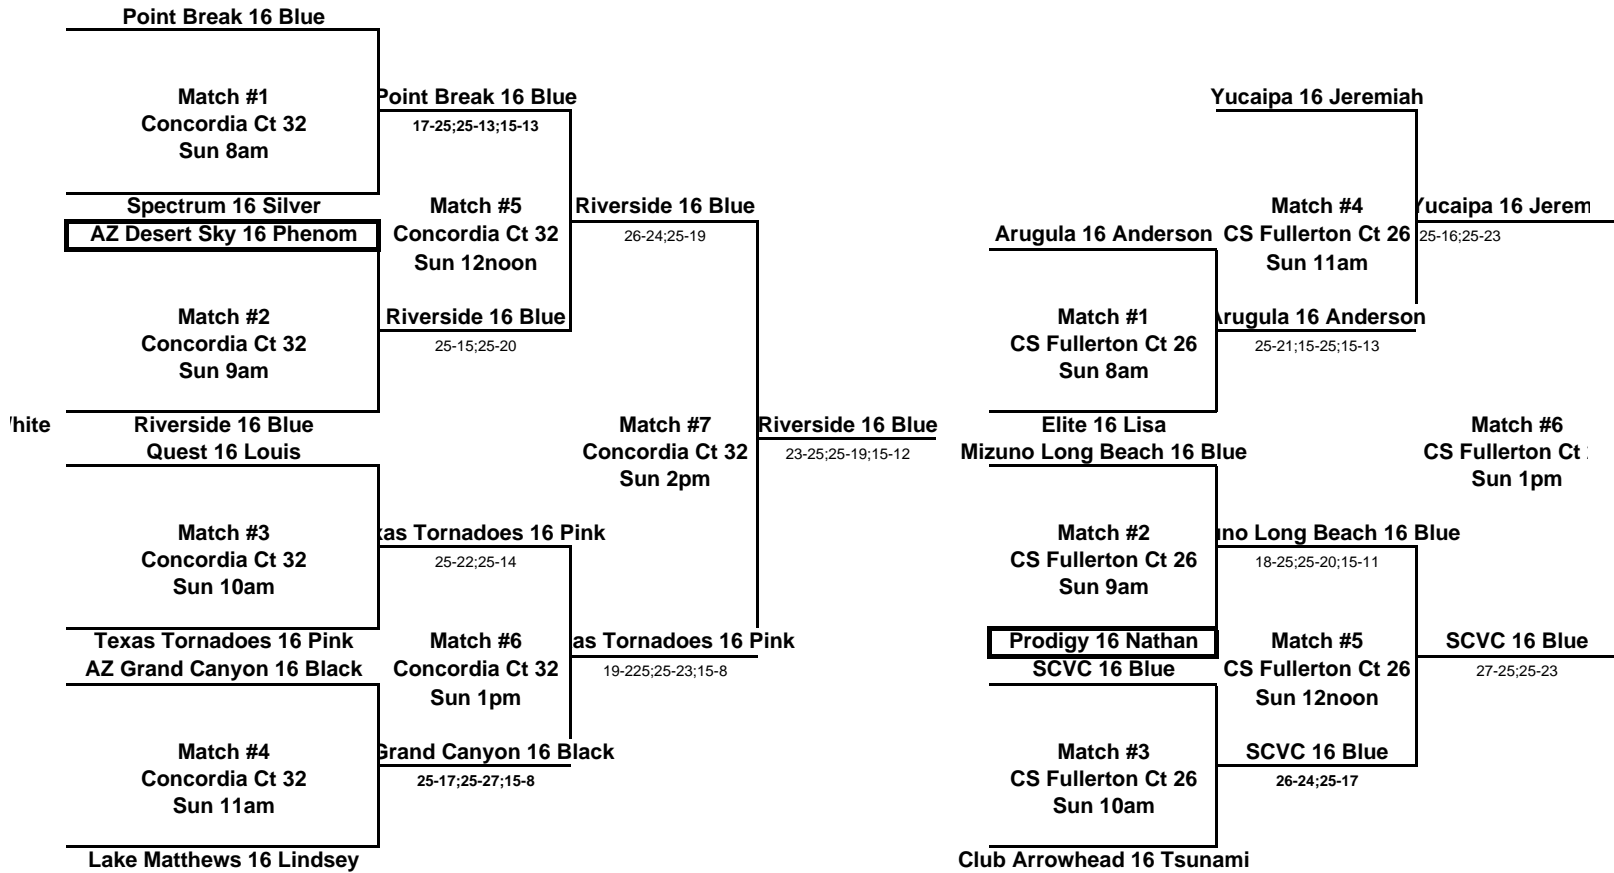

2006 SCVA Girls National Qualifier
16 Club

Flight 3A Bracket

2006 SCVA Girls National Qualifier
16 Club

Flight 3B Bracket

Xceleration 16 White

AZ Foothills 14Black

 Boxed teams must ref the 8am match on their court.
Losers of each match must ref the next match on their court.

2006 SCVA Girls National Qualifier
16 Club

2006 SCVA Girls National Qualifier
16 Club

Flight 4A Bracket

Flight 4B Bracket

Boxed teams must ref the 8am match on their court.
Losers of each match must ref the next match on their court.