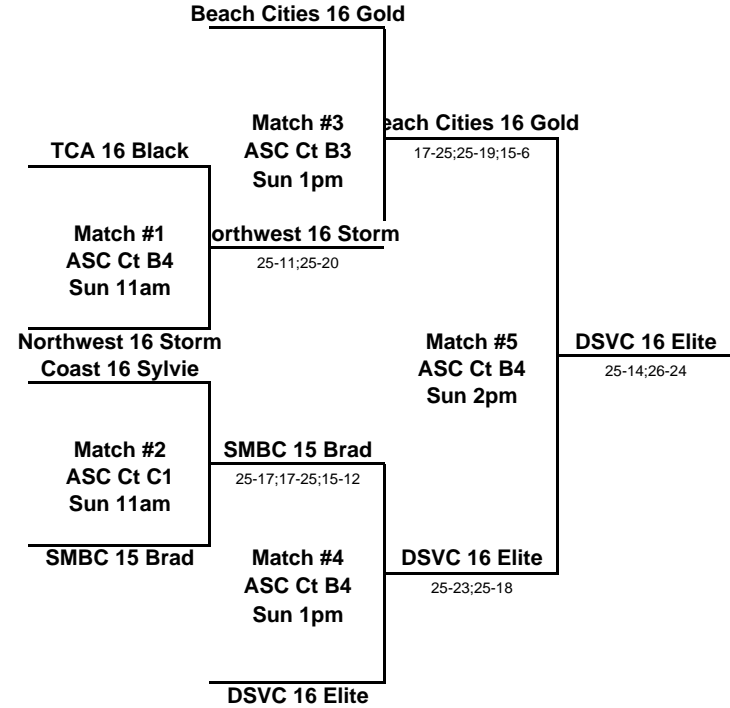

2006 SCVA Girls National Qualifier
16 Club

Silver A Bracket

2006 SCVA Girls National Qualifier
16 Club

Silver B Bracket

Boxed teams must ref the 8am match on their court.
Losers of each match must ref the next match on their court.

2006 SCVA Girls National Qualifier
16 Club

2006 SCVA Girls National Qualifier
16 Club

Bronze A Bracket

Bronze B Bracket

 Boxed teams must ref the 8am match on their court.
Losers of each match must ref the next match on their court.

2006 SCVA Girls National Qualifier
16 Club

2006 SCVA Girls National Qualifier
16 Club

Flight 1A Bracket

Flight 1B Bracket

Boxed teams must ref the 8am match on their court.
Losers of each match must ref the next match on their court.