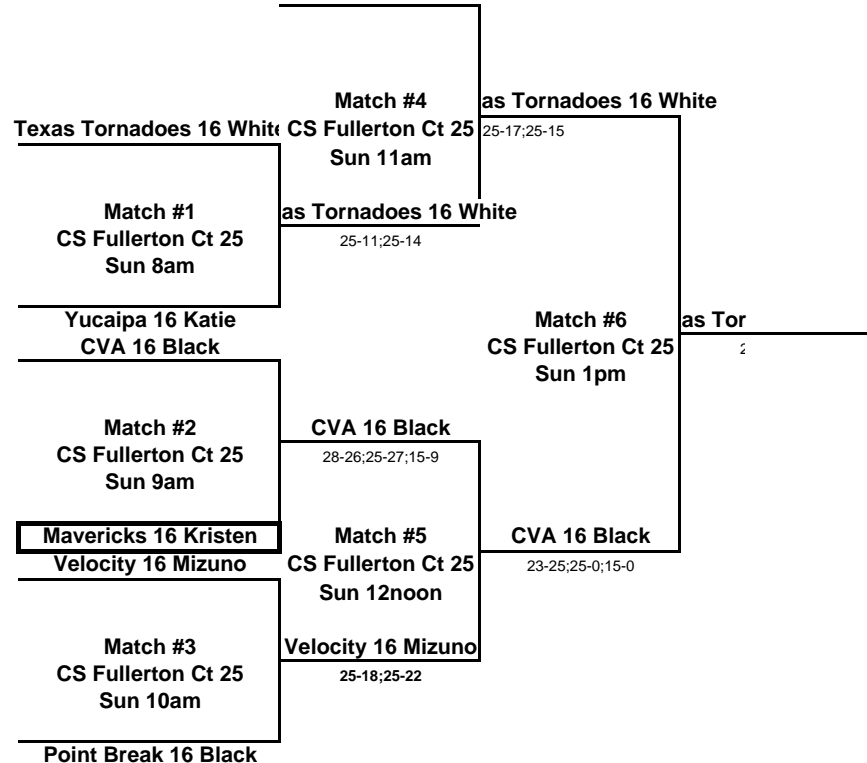

2006 SCVA Girls National Qualifier
16 Club

2006 SCVA Girls National Qualifier
16 Club

Flight 2A Bracket

Flight 2B Bracket

Mizuno Long Beach 16 Gold

 Boxed teams must ref the 8am match on their court.
Losers of each match must ref the next match on their court.

2006 SCVA Girls National Qualifier
16 Club

Flight 3A Bracket

2006 SCVA Girls National Qualifier
16 Club

Flight 3B Bracket

Xceleration 16 White

AZ Foothills 14Black

 Boxed teams must ref the 8am match on their court.
Losers of each match must ref the next match on their court.

2006 SCVA Girls National Qualifier
16 Club

2006 SCVA Girls National Qualifier
16 Club

Flight 4A Bracket

Flight 4B Bracket

Boxed teams must ref the 8am match on their court.
Losers of each match must ref the next match on their court.