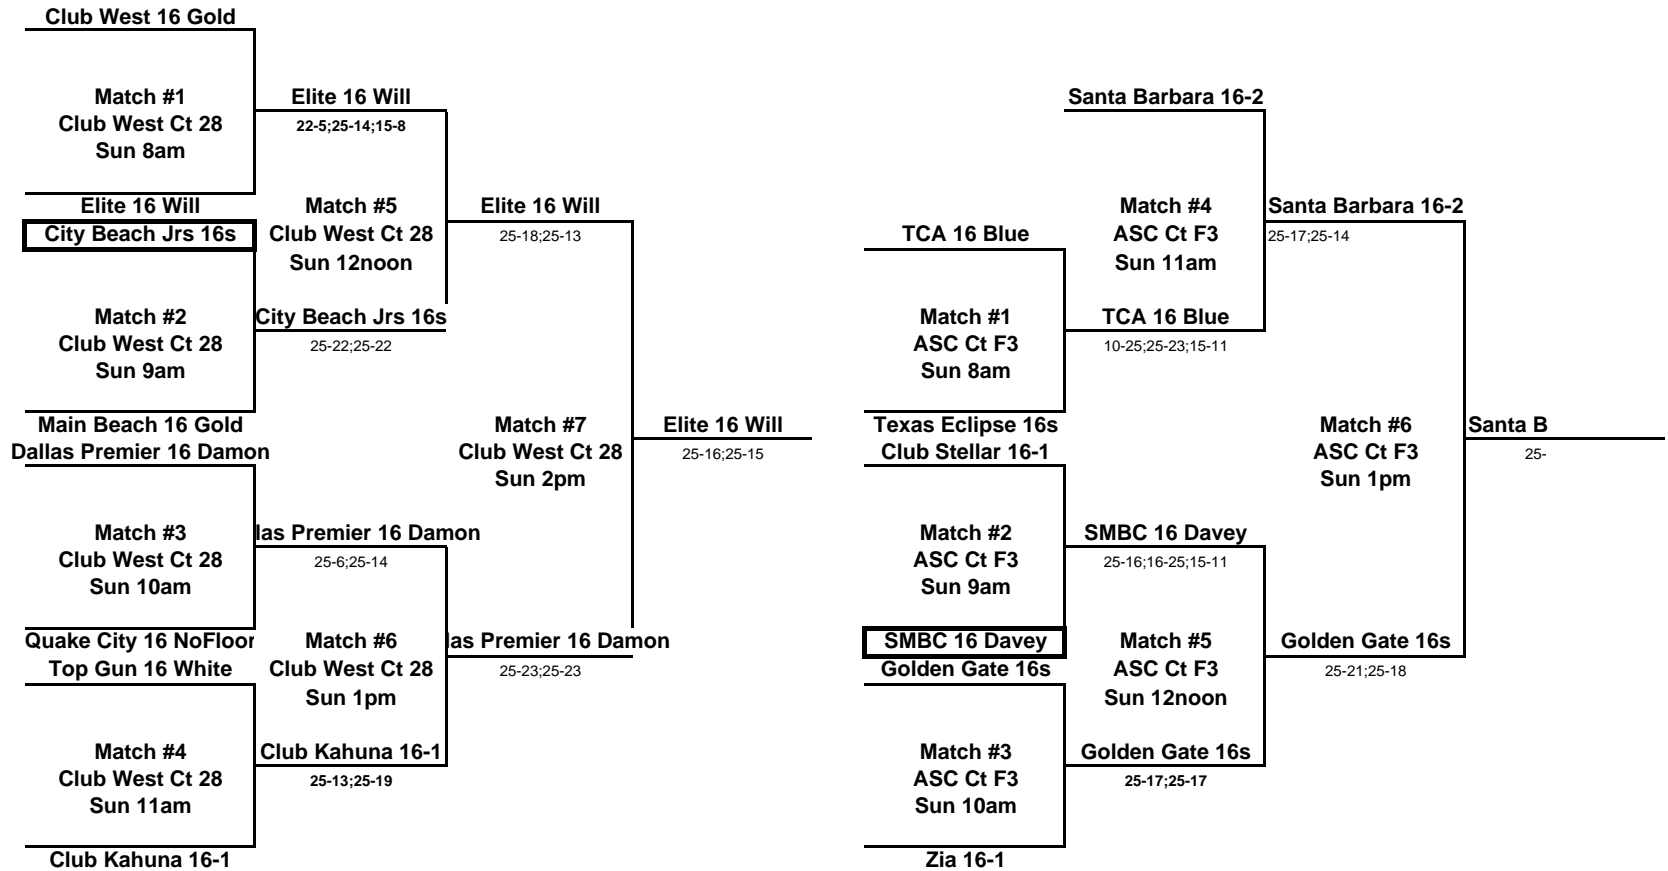

2006 SCVA Girls National Qualifier
16 Club

Silver A Bracket

2006 SCVA Girls National Qualifier
16 Club

Silver B Bracket

Boxed teams must ref the 8am match on their court.
Losers of each match must ref the next match on their court.

2006 SCVA Girls National Qualifier
16 Club

2006 SCVA Girls National Qualifier
16 Club

Bronze A Bracket

Bronze B Bracket

 Boxed teams must ref the 8am match on their court.
Losers of each match must ref the next match on their court.