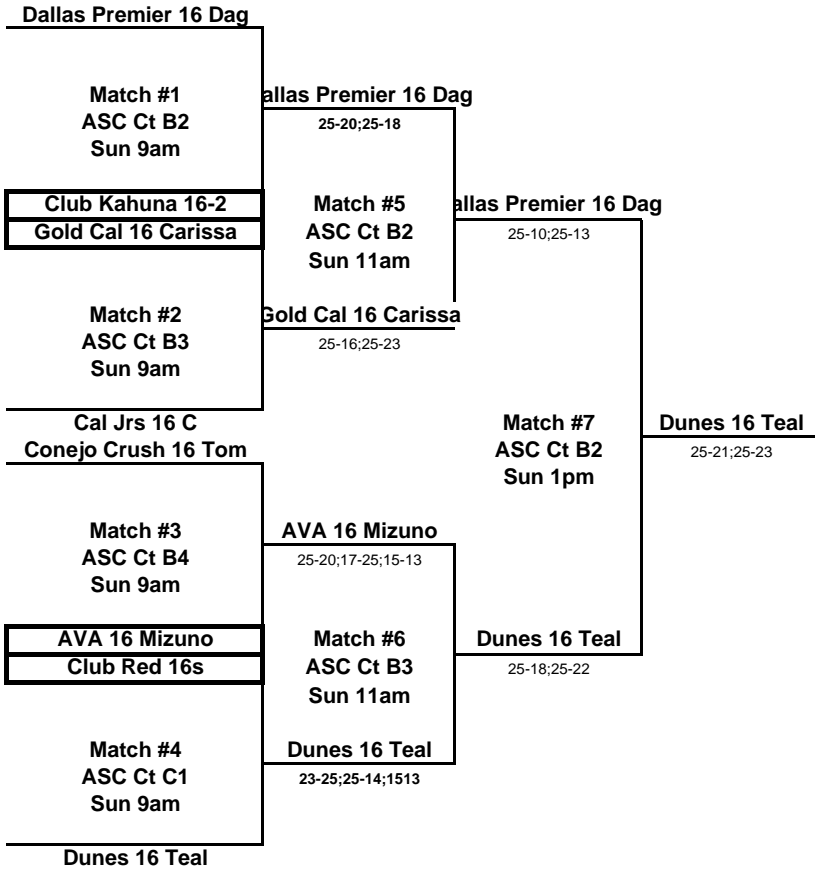

2006 SCVA Girls National Qualifier
16 Club

Silver A Bracket

2006 SCVA Girls National Qualifier
16 Club

Silver B Bracket

Boxed teams must ref the 8am match on their court.
Losers of each match must ref the next match on their court.

2006 SCVA Girls National Qualifier
16 Club

2006 SCVA Girls National Qualifier
16 Club

Bronze A Bracket

Bronze B Bracket

 Boxed teams must ref the 8am match on their court.
Losers of each match must ref the next match on their court.

2006 SCVA Girls National Qualifier
16 Club

2006 SCVA Girls National Qualifier
16 Club

Flight 1A Bracket

Flight 1B Bracket

Boxed teams must ref the 8am match on their court.
Losers of each match must ref the next match on their court.