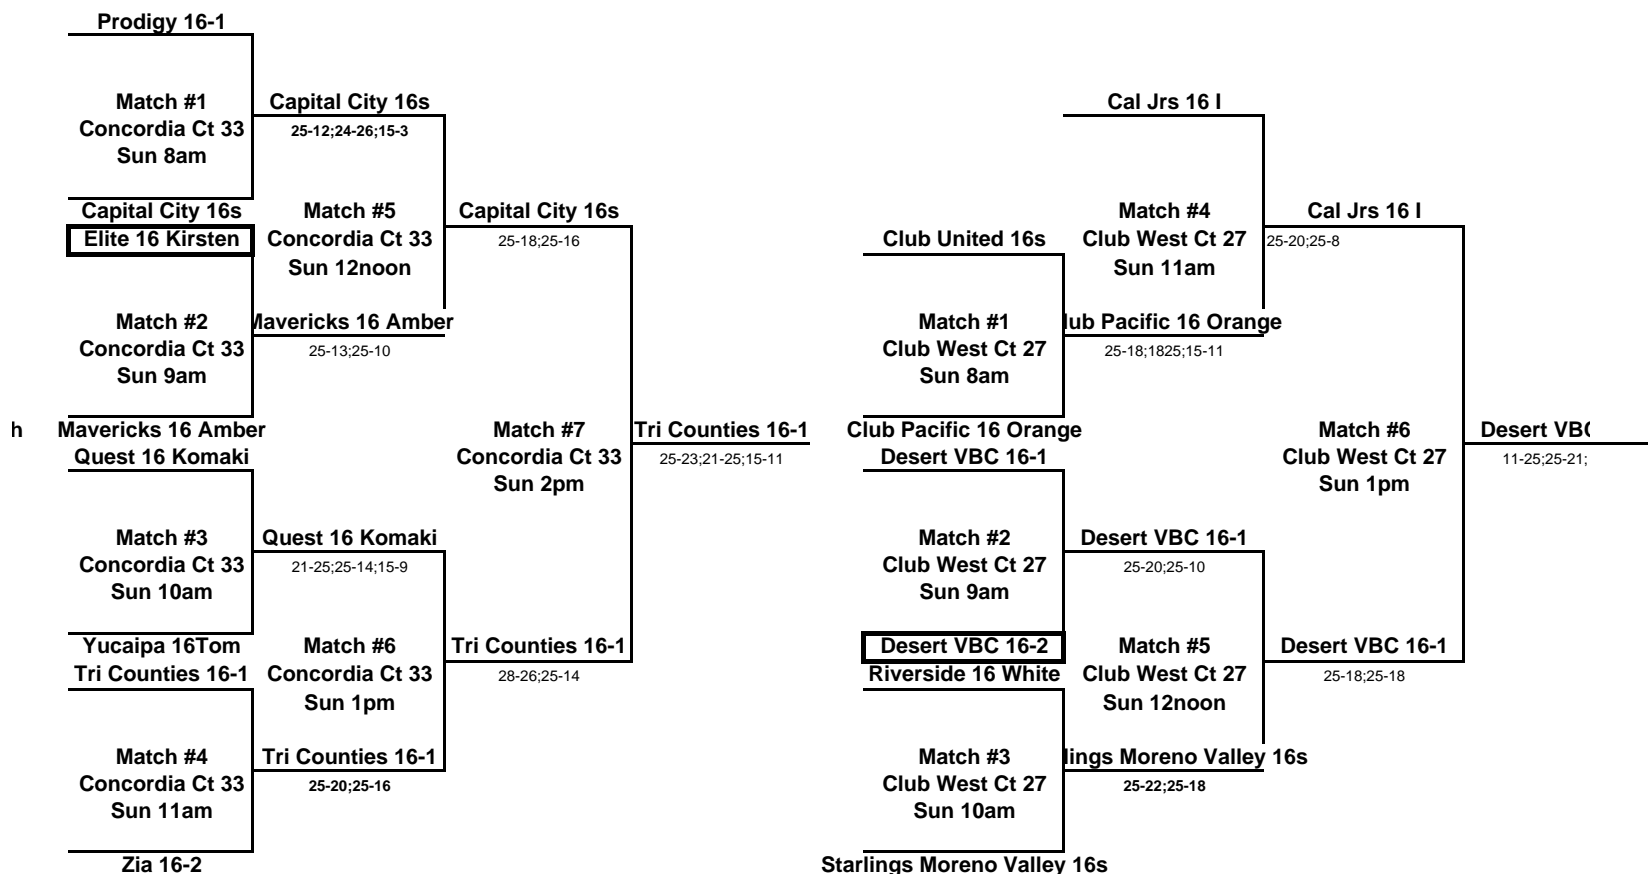

2006 SCVA Girls National Qualifier
16 Club

2006 SCVA Girls National Qualifier
16 Club

Flight 5A Bracket

Flight 5B Bracket

Boxed teams must ref the 8am match on their court.
Losers of each match must ref the next match on their court.