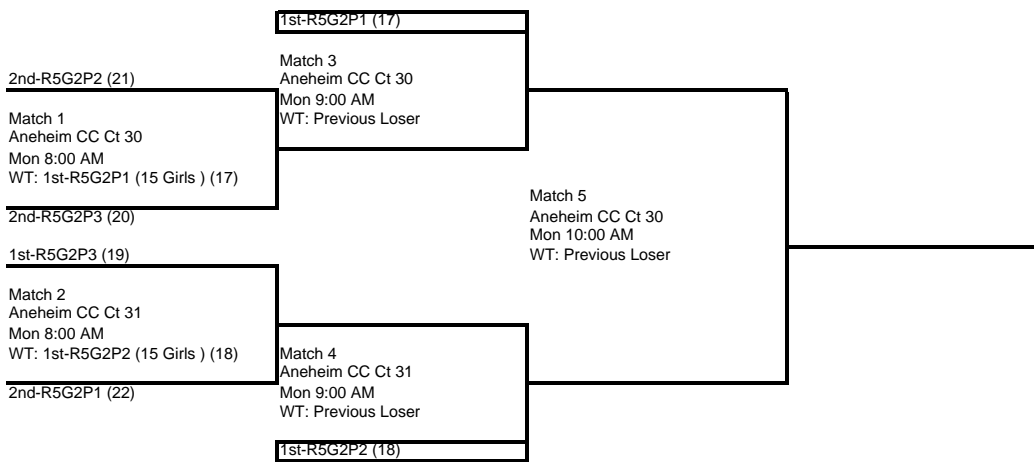

Flight 1 Bracket