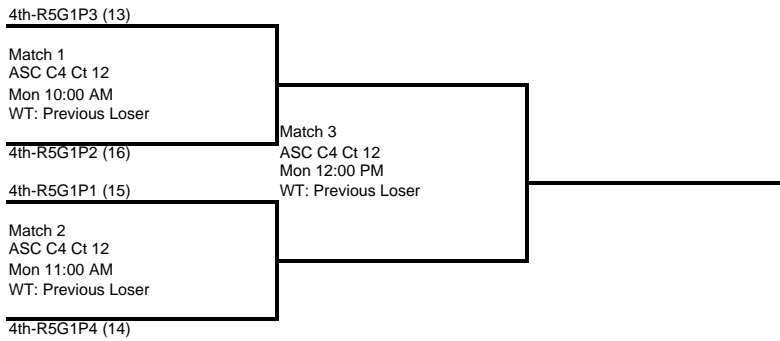

**1st Annual Summer Soiree
15 Girls**

Bronze Bracket