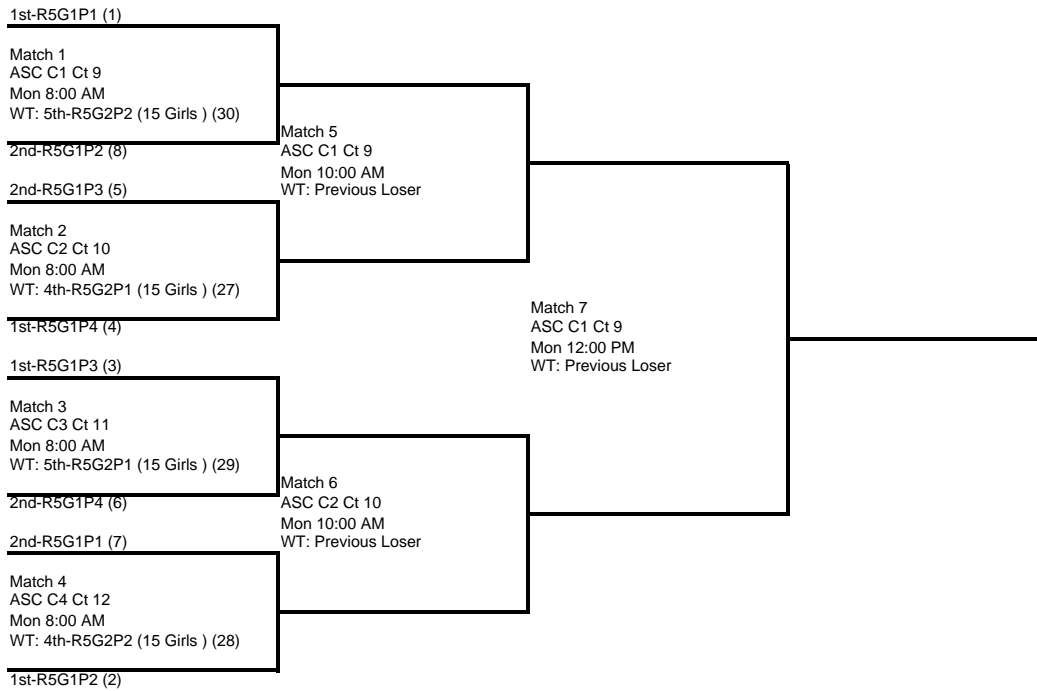

1st Annual Summer Soiree

15 Girls

Round 5

Court Start Time Pool	ASC D2 Ct 14 Sun 10:00 AM R5G1P1	ASC D3 Ct 15 Sun 10:00 AM R5G1P2	ASC D4 Ct 16 Sun 10:00 AM R5G1P3	ASC E1 Ct 17 Sun 10:00 AM R5G1P4
Team 1	1st-R3G1P1 (1)	1st-R3G1P2 (2)	1st-R3G1P3 (3)	1st-R3G1P4 (4)
Team 2	Winner of XBrkt#4M1 (7)	Loser of XBrkt#4M1 (8)	1st-R3G1P5 (5)	1st-R3G1P6 (6)
Team 3	2nd-R3G1P6 (9)	2nd-R3G1P5 (10)	Winner of XBrkt#5M1 (11)	Winner of XBrkt#6M1 (12)
Team 4	2nd-R3G1P4 (15)	2nd-R3G1P3 (16)	2nd-R3G1P2 (13)	2nd-R3G1P1 (14)

Court Start Time Pool	Aneheim CC Ct 31 Sun 10:00 AM R5G2P1	Aneheim CC Ct 33 Sun 10:00 AM R5G2P2	Aneheim CC Ct 34 Sun 10:00 AM R5G2P3
Team 1	3rd-R3G1P4 (17)	3rd-R3G1P3 (18)	3rd-R3G1P6 (19)
Team 2	Loser of XBrkt#5M1 (22)	Loser of XBrkt#6M1 (21)	3rd-R3G1P5 (20)
Team 3	3rd-R3G1P2 (23)	4th-R3G1P5 (25)	3rd-R3G1P1 (24)
Team 4	4th-R3G1P3 (27)	4th-R3G1P6 (26)	4th-R3G1P4 (28)
Team 5	4th-R3G1P1 (29)	4th-R3G1P2 (30)	

1st Annual Summer Soiree

15 Girls

Round 6

Gold Bracket