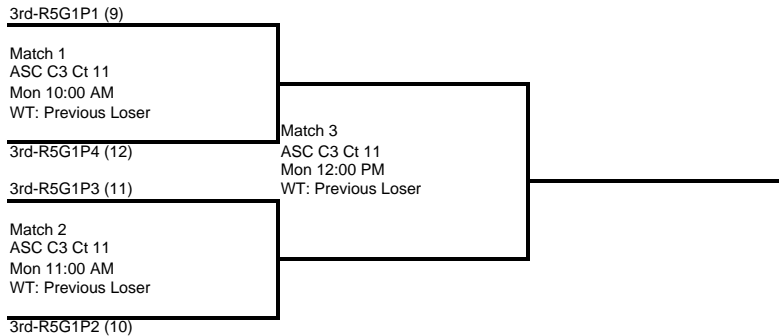

1st Annual Summer Soiree

15 Girls

Round 5

Court Start Time Pool	ASC D2 Ct 14 Sun 10:00 AM R5G1P1	ASC D3 Ct 15 Sun 10:00 AM R5G1P2	ASC D4 Ct 16 Sun 10:00 AM R5G1P3	ASC E1 Ct 17 Sun 10:00 AM R5G1P4
Team 1	1st-R3G1P1 (1)	1st-R3G1P2 (2)	1st-R3G1P3 (3)	1st-R3G1P4 (4)
Team 2	Winner of XBrkt#4M1 (7)	Loser of XBrkt#4M1 (8)	1st-R3G1P5 (5)	1st-R3G1P6 (6)
Team 3	2nd-R3G1P6 (9)	2nd-R3G1P5 (10)	Winner of XBrkt#5M1 (11)	Winner of XBrkt#6M1 (12)
Team 4	2nd-R3G1P4 (15)	2nd-R3G1P3 (16)	2nd-R3G1P2 (13)	2nd-R3G1P1 (14)

1st Annual Summer Soiree

15 Girls

Round 6

Gold Bracket

Silver Bracket

Boxed teams must ref the match before theirs
Losers of each match must ref the next match on their court.

**1st Annual Summer Soiree
15 Girls**