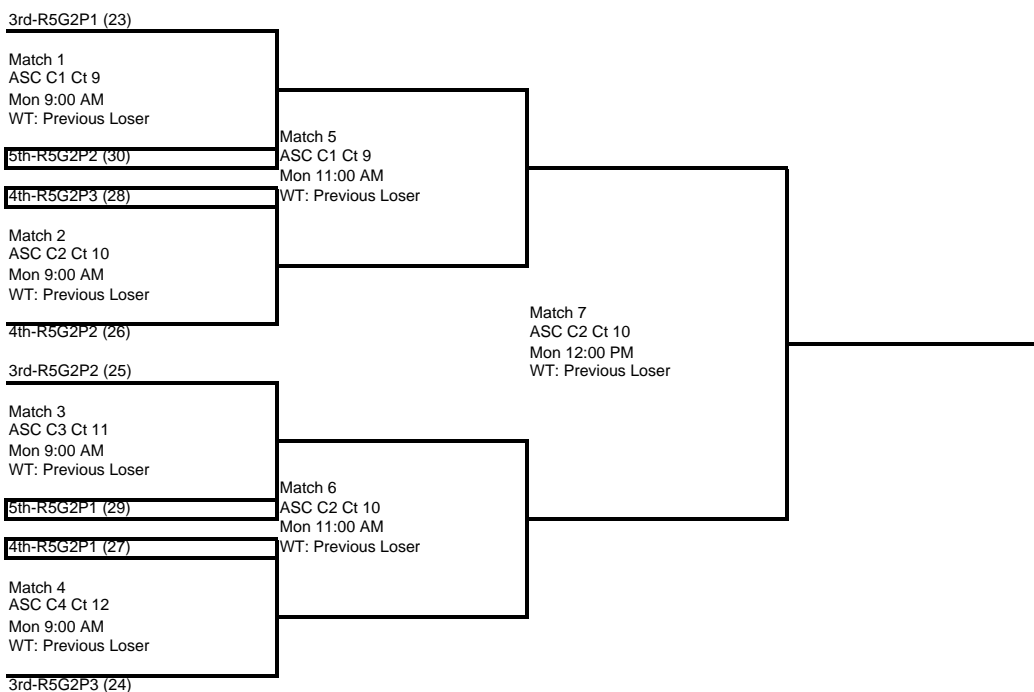

Flight 2 Bracket

Boxed teams must ref the match before theirs
Losers of each match must ref the next match on their court.